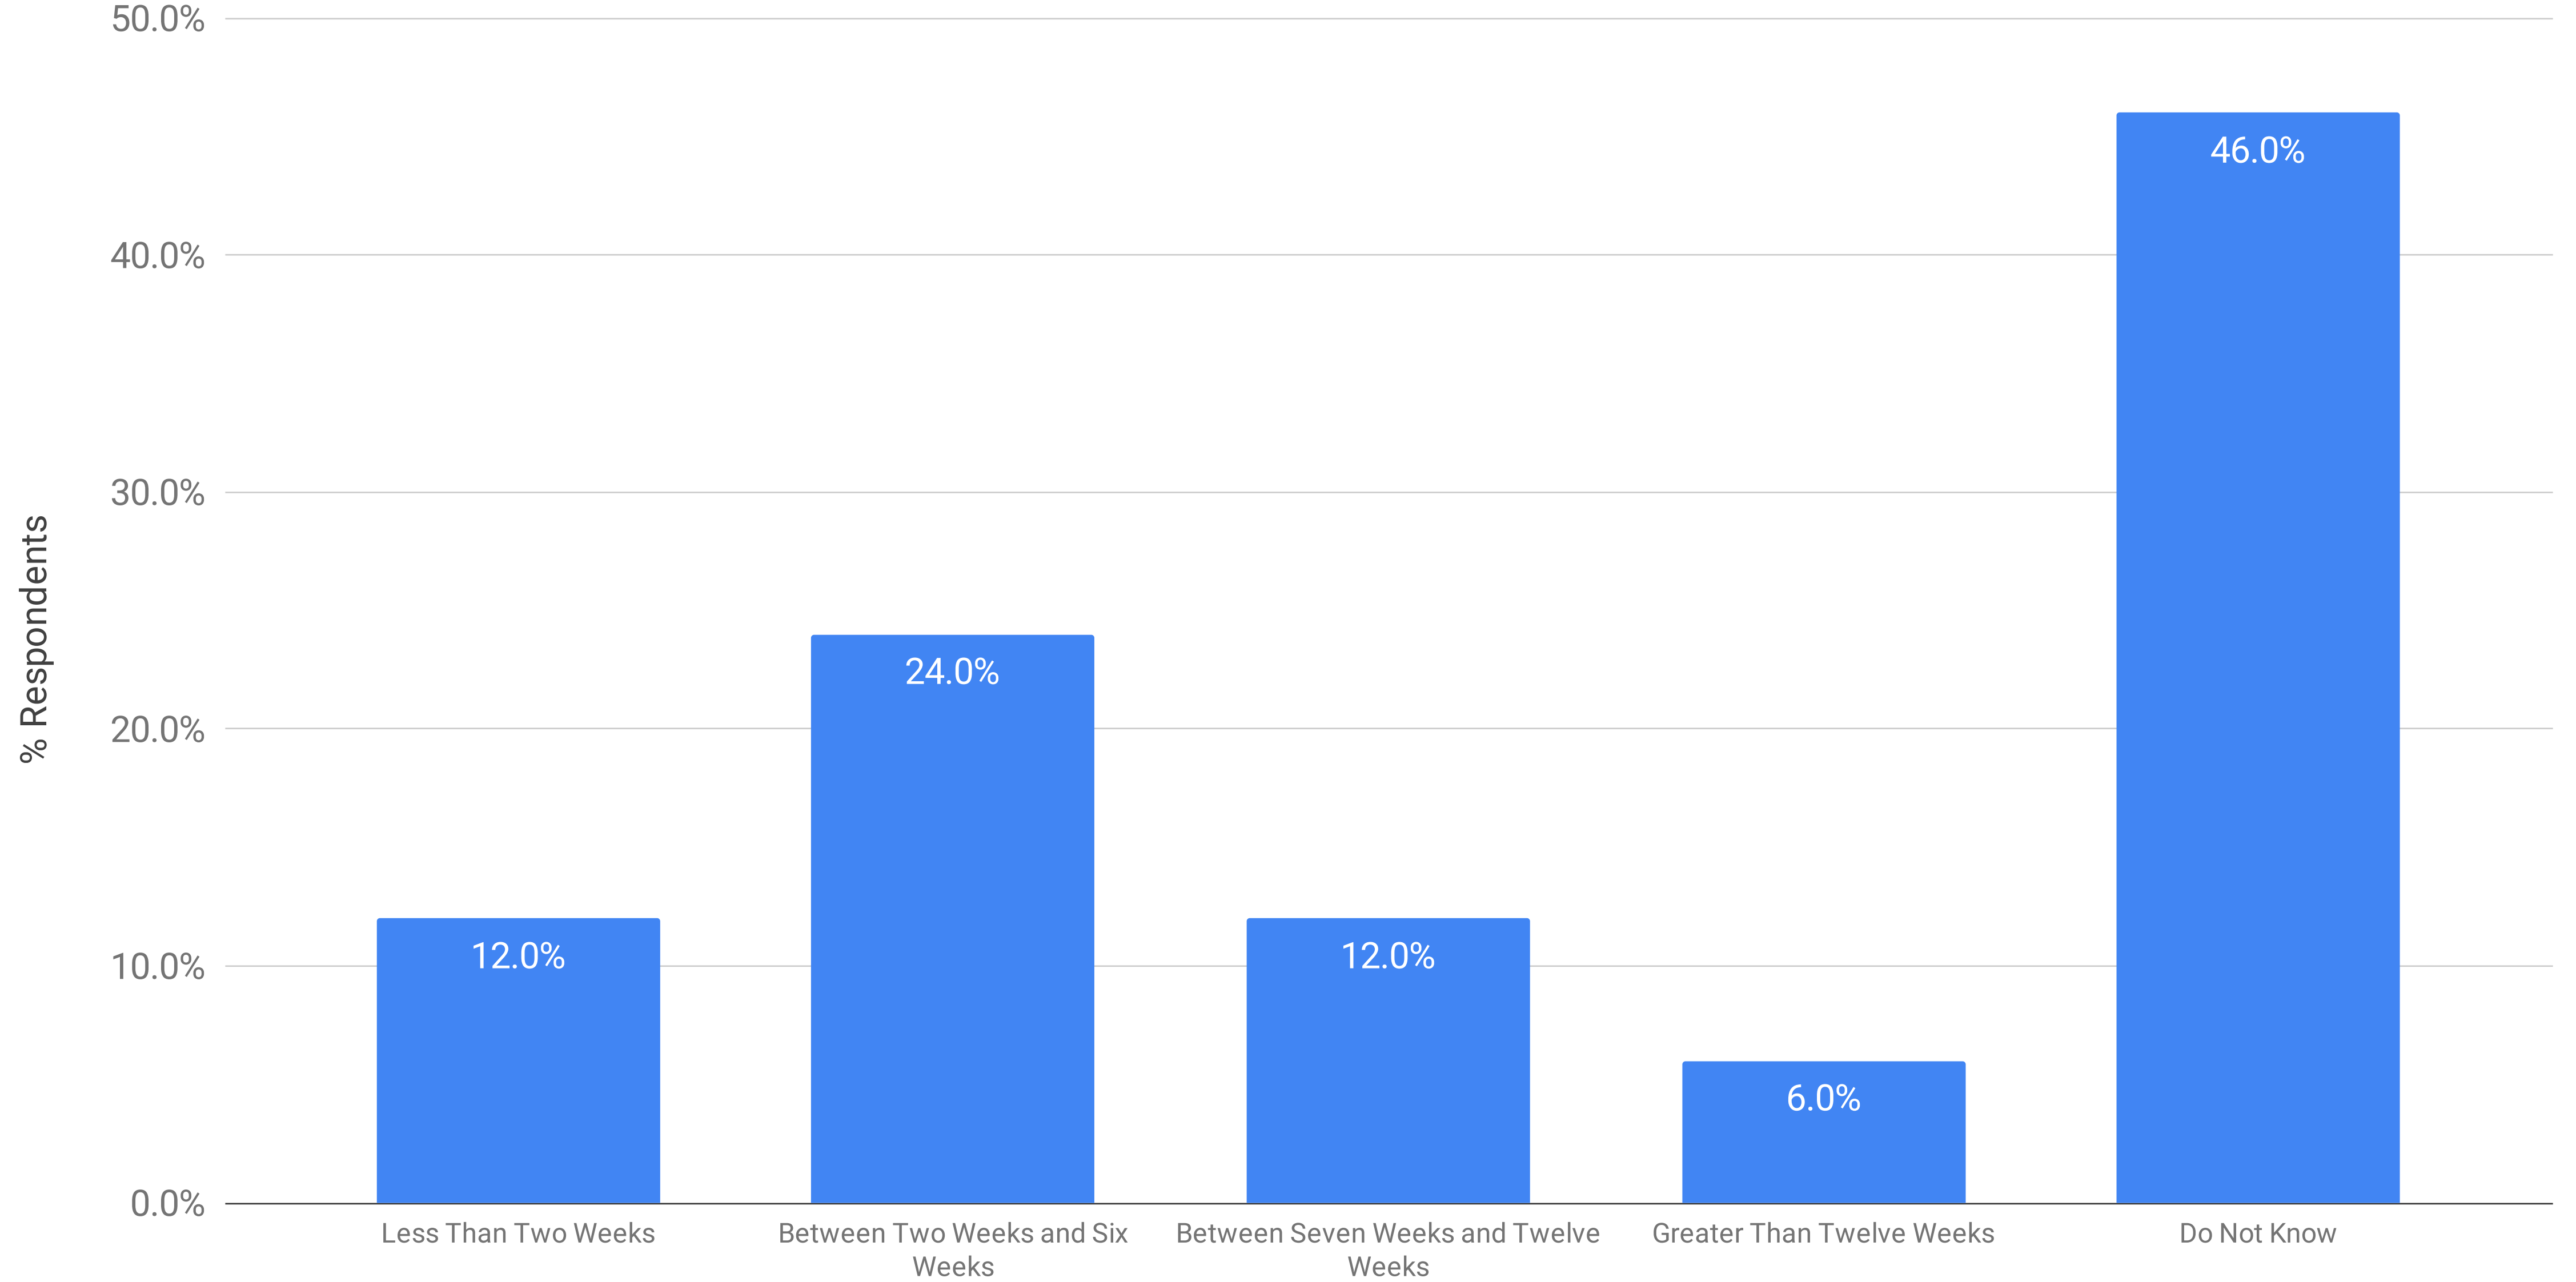

# Typical Lead Time Required When Ordering New Data Center Equipment

Fall 2022 eDiscovery Total Cost of Ownership Survey (n=50)