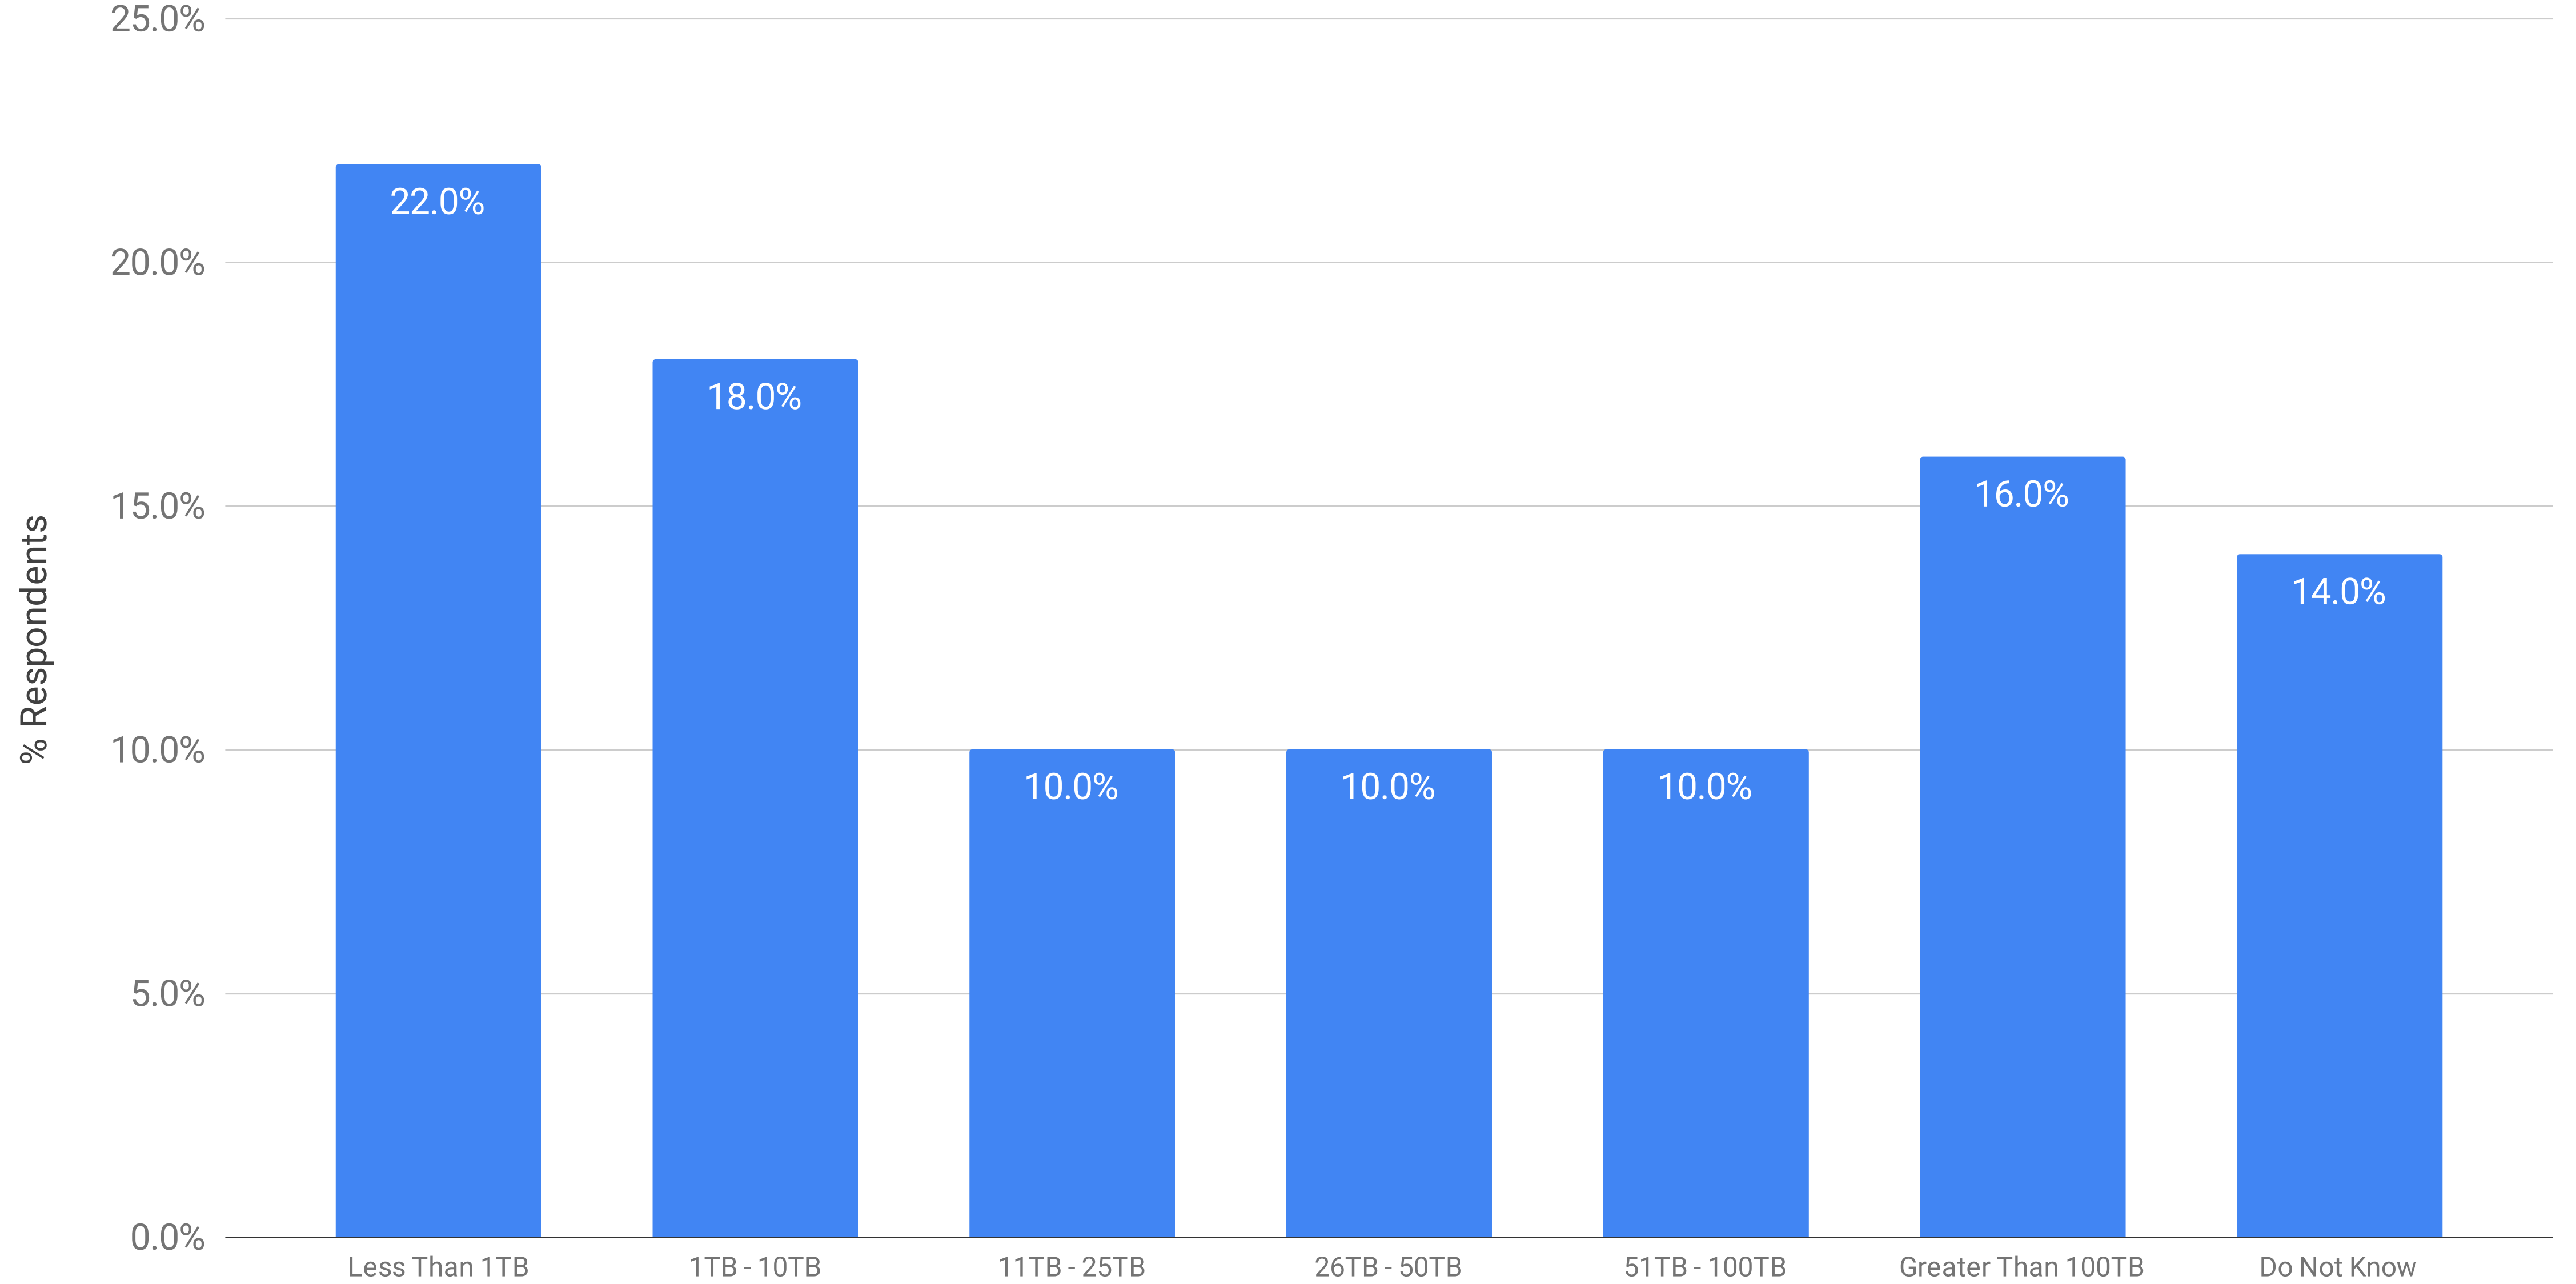

Monthly Active Data Maintained Related to eDiscovery Hosting Services

Fall 2022 eDiscovery Total Cost of Ownership Survey (n=50)