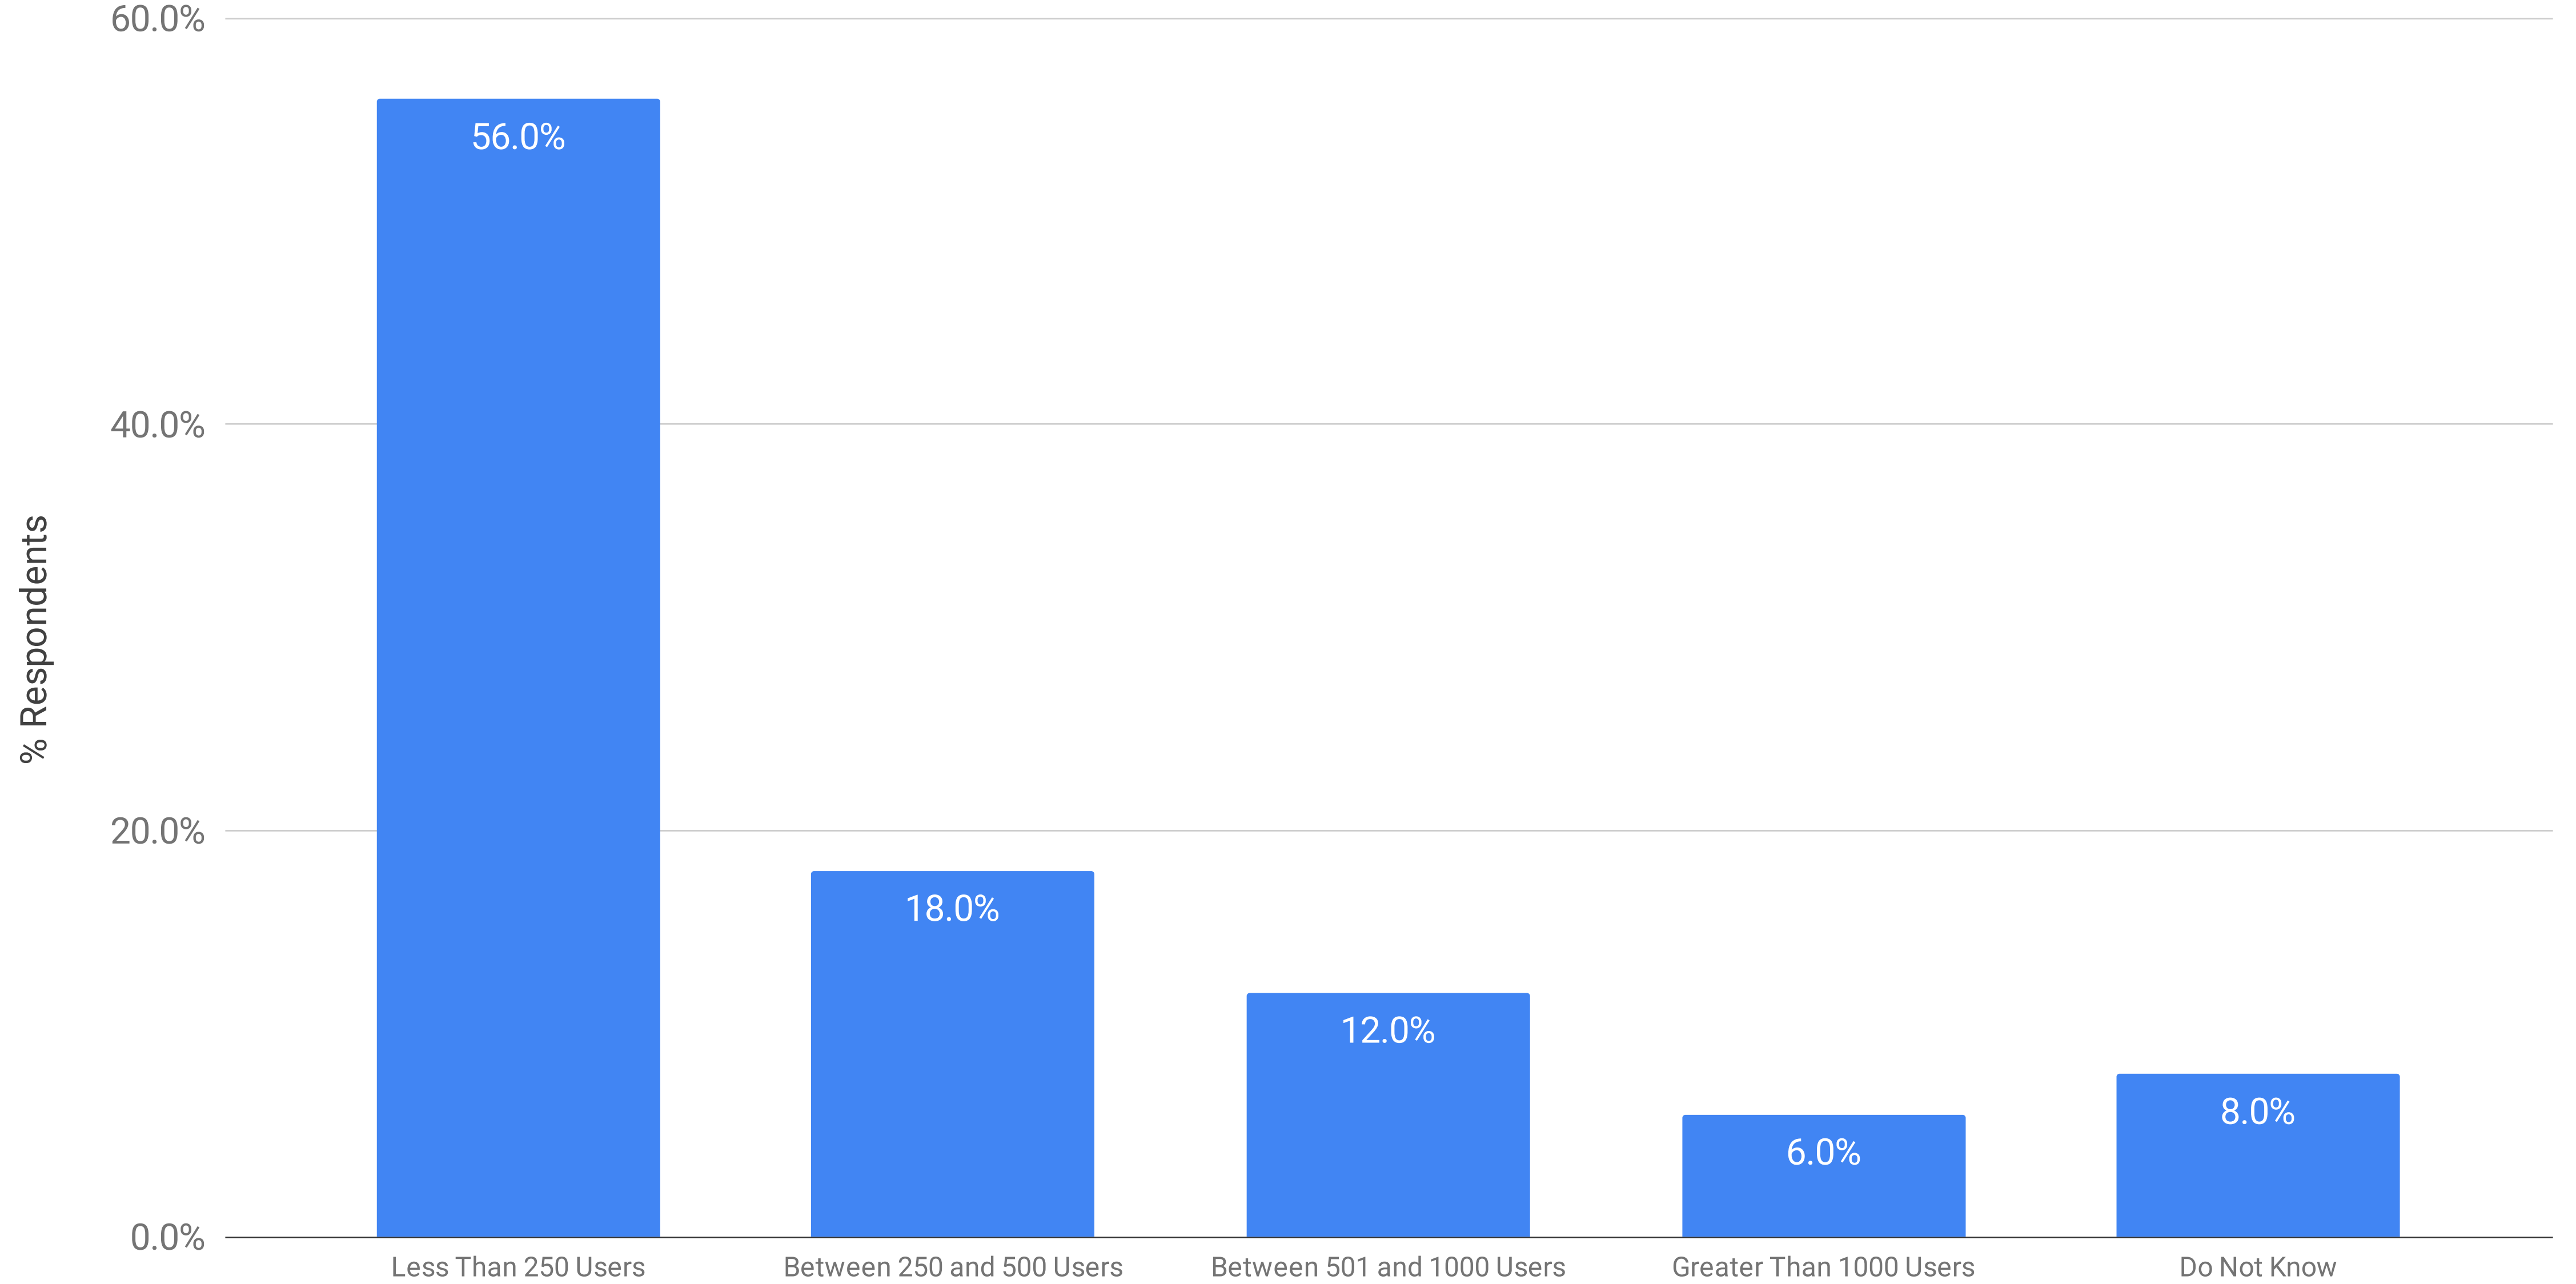

# Monthly Users Licensed for eDiscovery-Related Support

Fall 2022 eDiscovery Total Cost of Ownership Survey (n=50)