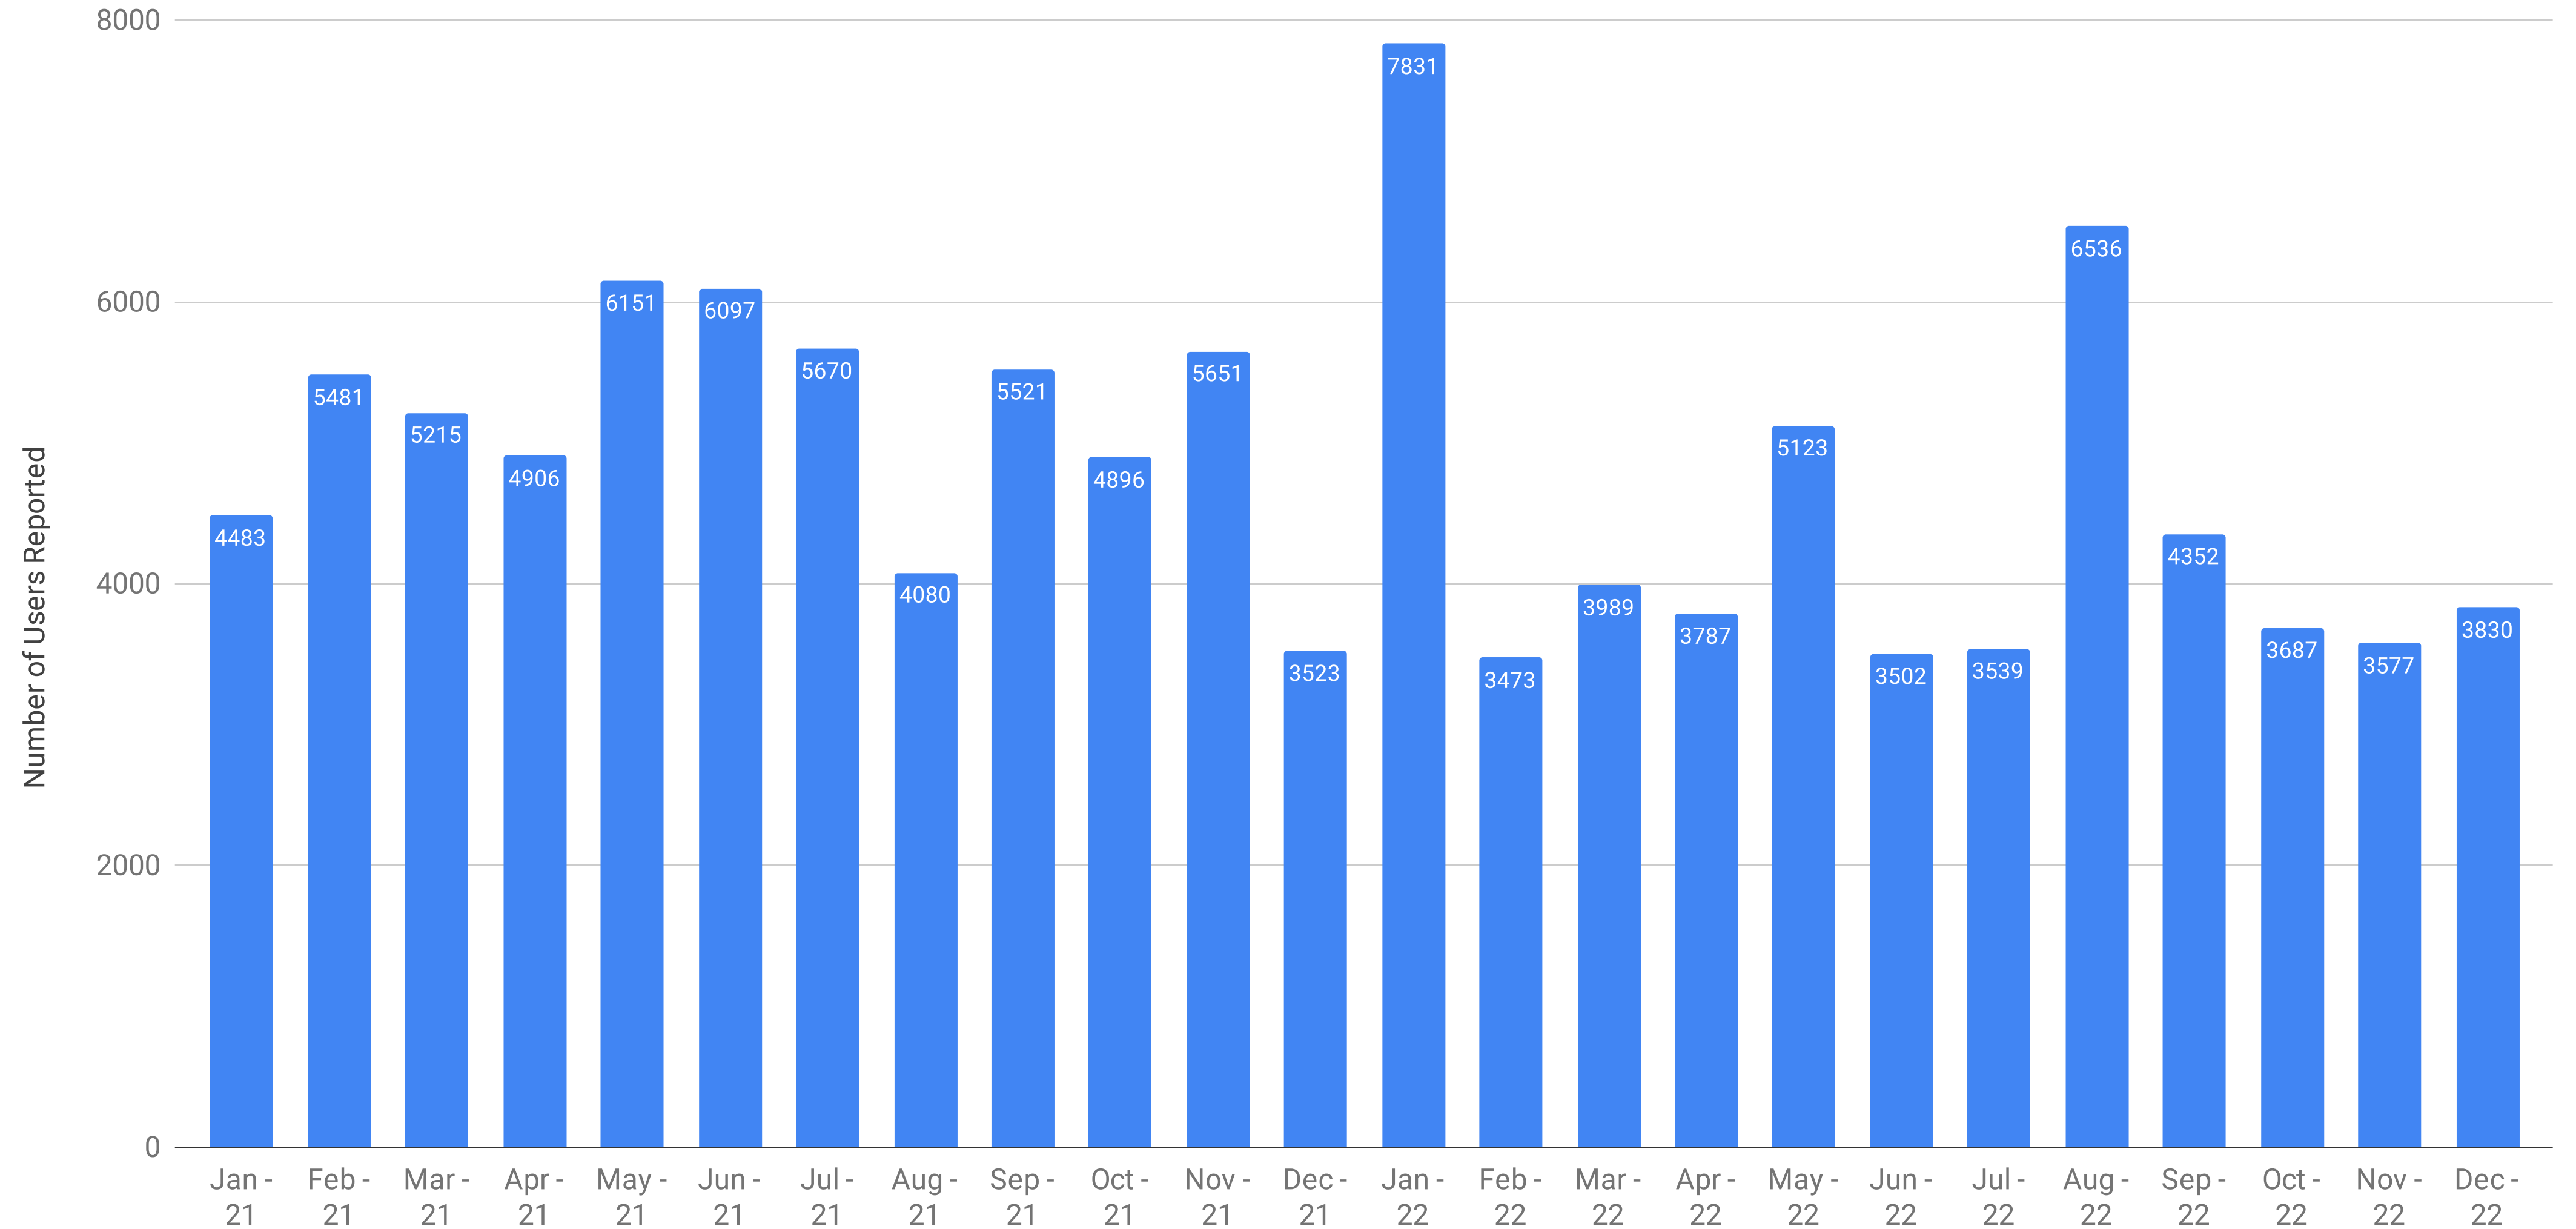

ComplexDiscovery Audience Overview - All Users

The Total Number of Users as Recorded Each Month with Google Analytics

Current Reporting (1 January 2021 - 31 December 2022)