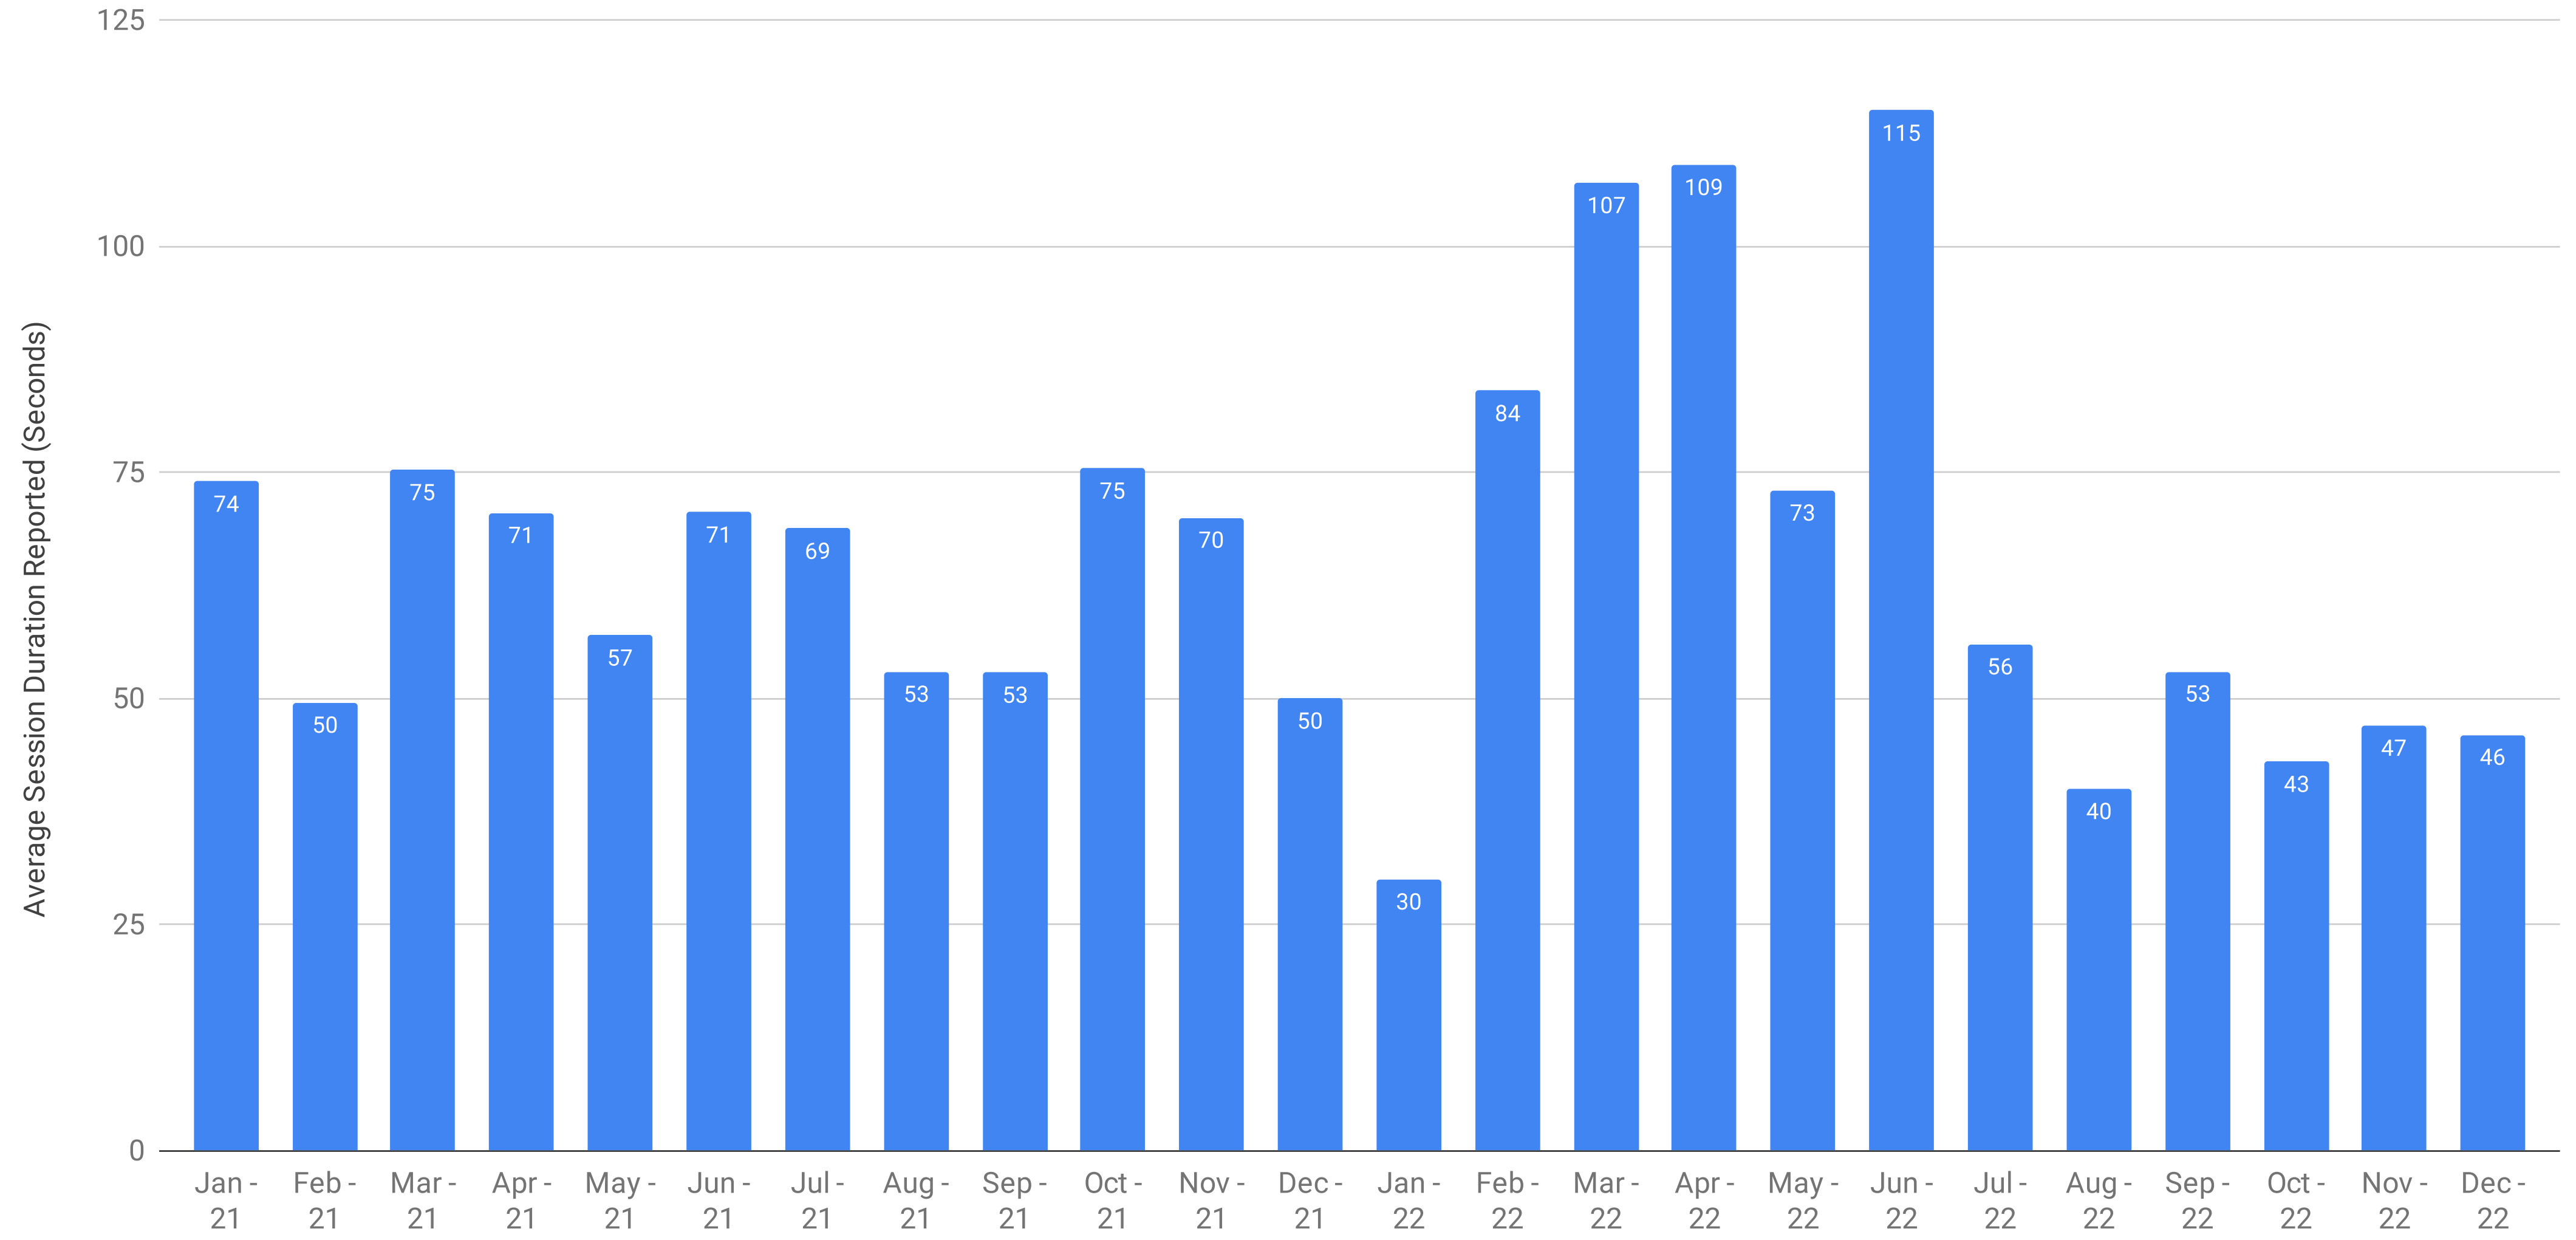

# ComplexDiscovery Audience Overview - Average Session Duration

The Average Session Duration in Seconds as Recorded Each Month with Google Analytics

Current Reporting (1 January 2021 - 31 December 2022)