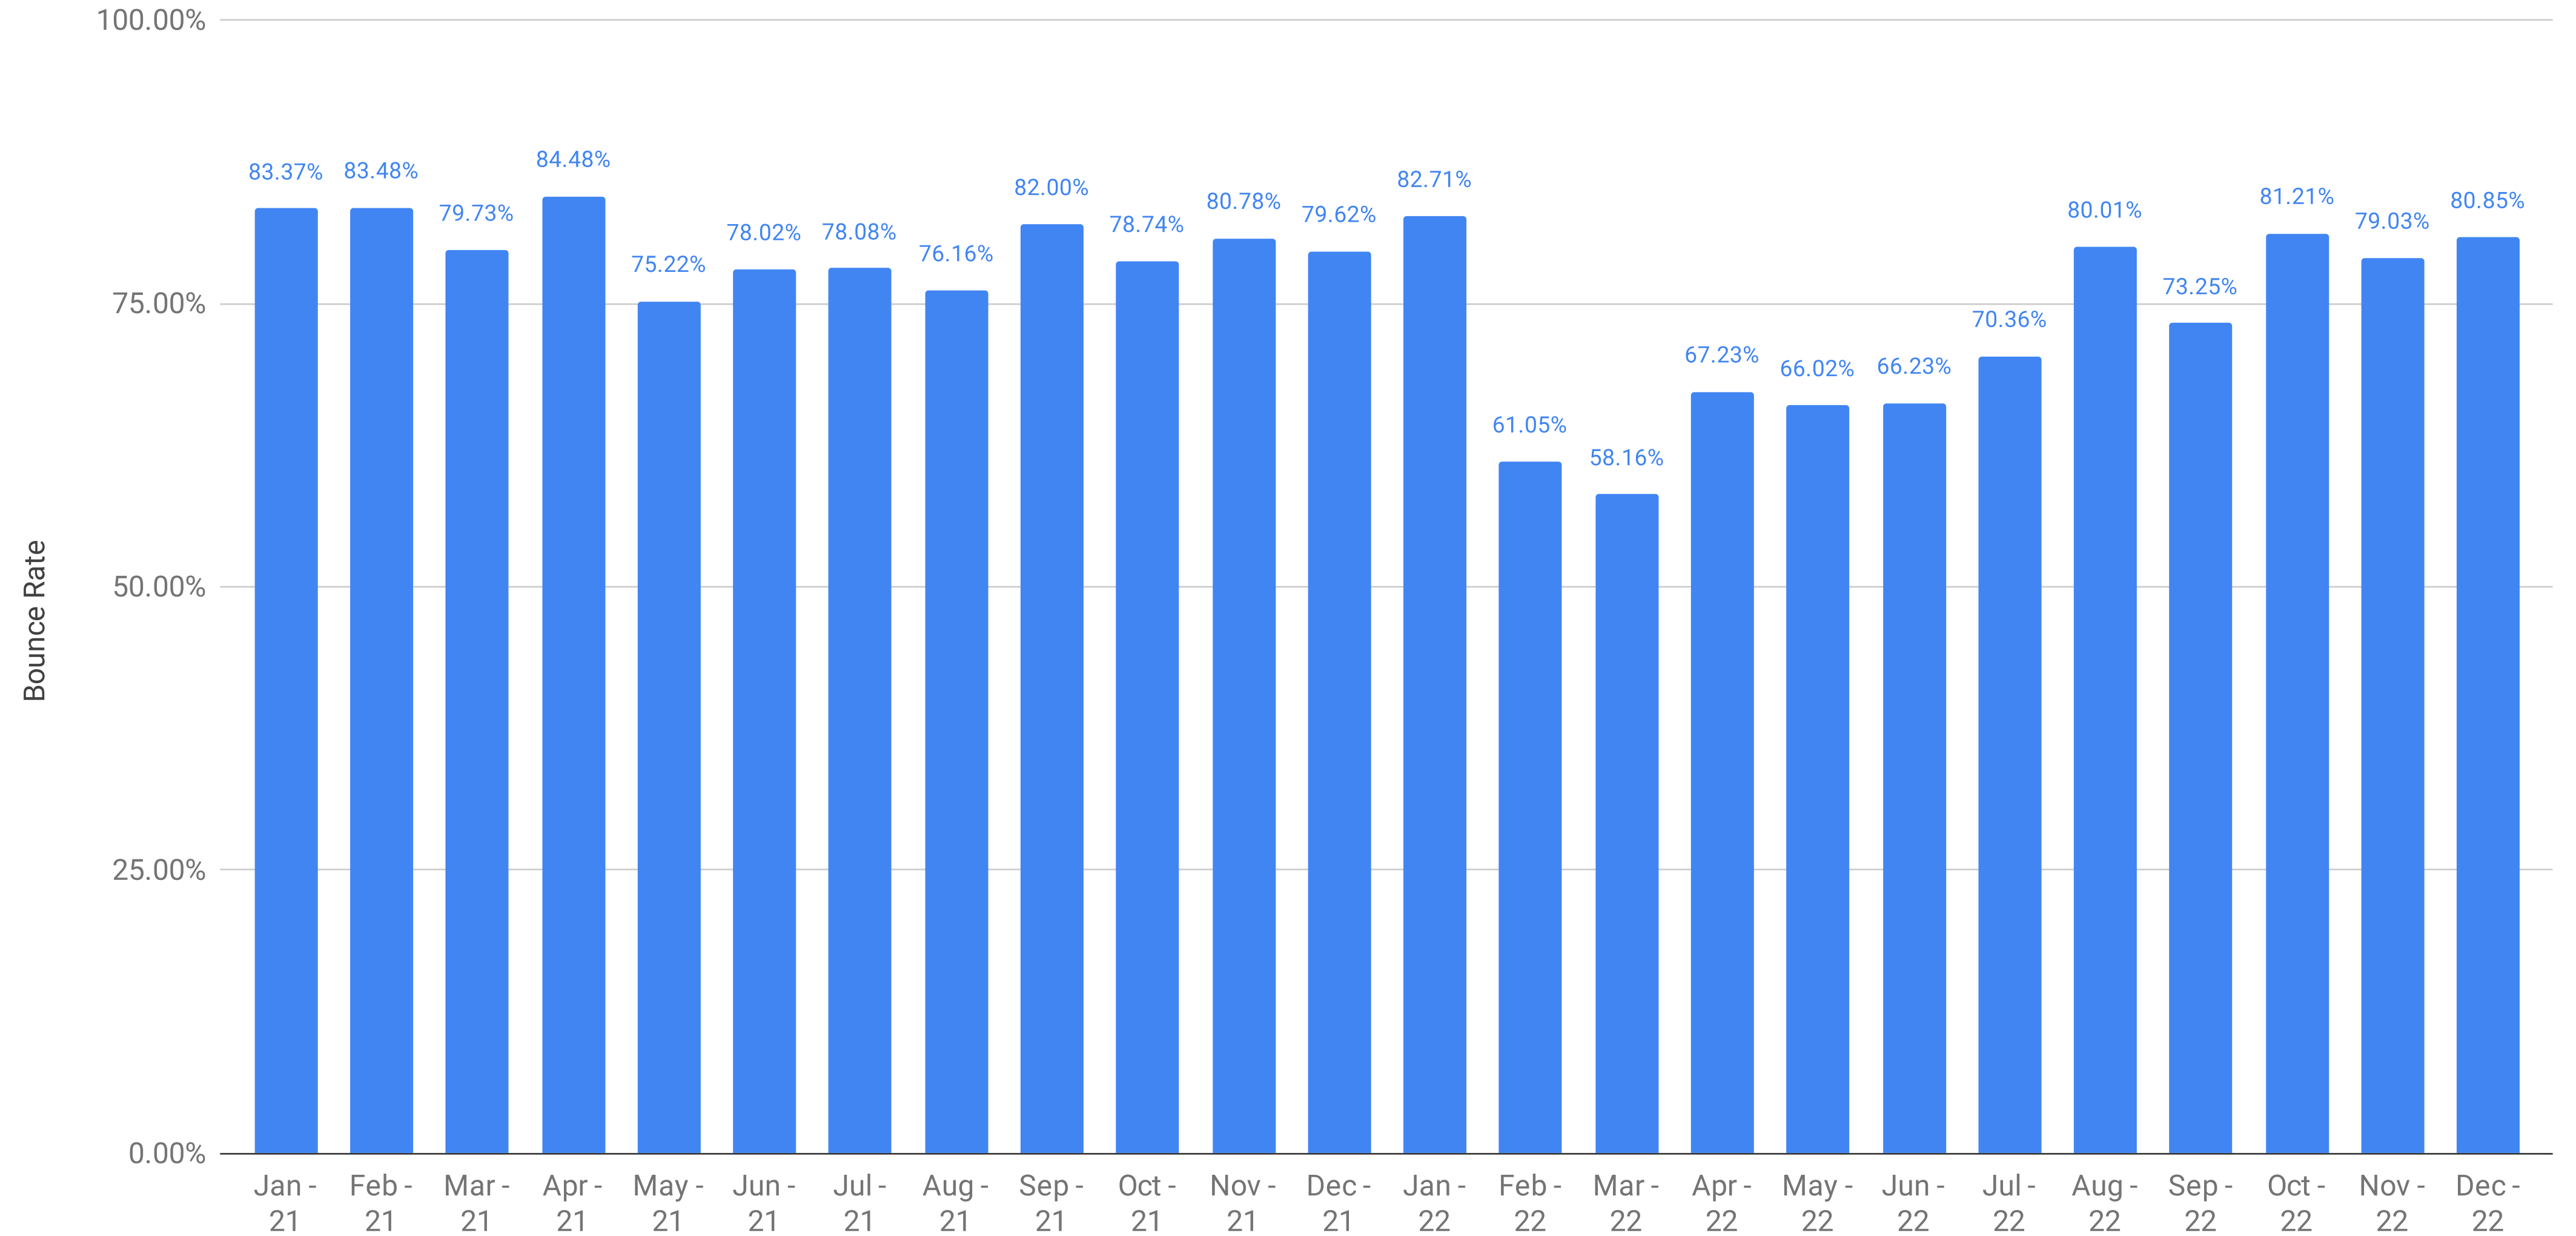

ComplexDiscovery Audience Overview - Bounce Rate

The Bounce Rate as Recorded Each Month with Google Analytics

Current Reporting (1 January 2021 - 31 December 2022)