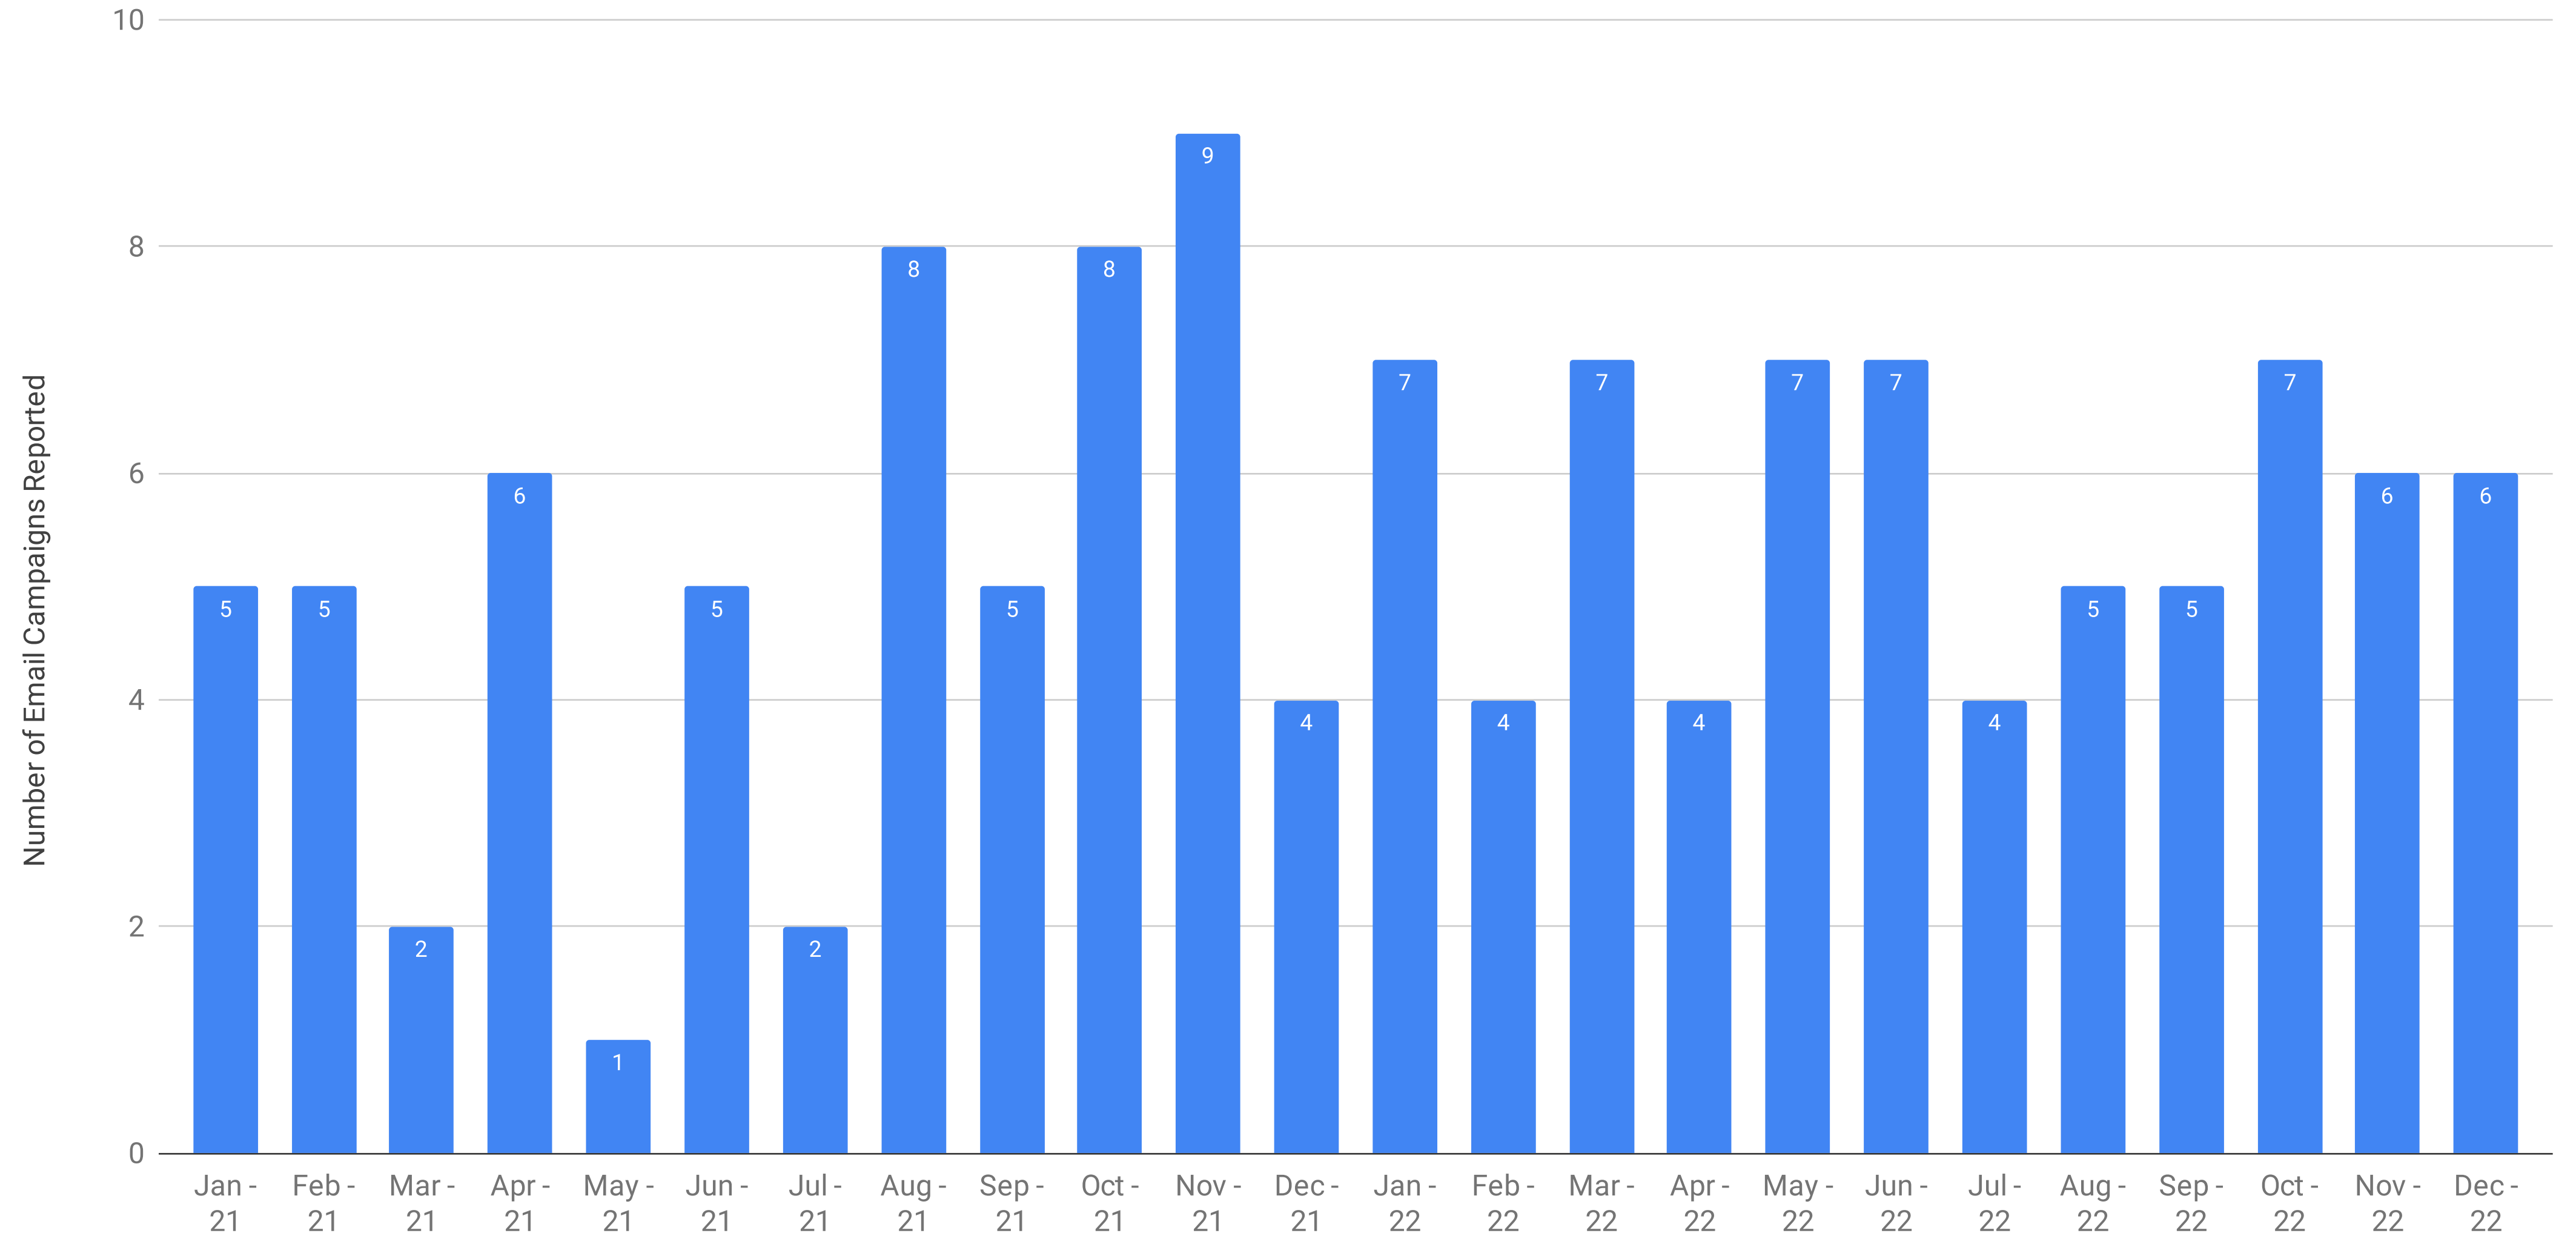

ComplexDiscovery Audience Overview - Email Campaigns Sent

The Total Number Email Campaigns as Recorded Each Month with Mailchimp

Current Reporting (1 January 2021 - 31 December 2022)