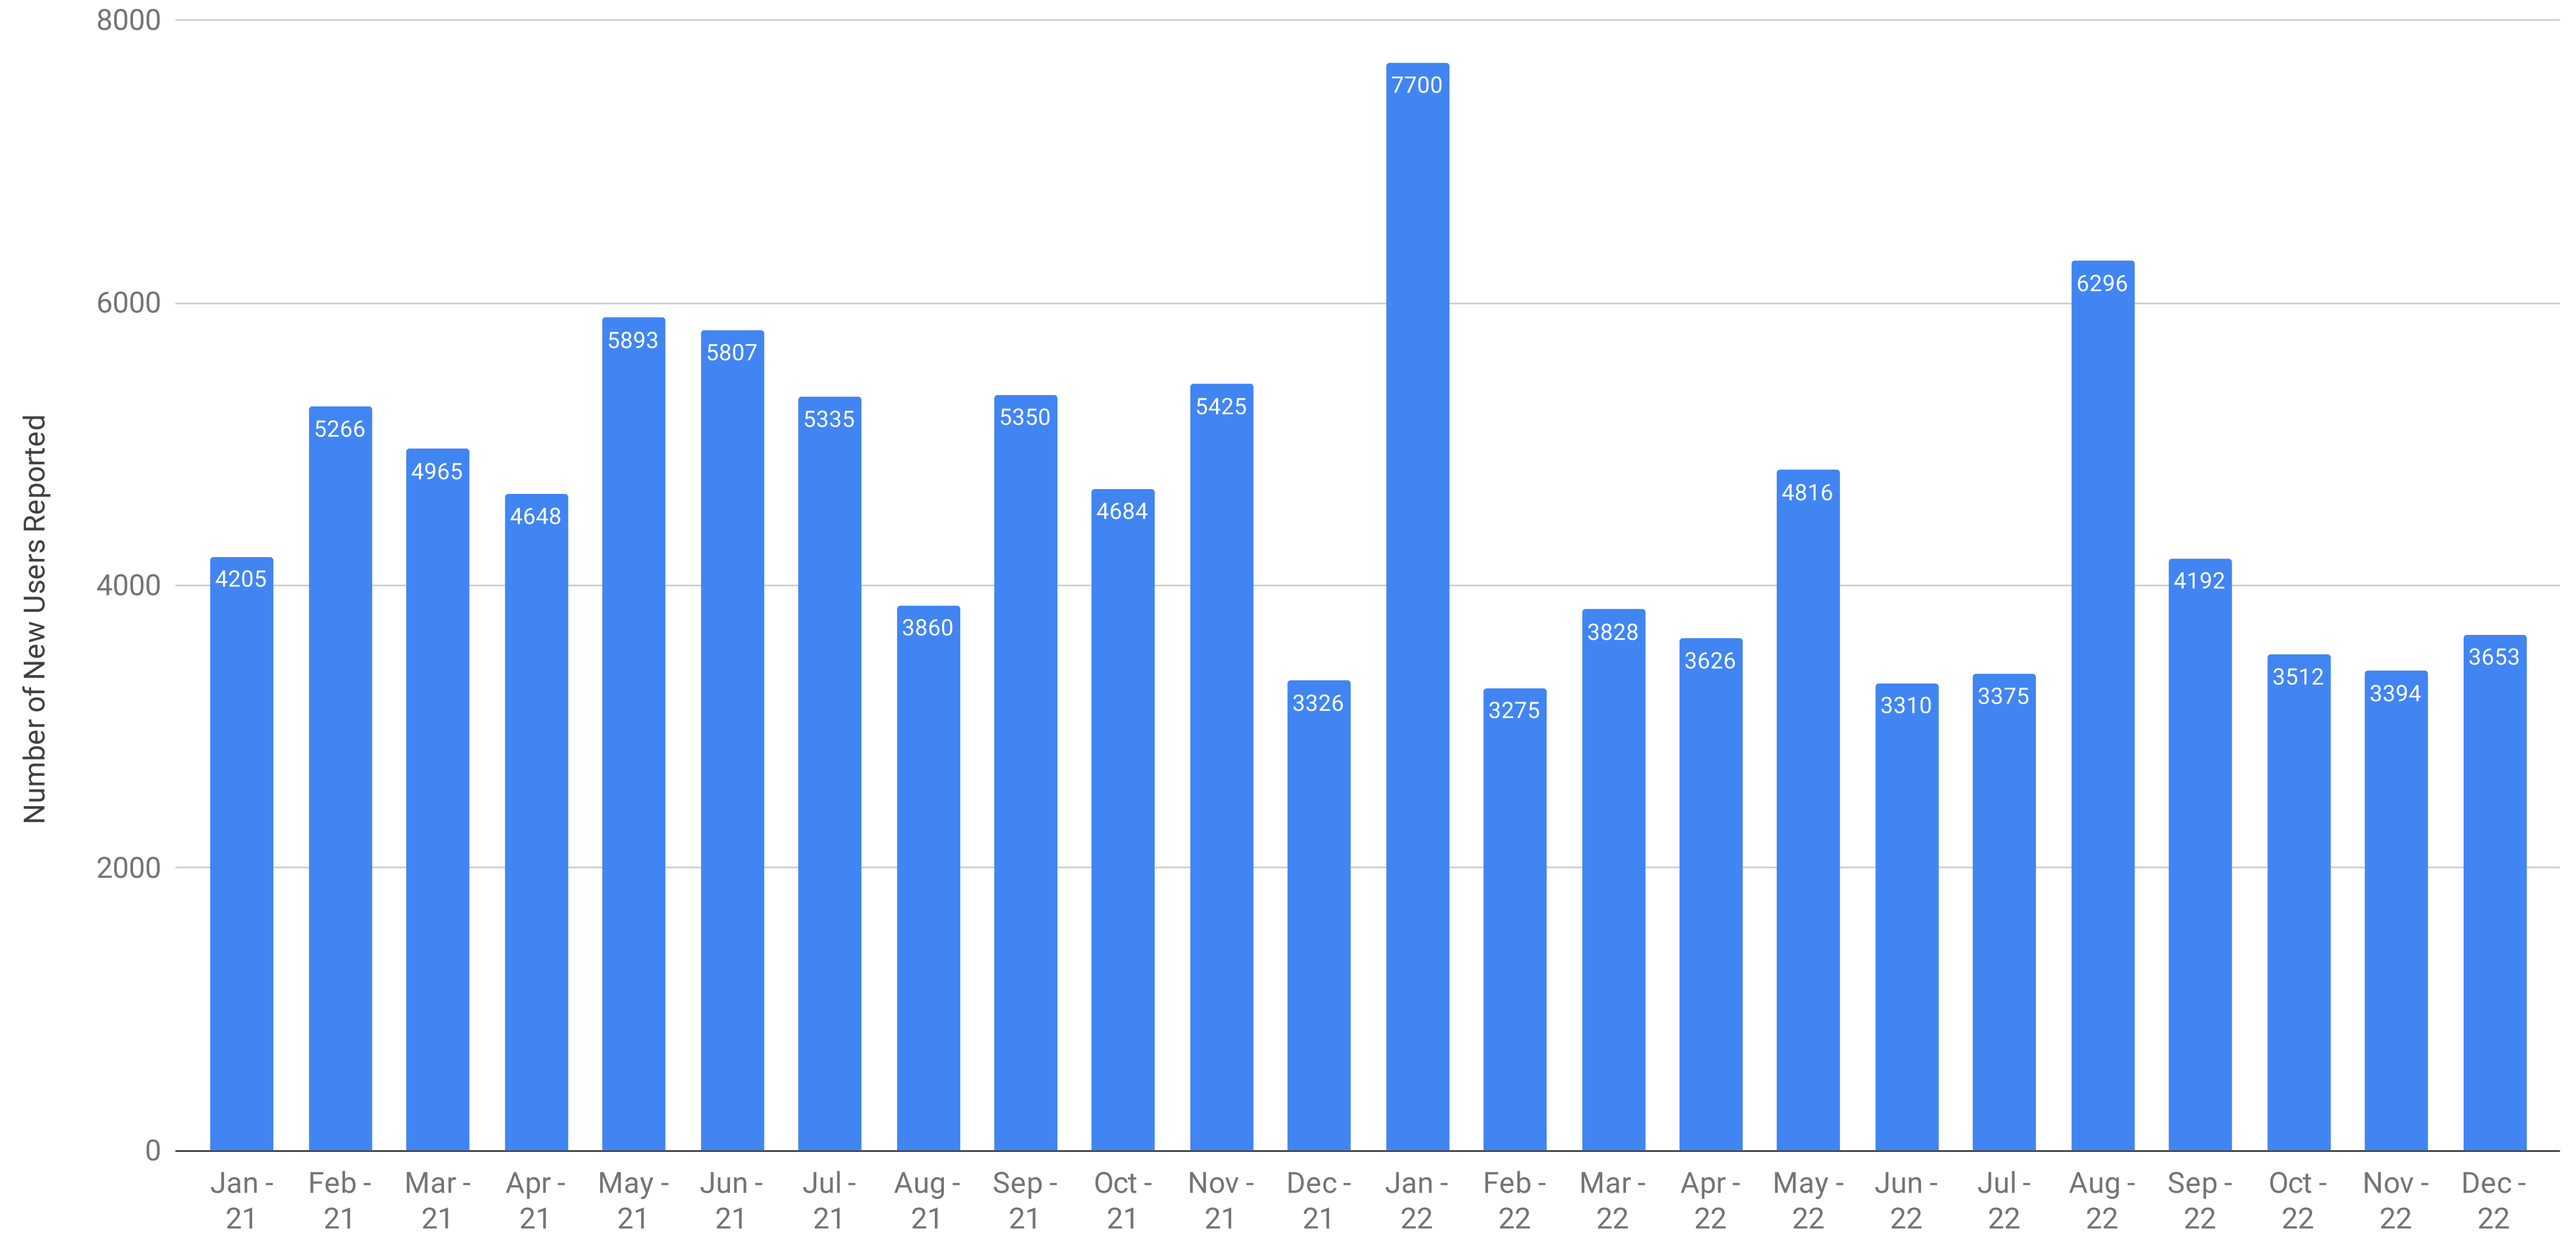

ComplexDiscovery Audience Overview - New Users

The Total Number of New Users as Recorded Each Month with Google Analytics

Current Reporting (1 January 2021 - 31 December 2022)