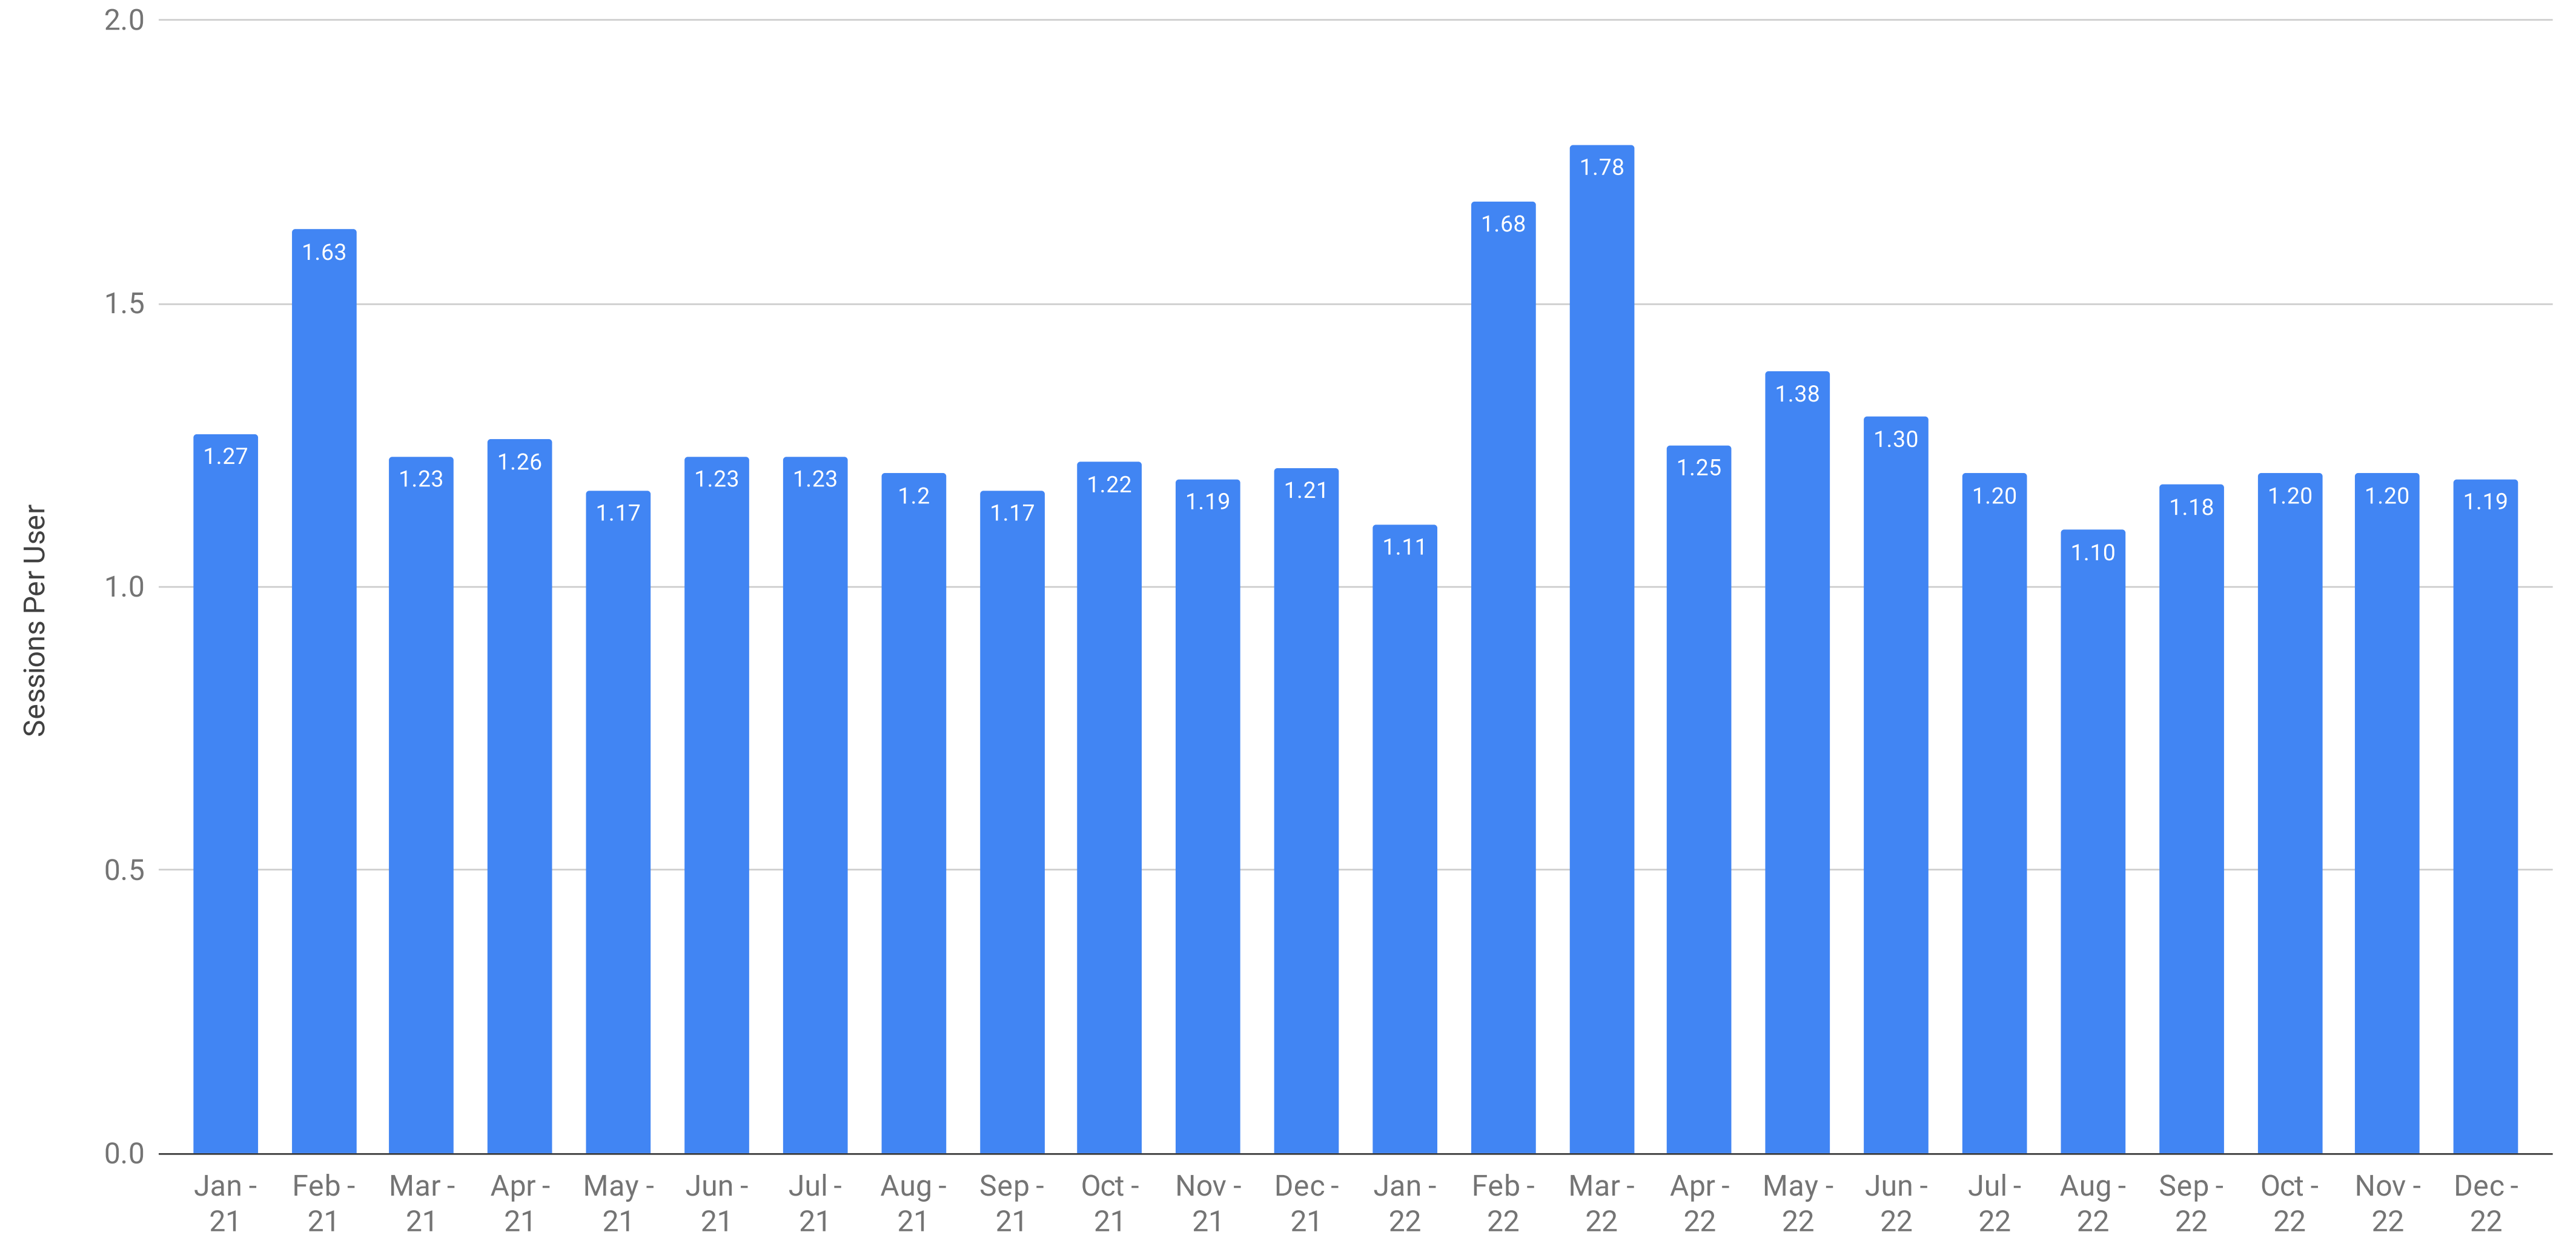

ComplexDiscovery Audience Overview - Number of Sessions Per User

The Number of Sessions Per User as Recorded Each Month with Google Analytics

Current Reporting (1 January 2021 - 31 December 2022)