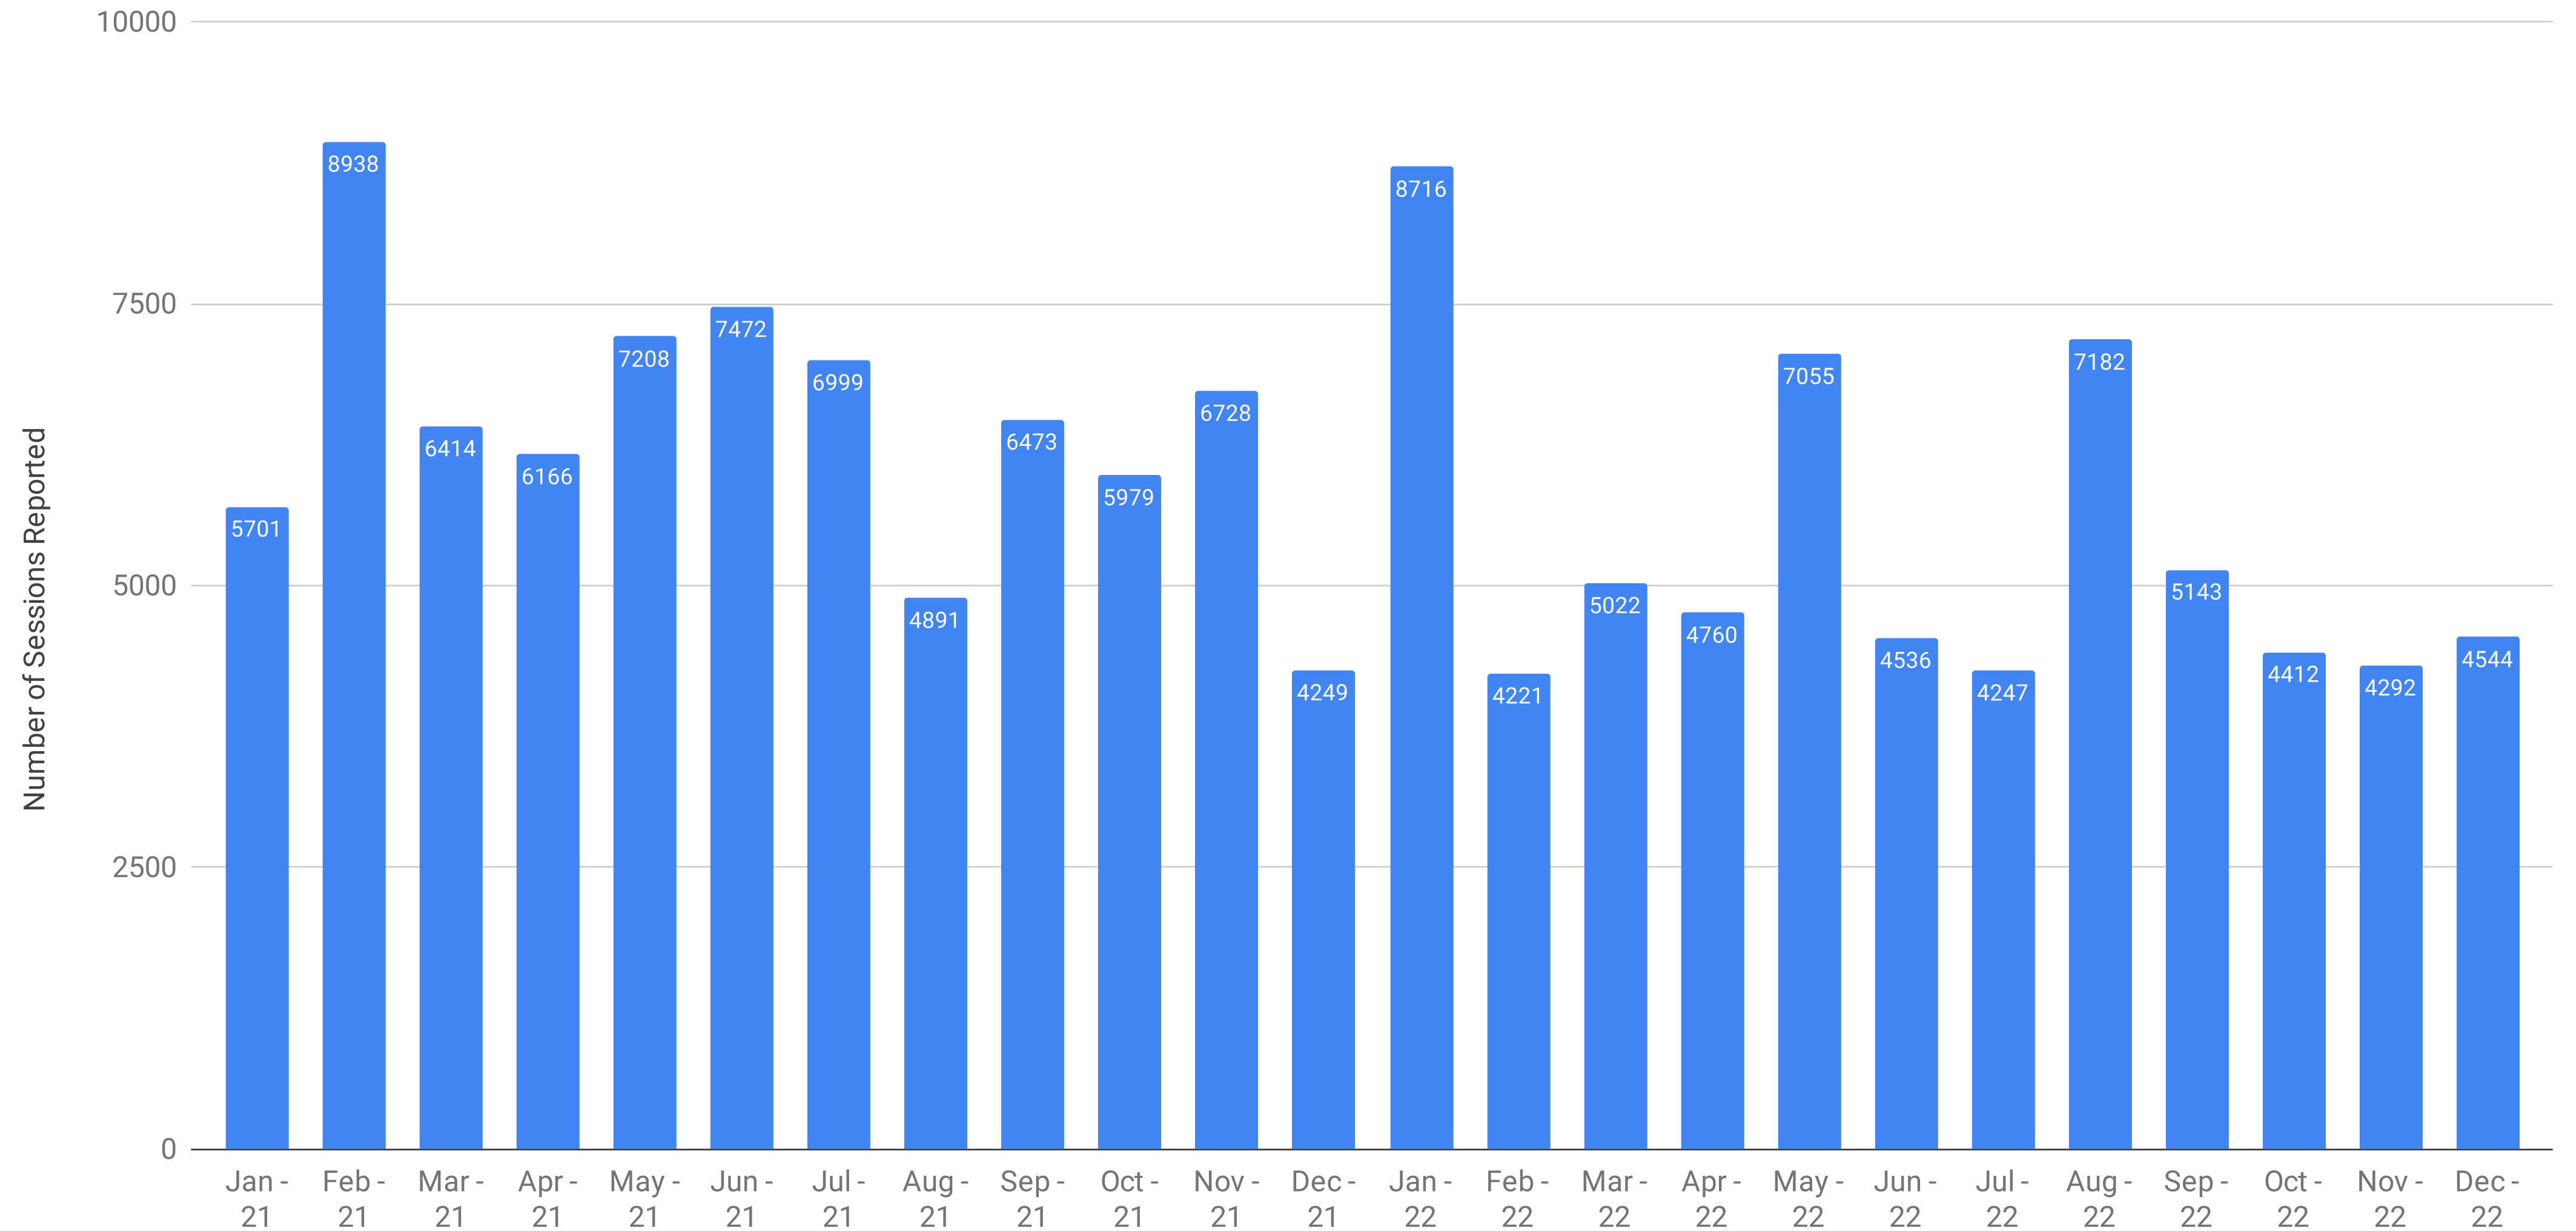

ComplexDiscovery Audience Overview - Sessions

The Total Number of Sessions as Recorded Each Month with Google Analytics

Current Reporting (1 January 2021 - 31 December 2022)