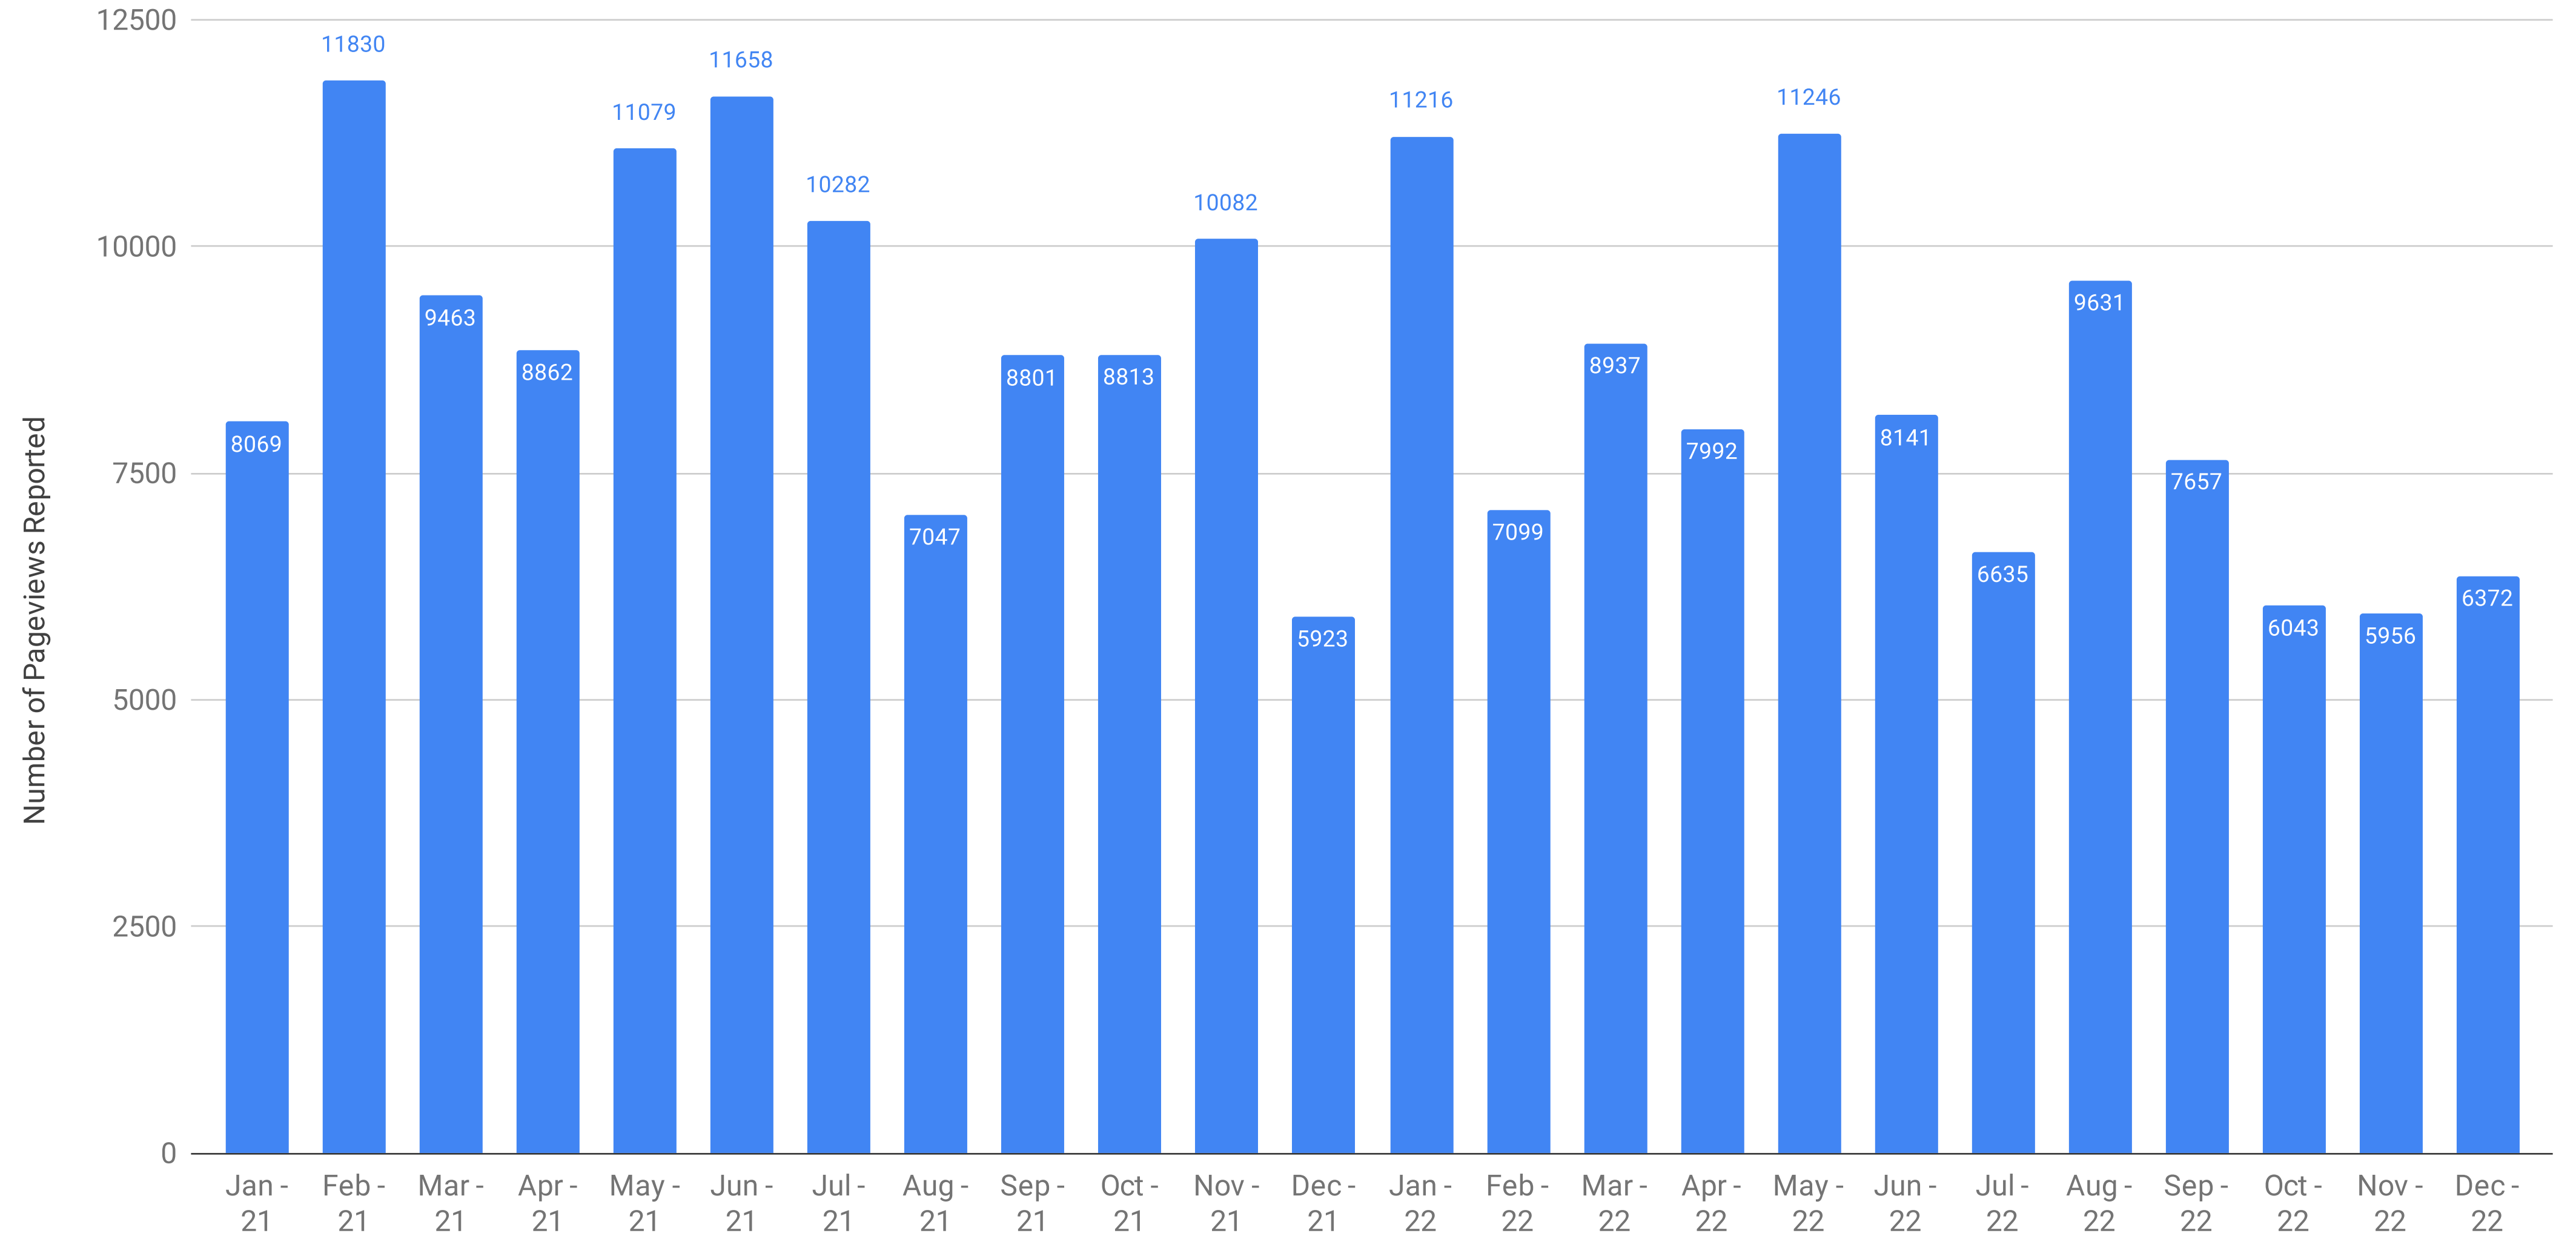

ComplexDiscovery Audience Overview - Website Pageviews

The Total Number Pageviews as Recorded Each Month with Google Analytics

Current Reporting (1 January 2021 - 31 December 2022)