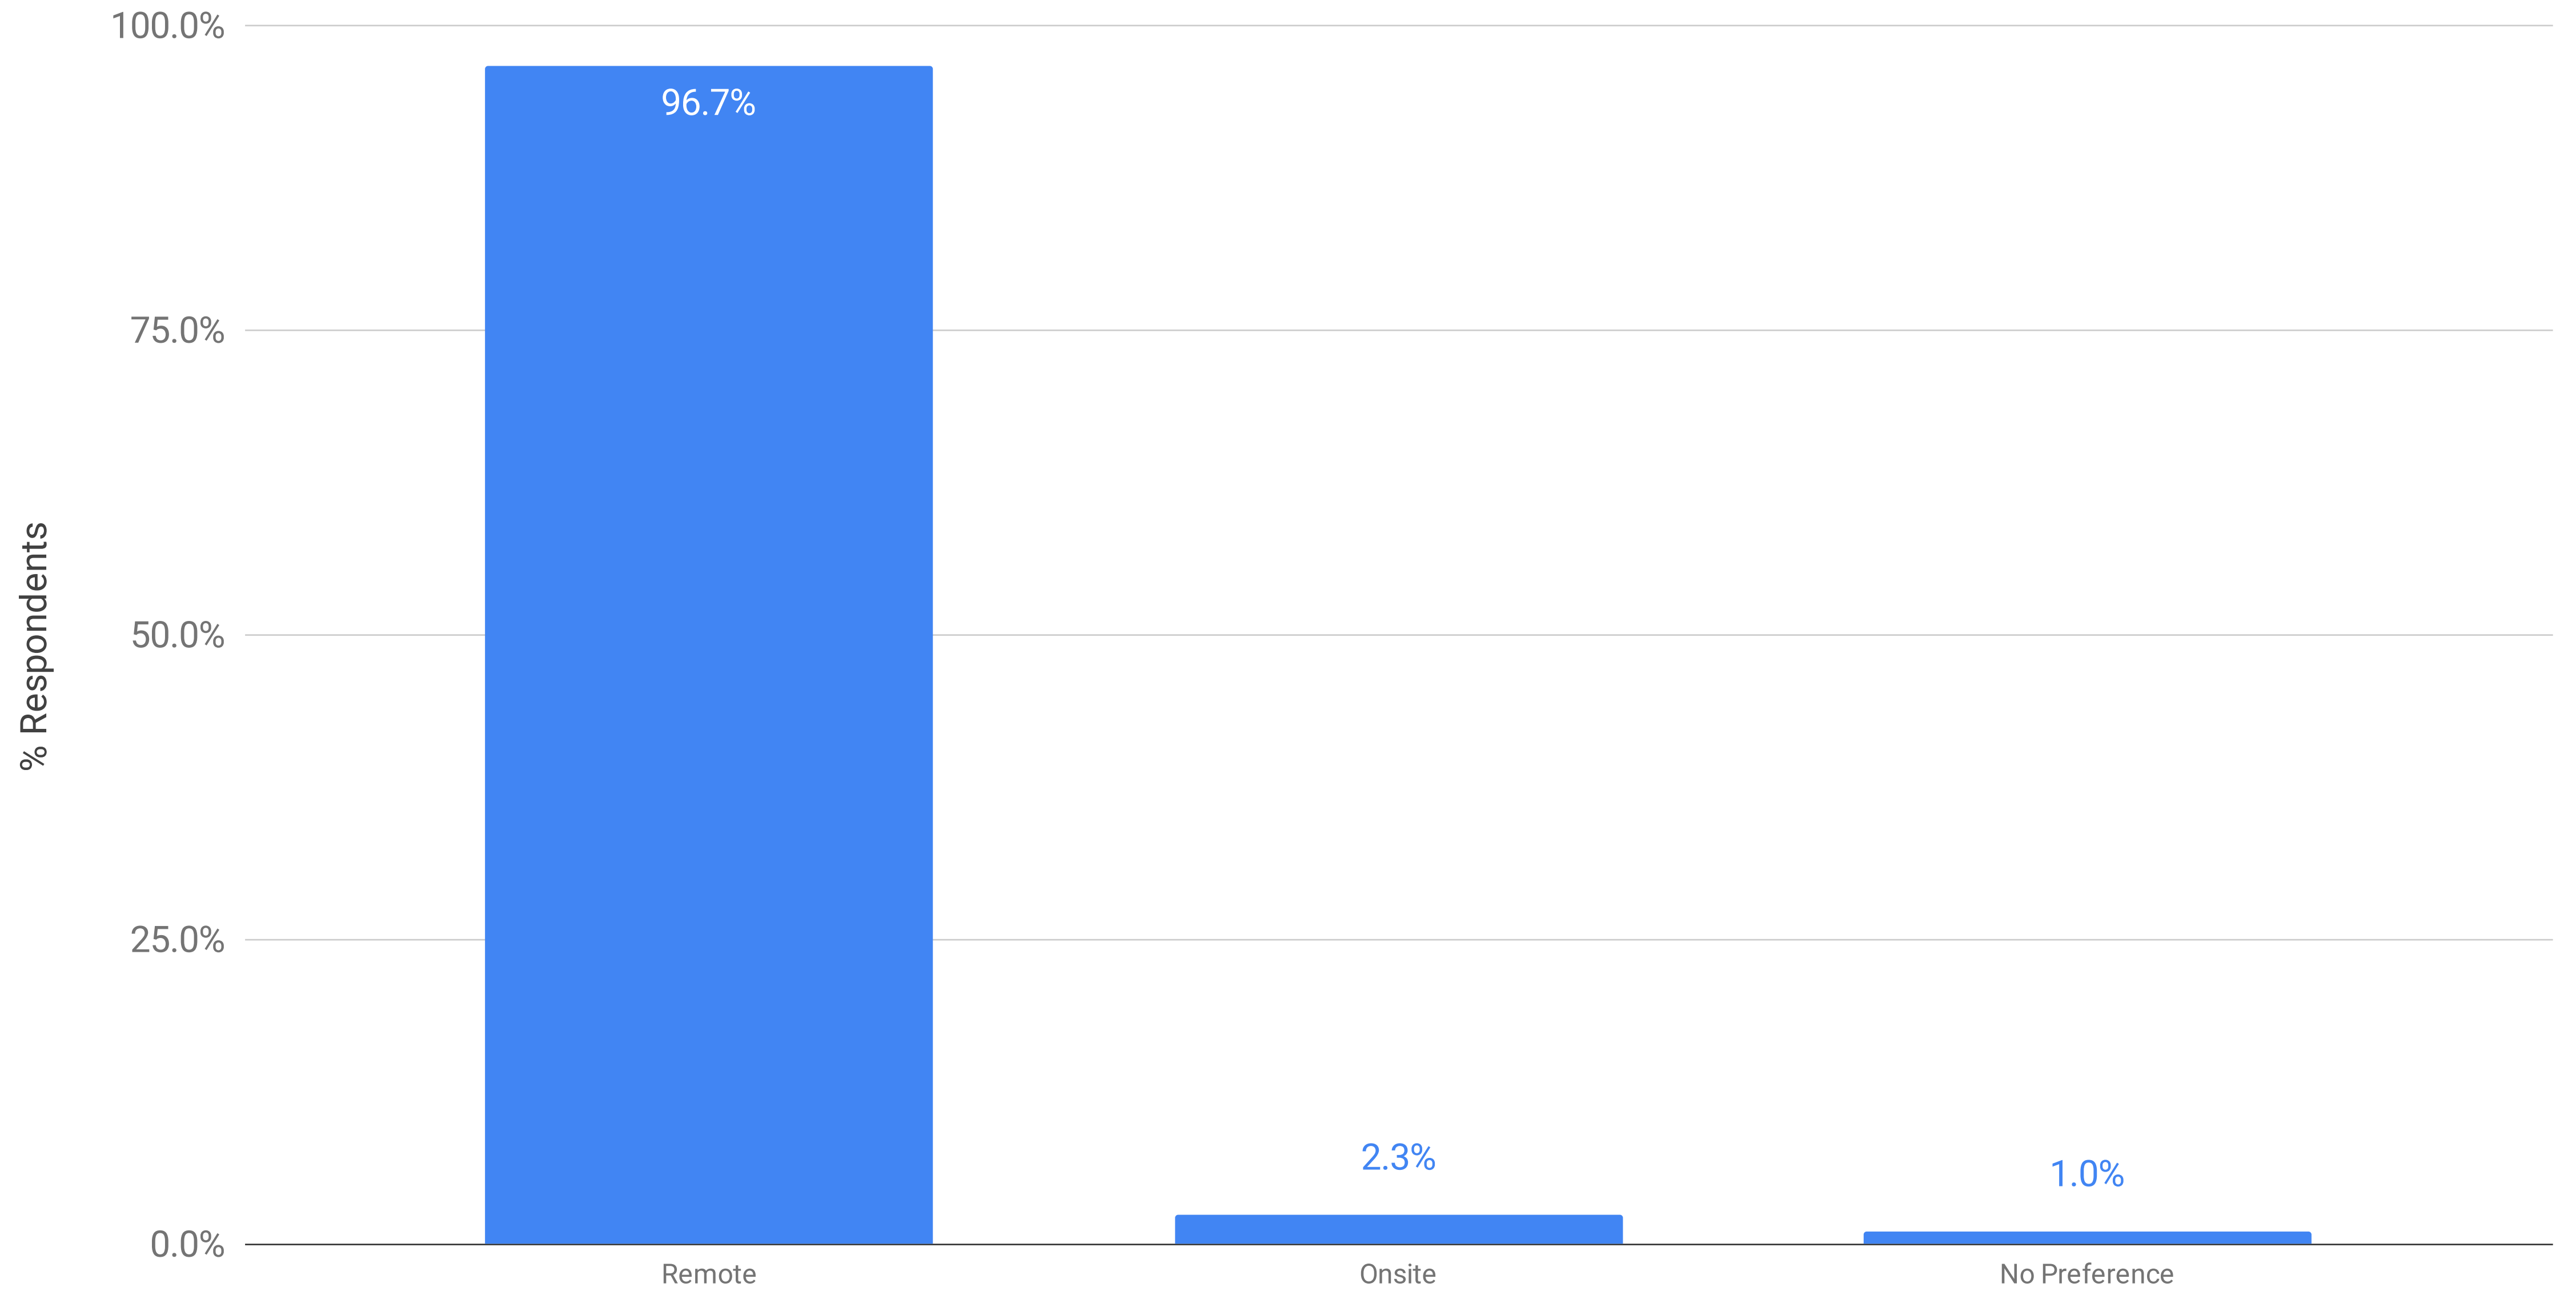

# Preference at Same Pay and Benefits for Onsite or Remote Document Reviews

Winter 2023 Document Reviewer Preferences Survey (n=515)