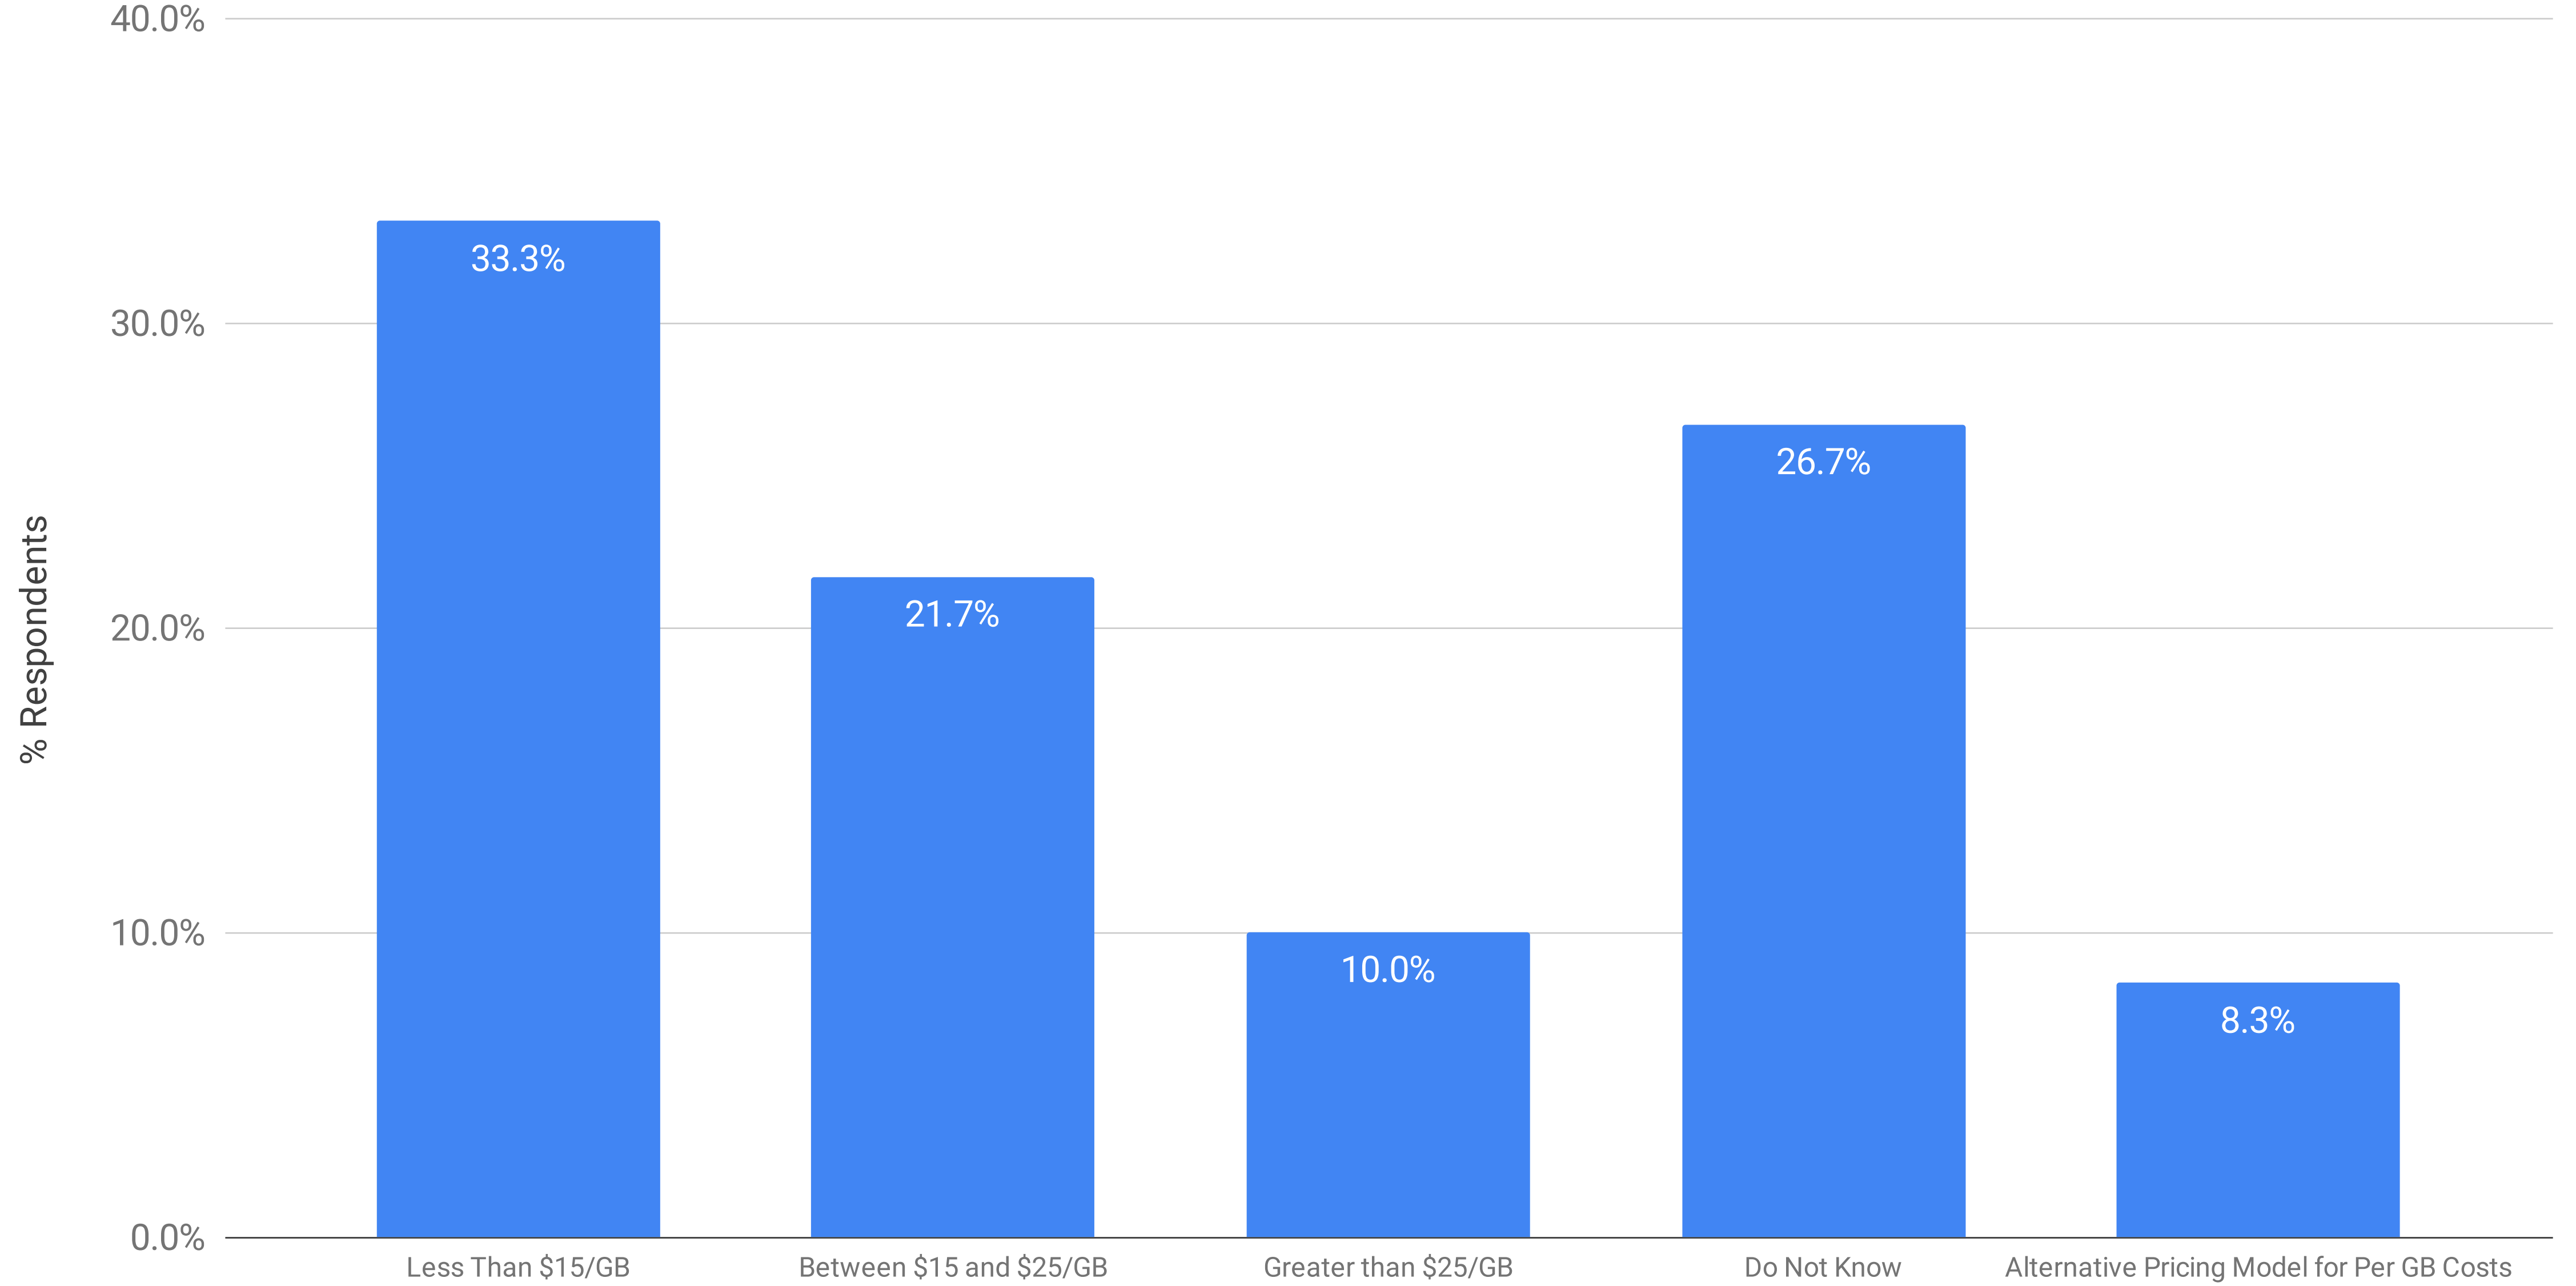

# Processing Pricing: Per GB Cost Per Month to Host ESI with Analytics for 250 GB or Less

Winter 2023 eDiscovery Pricing Survey (n=60)