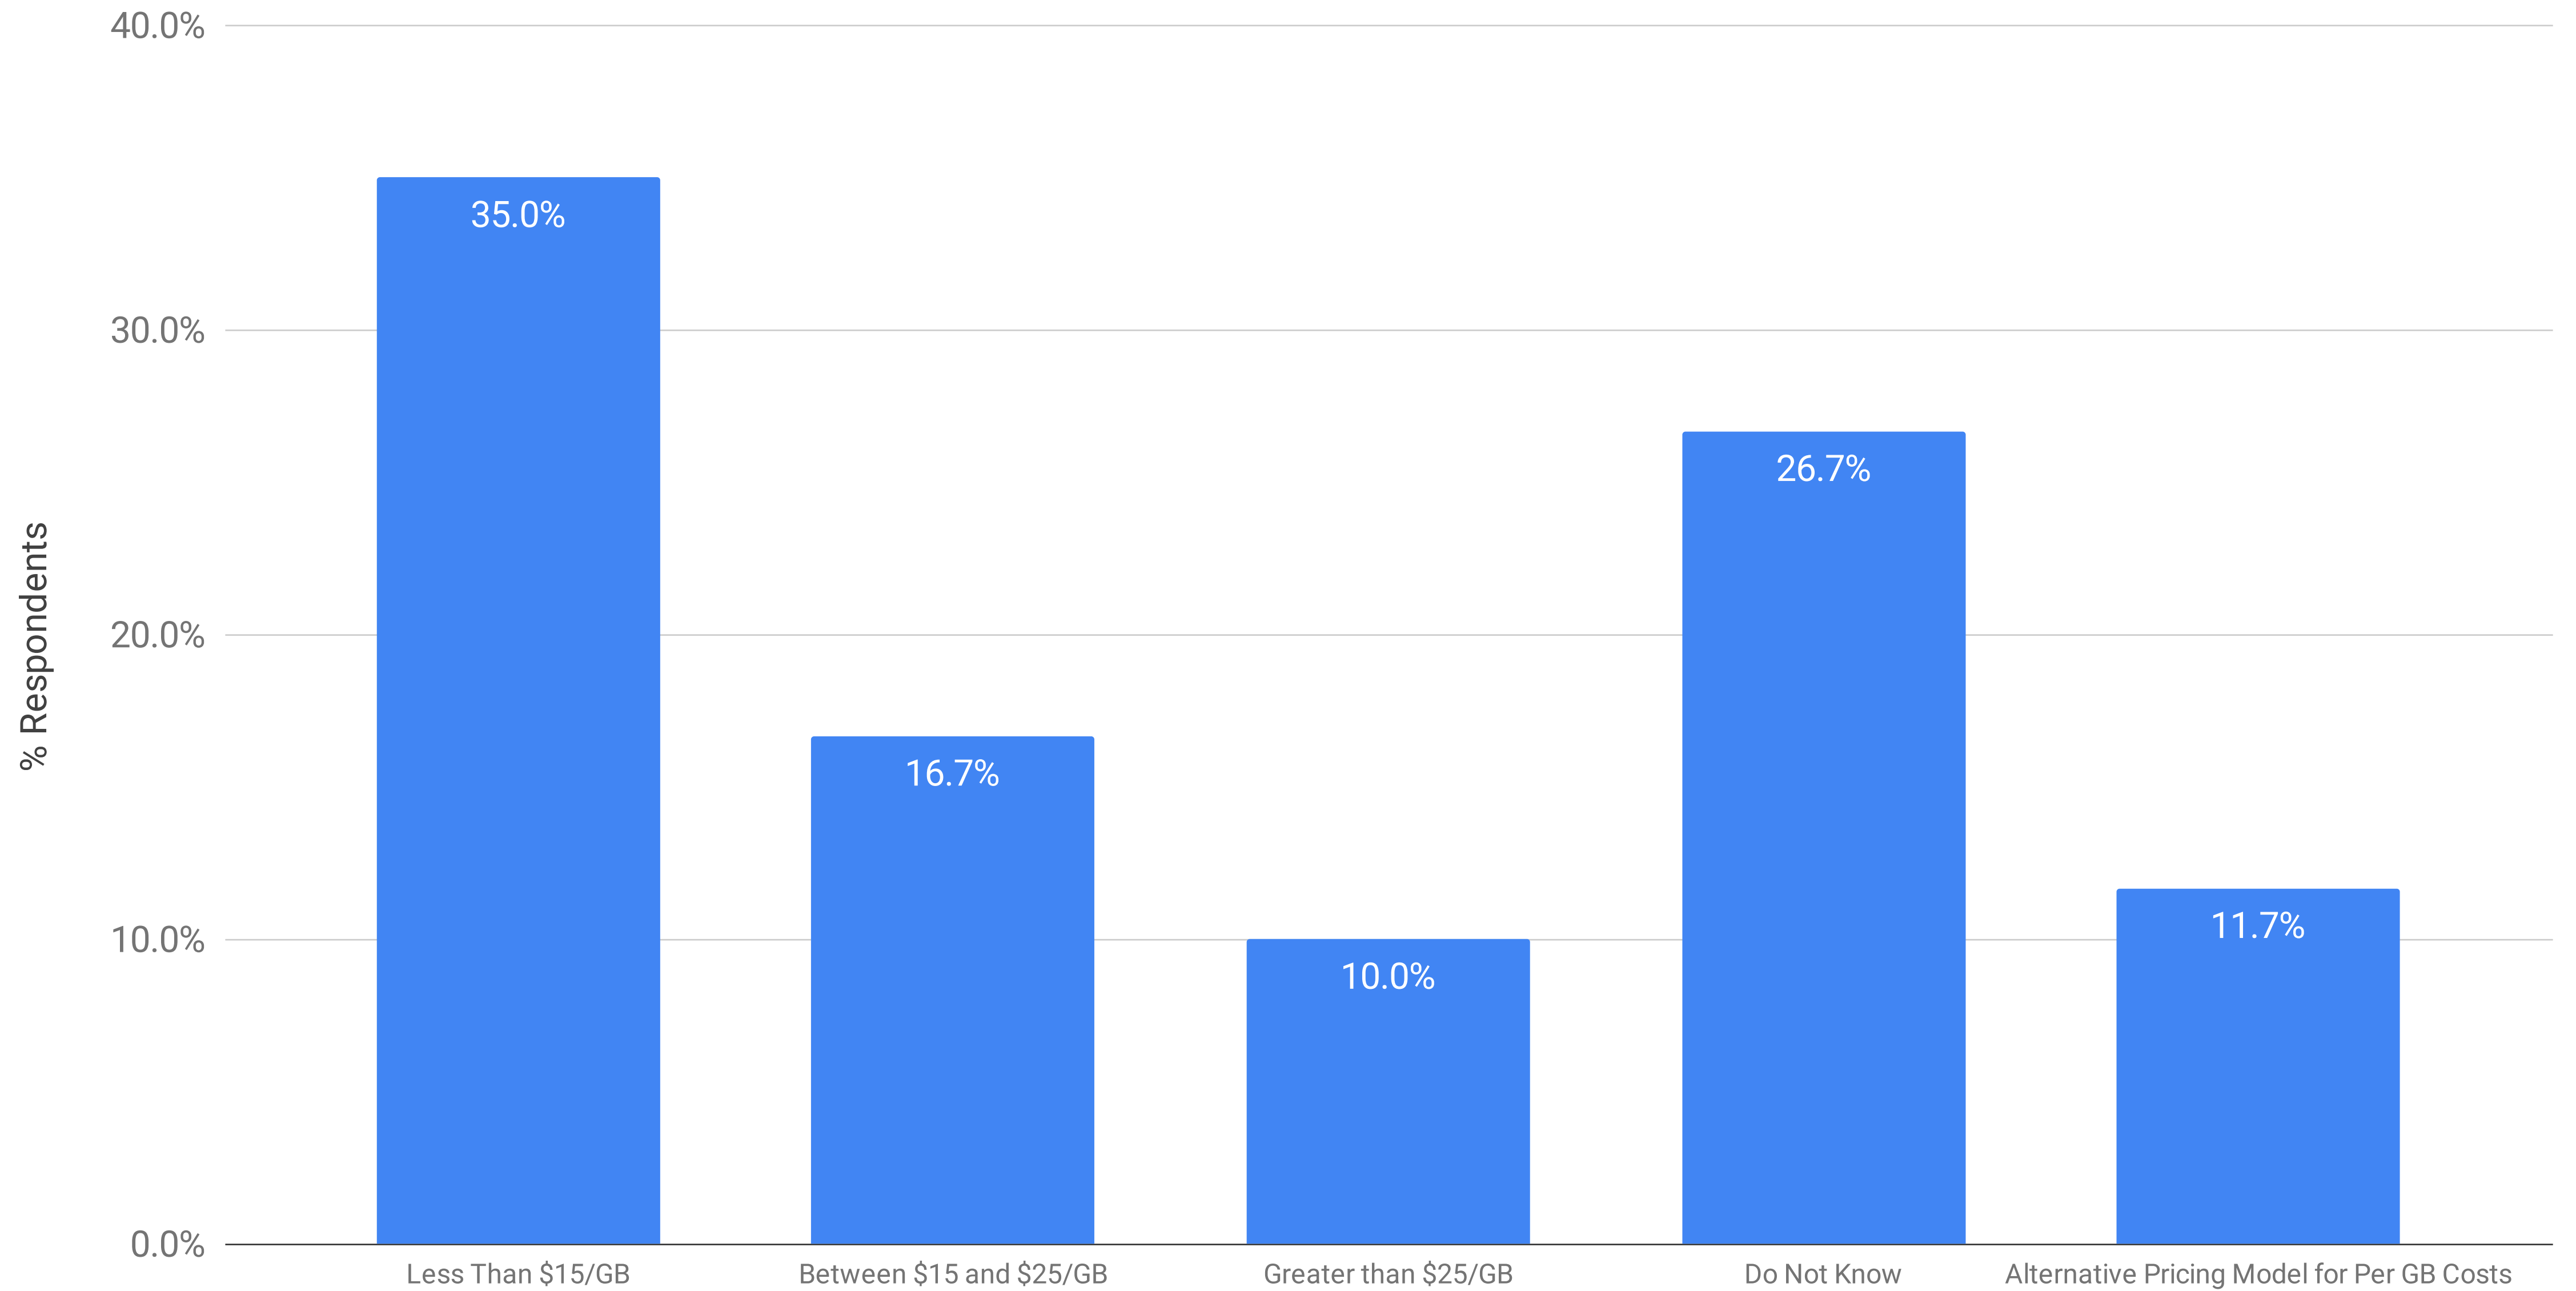

Processing Pricing: Per GB Cost Per Month to Host ESI with Analytics for 251 GB or More

Winter 2023 eDiscovery Pricing Survey (n=60)