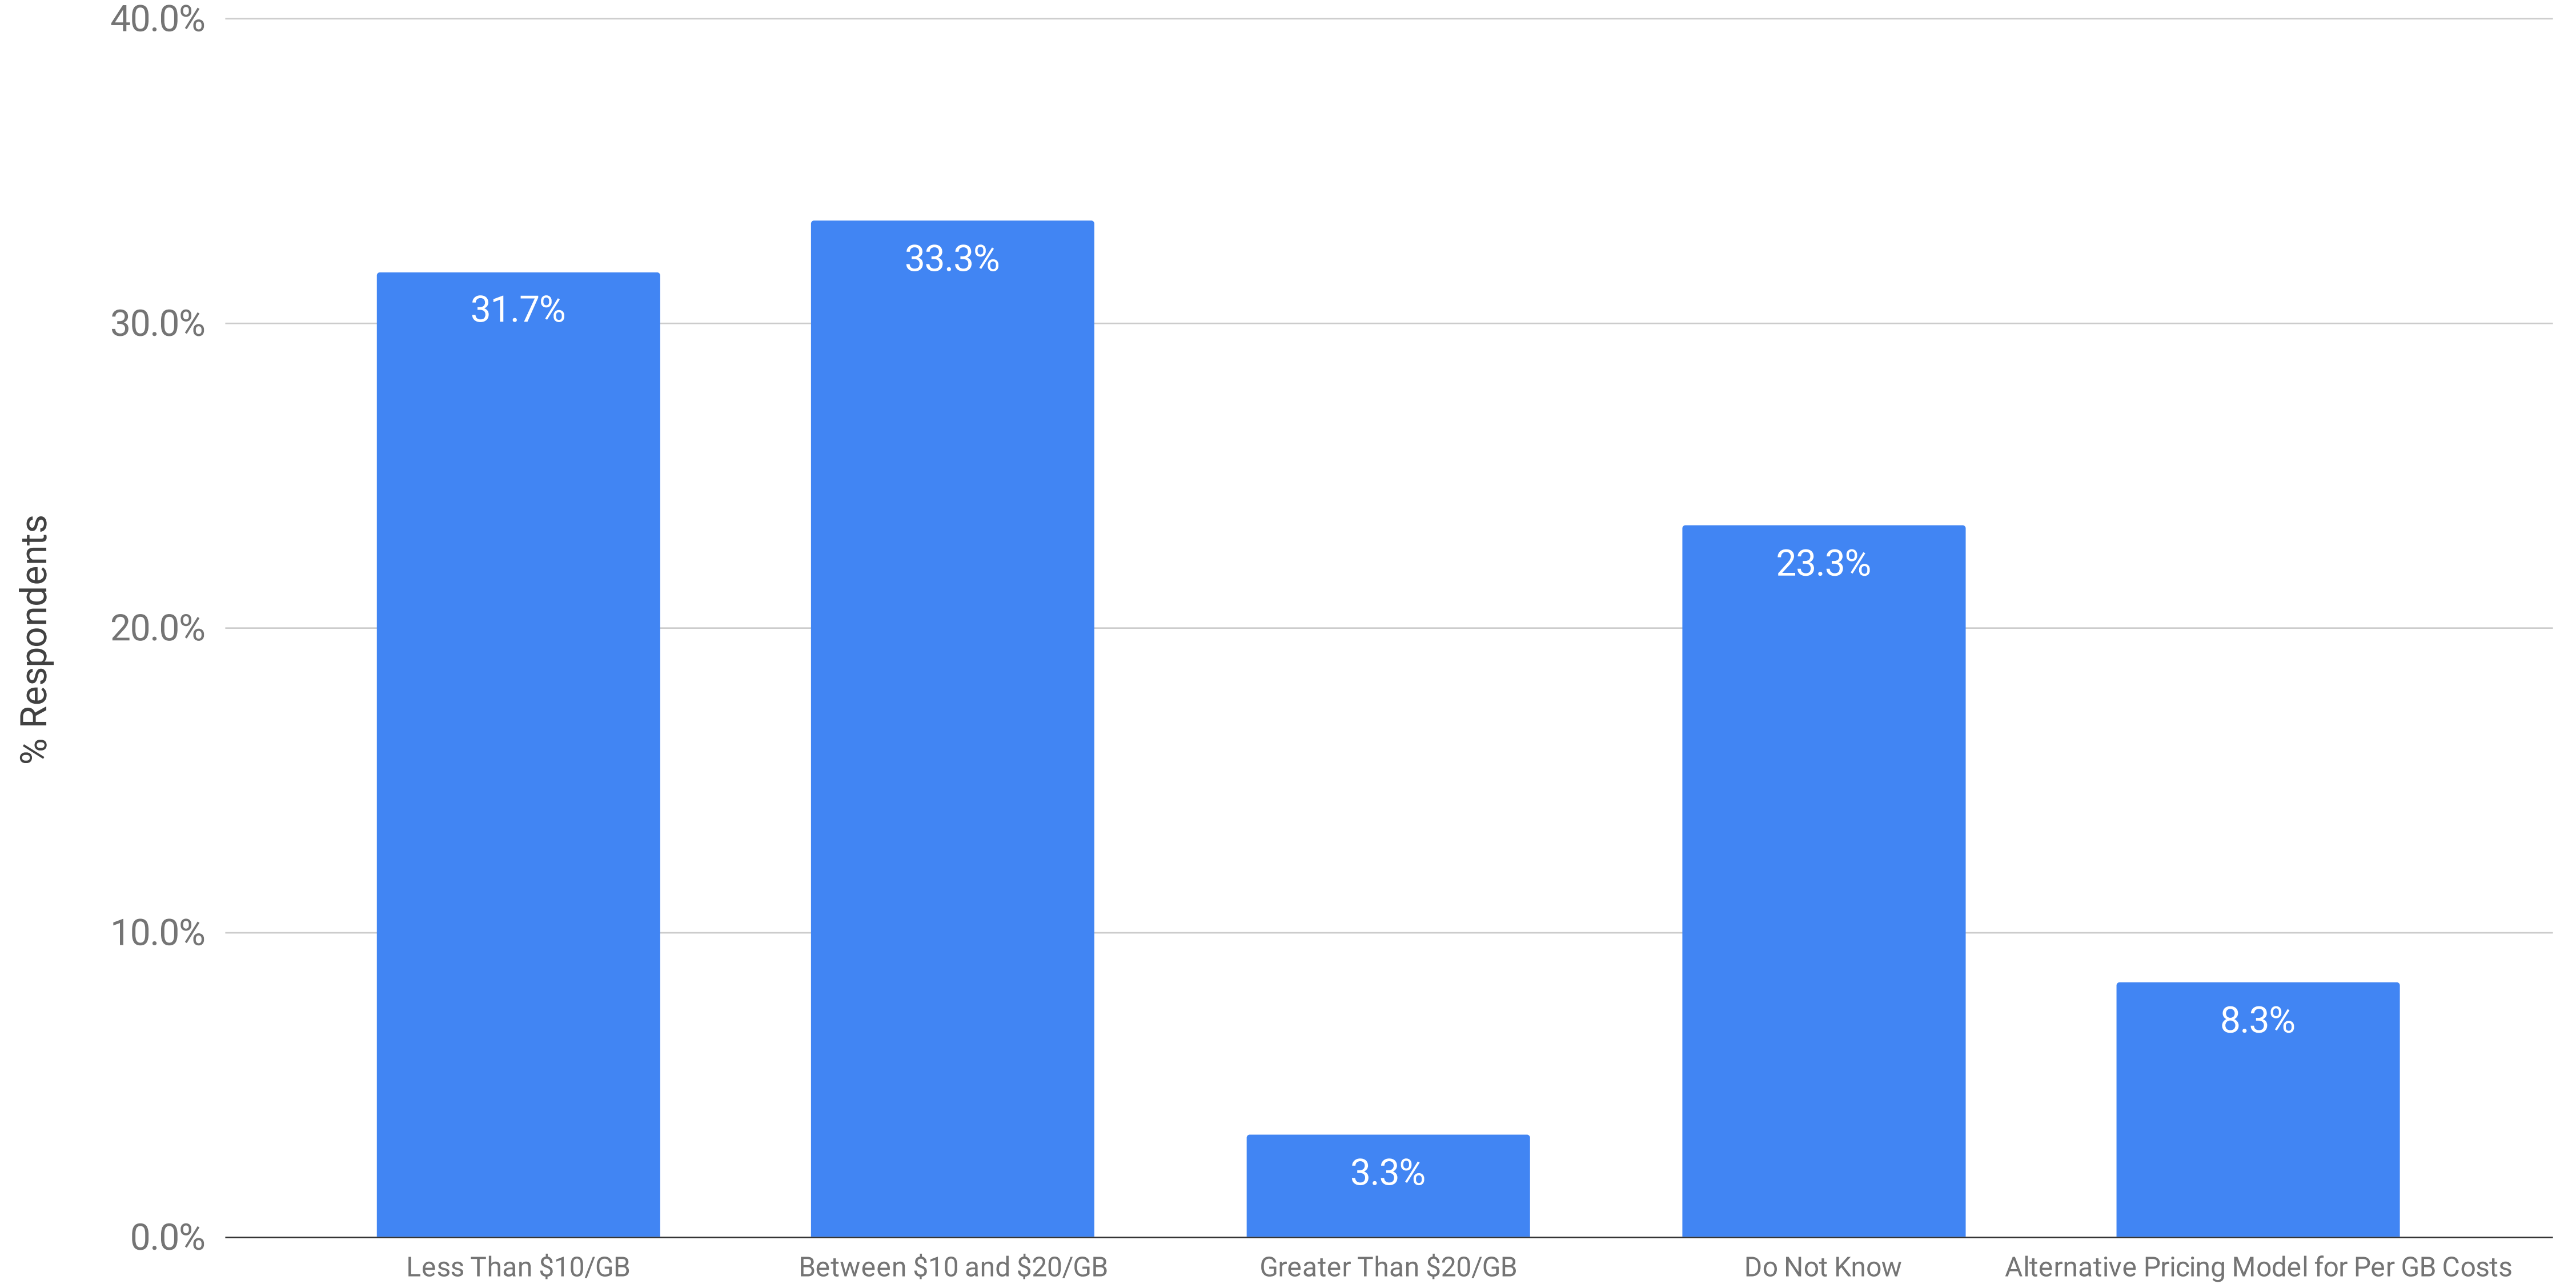

# Processing Pricing: Per GB Cost Per Month to Host ESI without Analytics for 250 GB or Less

Winter 2023 eDiscovery Pricing Survey (n=60)