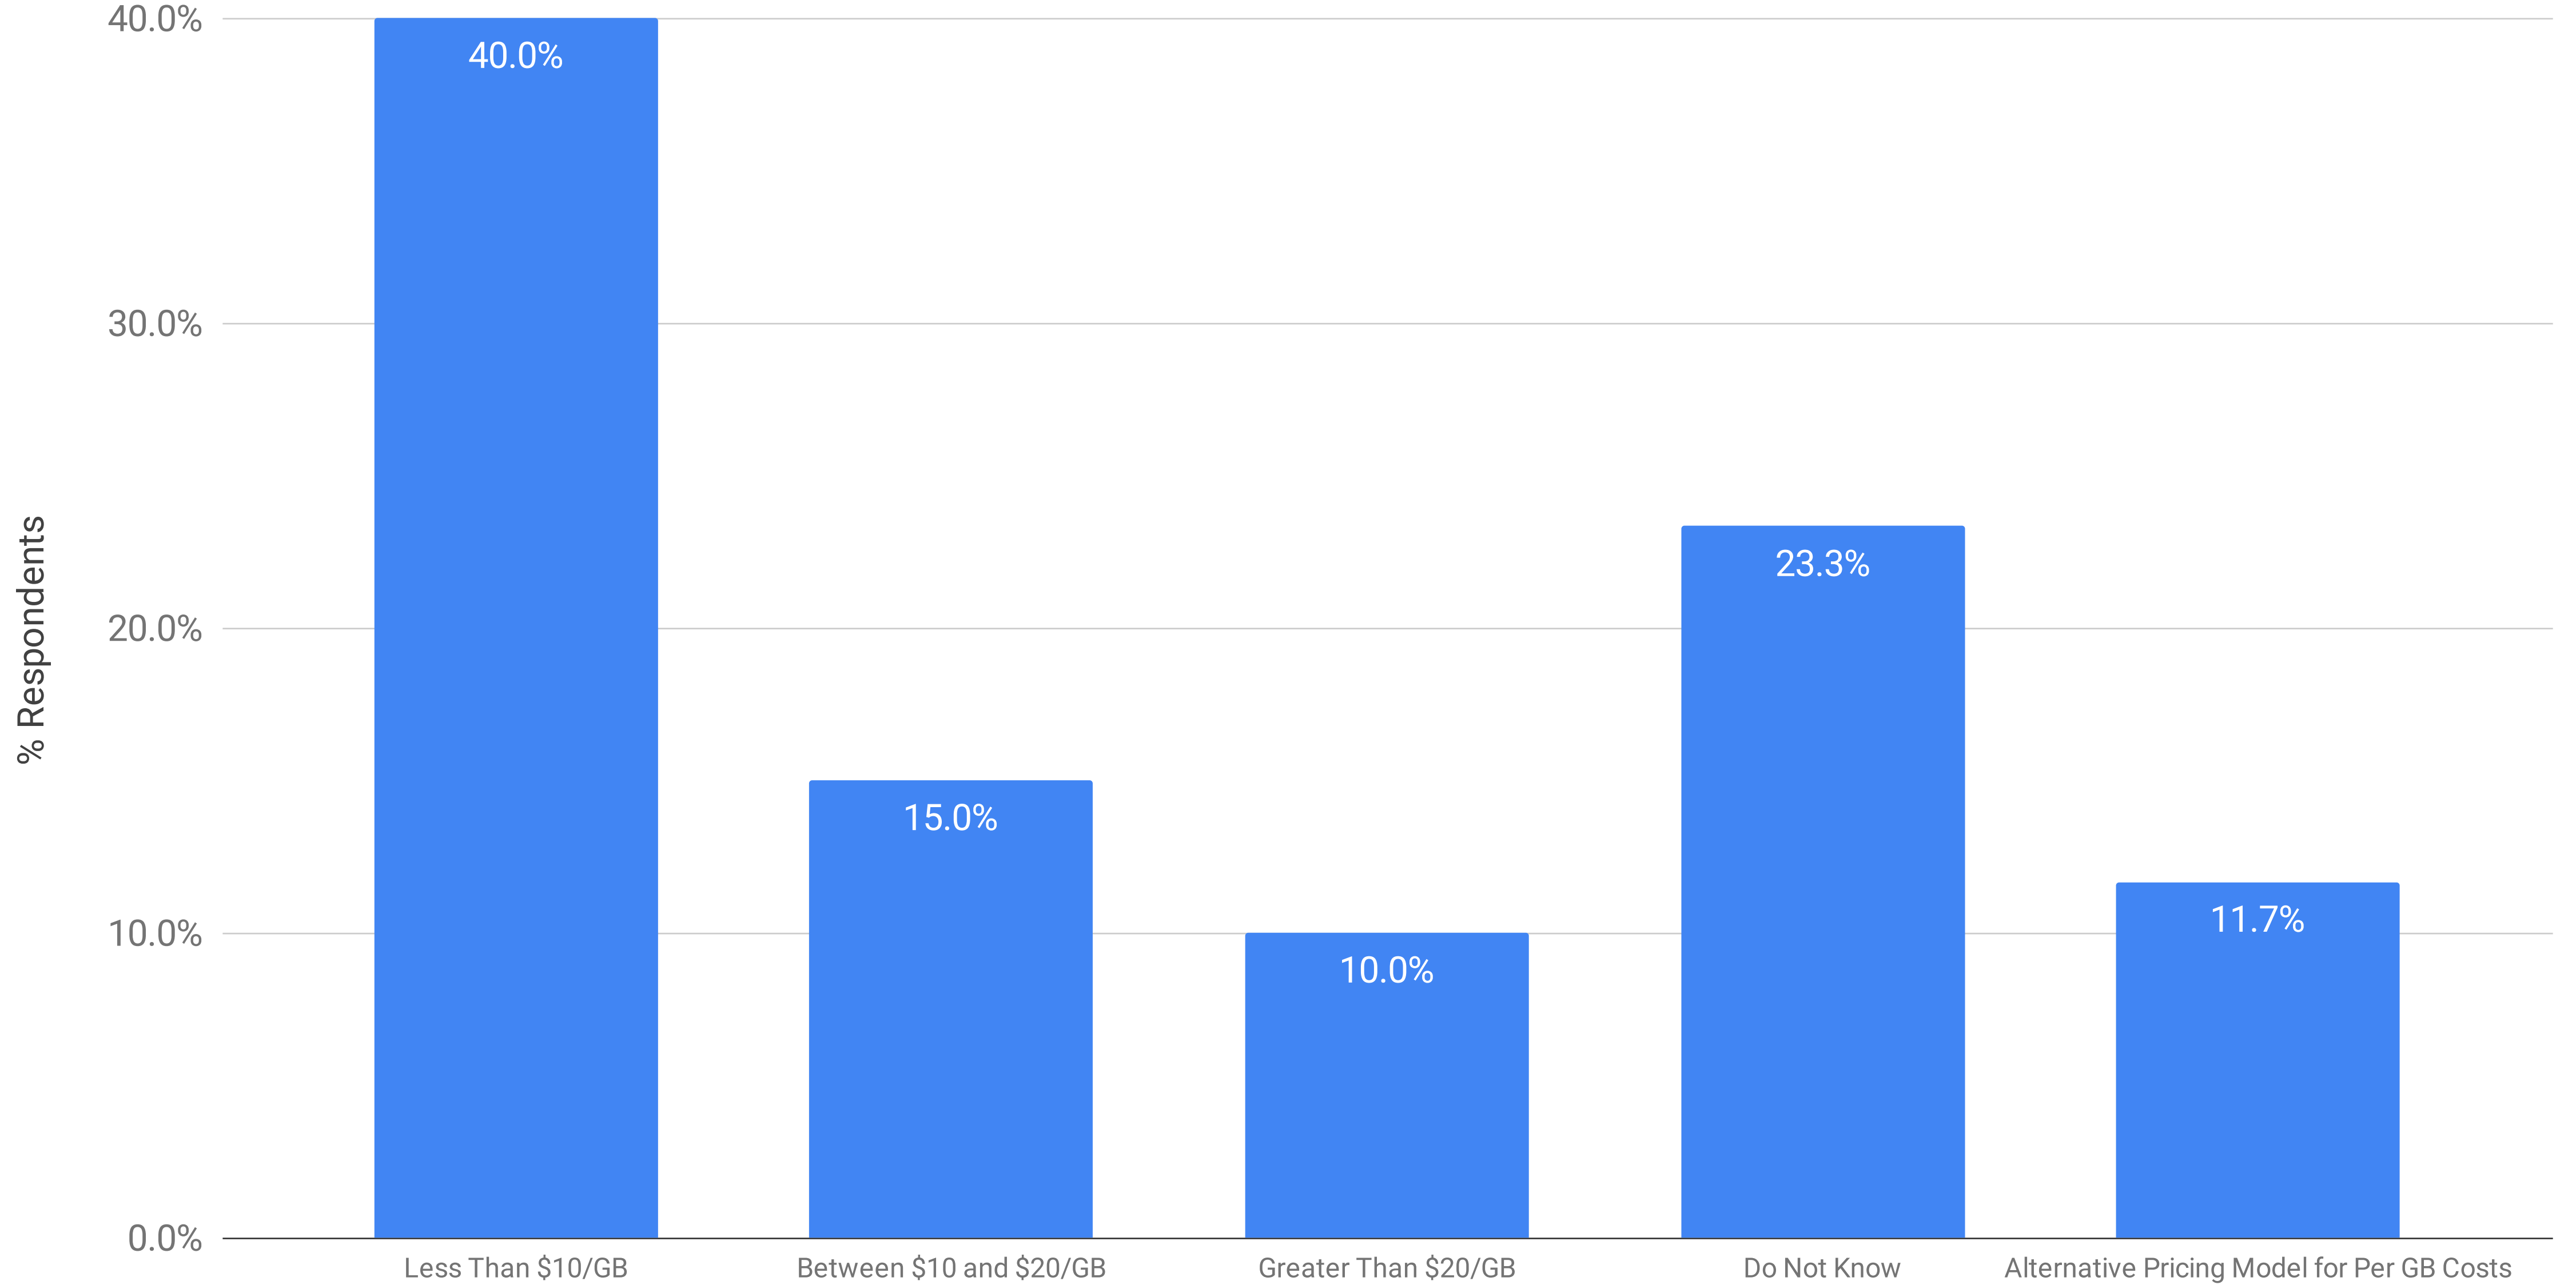

# Processing Pricing: Per GB Cost Per Month to Host ESI without Analytics for 251 GB or More

Winter 2023 eDiscovery Pricing Survey (n=60)