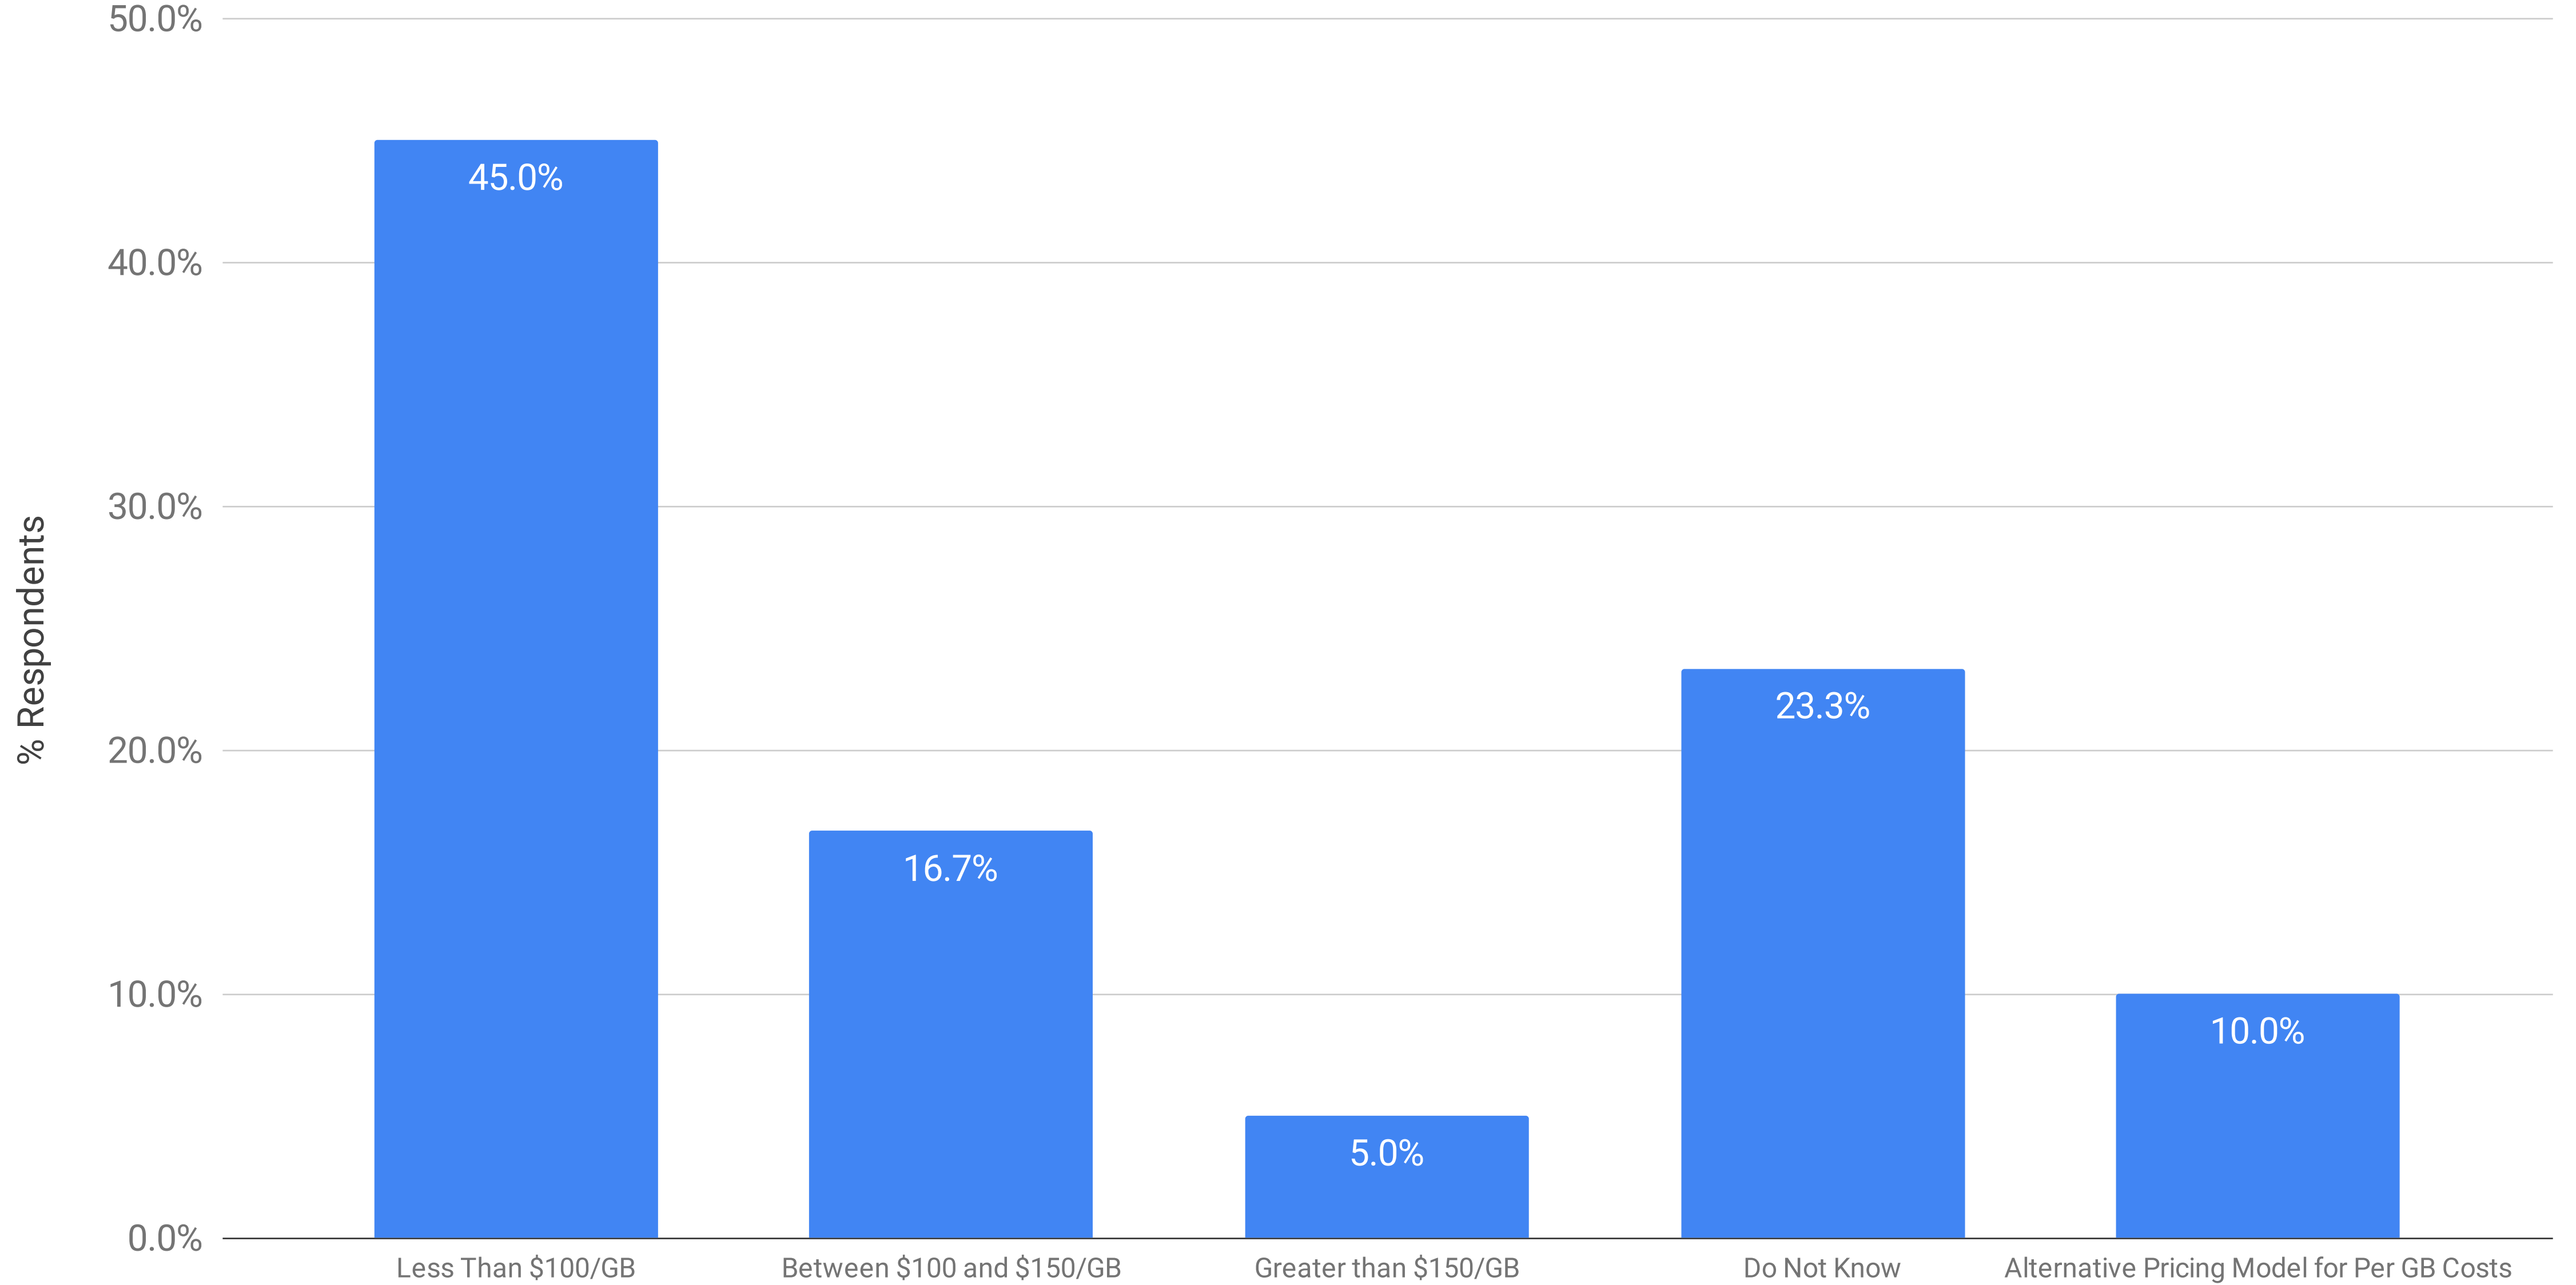

# Processing Pricing: Per GB Cost to Process ESI Based on Volume at Completion for 250 GB or Less

Winter 2023 eDiscovery Pricing Survey (n=60)