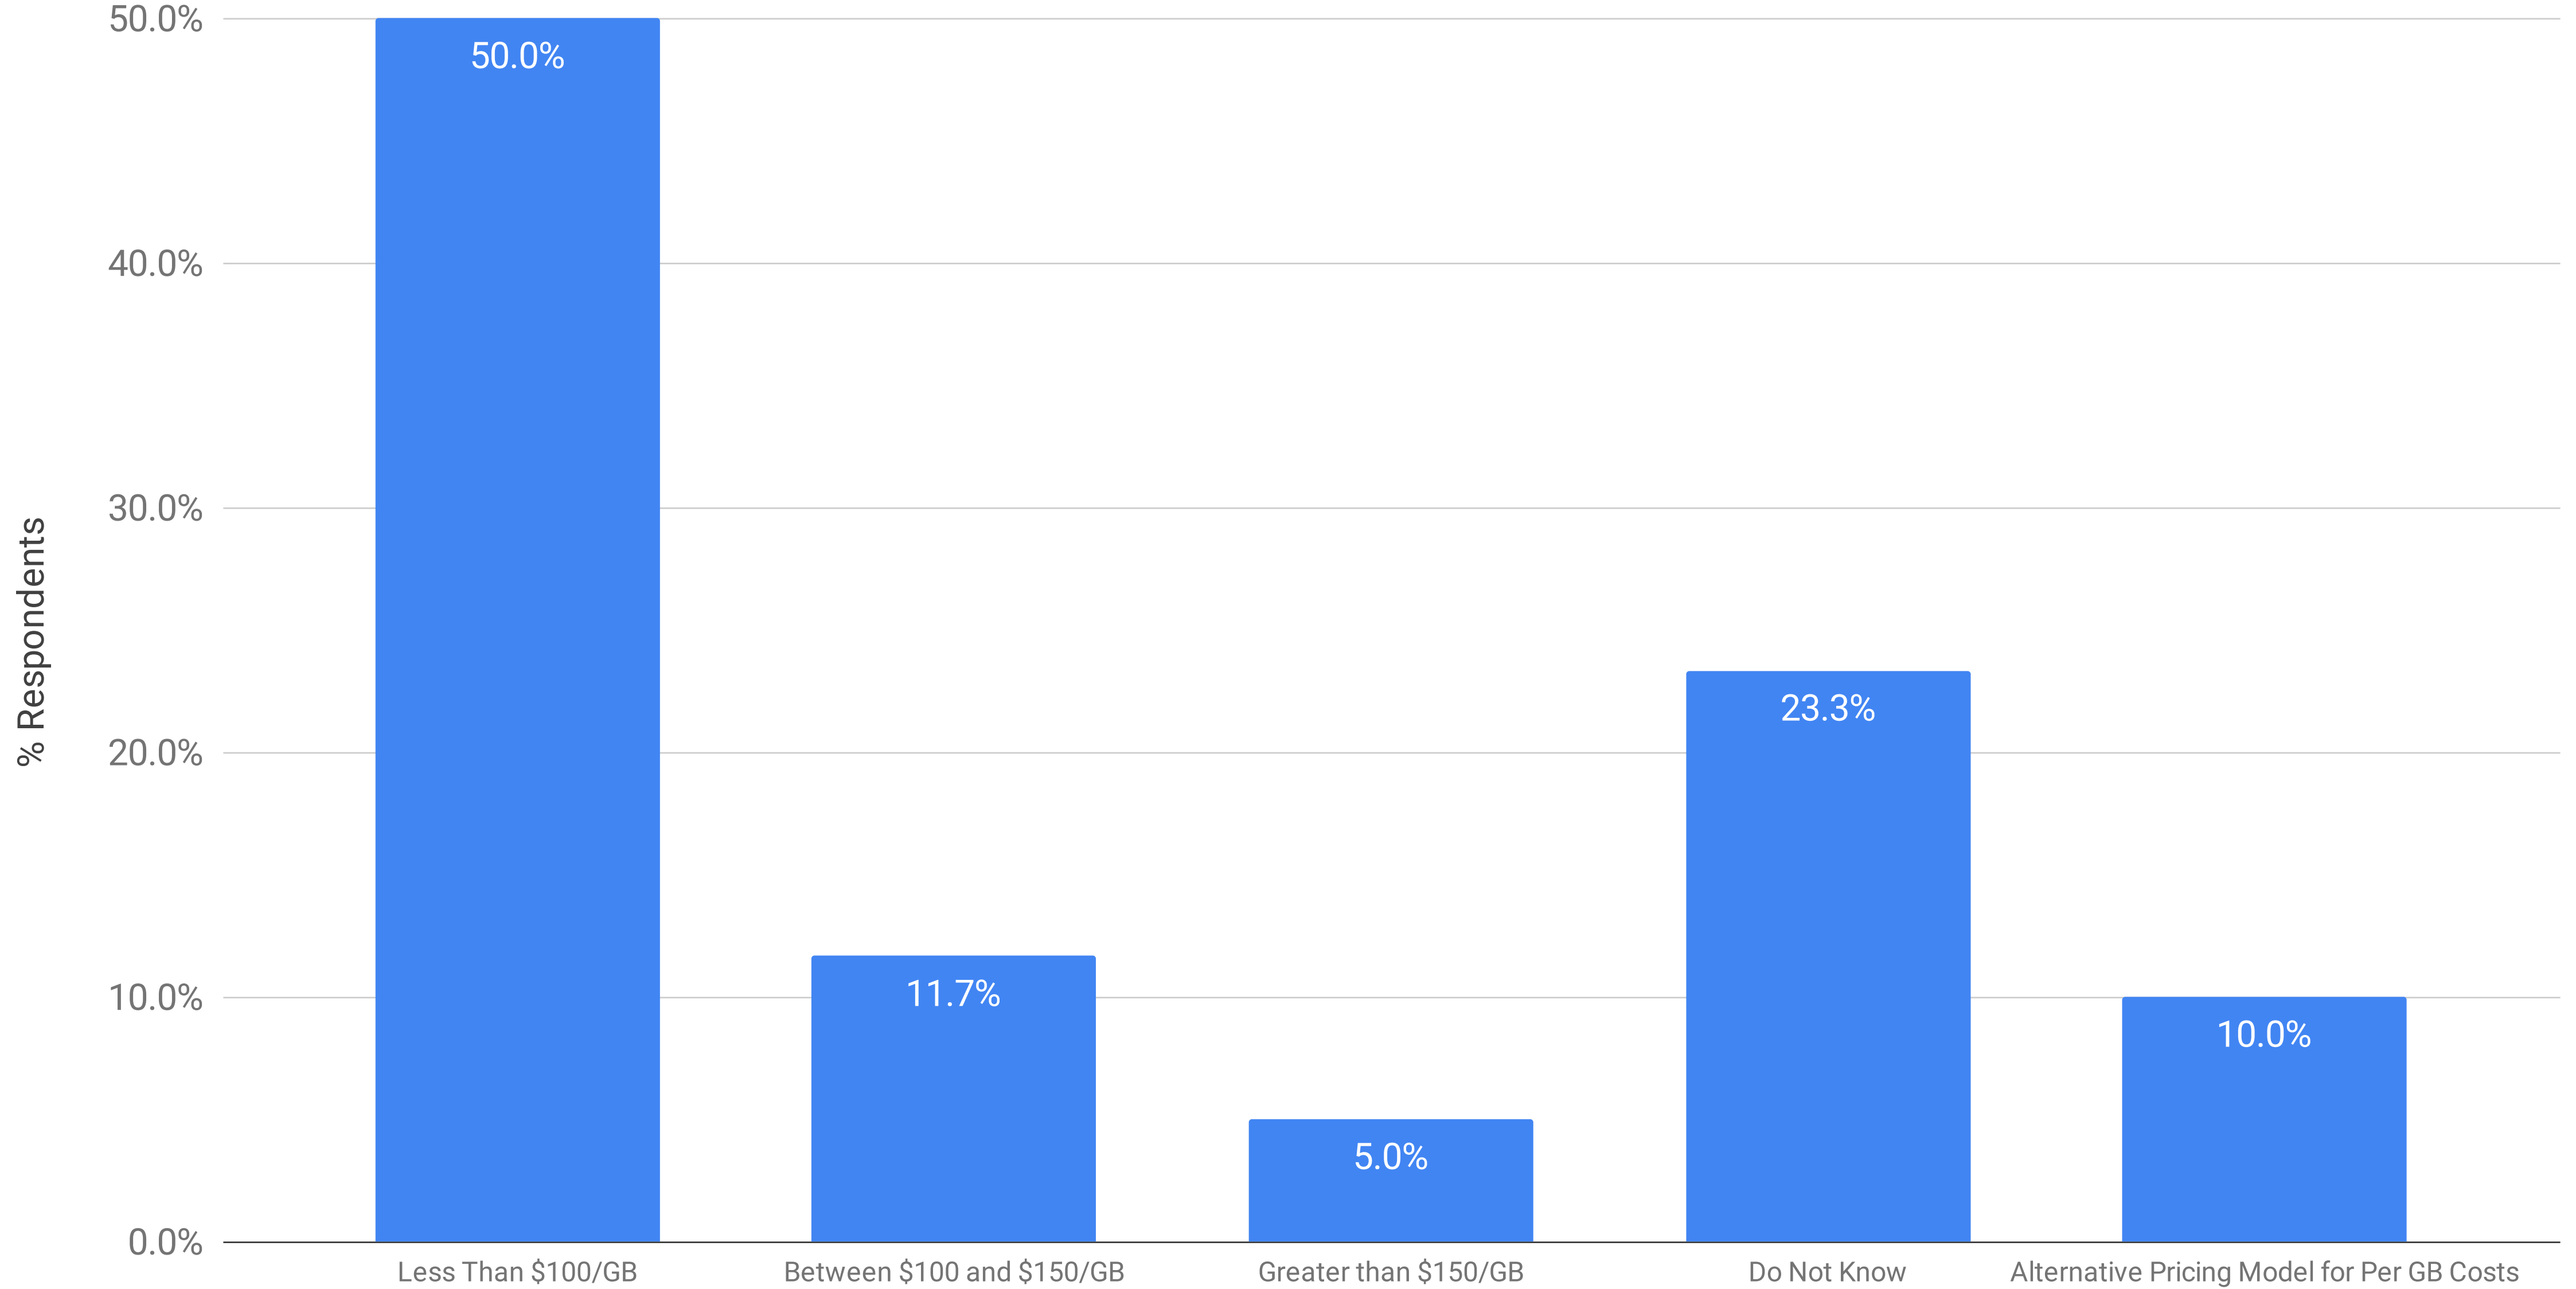

# Processing Pricing: Per GB Cost to Process ESI Based on Volume at Completion for 251 GB or More

Winter 2023 eDiscovery Pricing Survey (n=60)