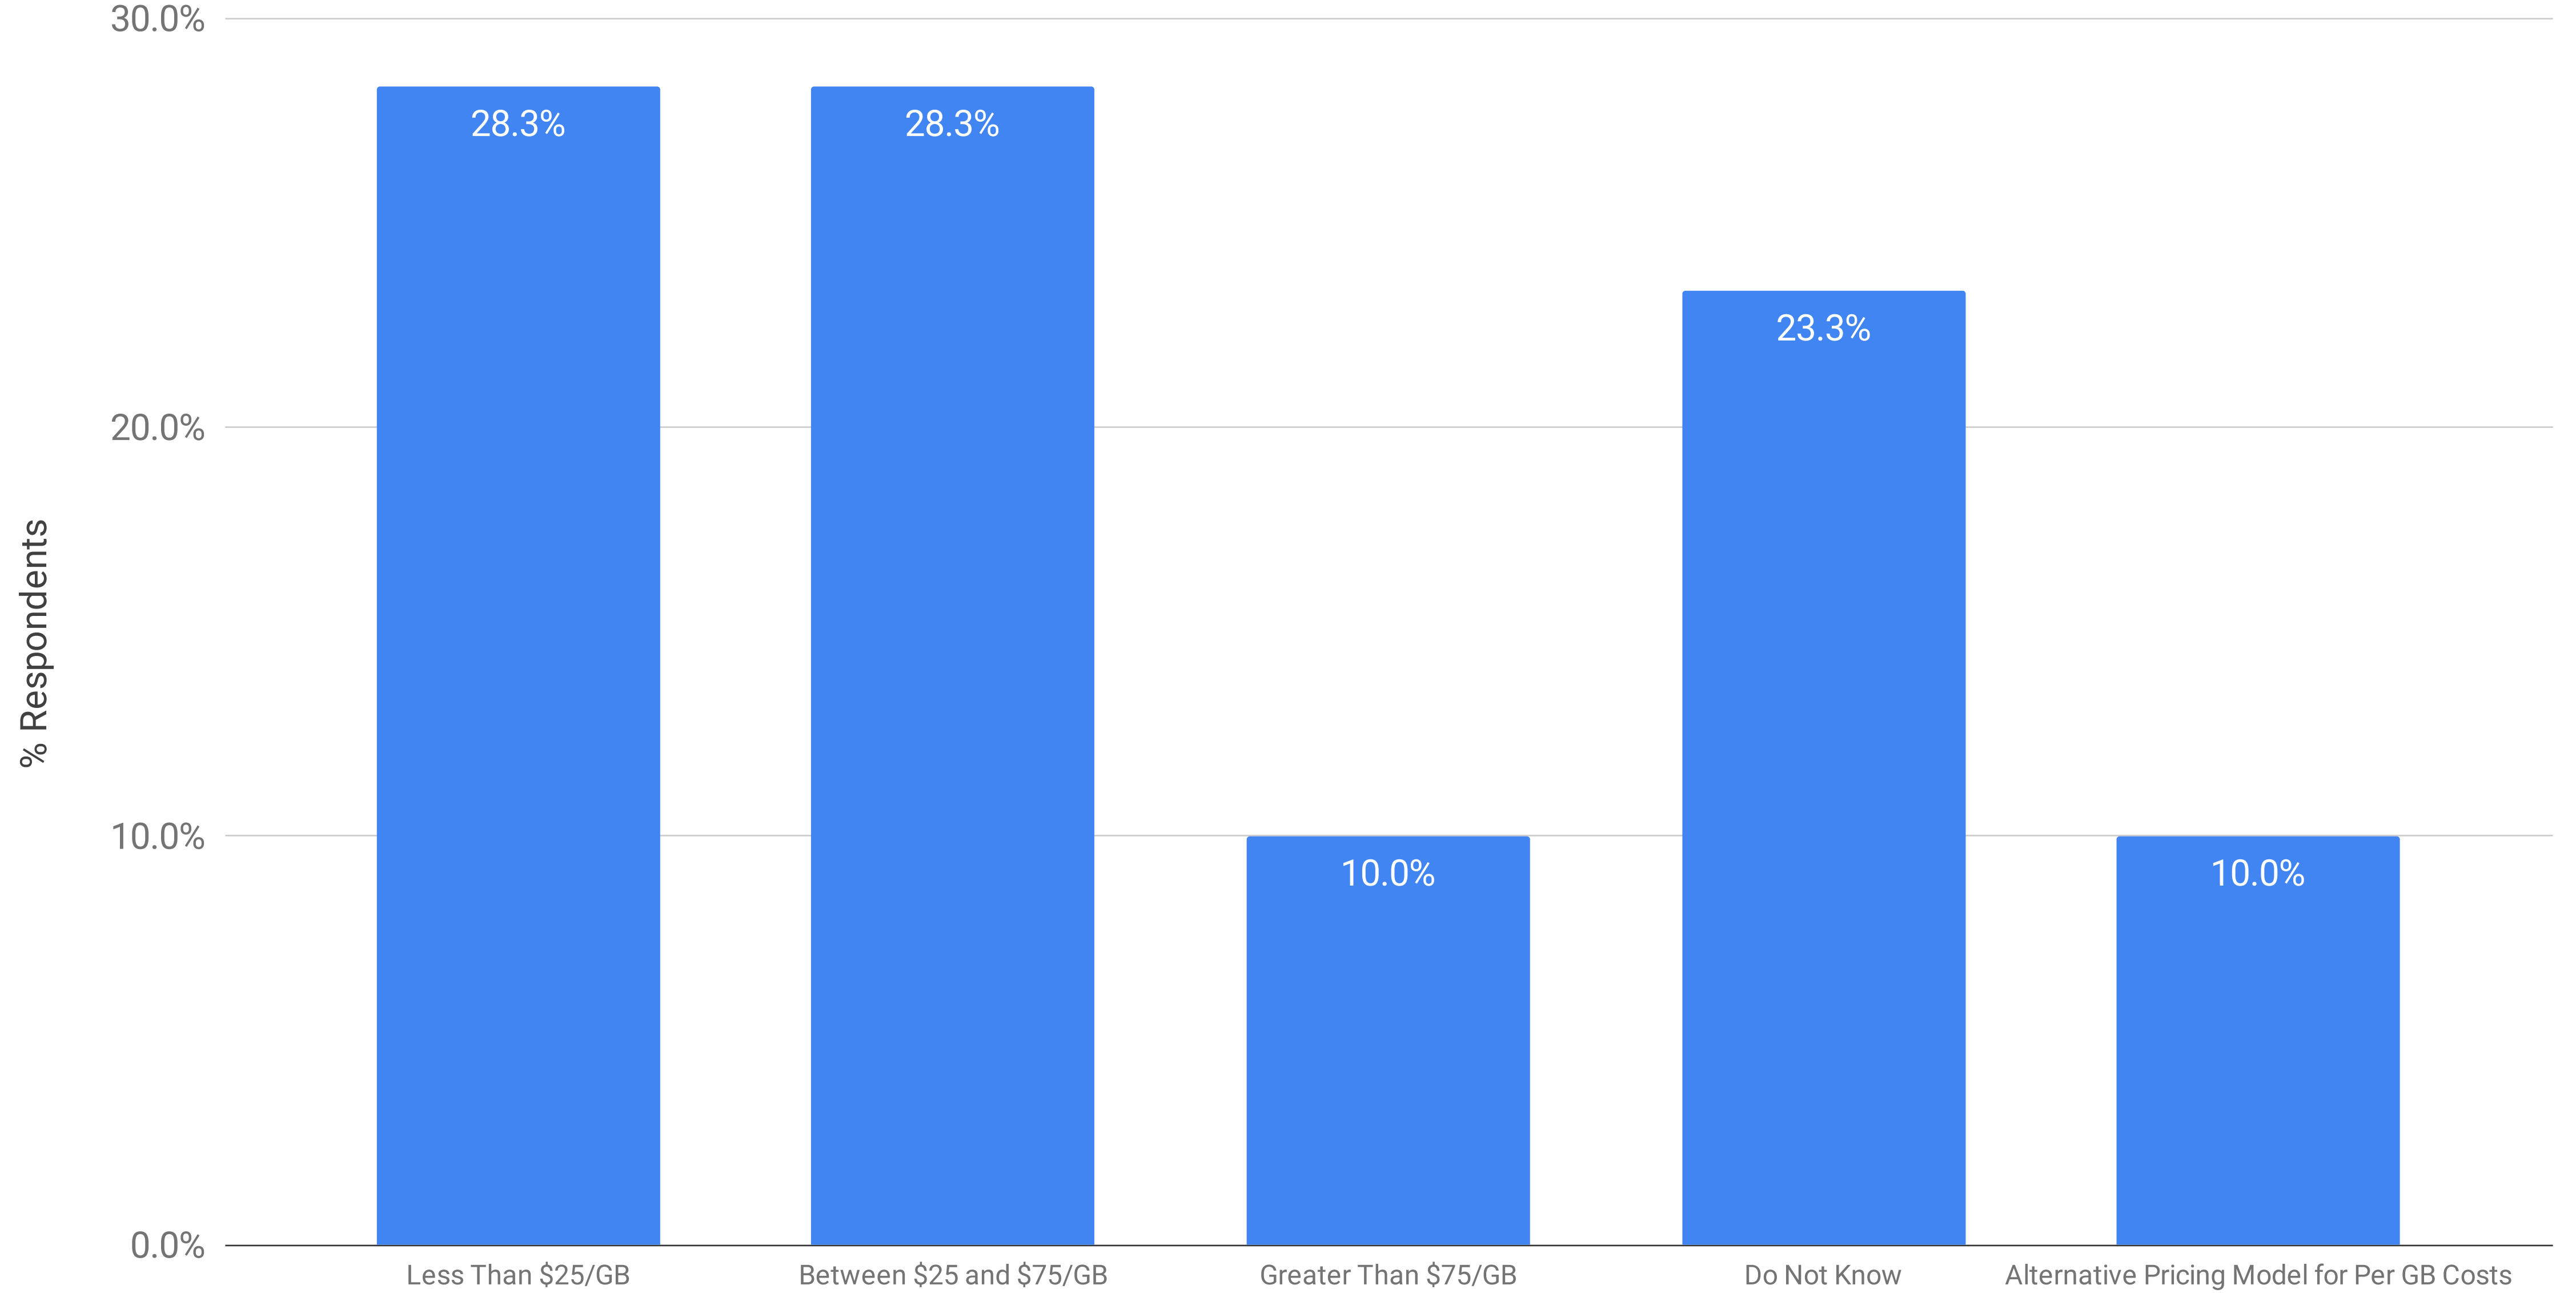

# Processing Pricing: Per GB Cost to Process ESI Based on Volume at Ingestion for 250 GB or Less

Winter 2023 eDiscovery Pricing Survey (n=60)