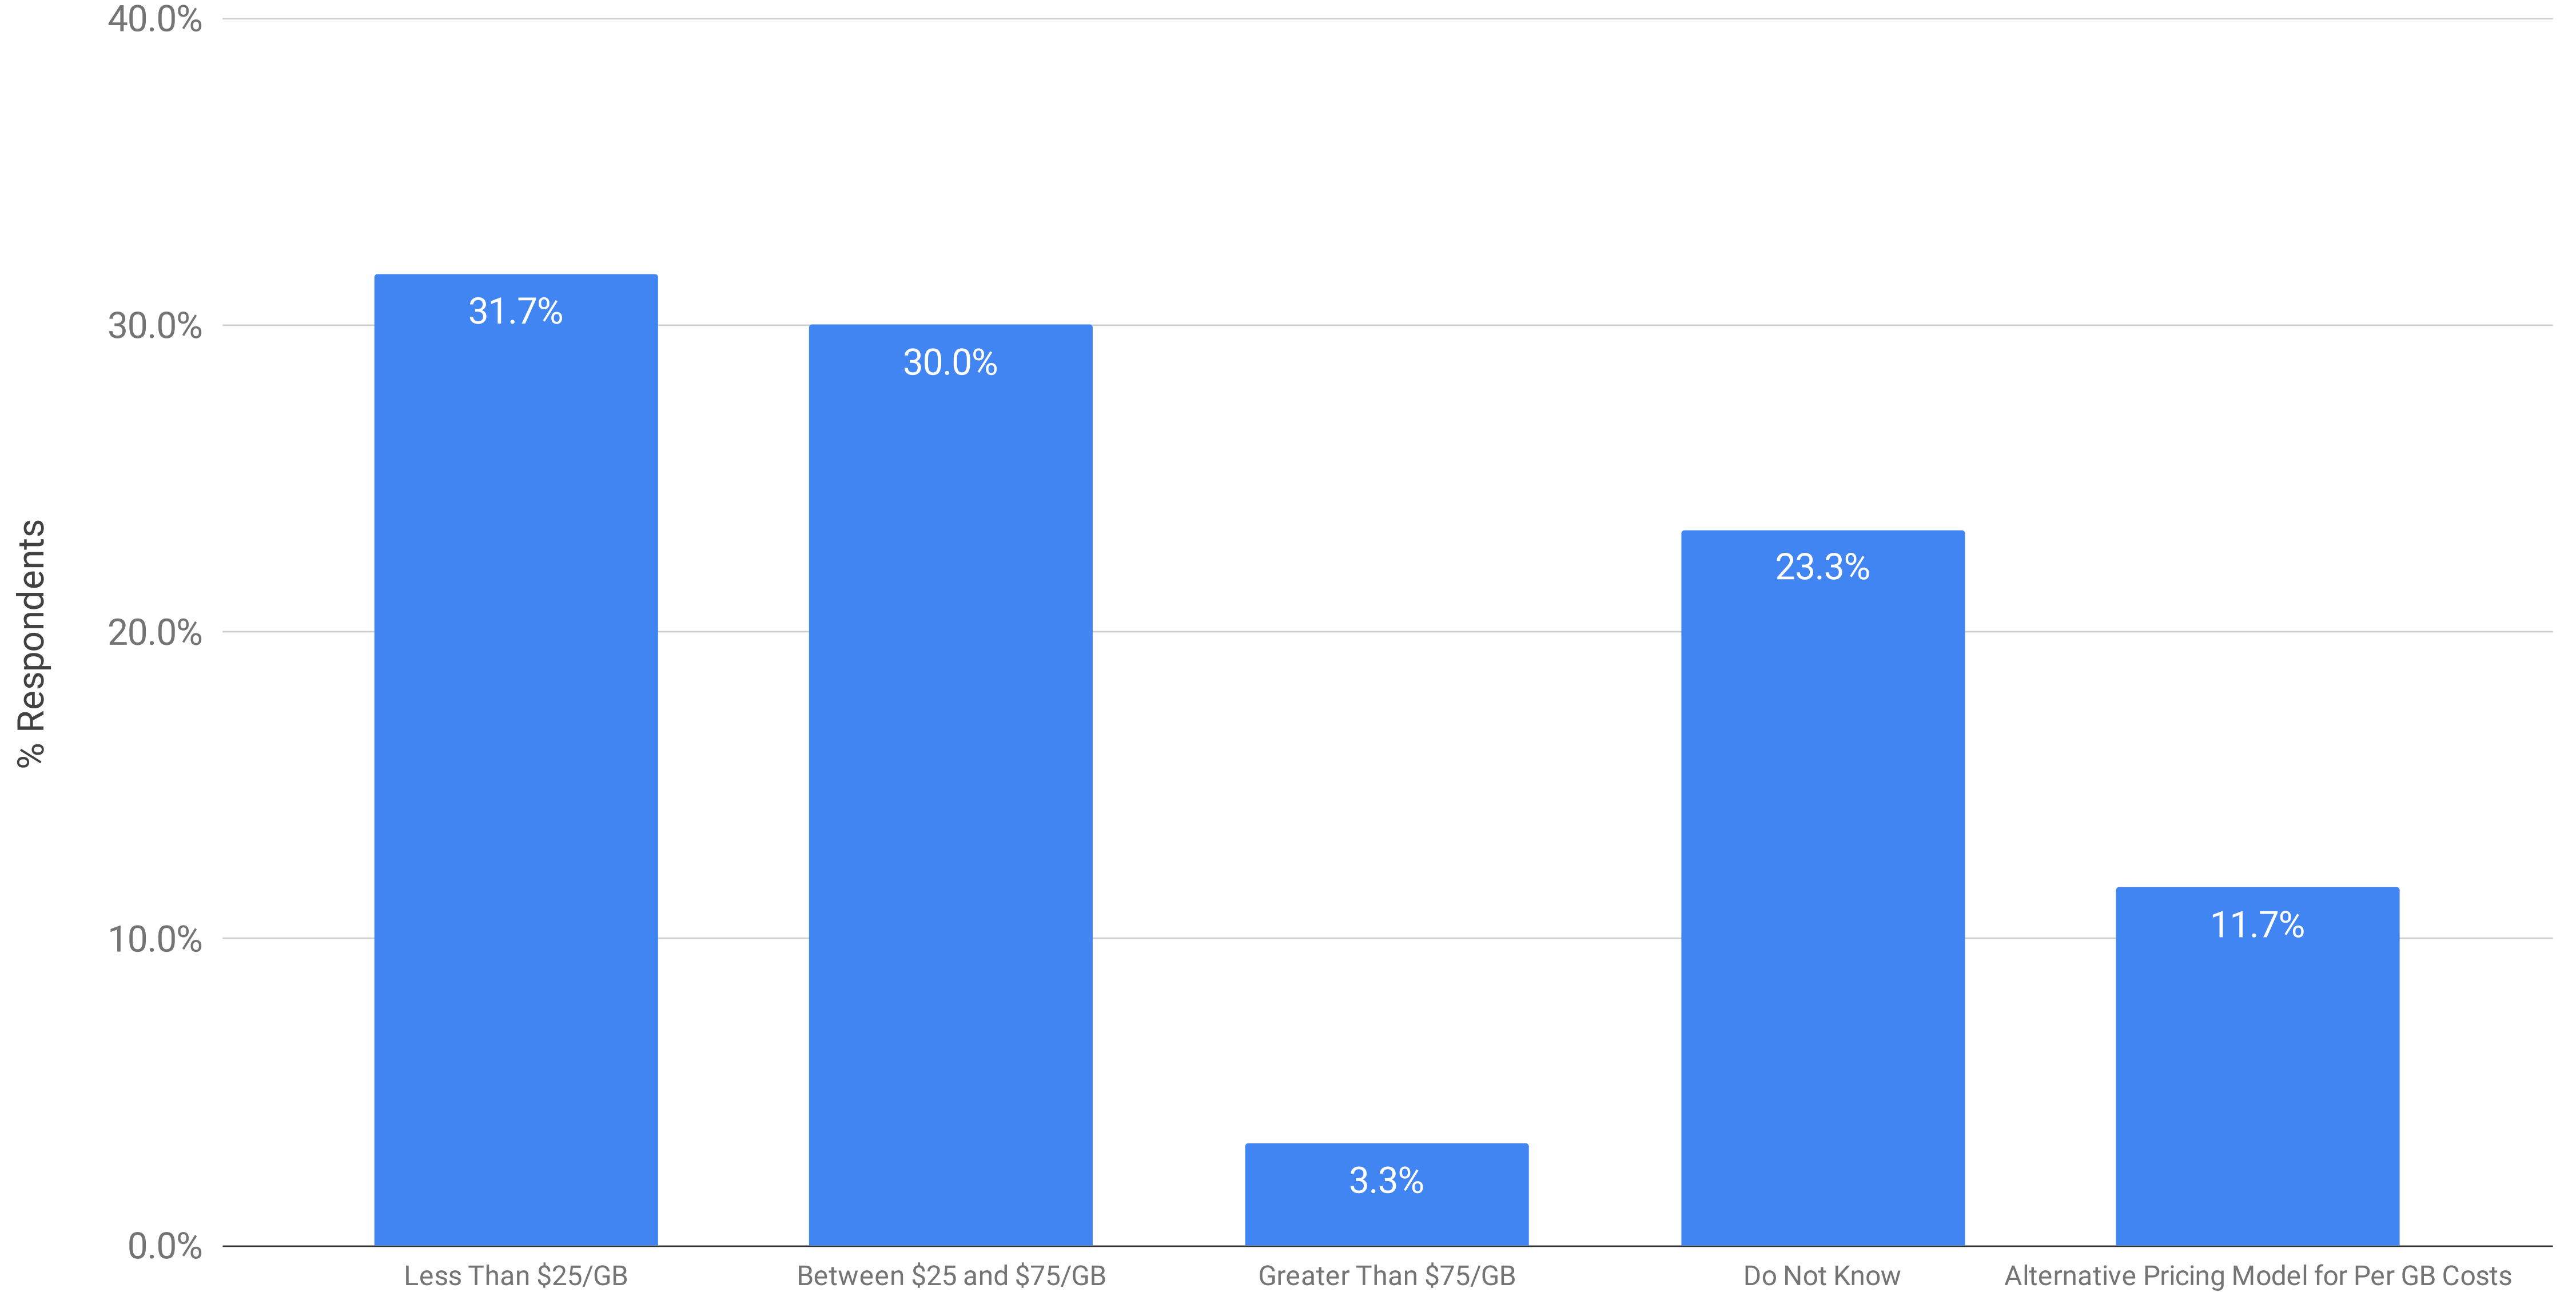

Processing Pricing: Per GB Cost to Process ESI Based on Volume at Ingestion for 251 GB or More

Winter 2023 eDiscovery Pricing Survey (n=60)