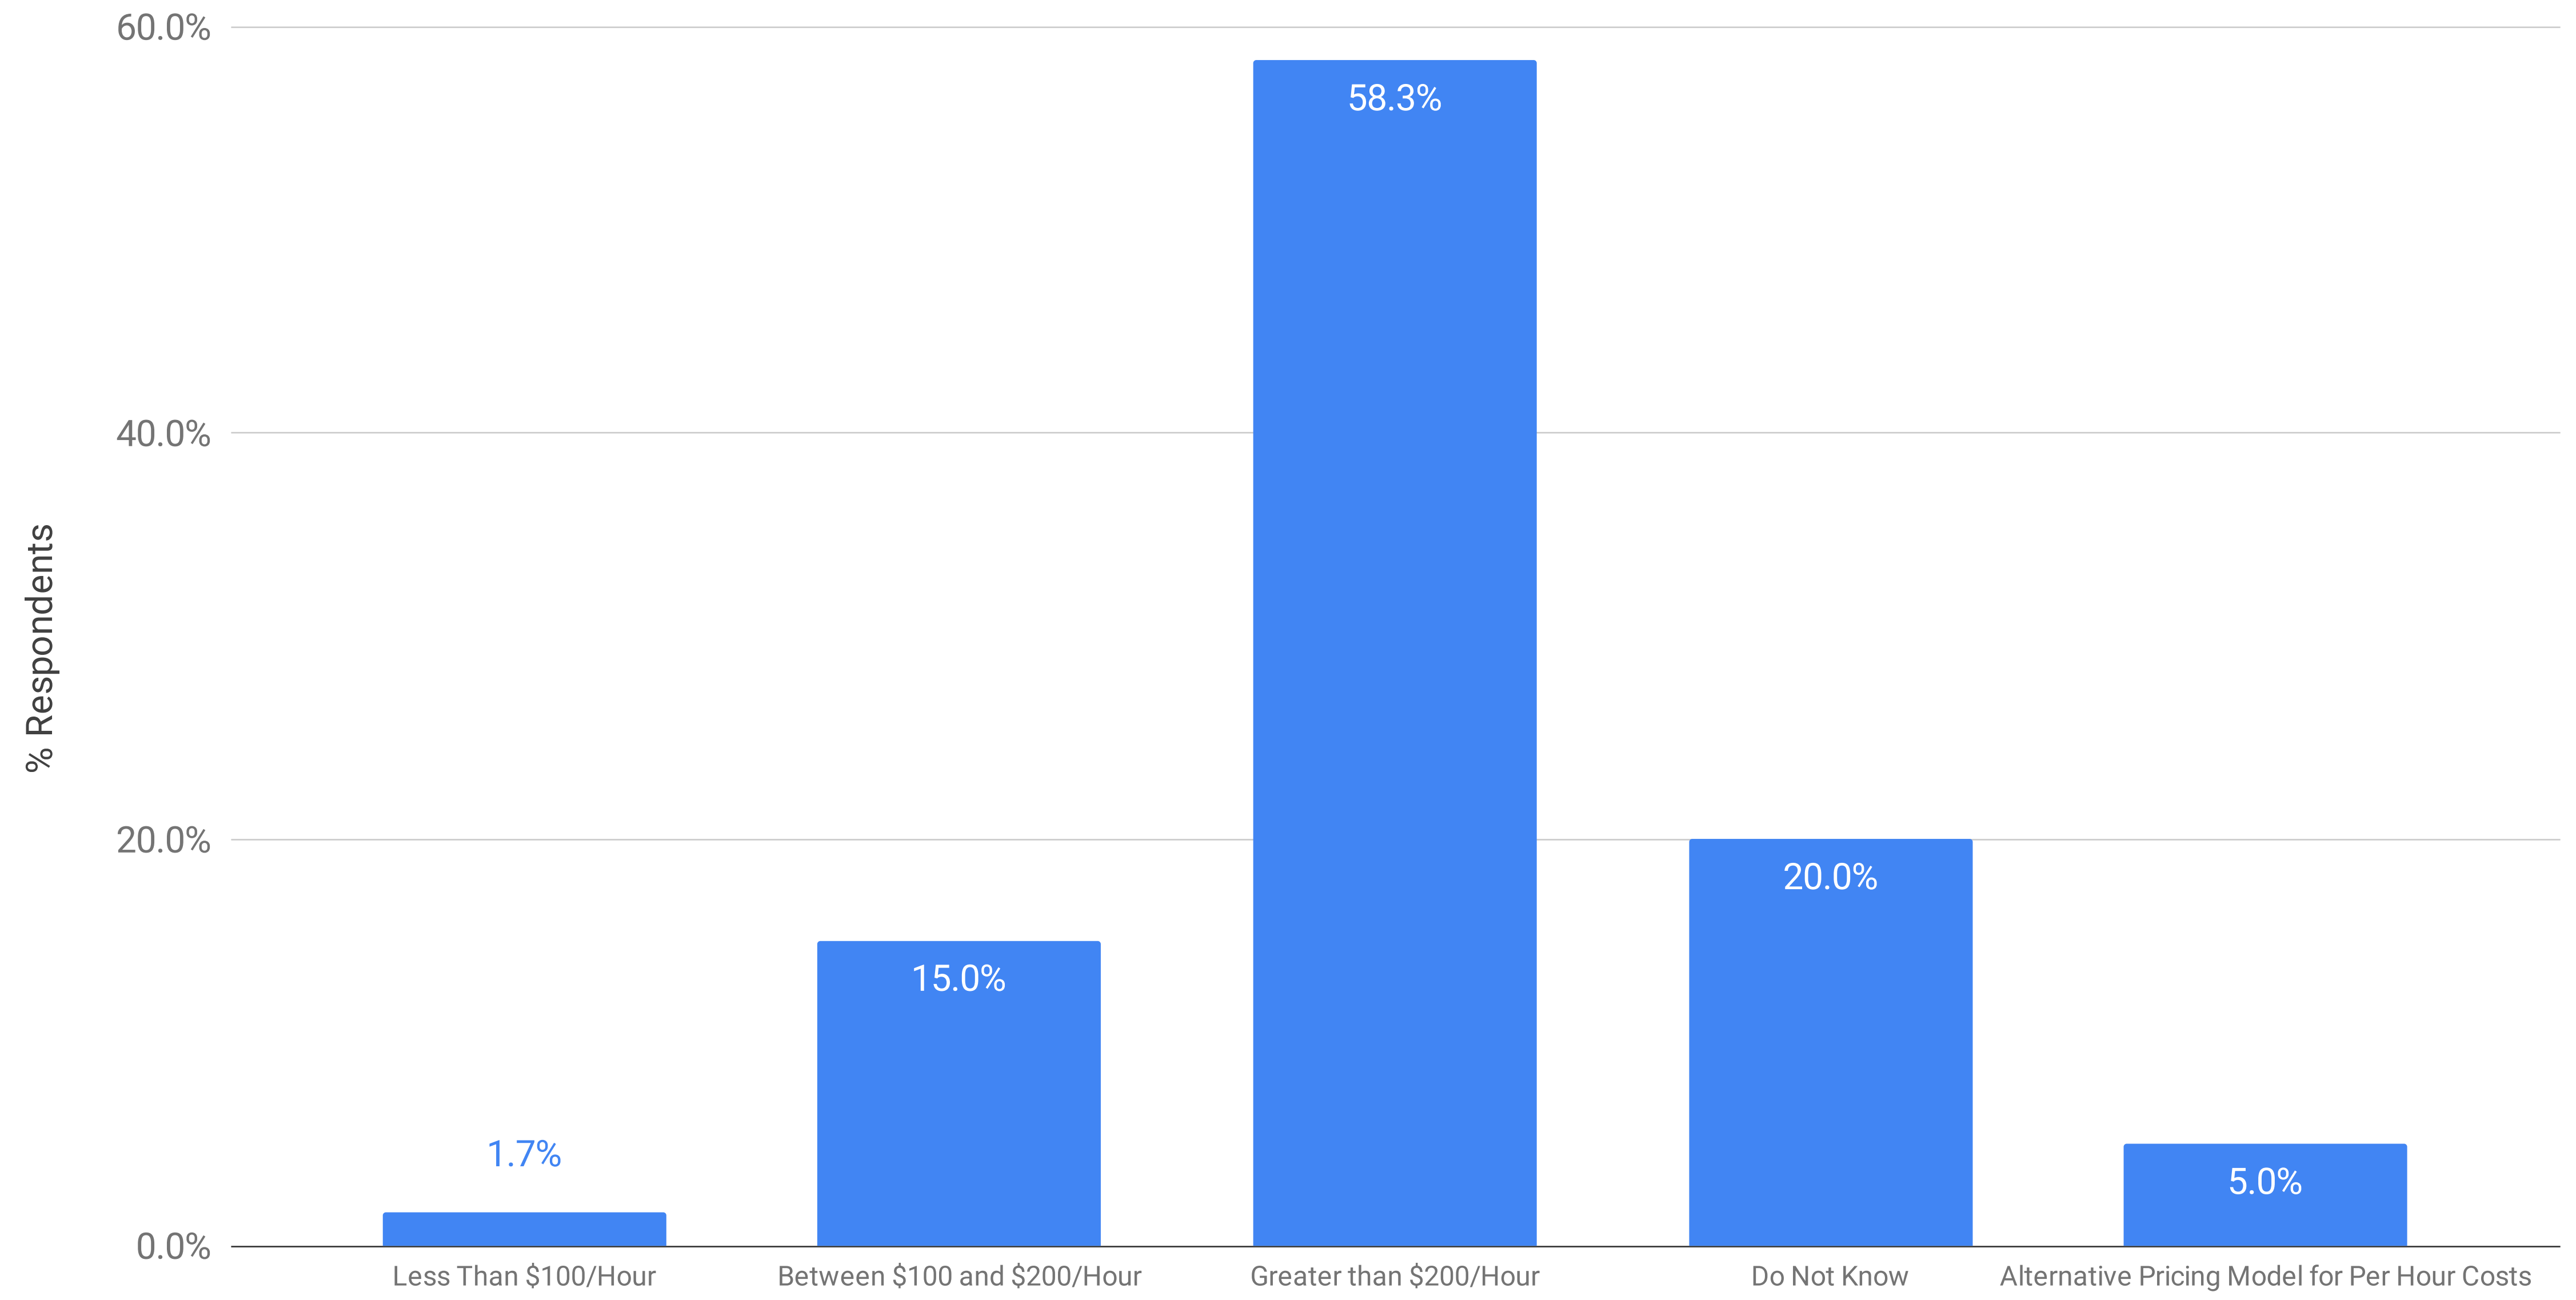

# Processing Pricing: Per Hour Cost of Advanced Project Management Support for eDiscovery

Winter 2023 eDiscovery Pricing Survey (n=60)