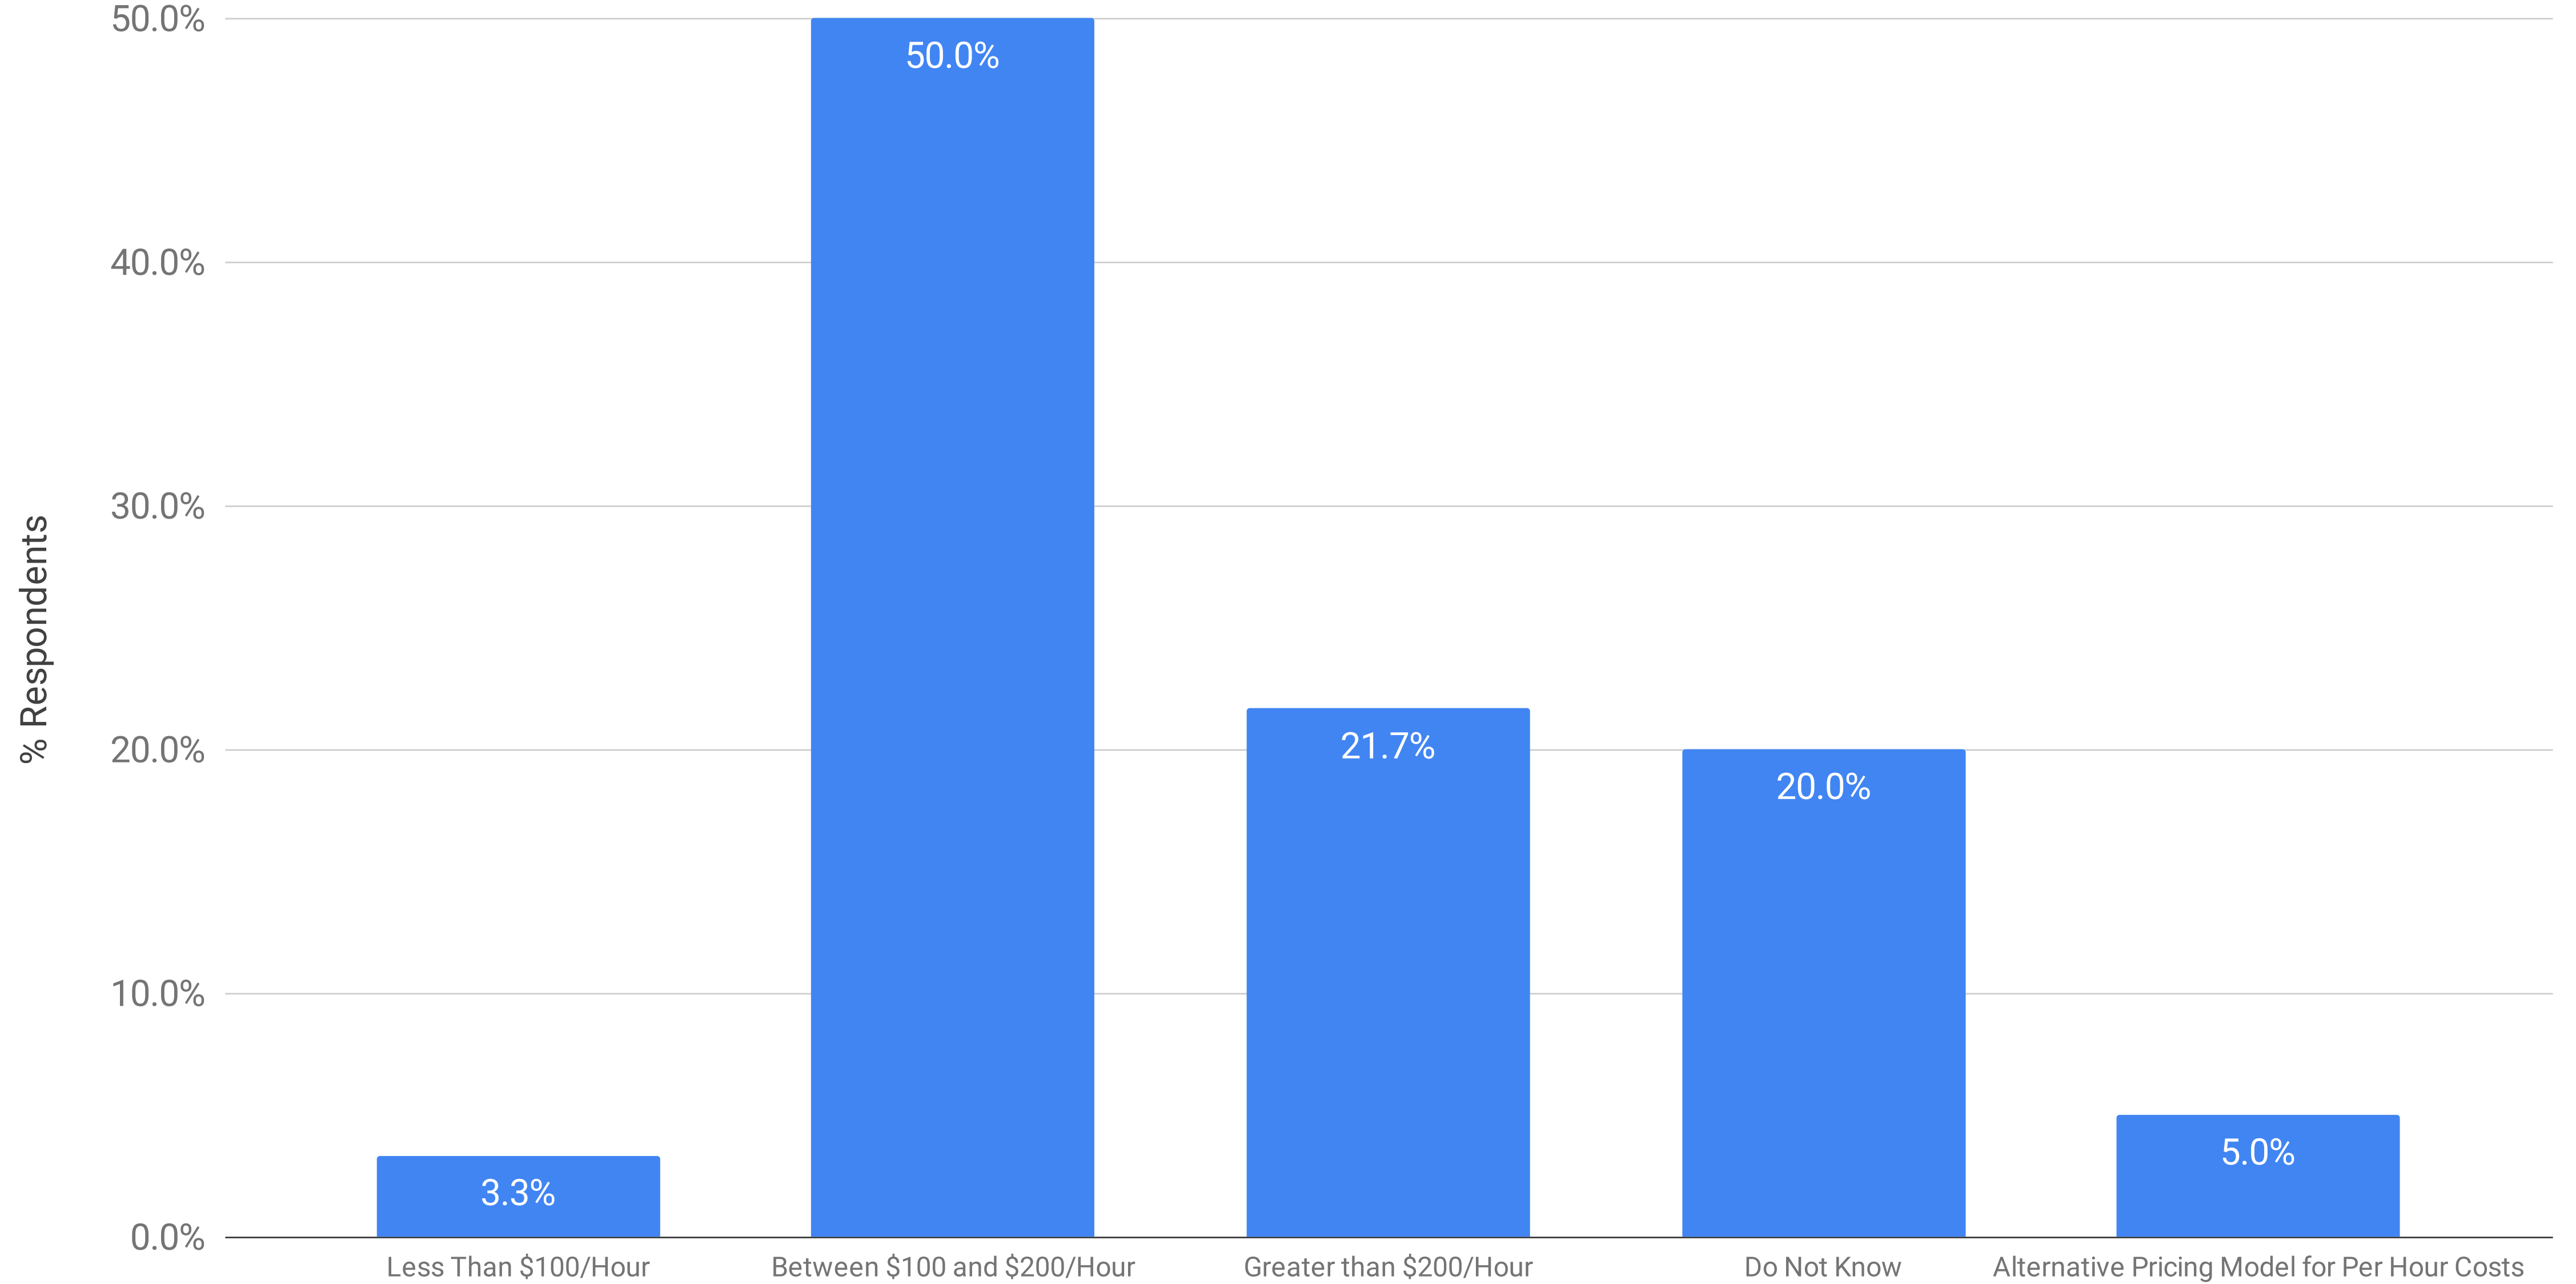

Processing Pricing: Per Hour Cost of Basic Project Management Support for eDiscovery

Winter 2023 eDiscovery Pricing Survey (n=60)