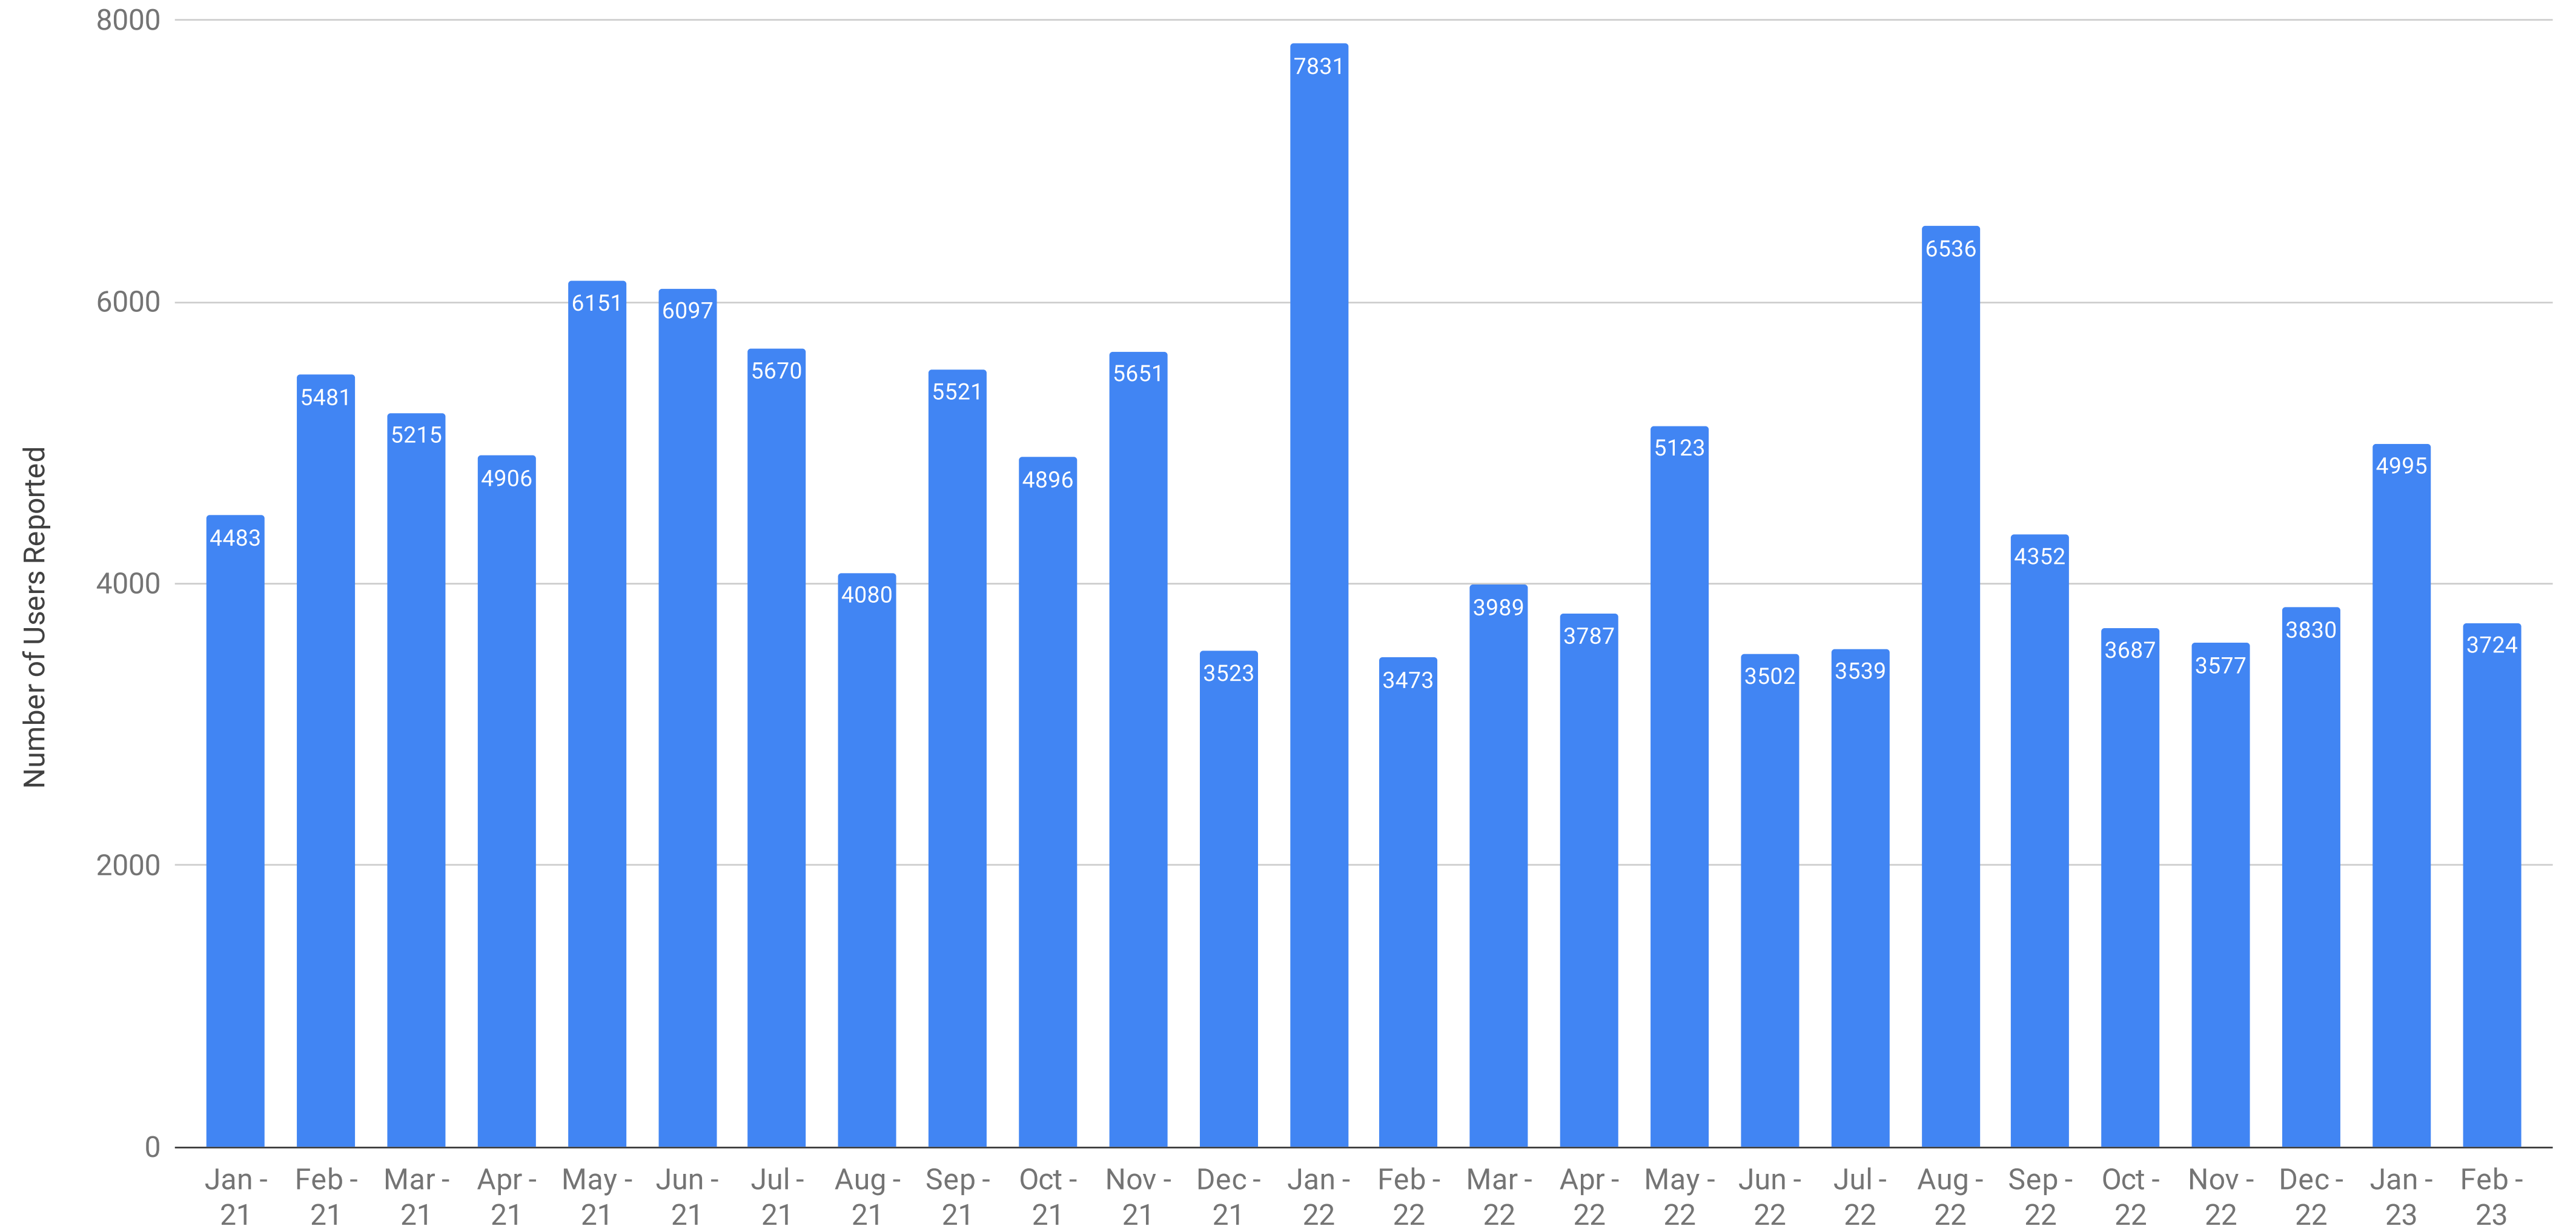

ComplexDiscovery Audience Overview - All Users

The Total Number of Users as Recorded Each Month with Google Analytics

Current Reporting (1 January 2021 - 28 February 2023)