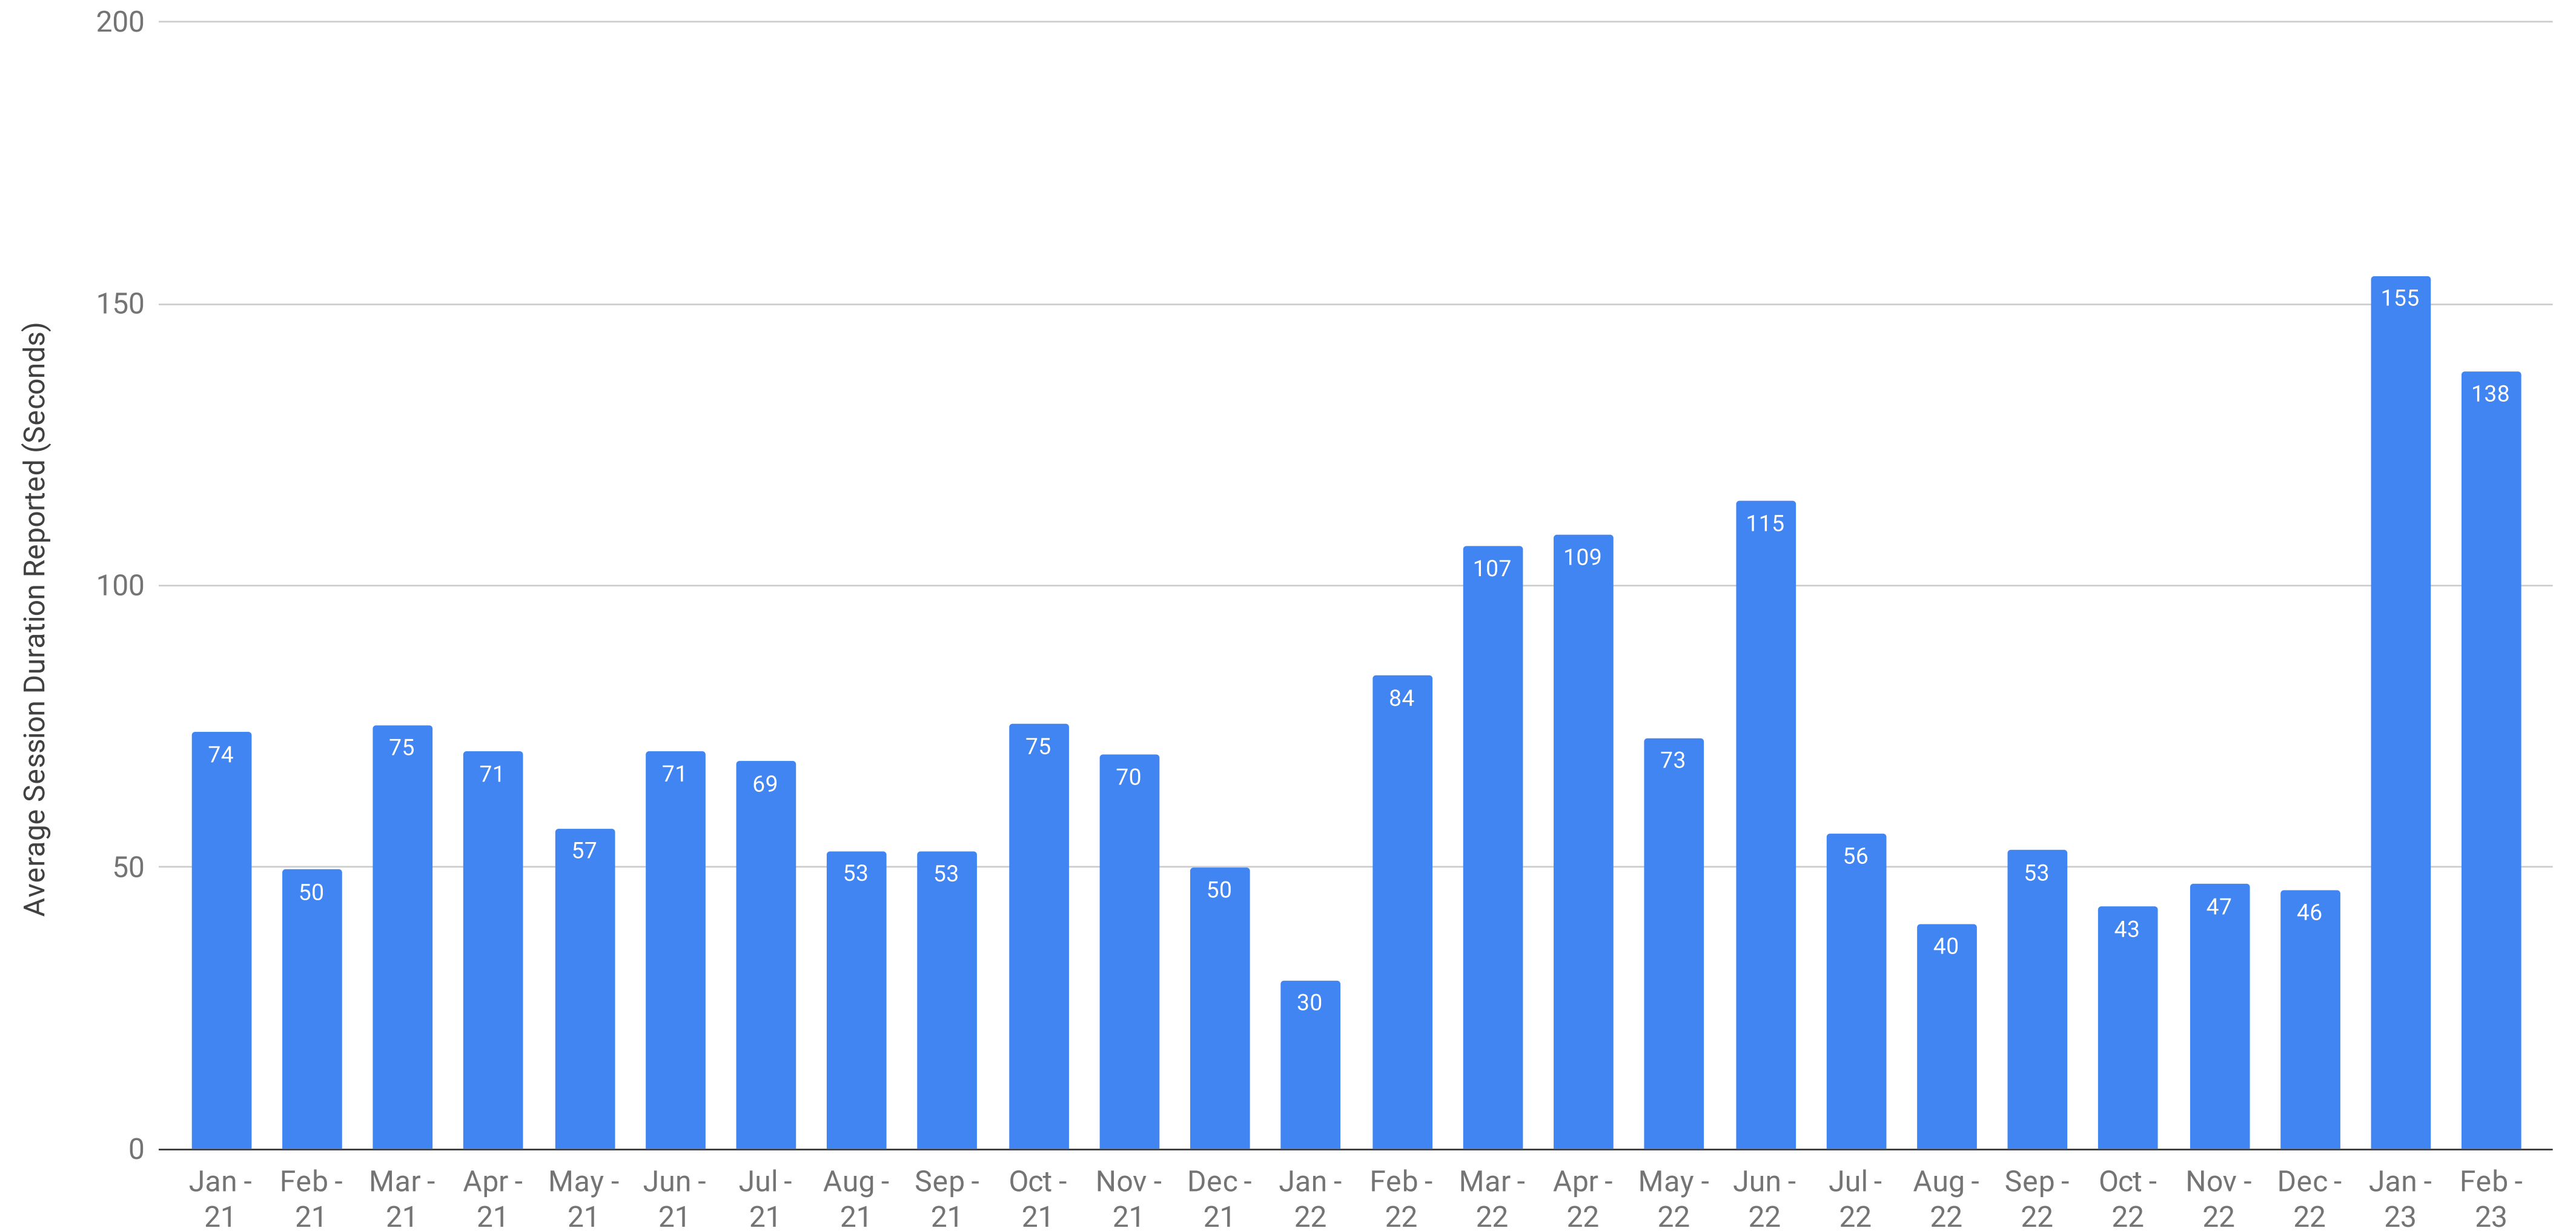

ComplexDiscovery Audience Overview - Average Session Duration

The Average Session Duration in Seconds as Recorded Each Month with Google Analytics

Current Reporting (1 January 2021 - 28 February 2023)