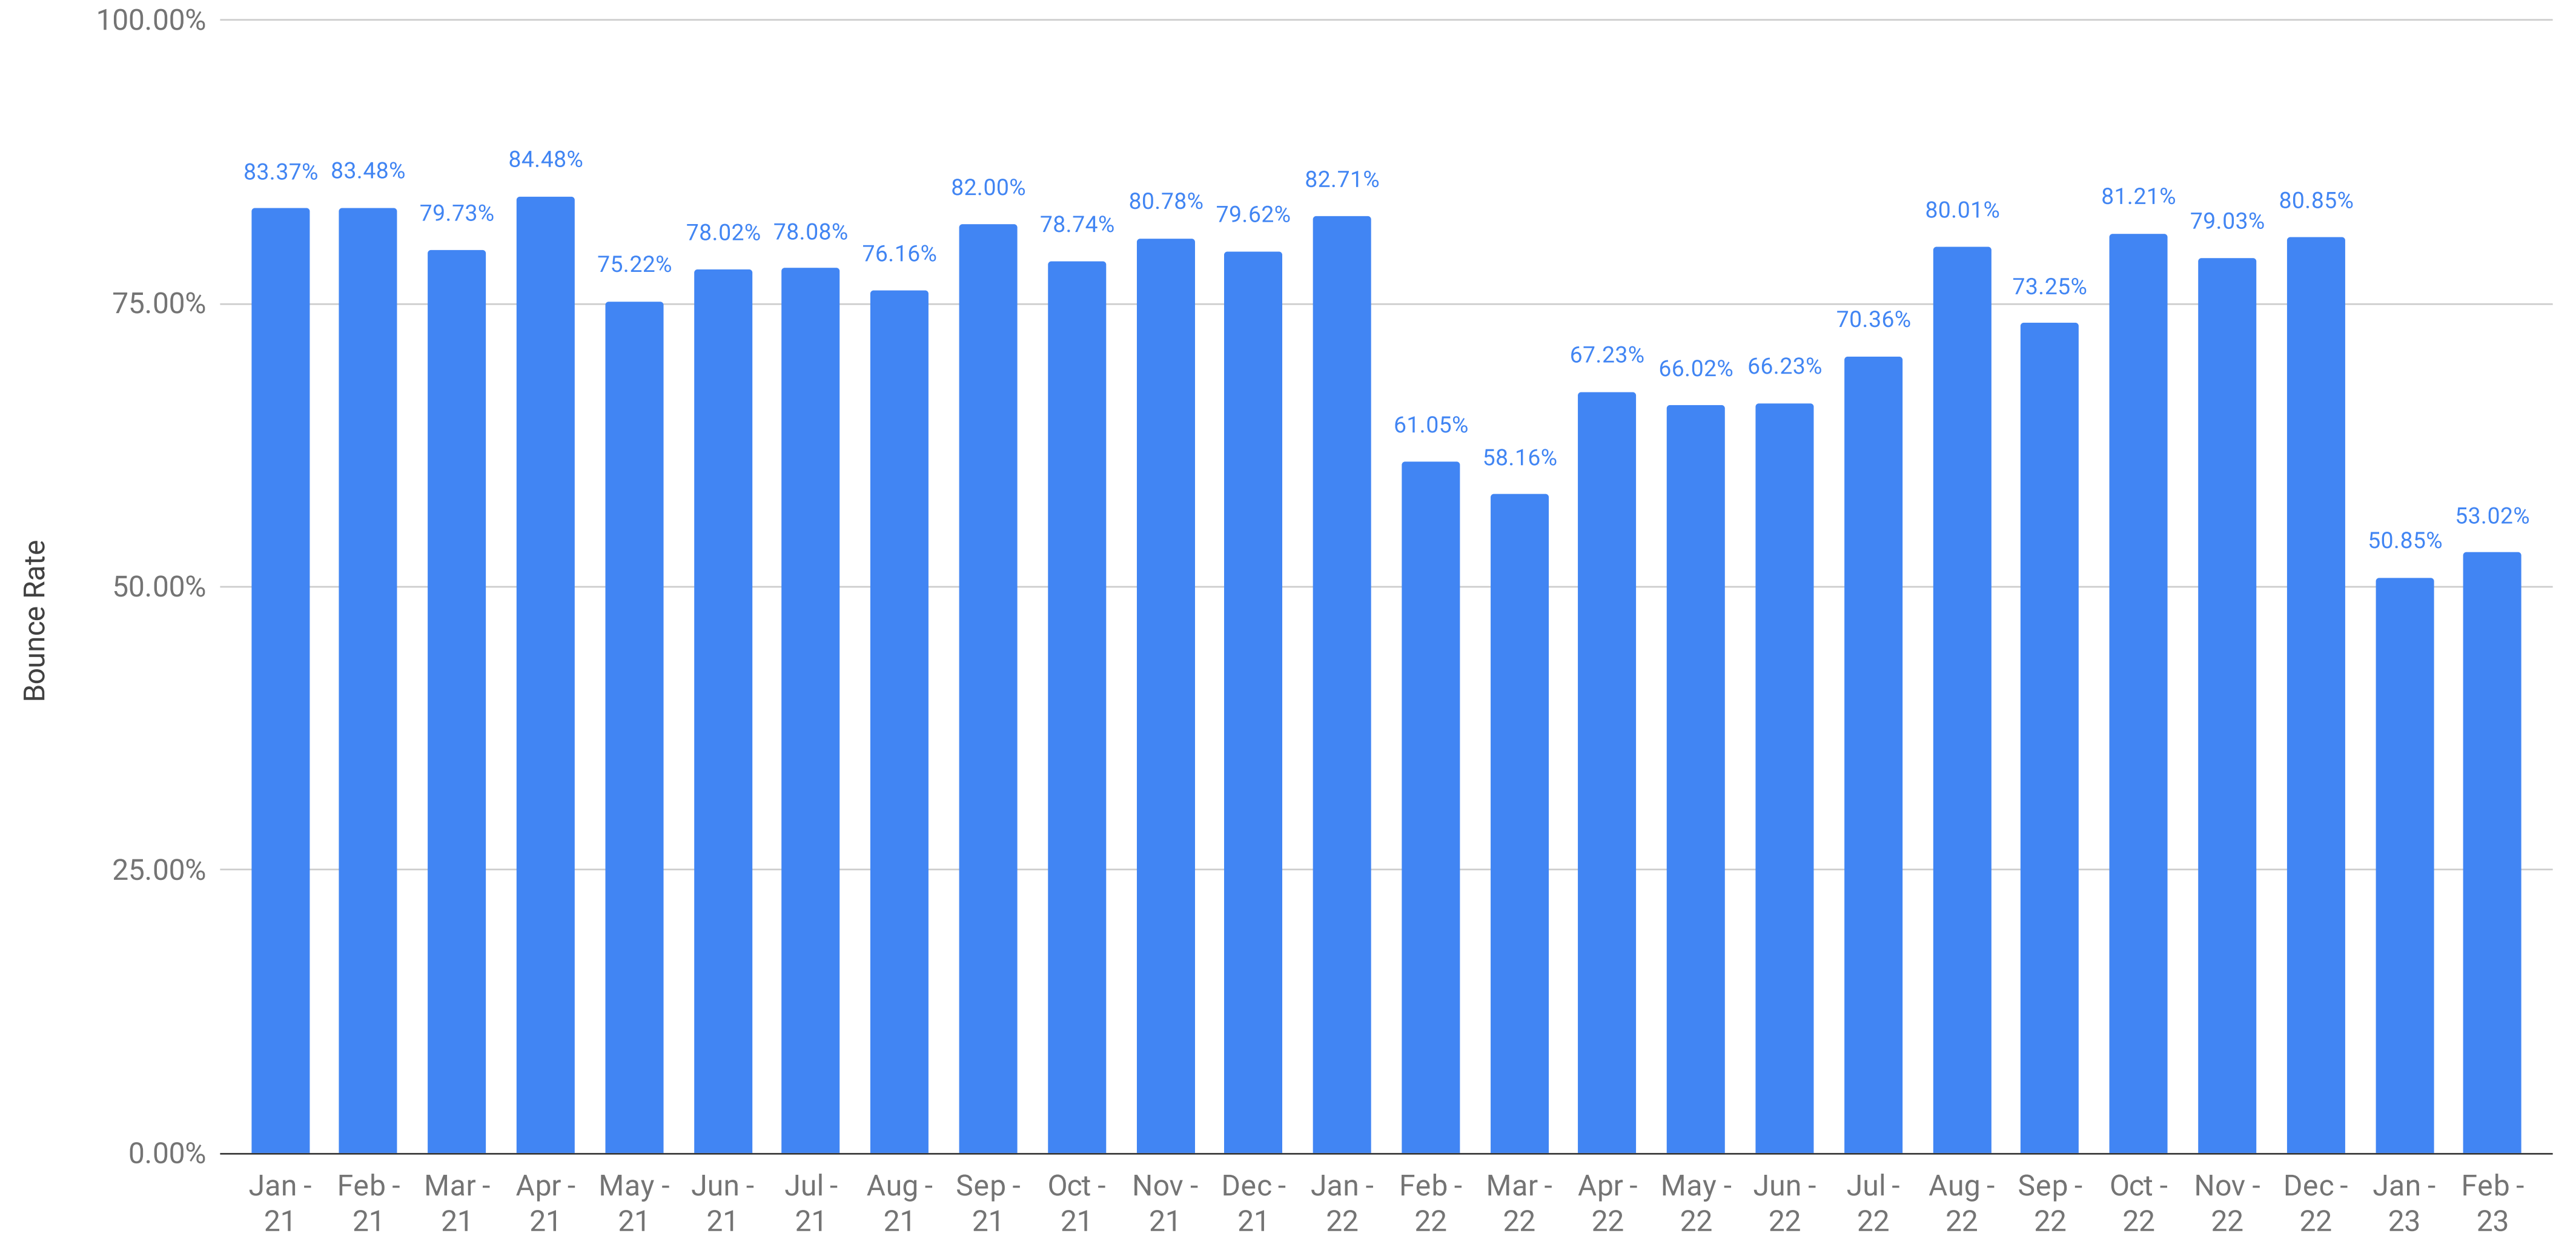

ComplexDiscovery Audience Overview - Bounce Rate

The Bounce Rate as Recorded Each Month with Google Analytics

Current Reporting (1 January 2021 - 28 February 2023)