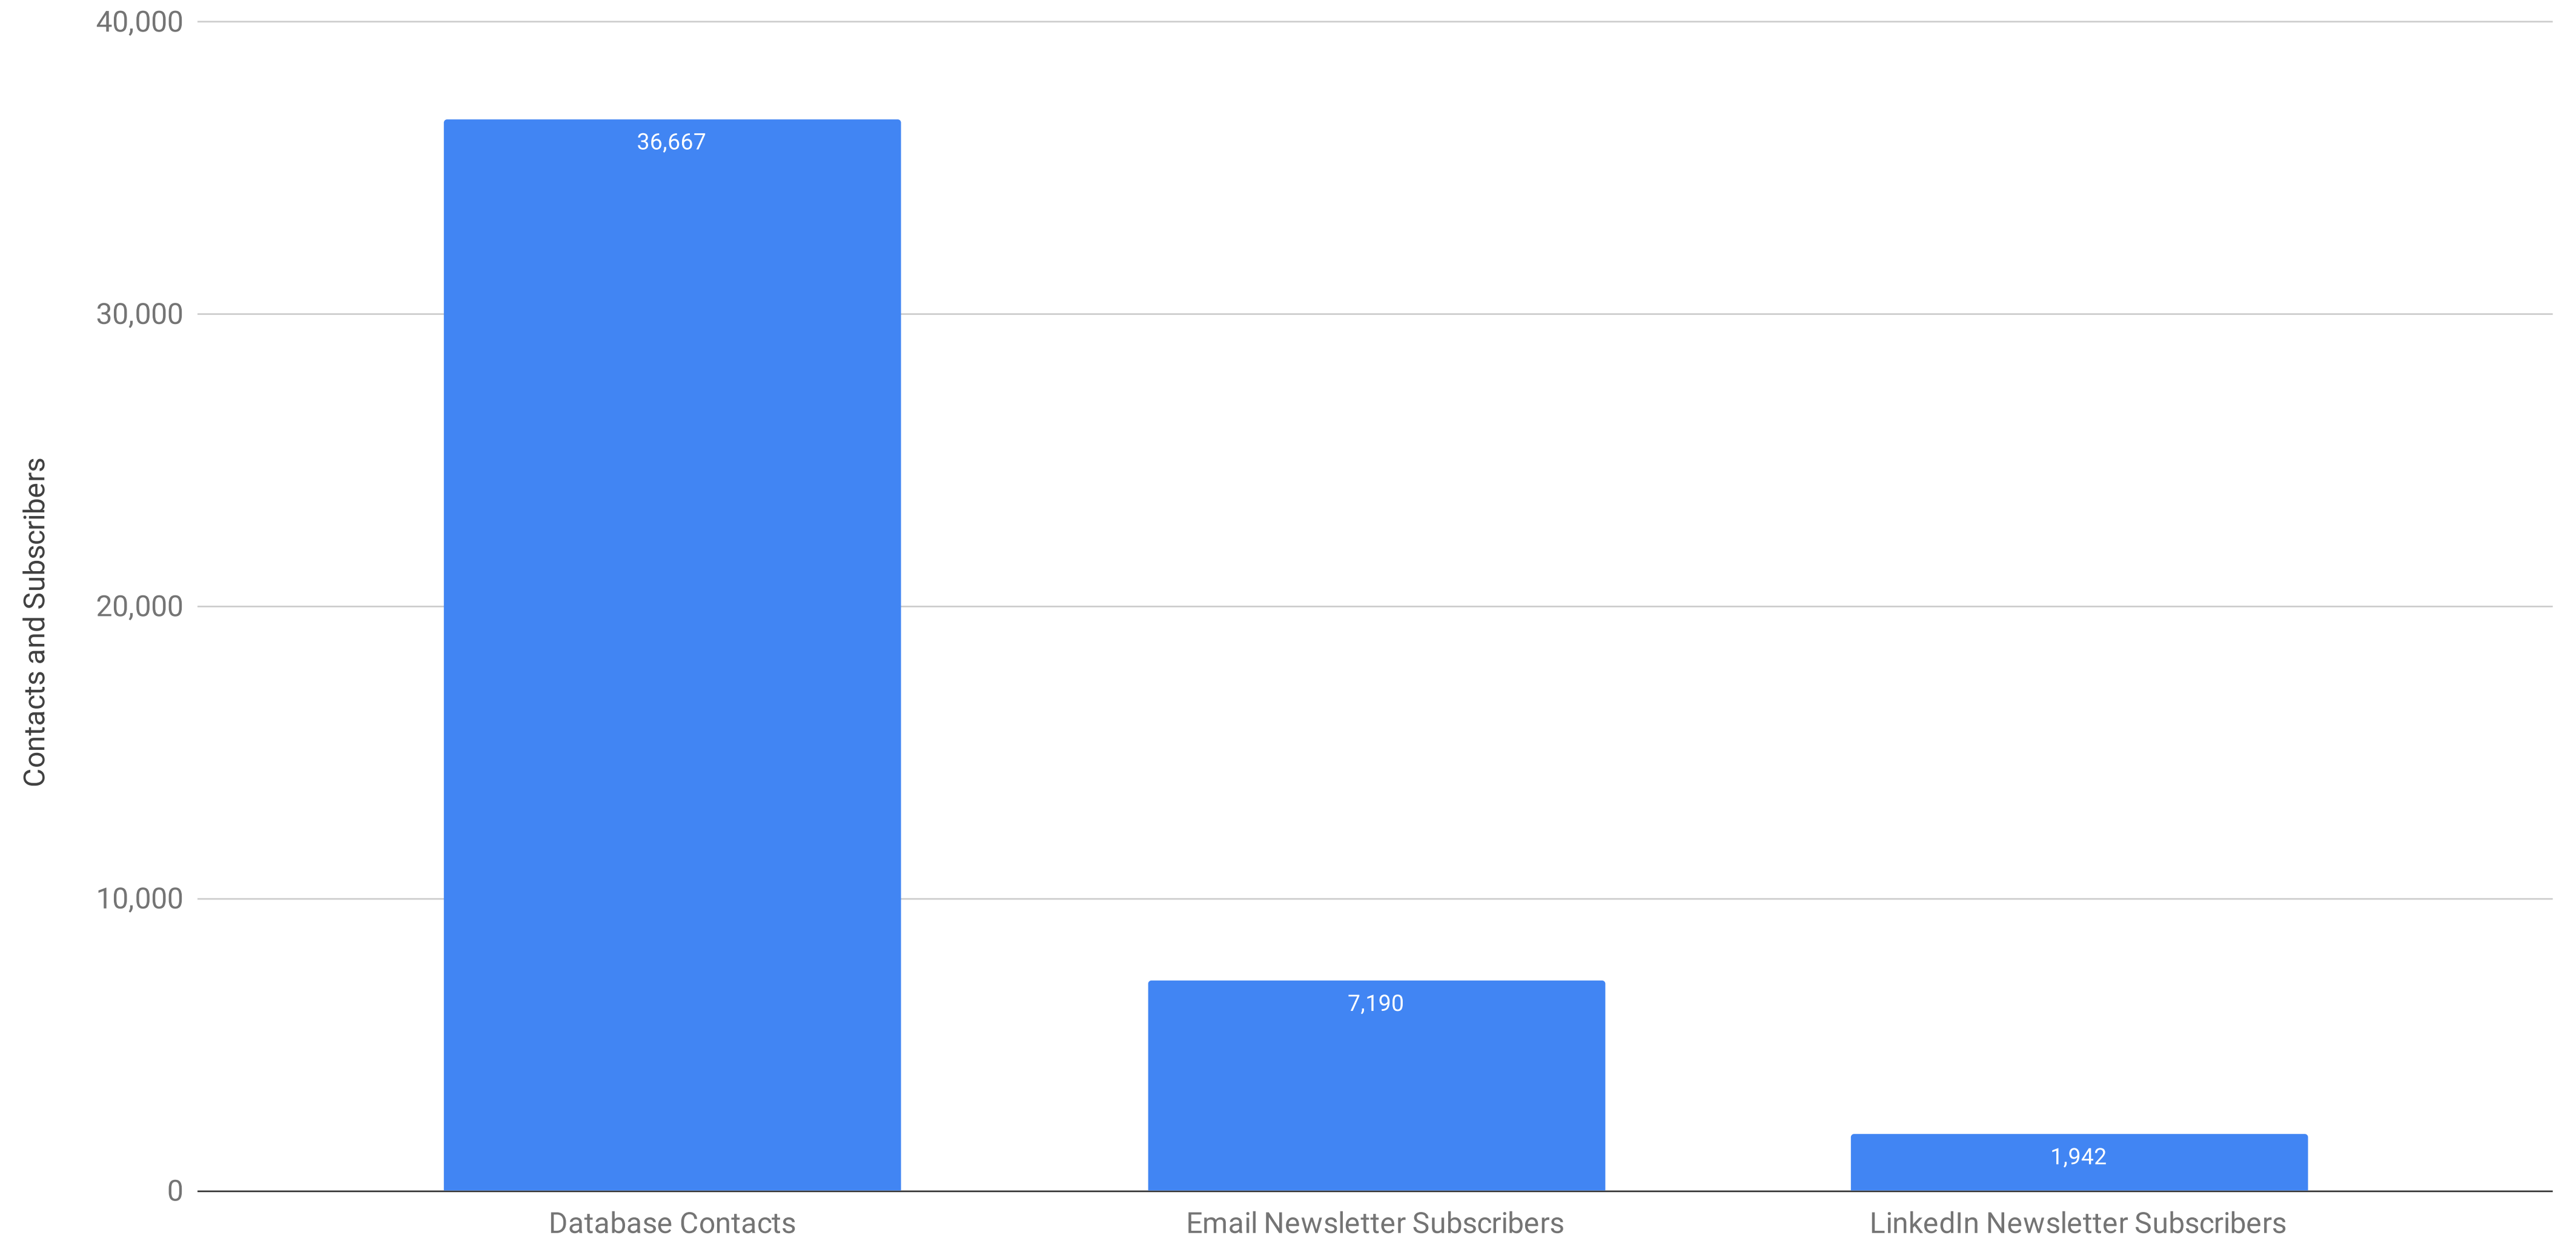

ComplexDiscovery Audience Overview - Database Contacts and Newsletter Subscribers

The Number of Contacts and Subscribers as Recorded on February 28, 2023 via Pipedrive, Mailchimp, and LinkedIn

Current Reporting (28 February 2023)