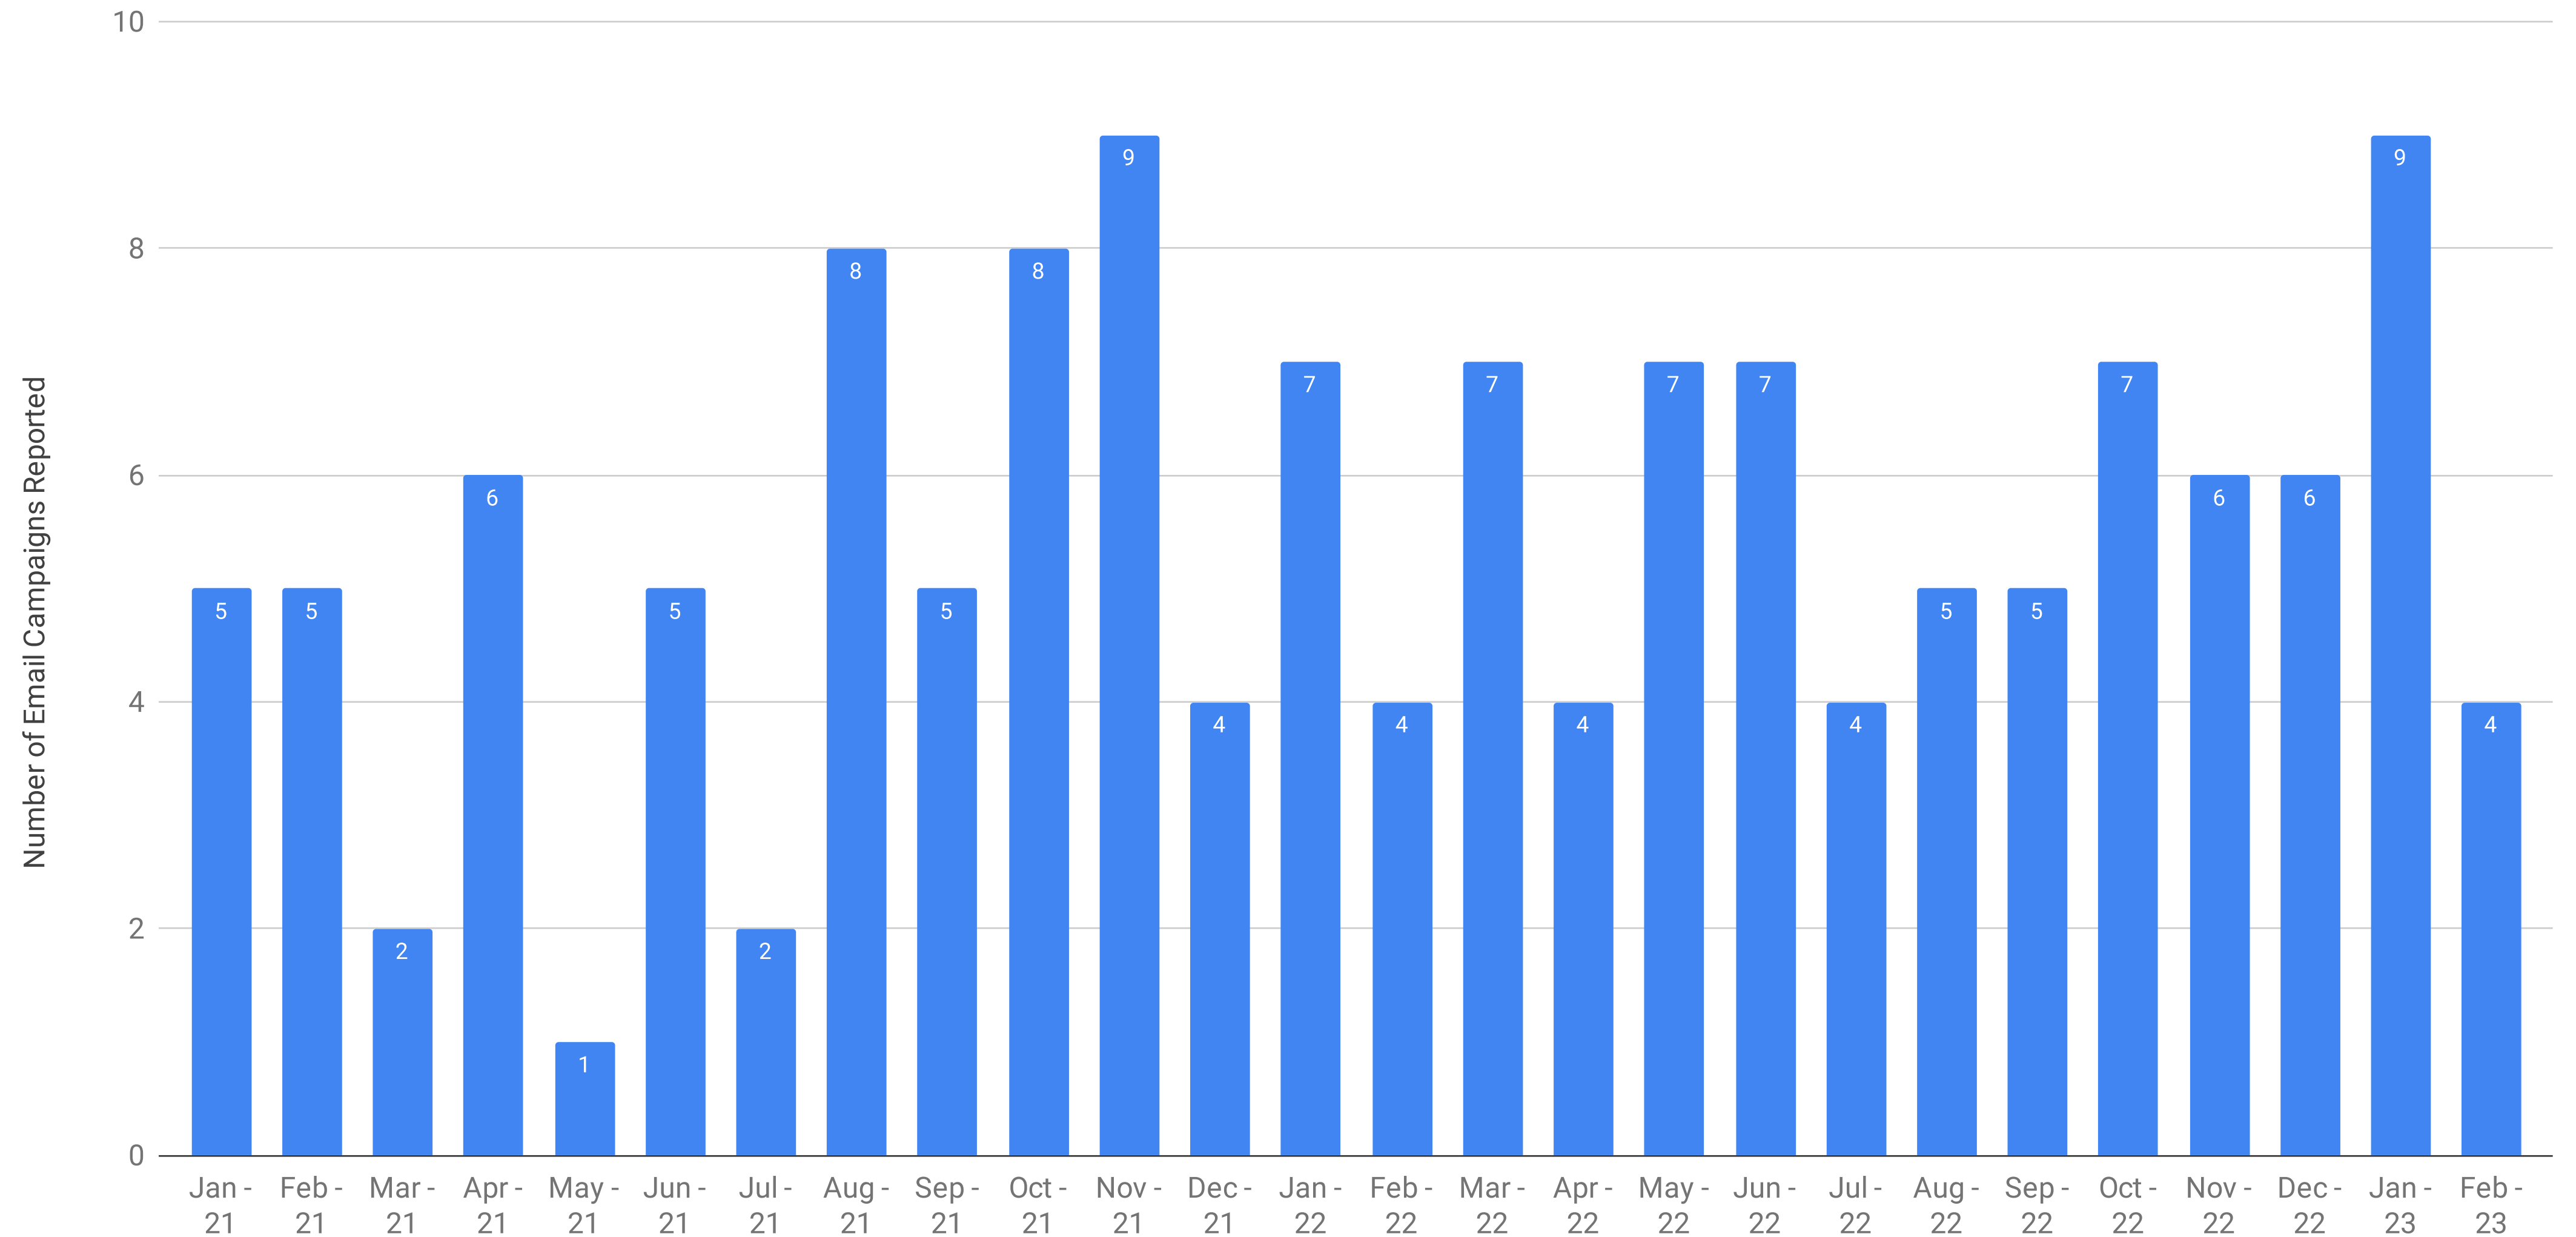

ComplexDiscovery Audience Overview - Email Campaigns Sent

The Total Number Email Campaigns as Recorded Each Month with Mailchimp

Current Reporting (1 January 2021 - 28 February 2023)