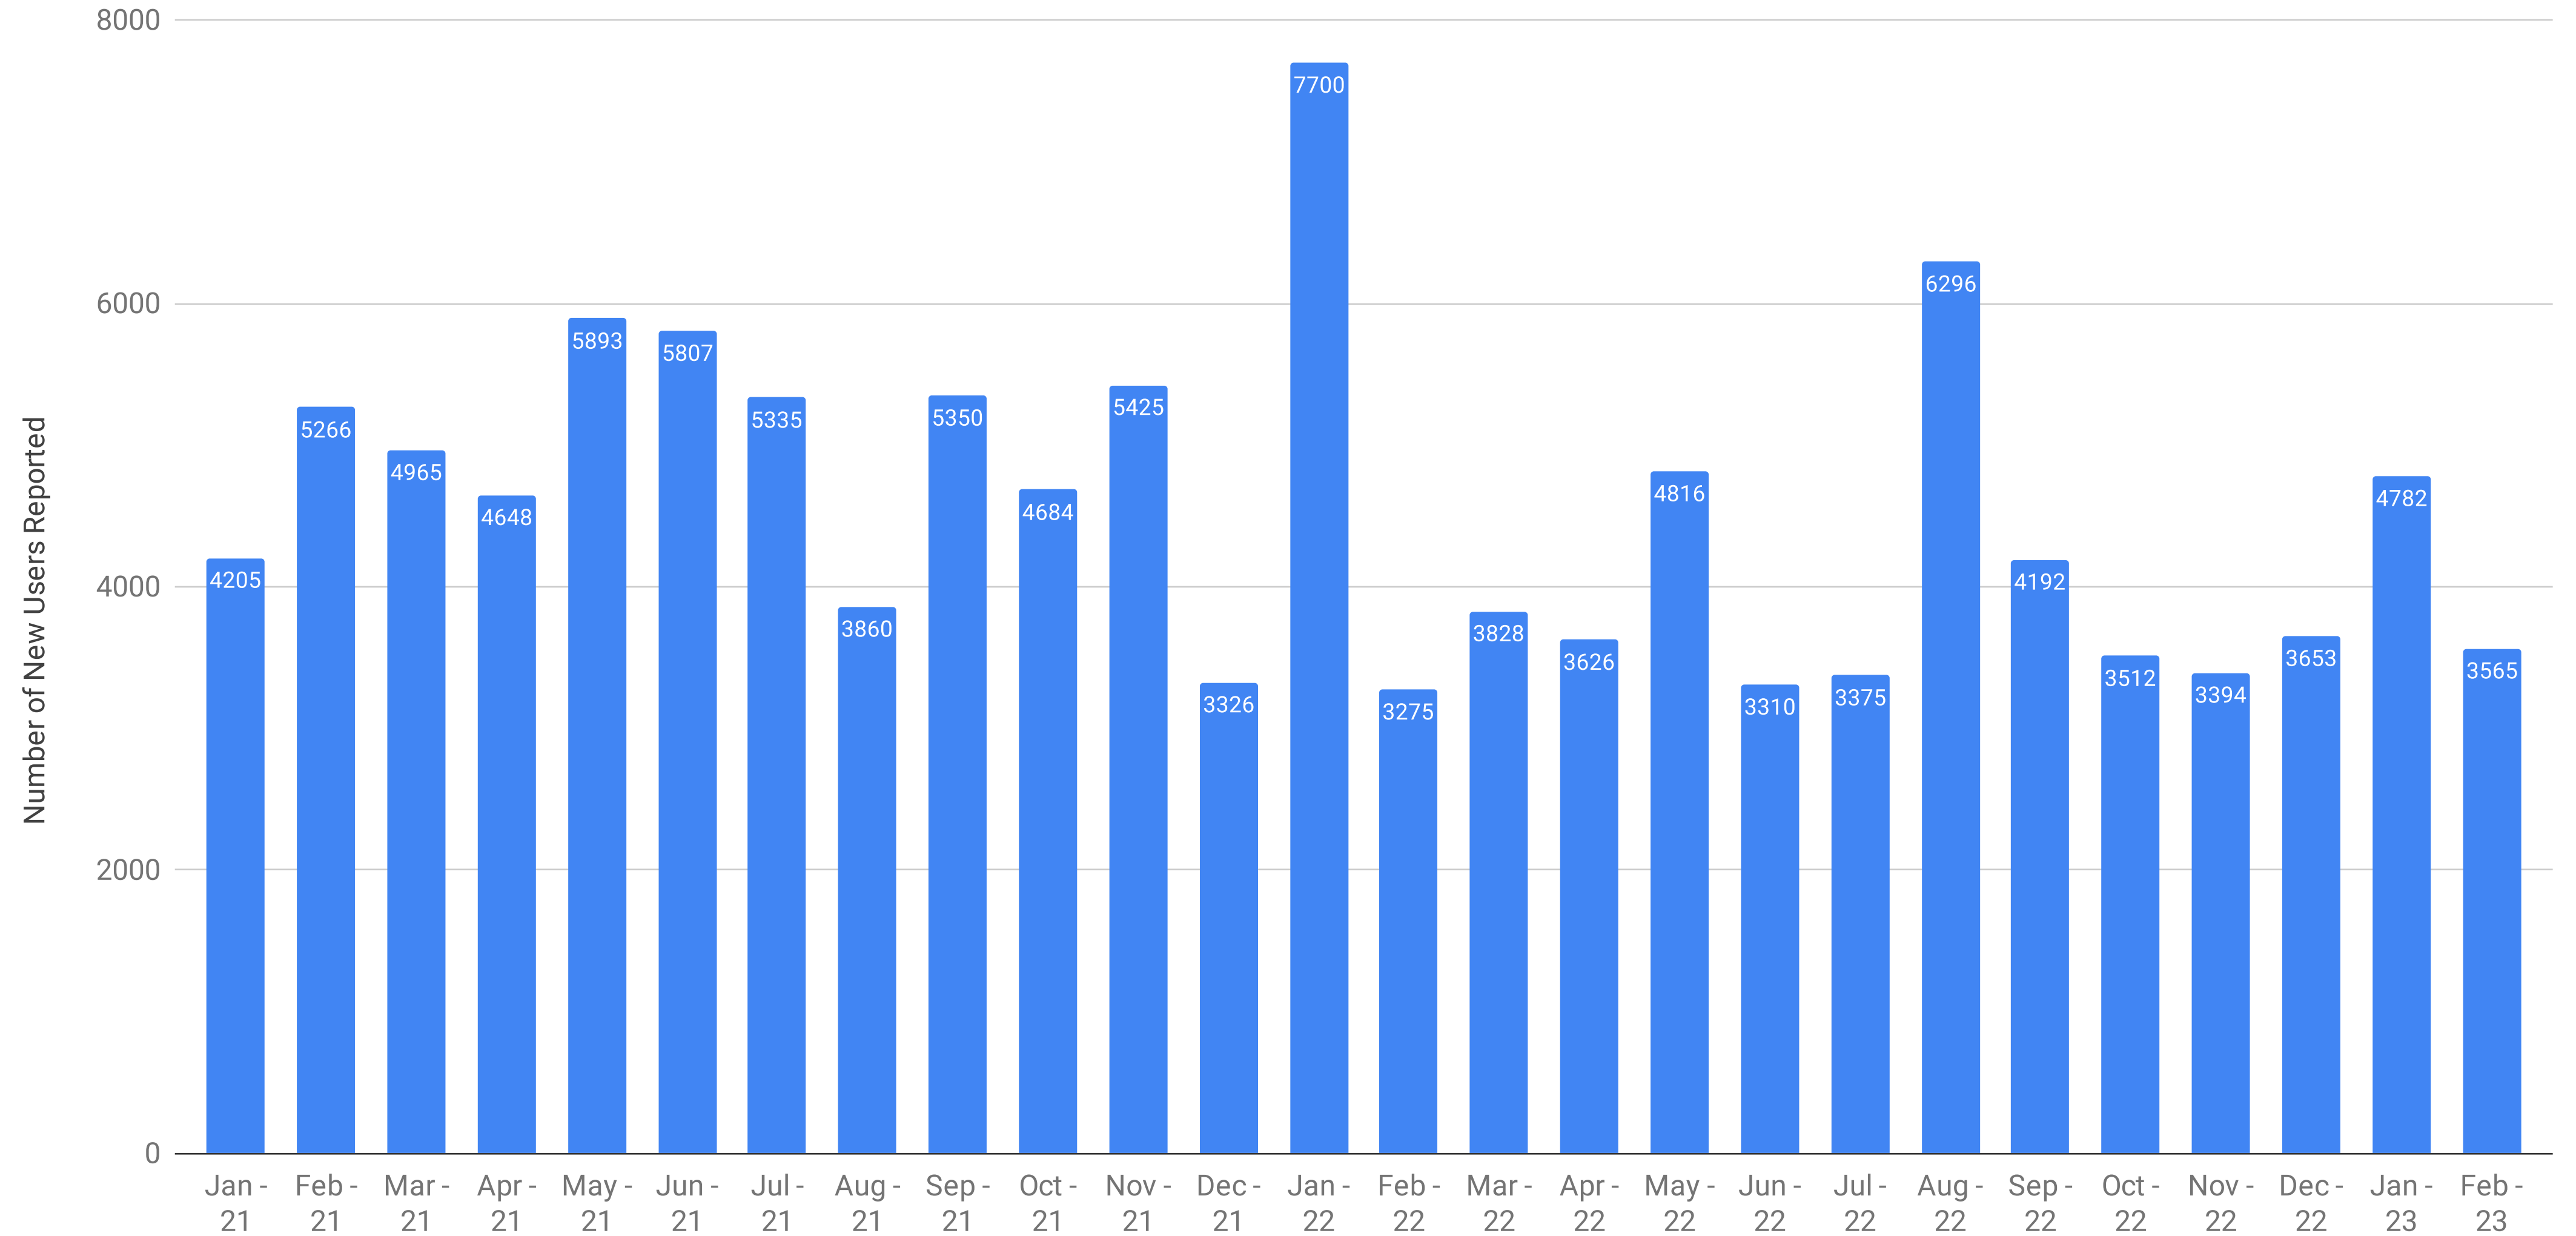

ComplexDiscovery Audience Overview - New Users

The Total Number of New Users as Recorded Each Month with Google Analytics

Current Reporting (1 January 2021 - 28 February 2023)