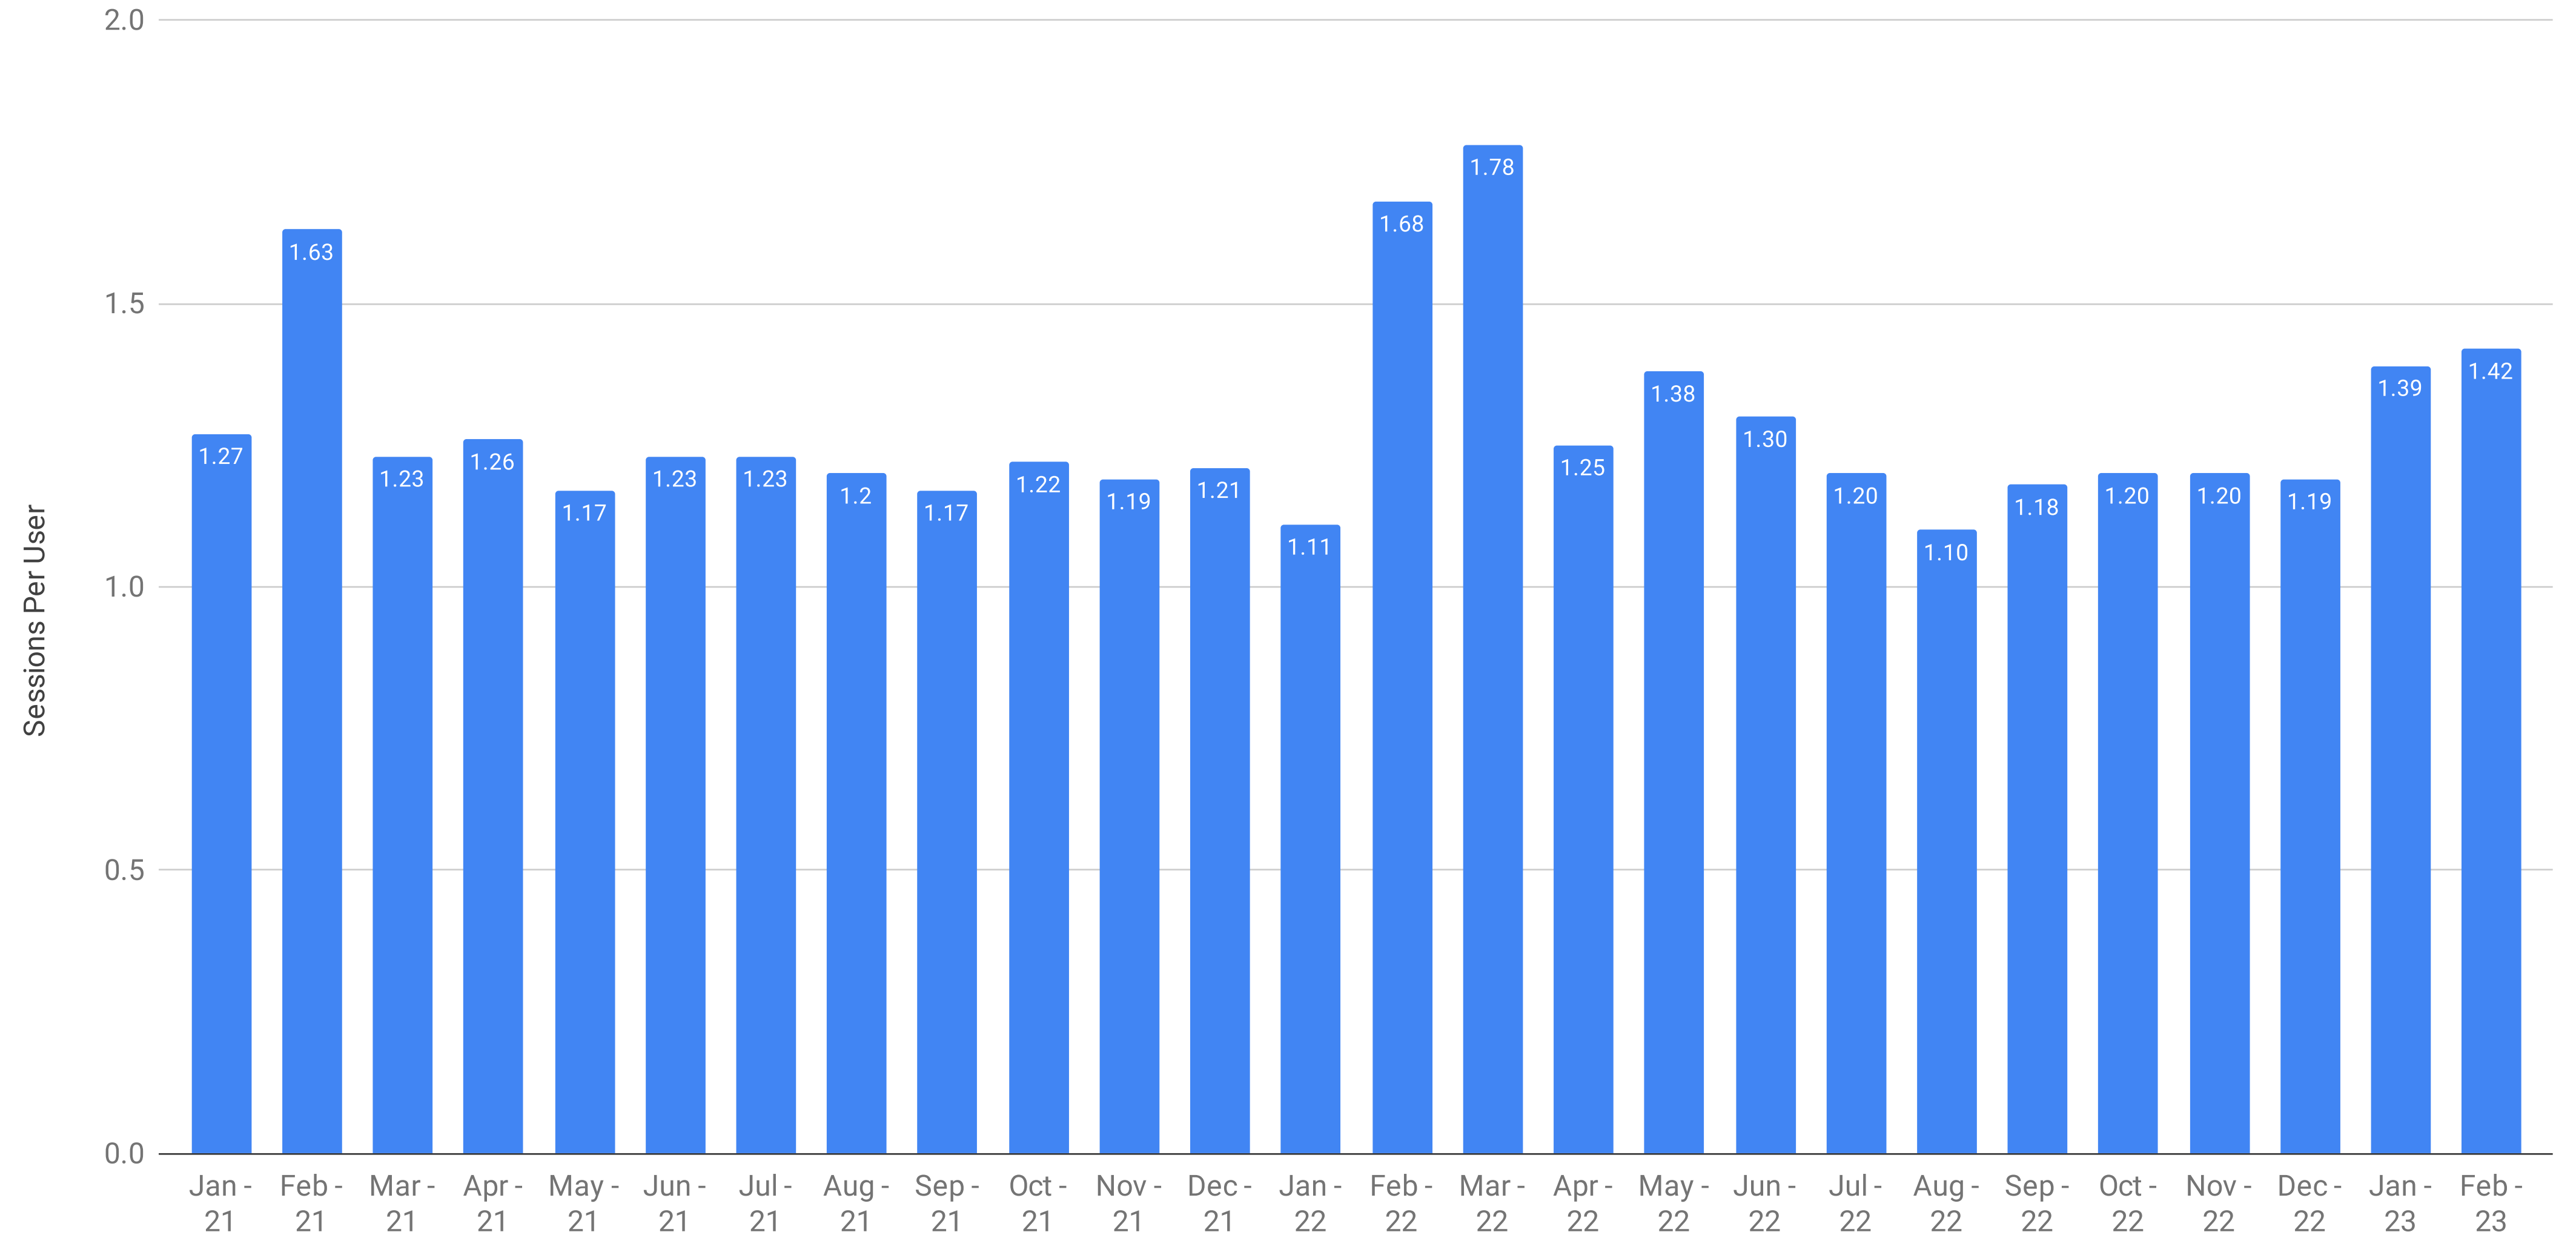

# ComplexDiscovery Audience Overview - Number of Sessions Per User

The Number of Sessions Per User as Recorded Each Month with Google Analytics

Current Reporting (1 January 2021 - 28 February 2023)