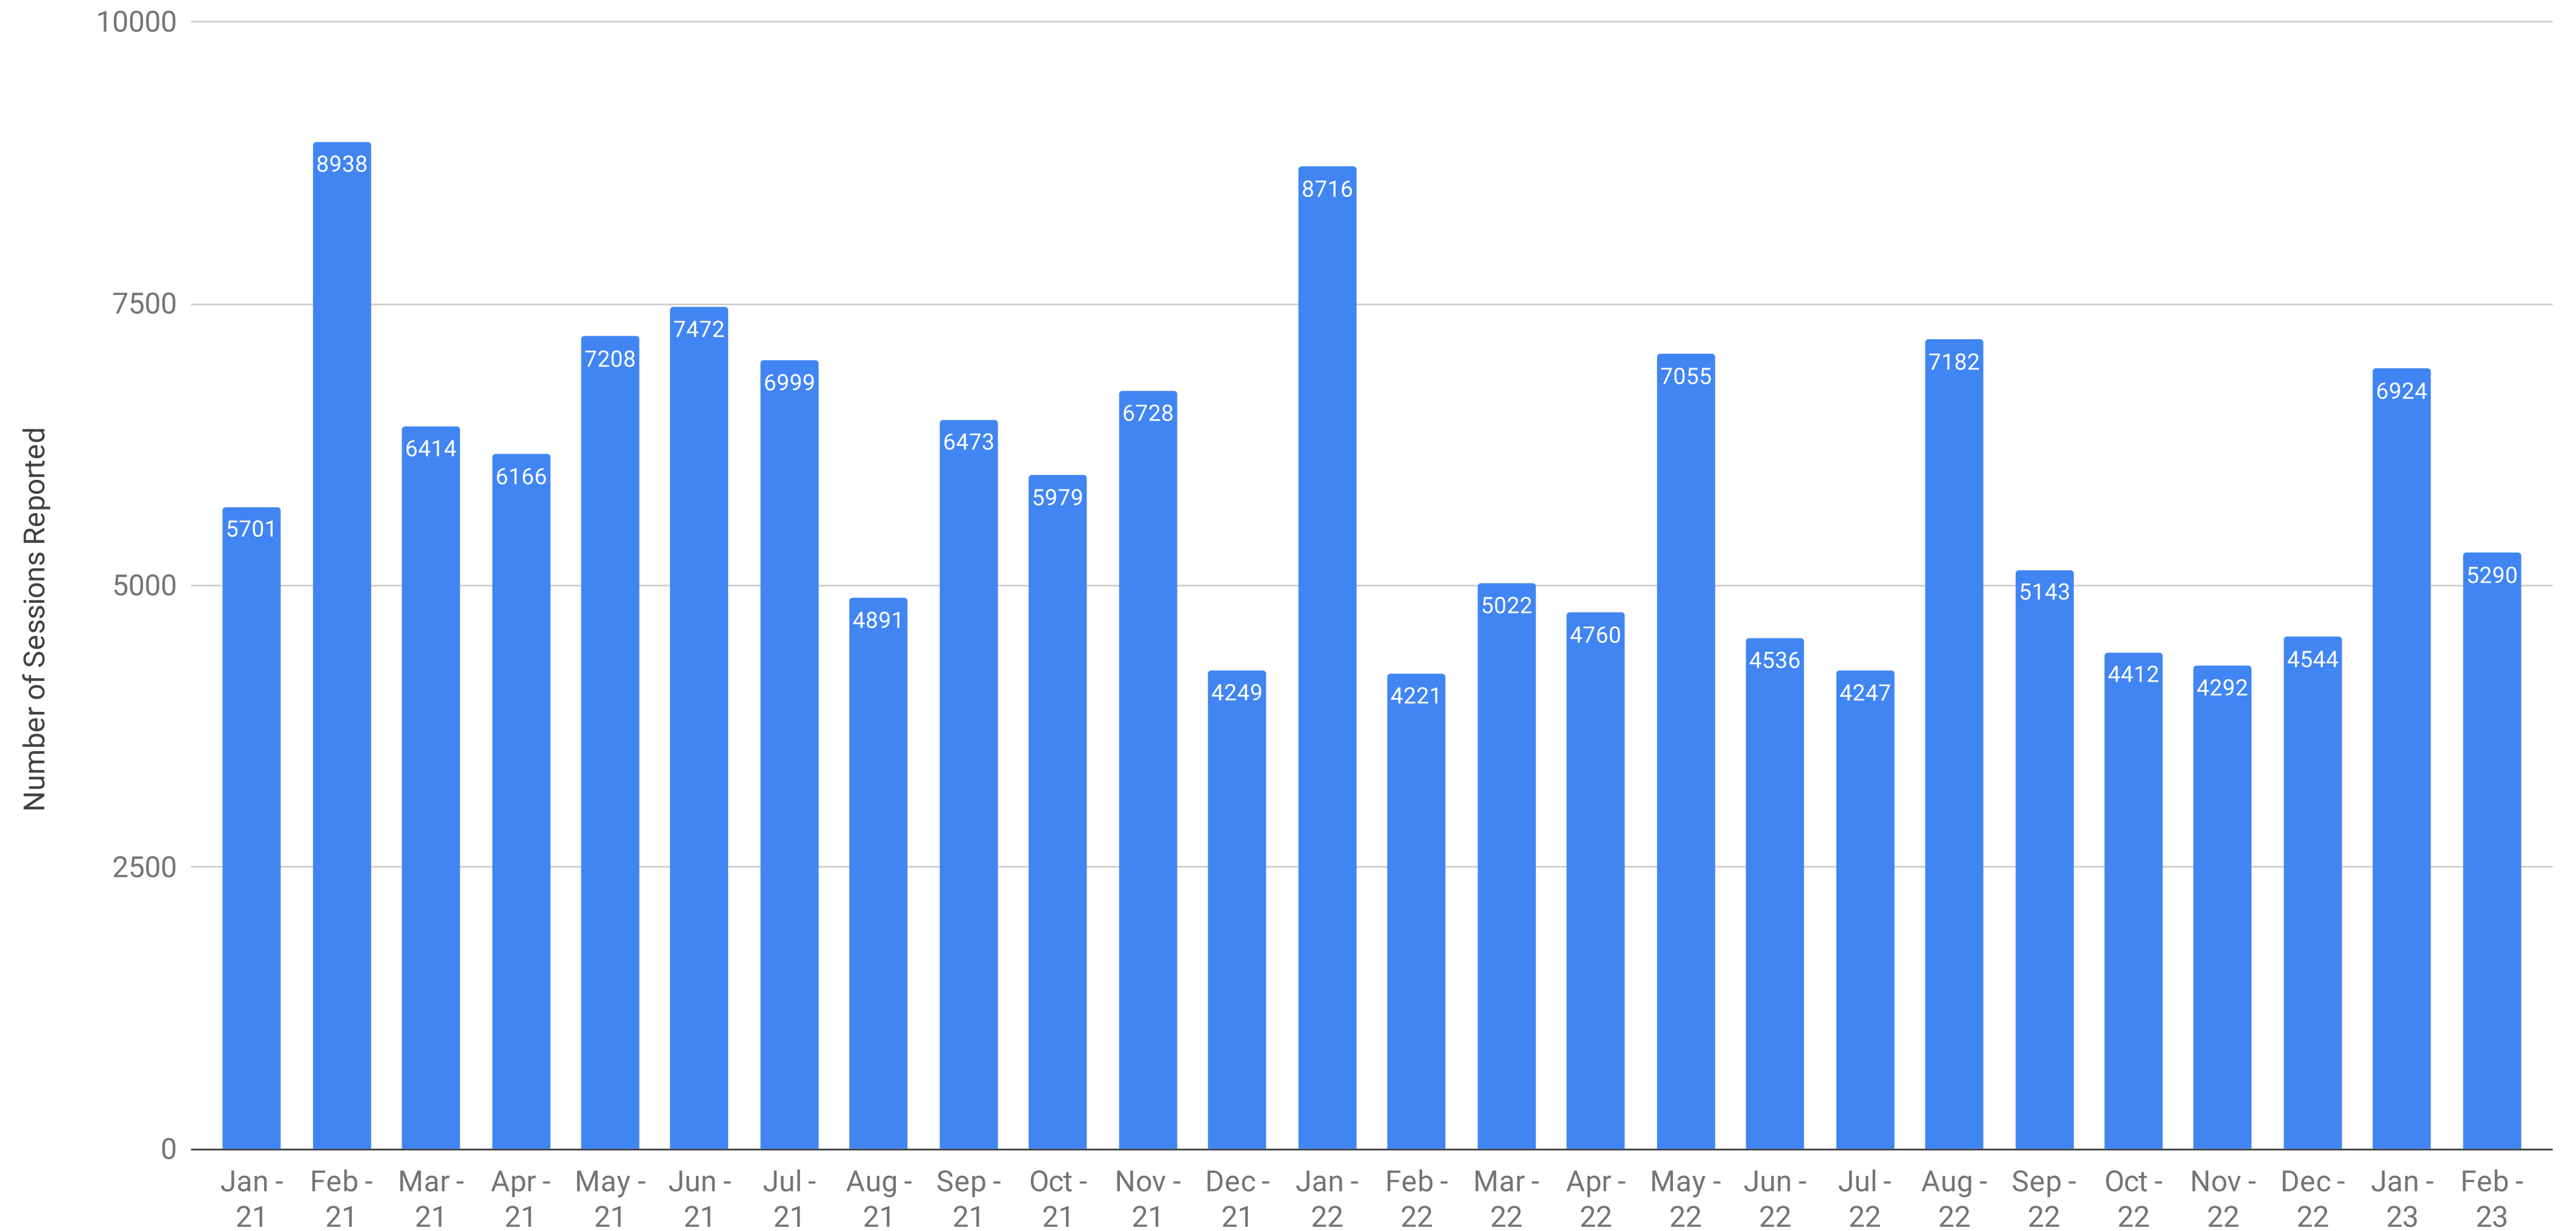

ComplexDiscovery Audience Overview - Sessions

The Total Number of Sessions as Recorded Each Month with Google Analytics

Current Reporting (1 January 2021 - 28 February 2023)