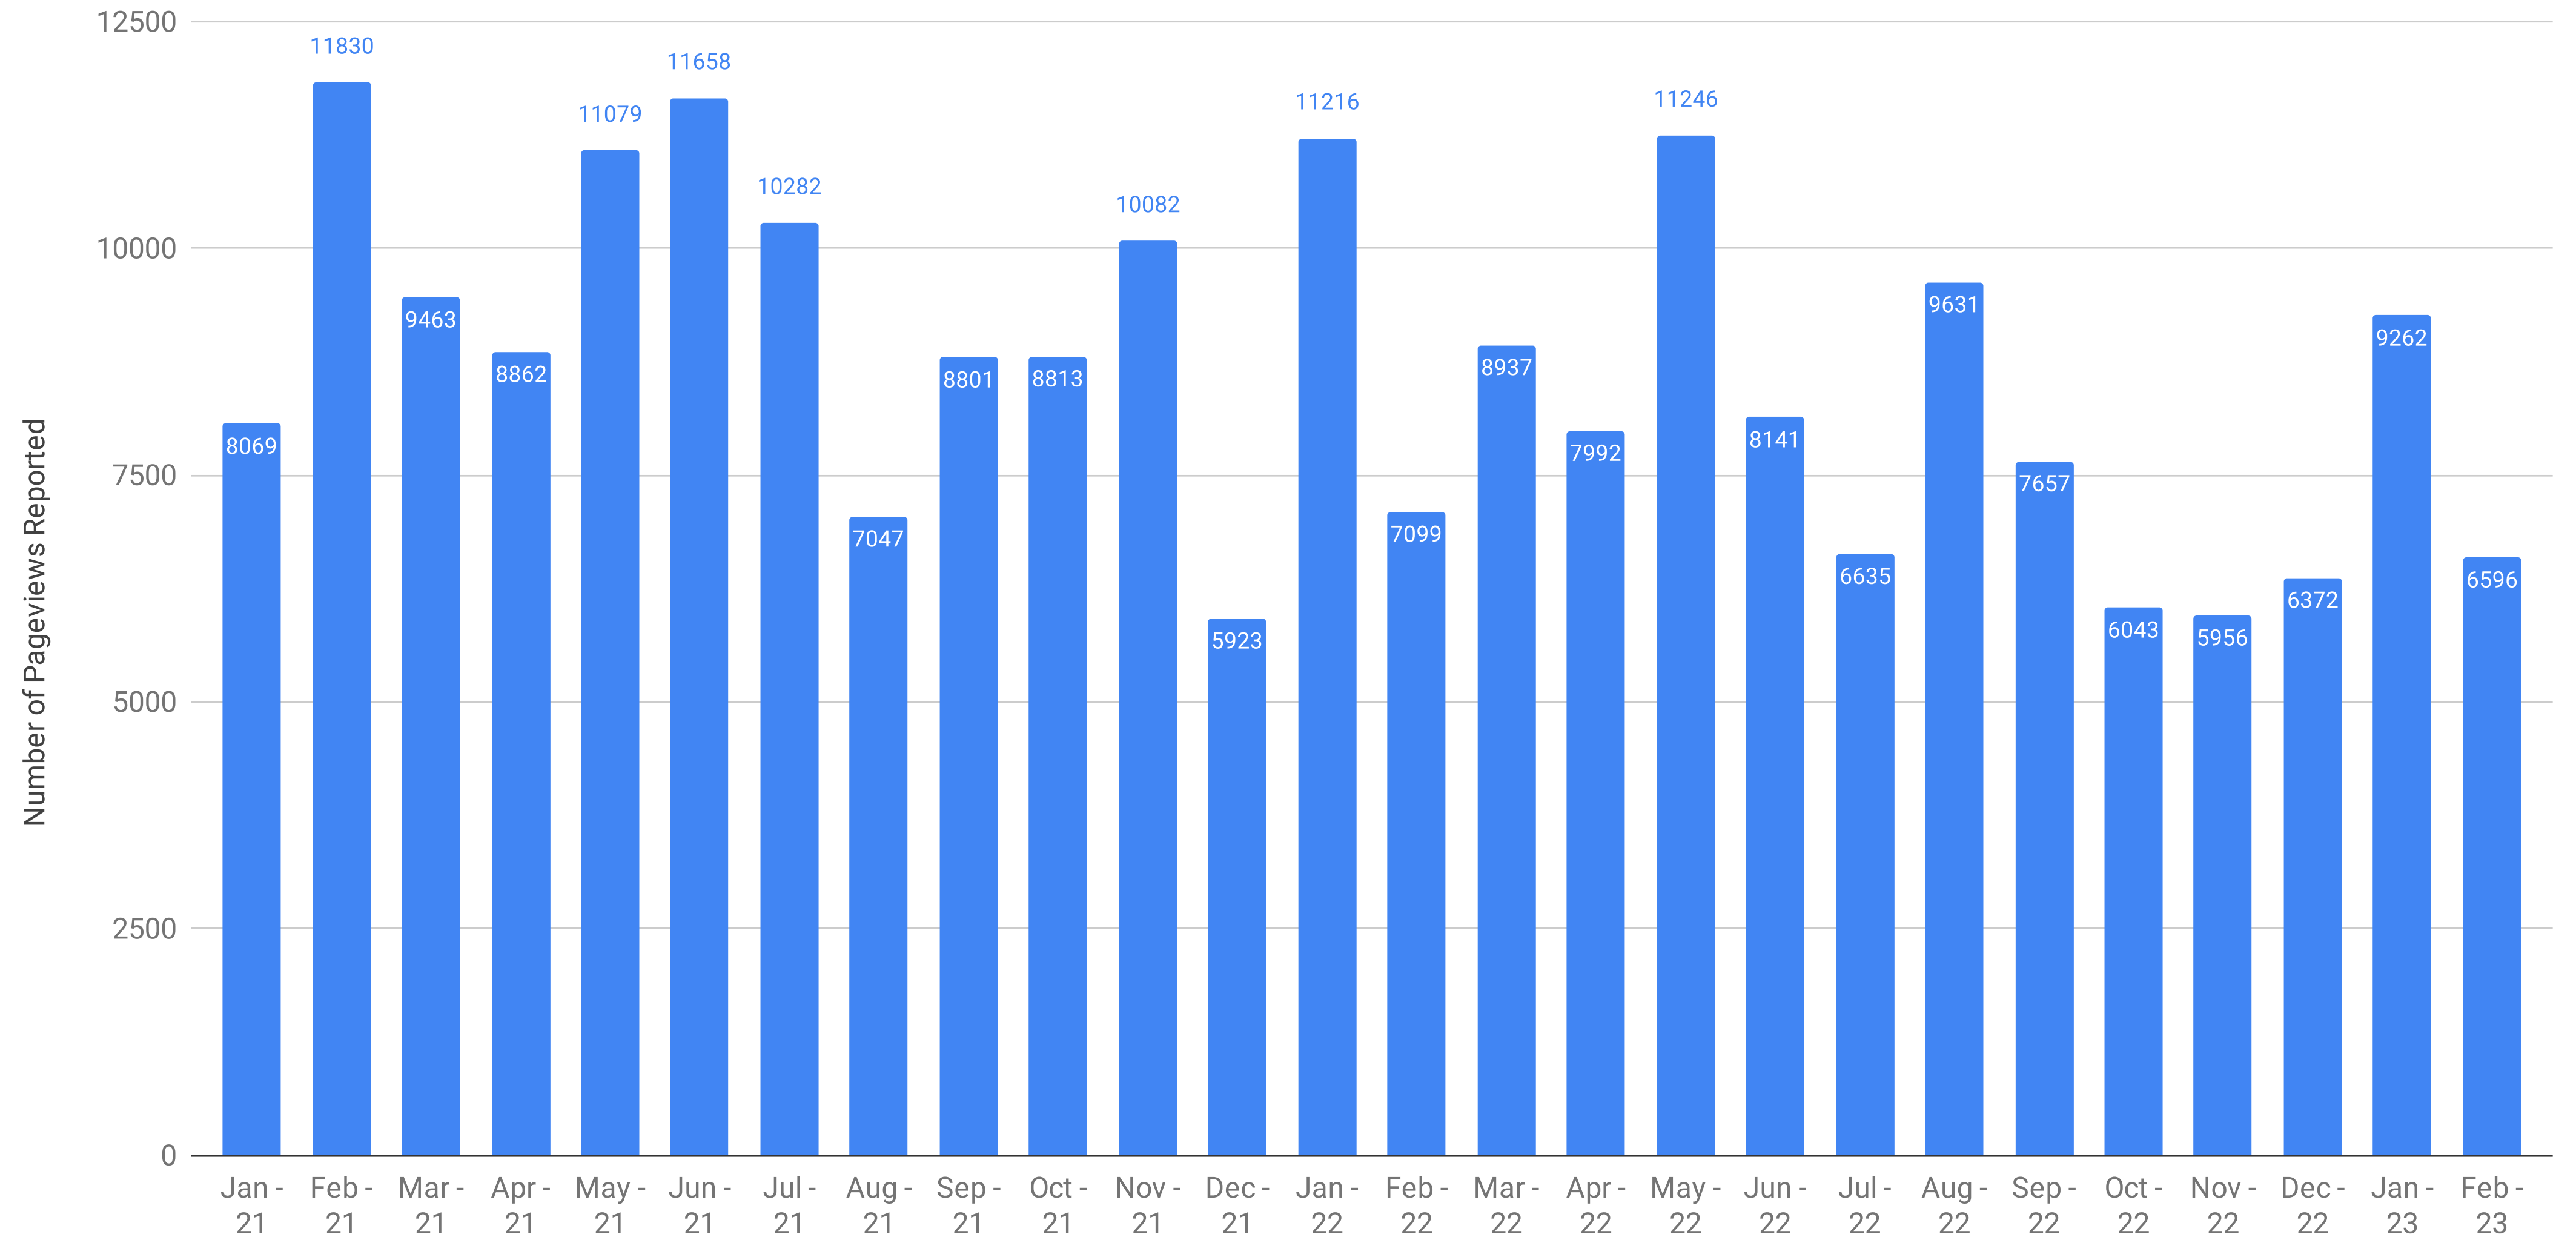

# ComplexDiscovery Audience Overview - Website Pageviews

The Total Number Pageviews as Recorded Each Month with Google Analytics

Current Reporting (1 January 2021 - 28 February 2023)