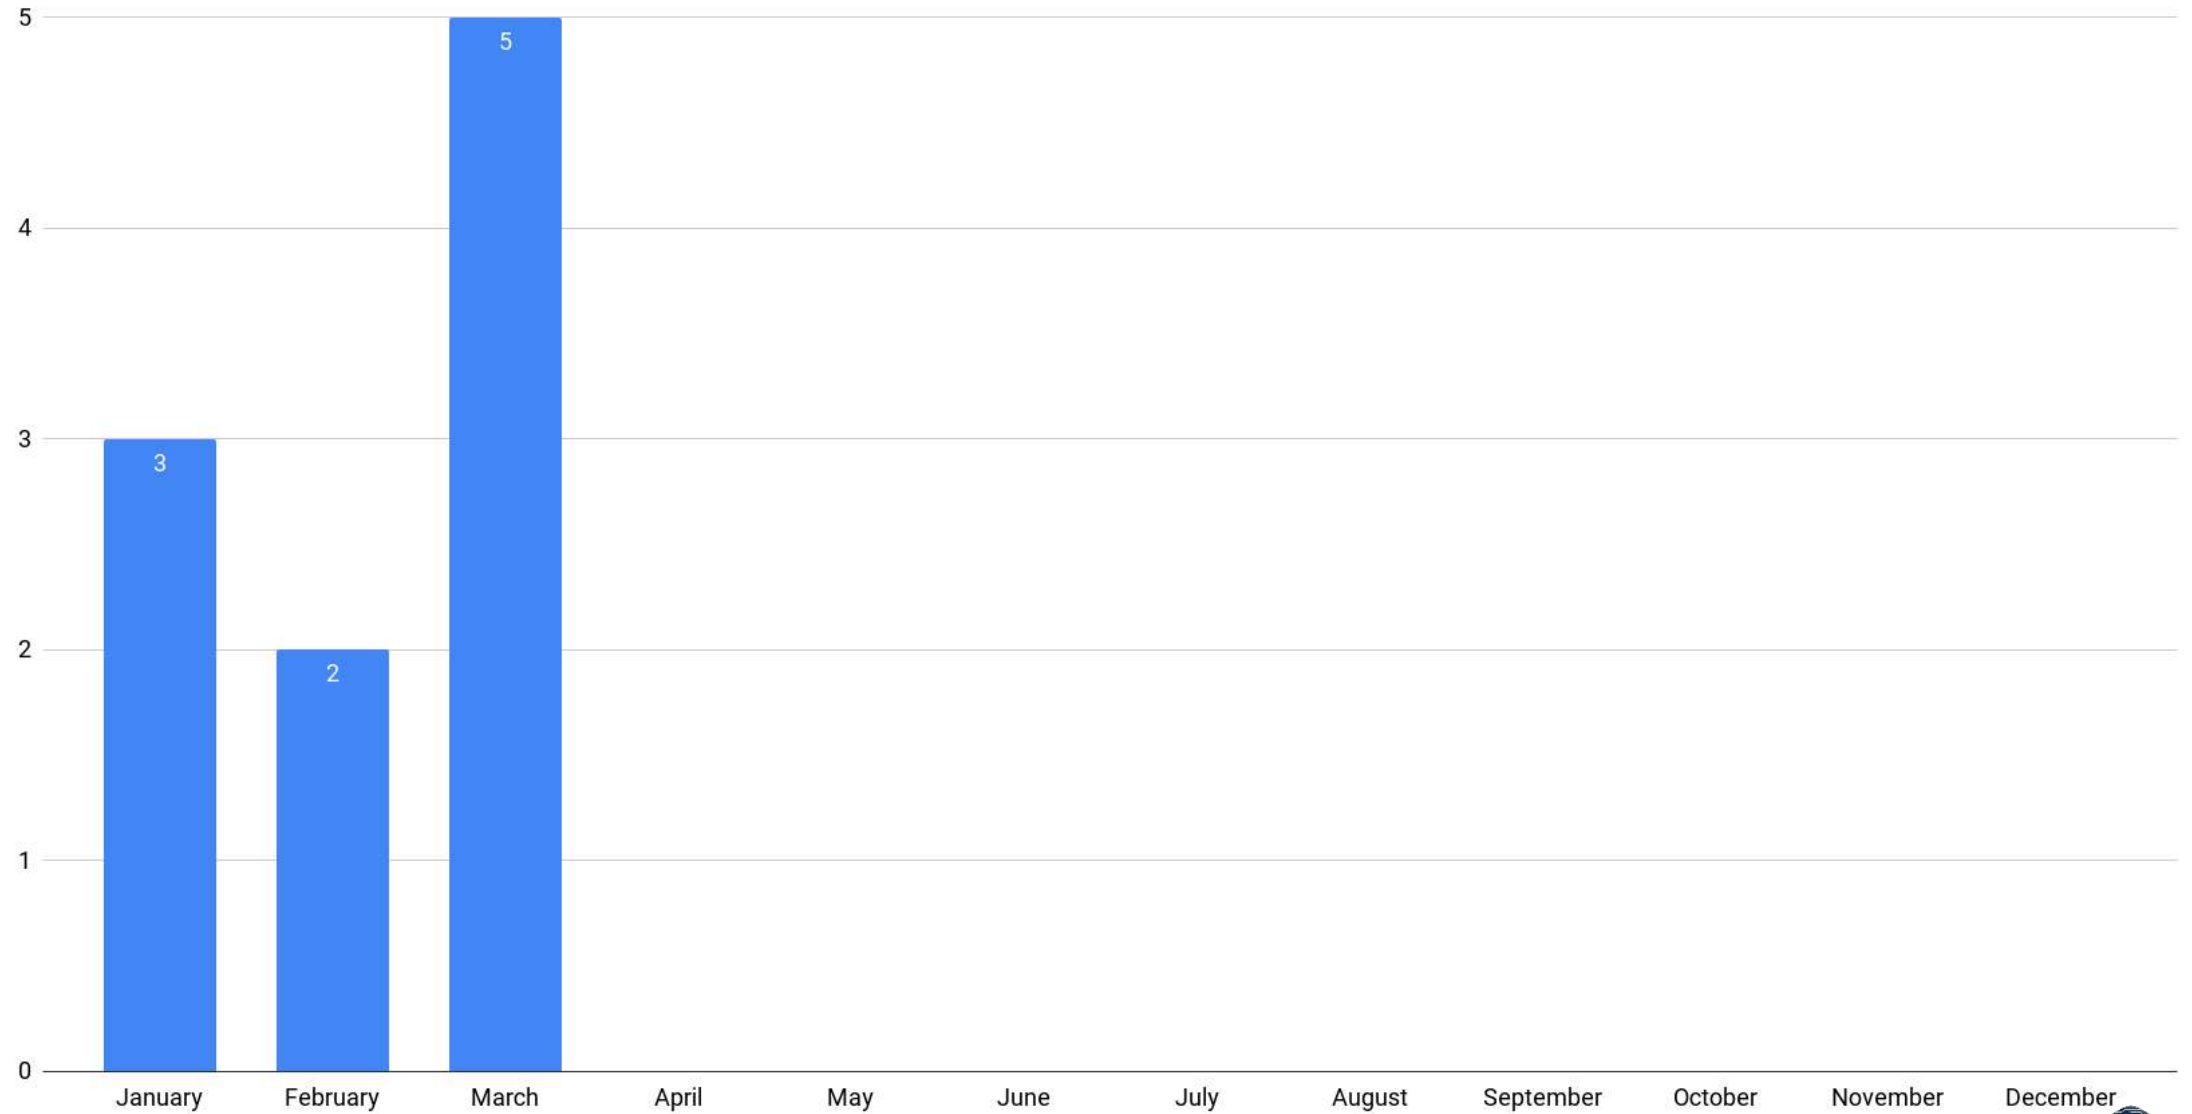

Market Kinetics

Mergers, Acquisitions, and Investments - Q1 2023

Complex
Discovery

Investments

2023 Activity

2020 - 2023 Activity (By Month)

Annual Activity (Yearly Aggregate)

Context

Investments

Mergers, Acquisitions, and Investments Tracking

2023 Merger, Acquisition, or Investment Events vs. Month

An Abridged Look at the Business of eDiscovery: January 1, 2023 - March 31, 2023

2020-2023 Merger, Acquisition, or Investment Events vs. Month