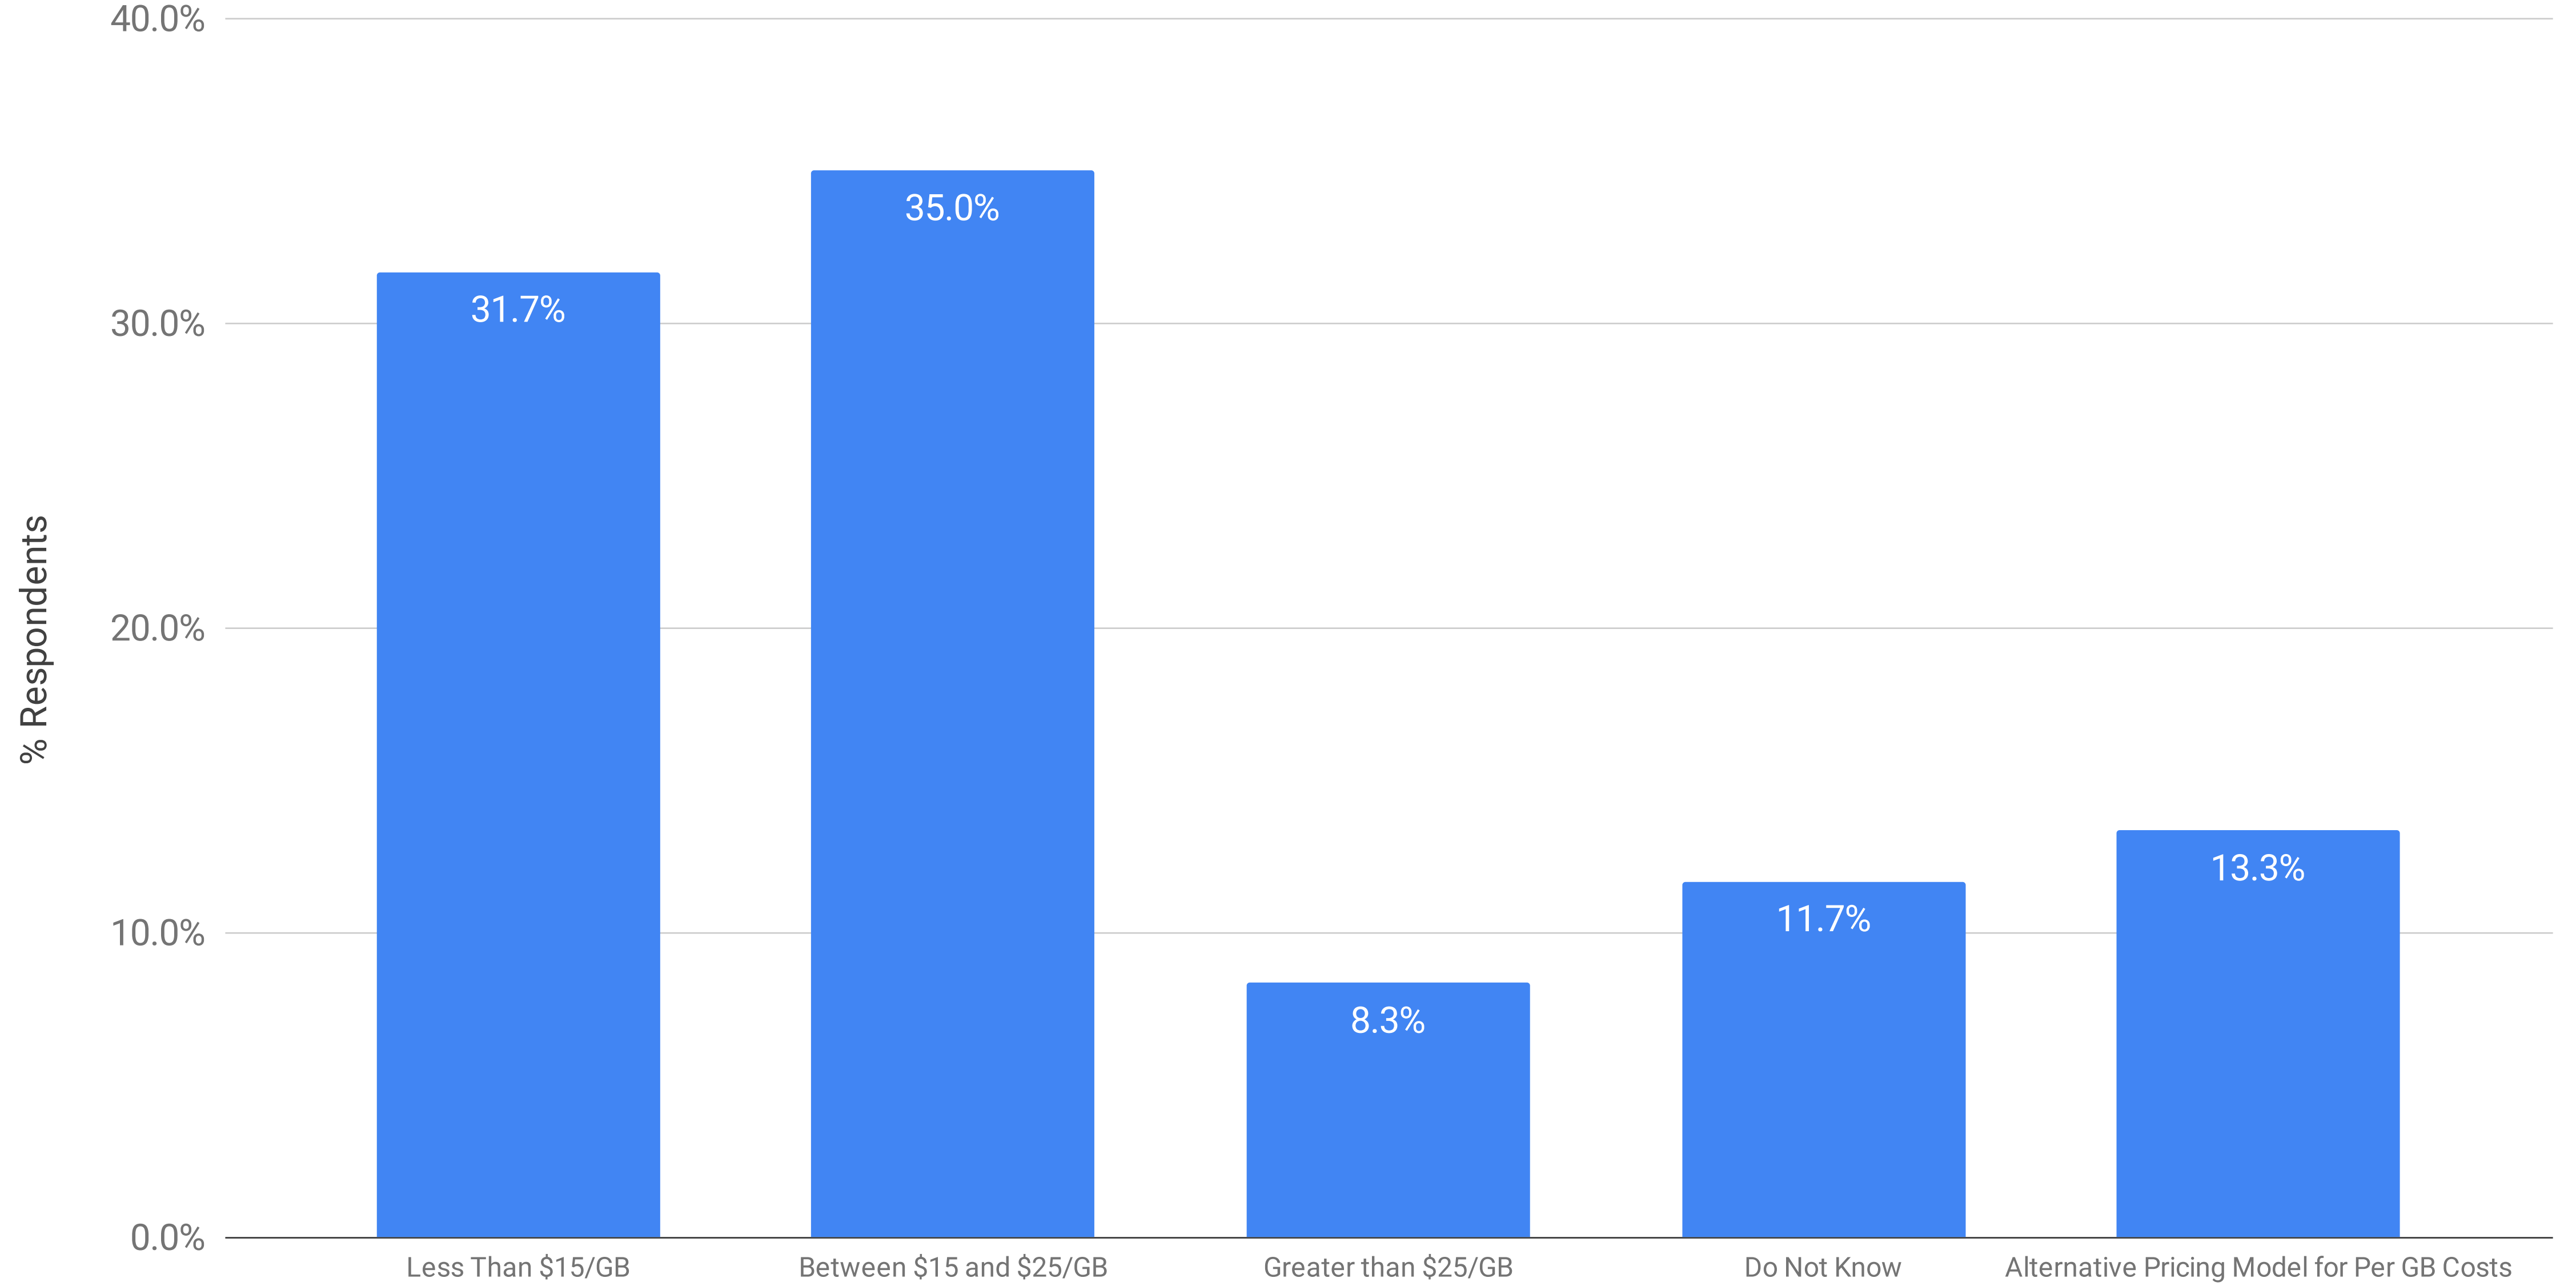

Processing Pricing: Per GB Cost Per Month to Host ESI with Analytics for 250 GB or Less

Summer 2023 eDiscovery Pricing Survey (n=60)