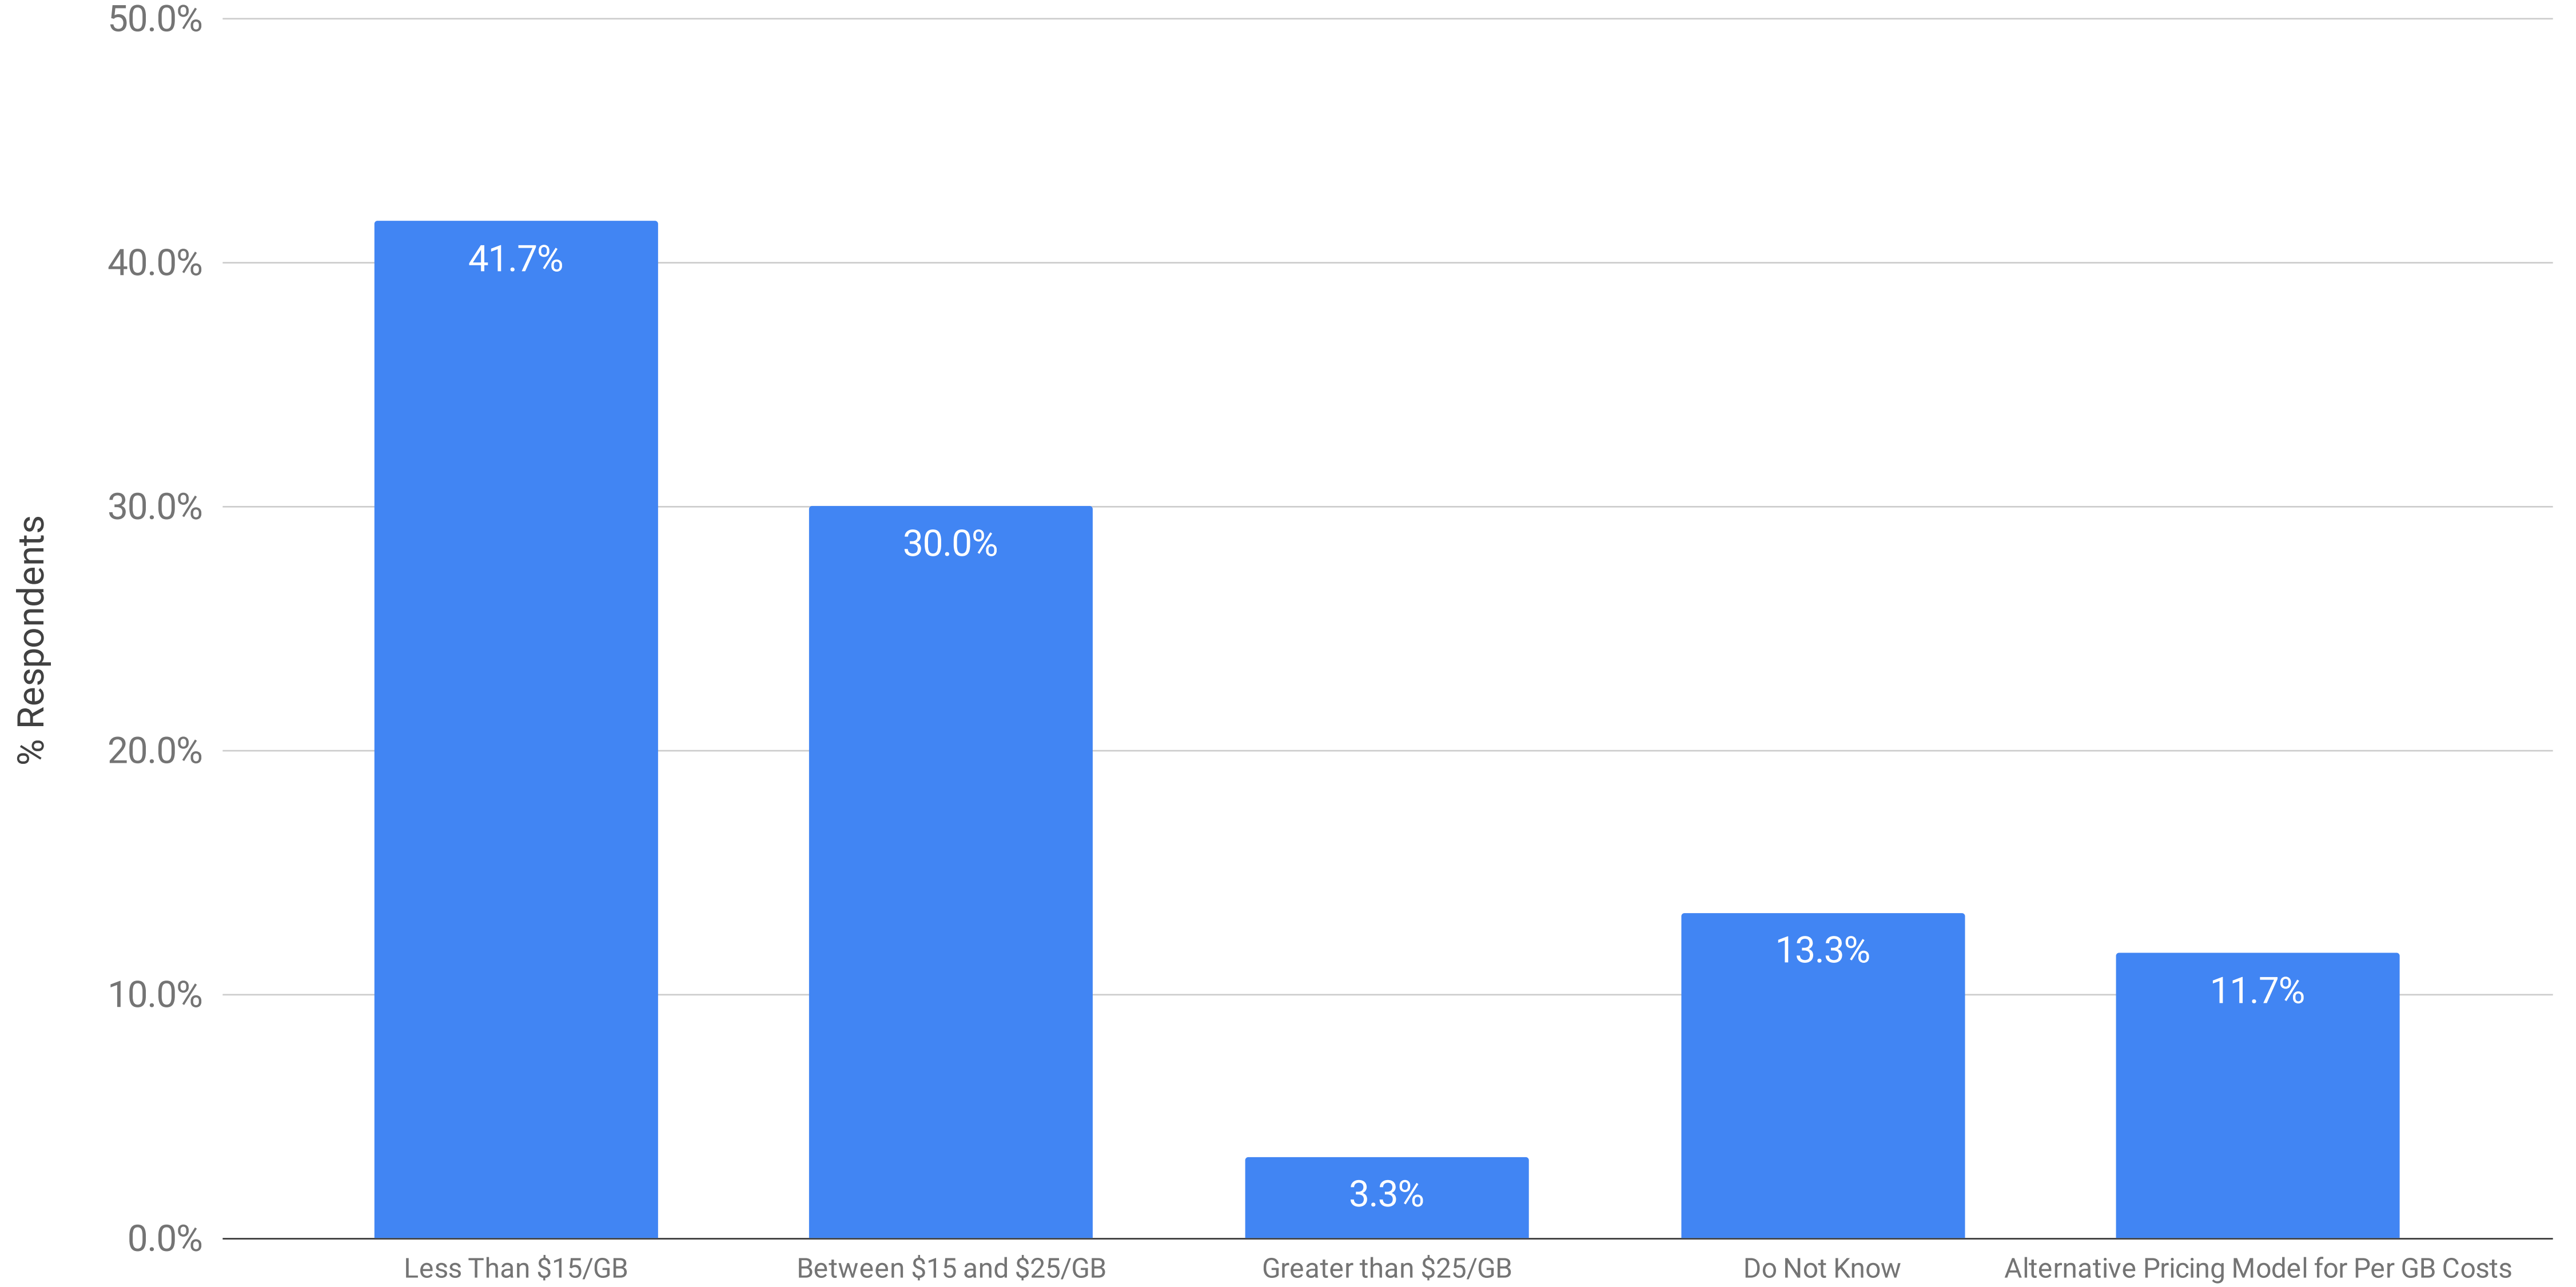

Processing Pricing: Per GB Cost Per Month to Host ESI with Analytics for 251 GB or More

Summer 2023 eDiscovery Pricing Survey (n=60)