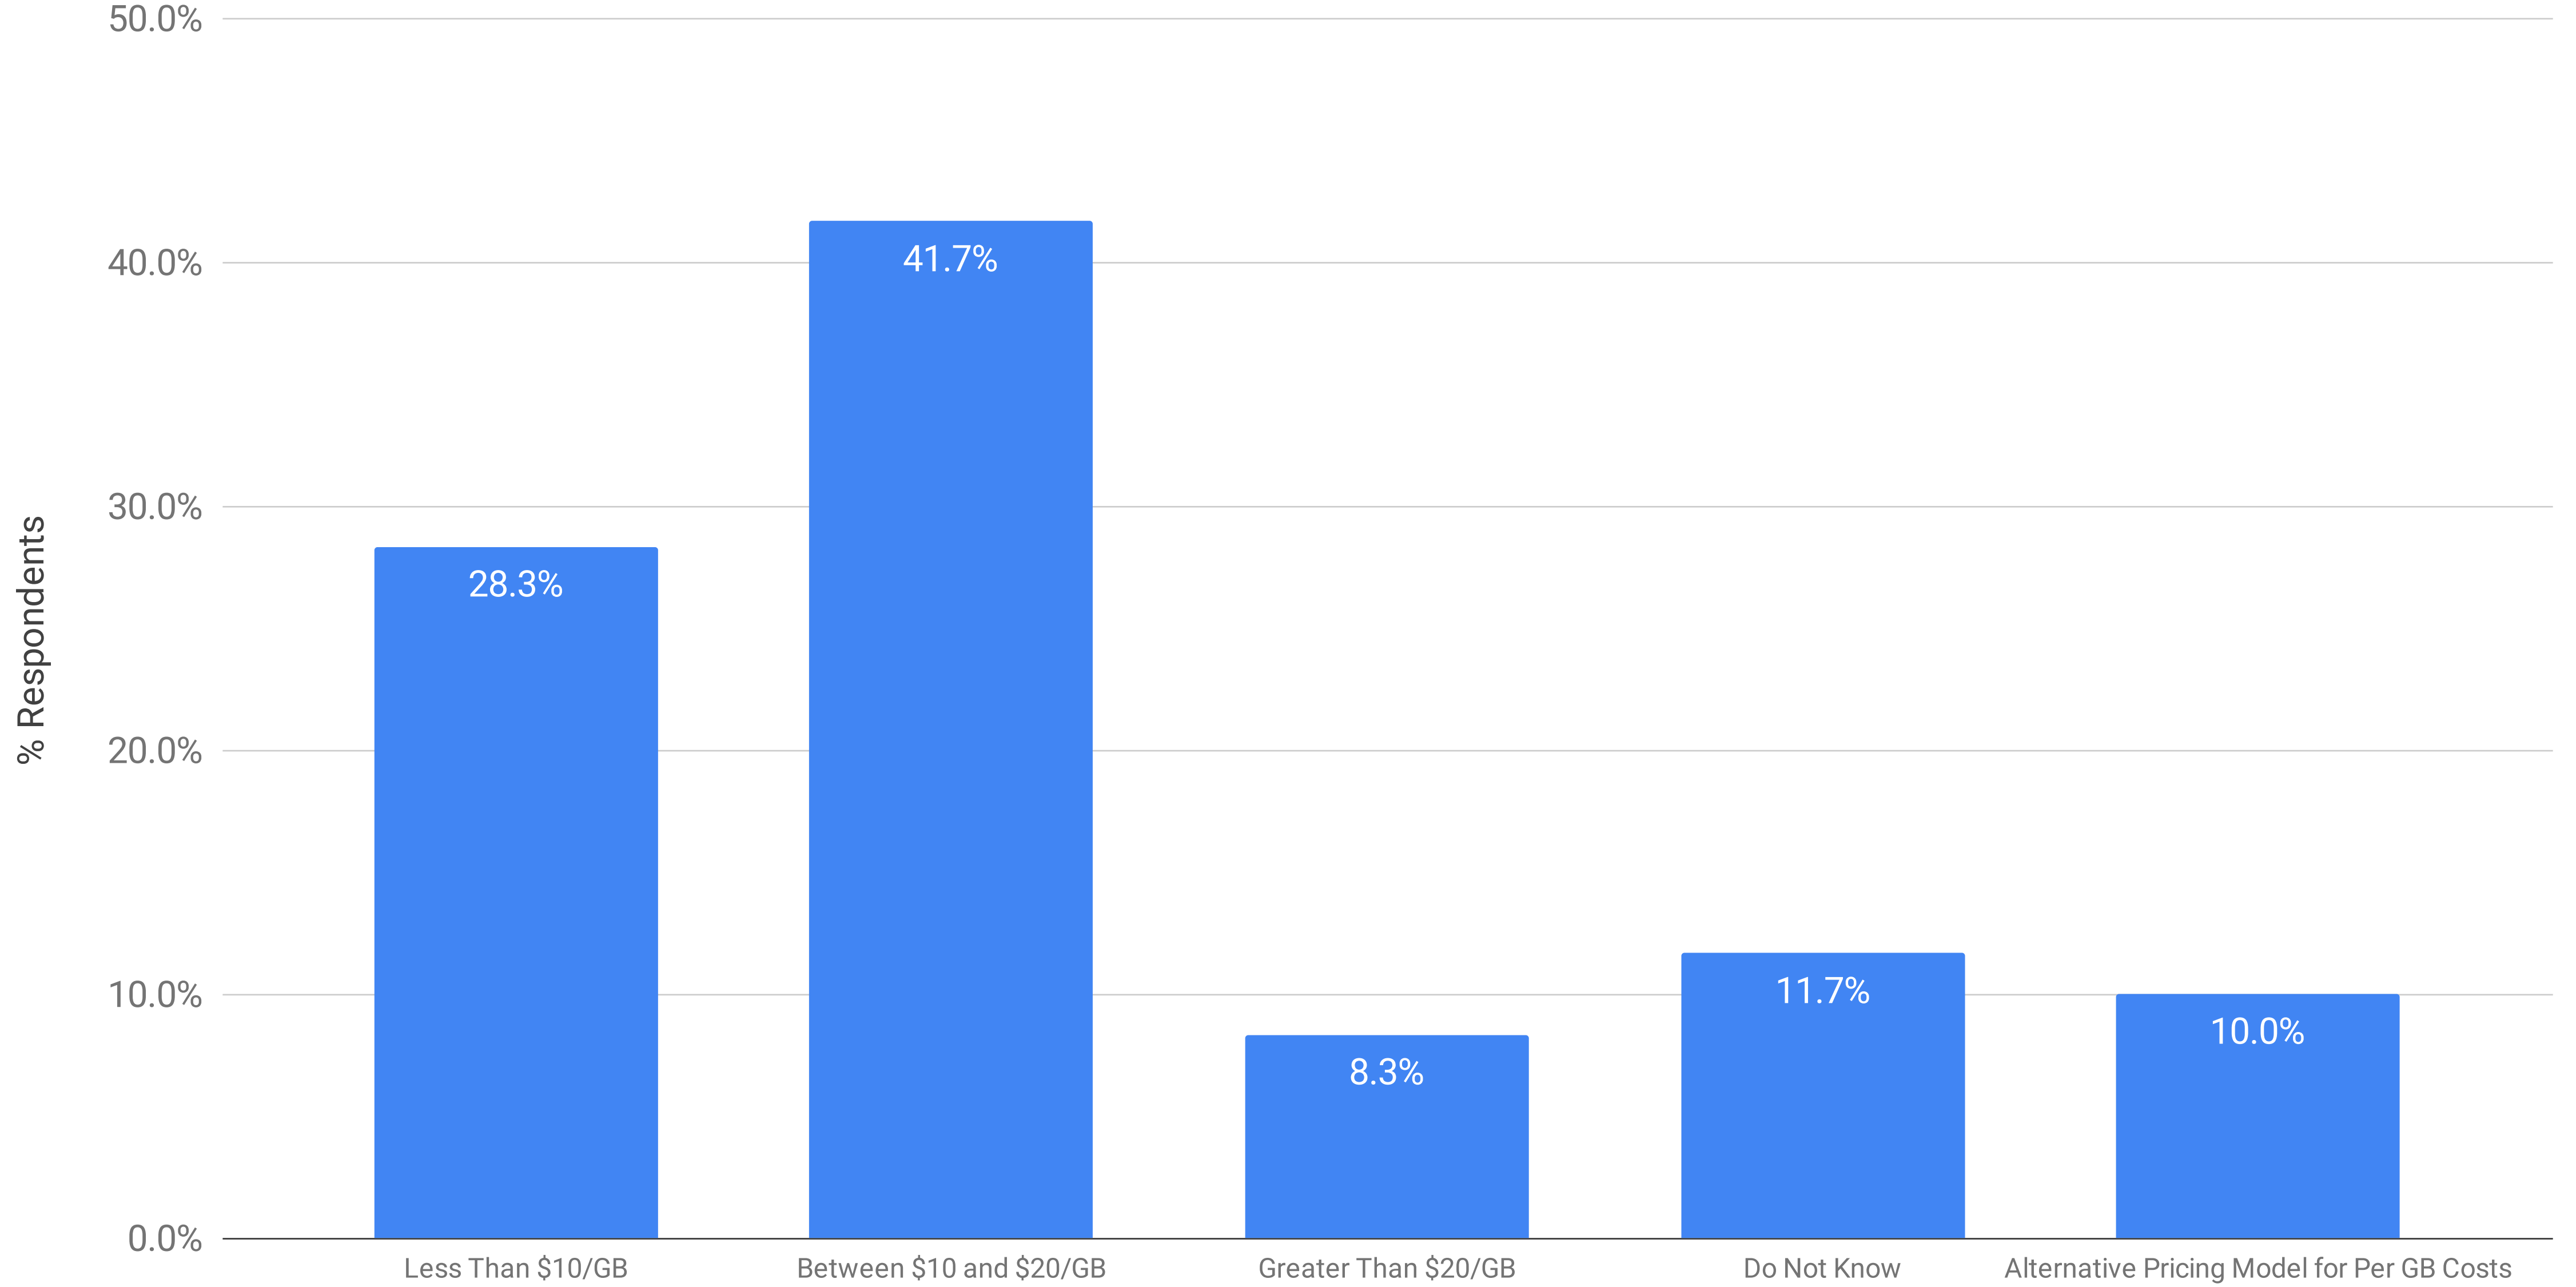

Processing Pricing: Per GB Cost Per Month to Host ESI without Analytics for 250 GB or Less

Summer 2023 eDiscovery Pricing Survey (n=60)