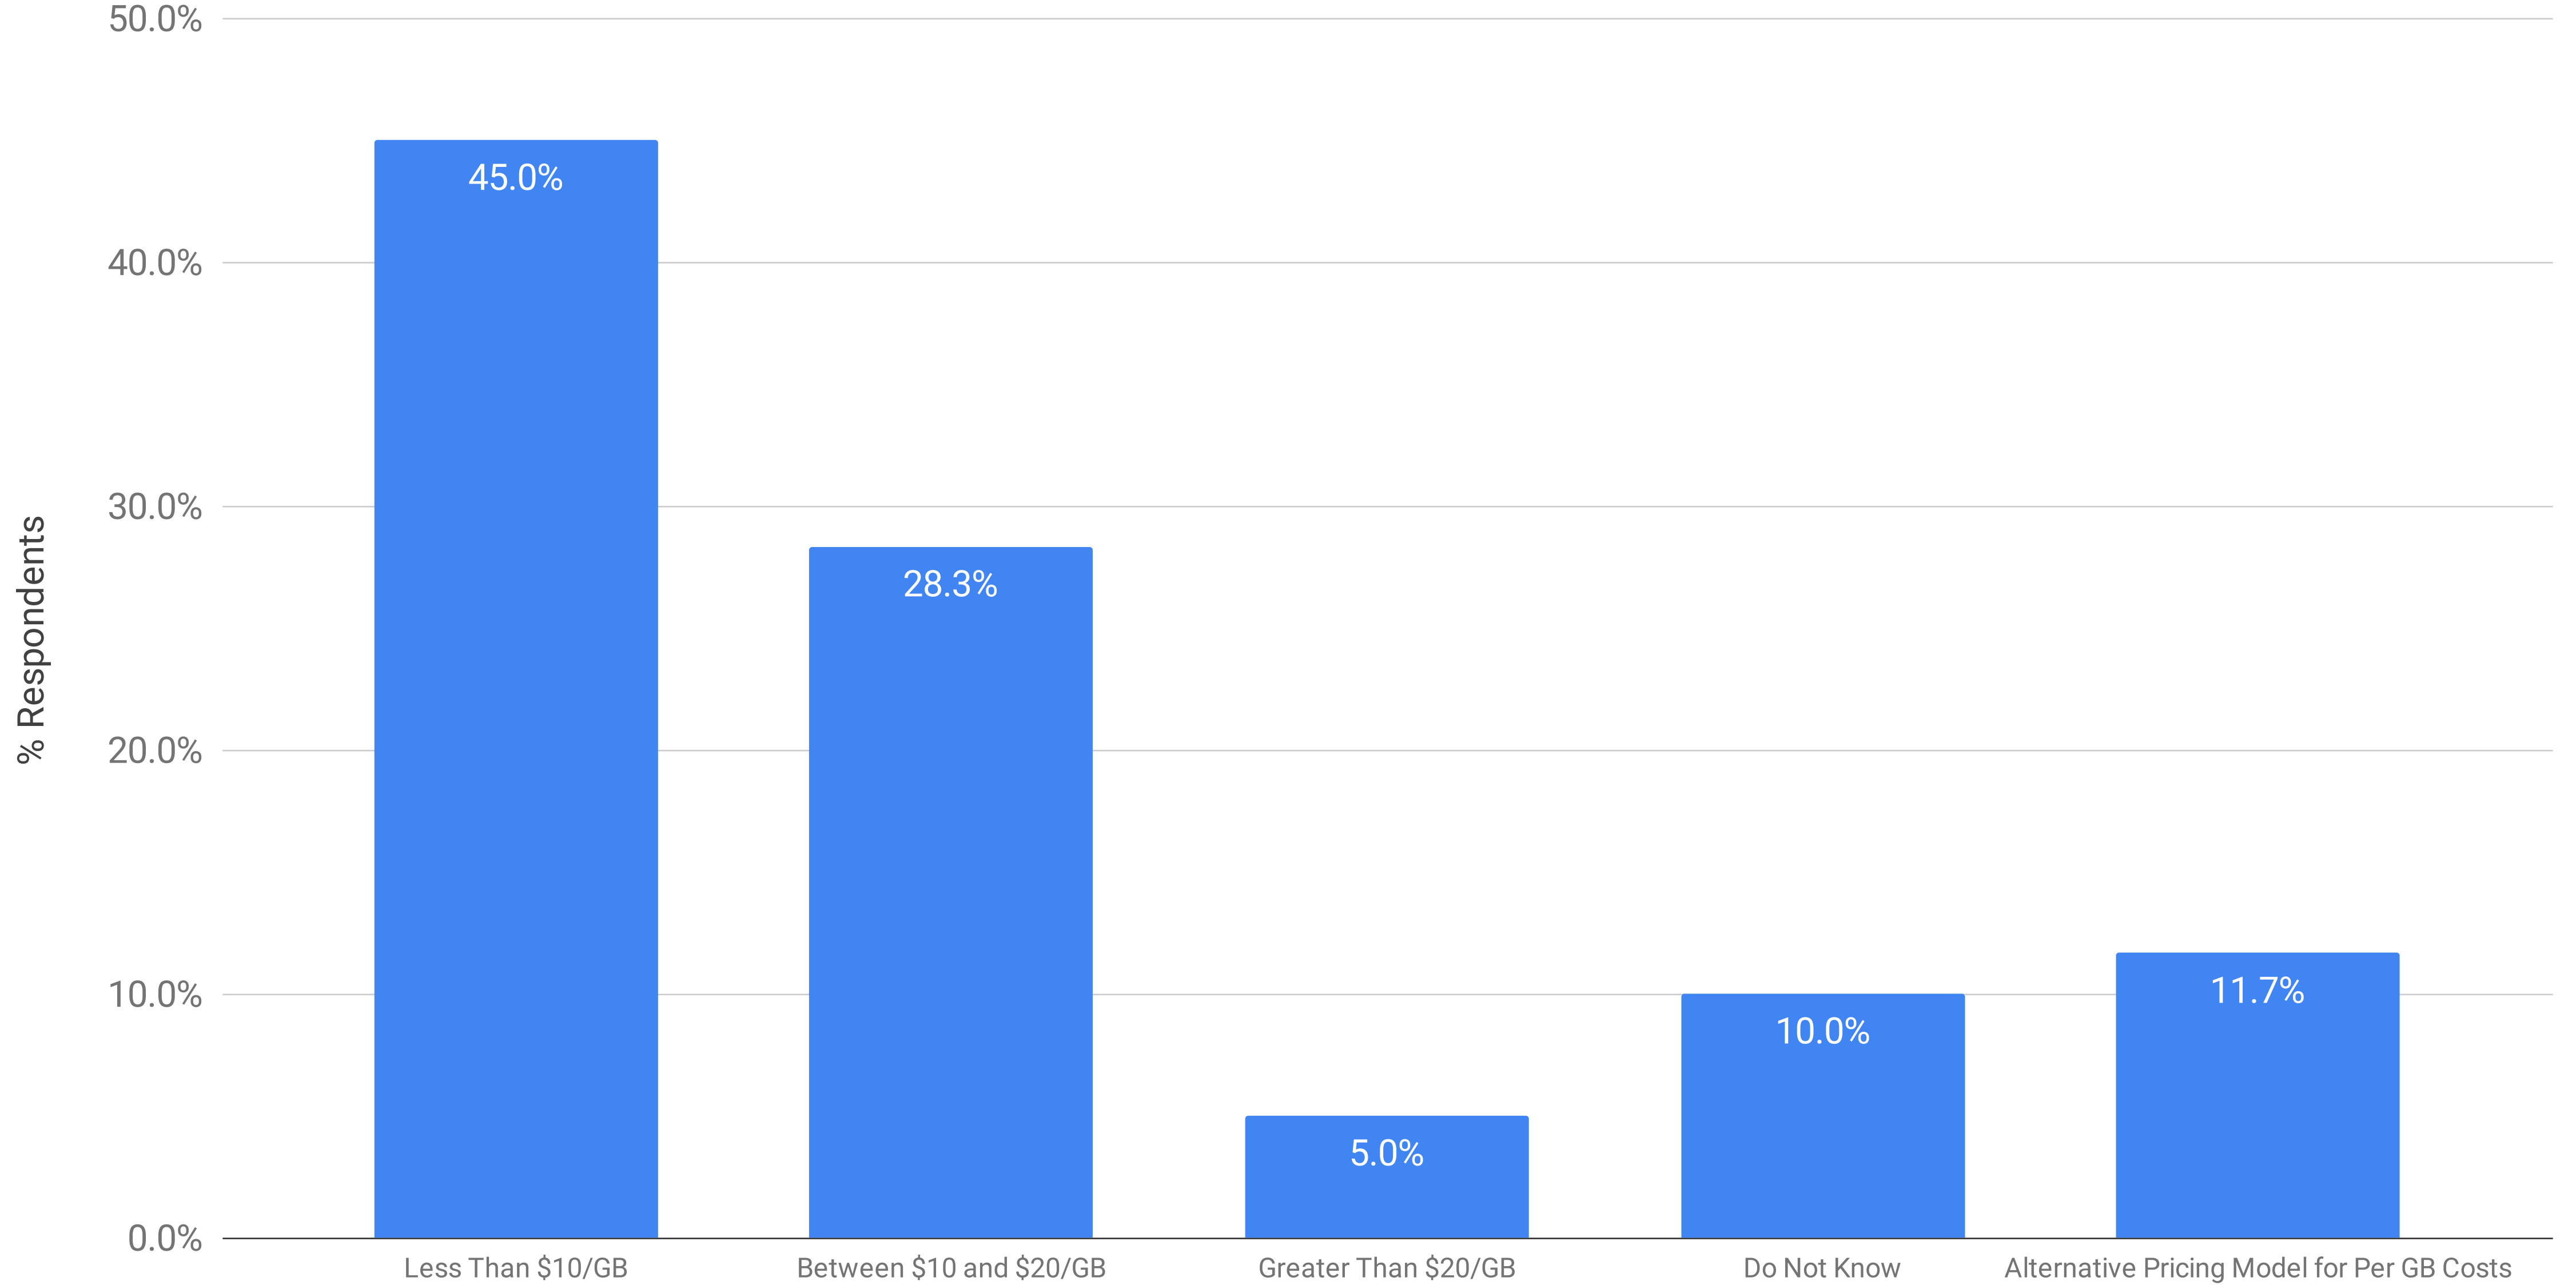

Processing Pricing: Per GB Cost Per Month to Host ESI without Analytics for 251 GB or More

Summer 2023 eDiscovery Pricing Survey (n=60)