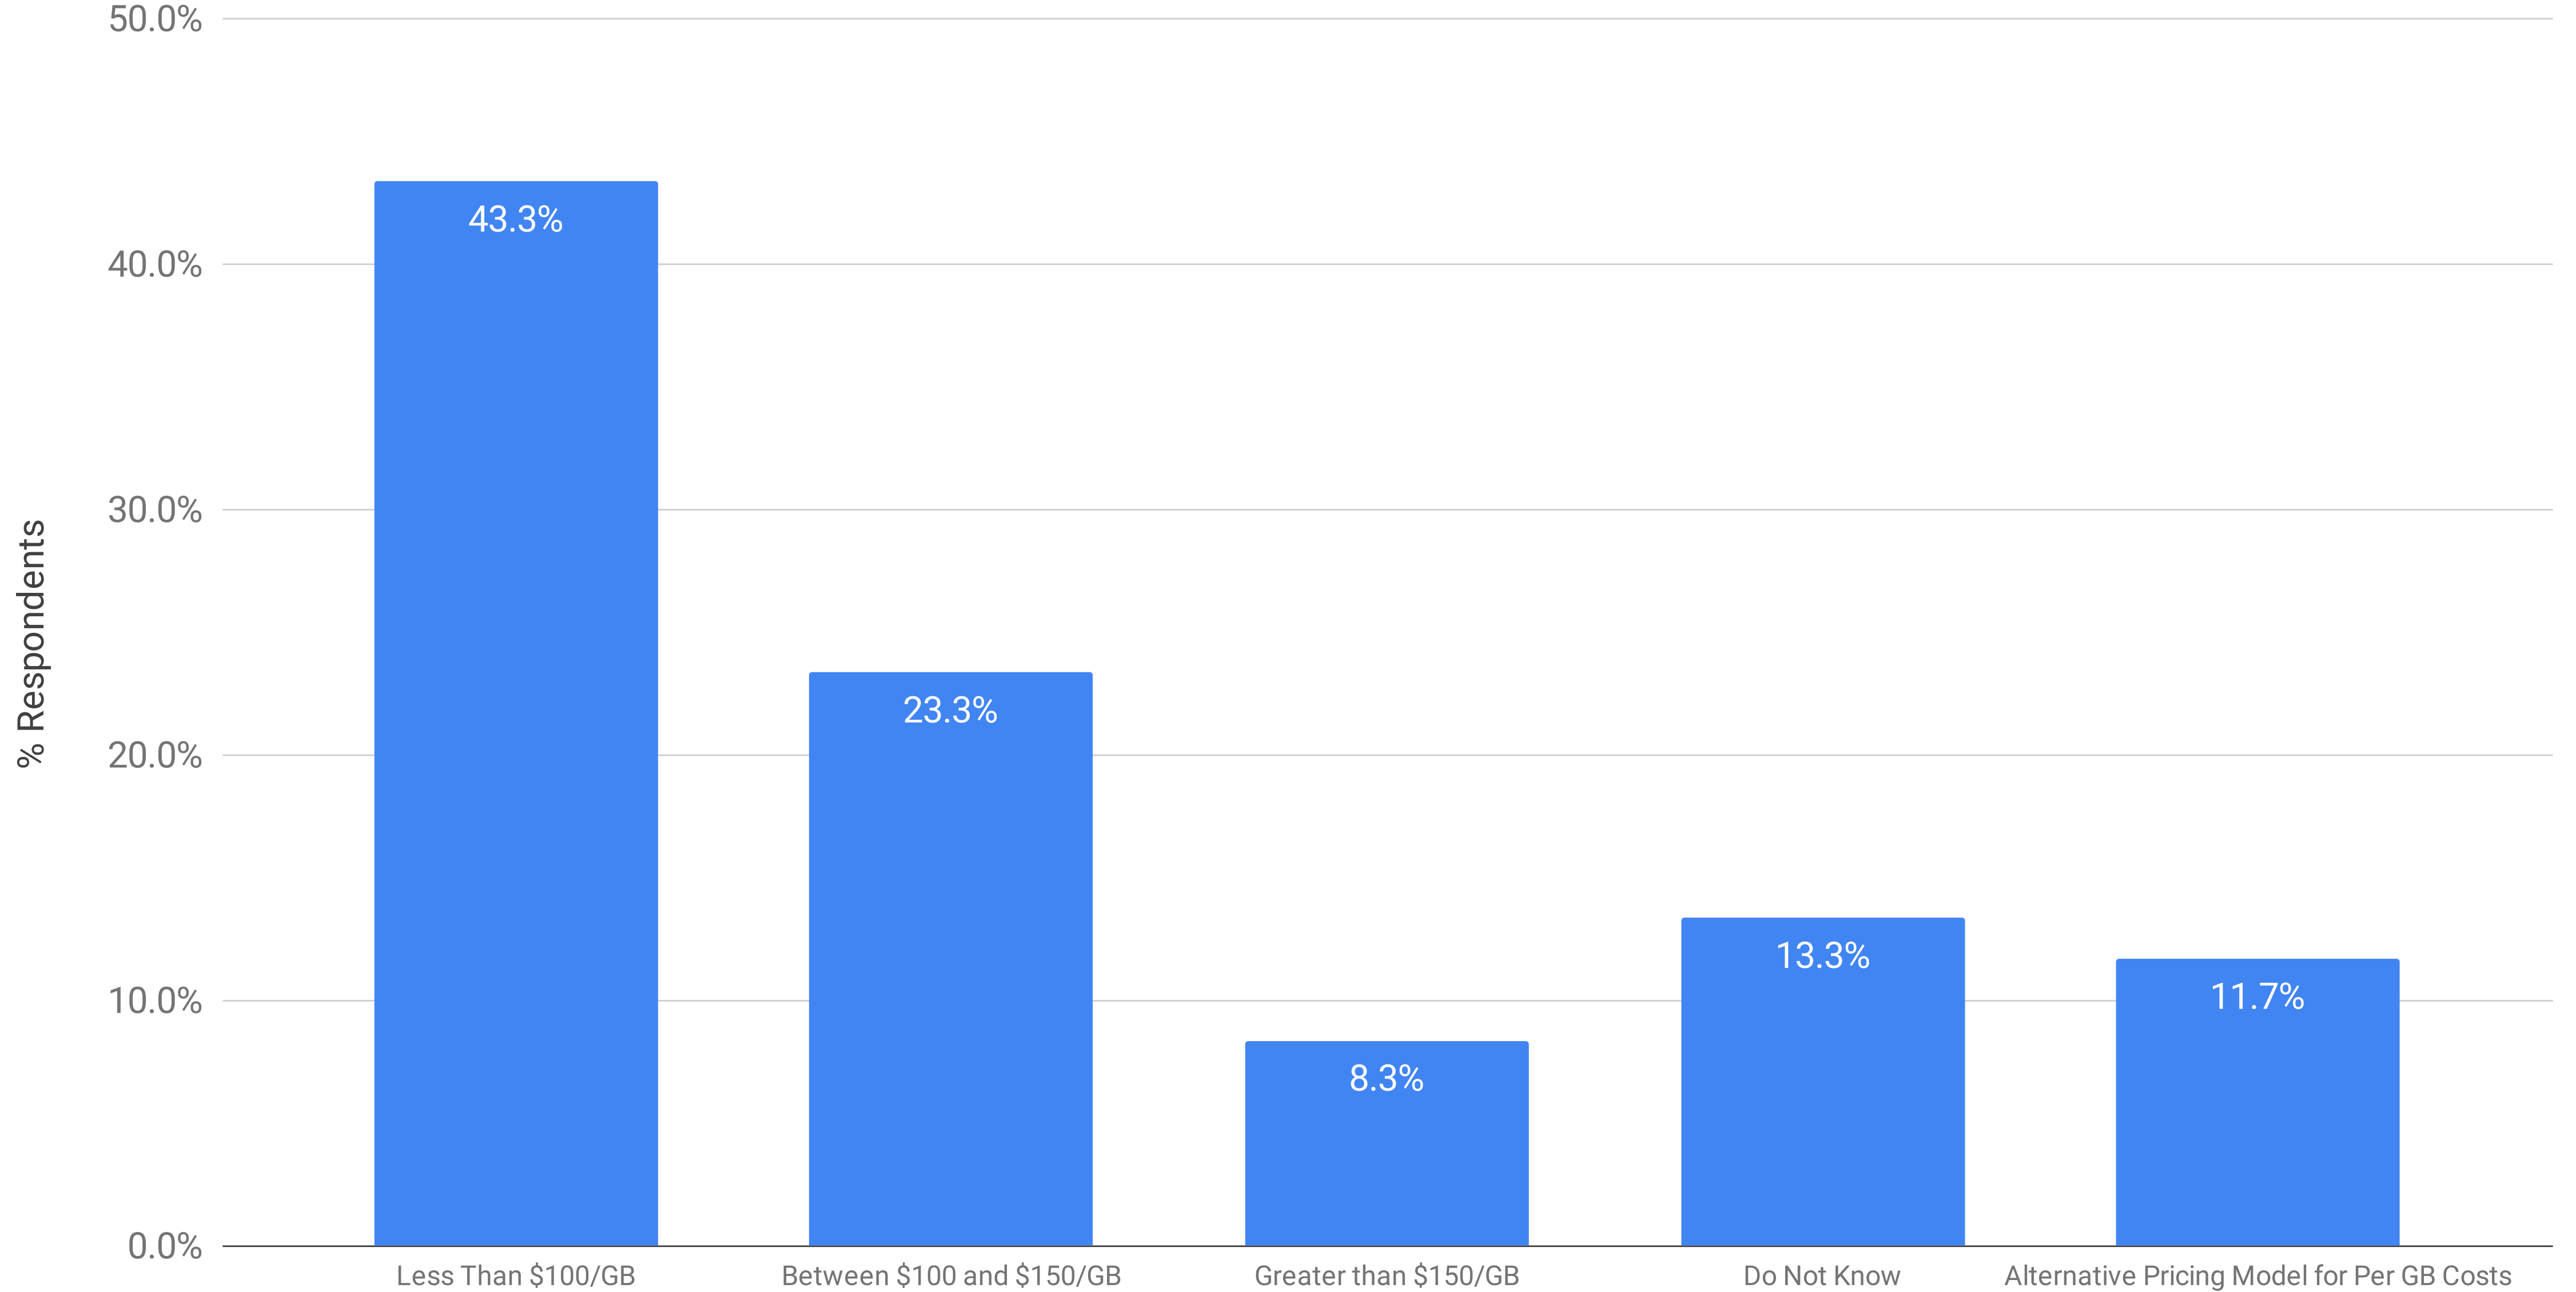

Processing Pricing: Per GB Cost to Process ESI Based on Volume at Completion for 250 GB or Less

Summer 2023 eDiscovery Pricing Survey (n=60)