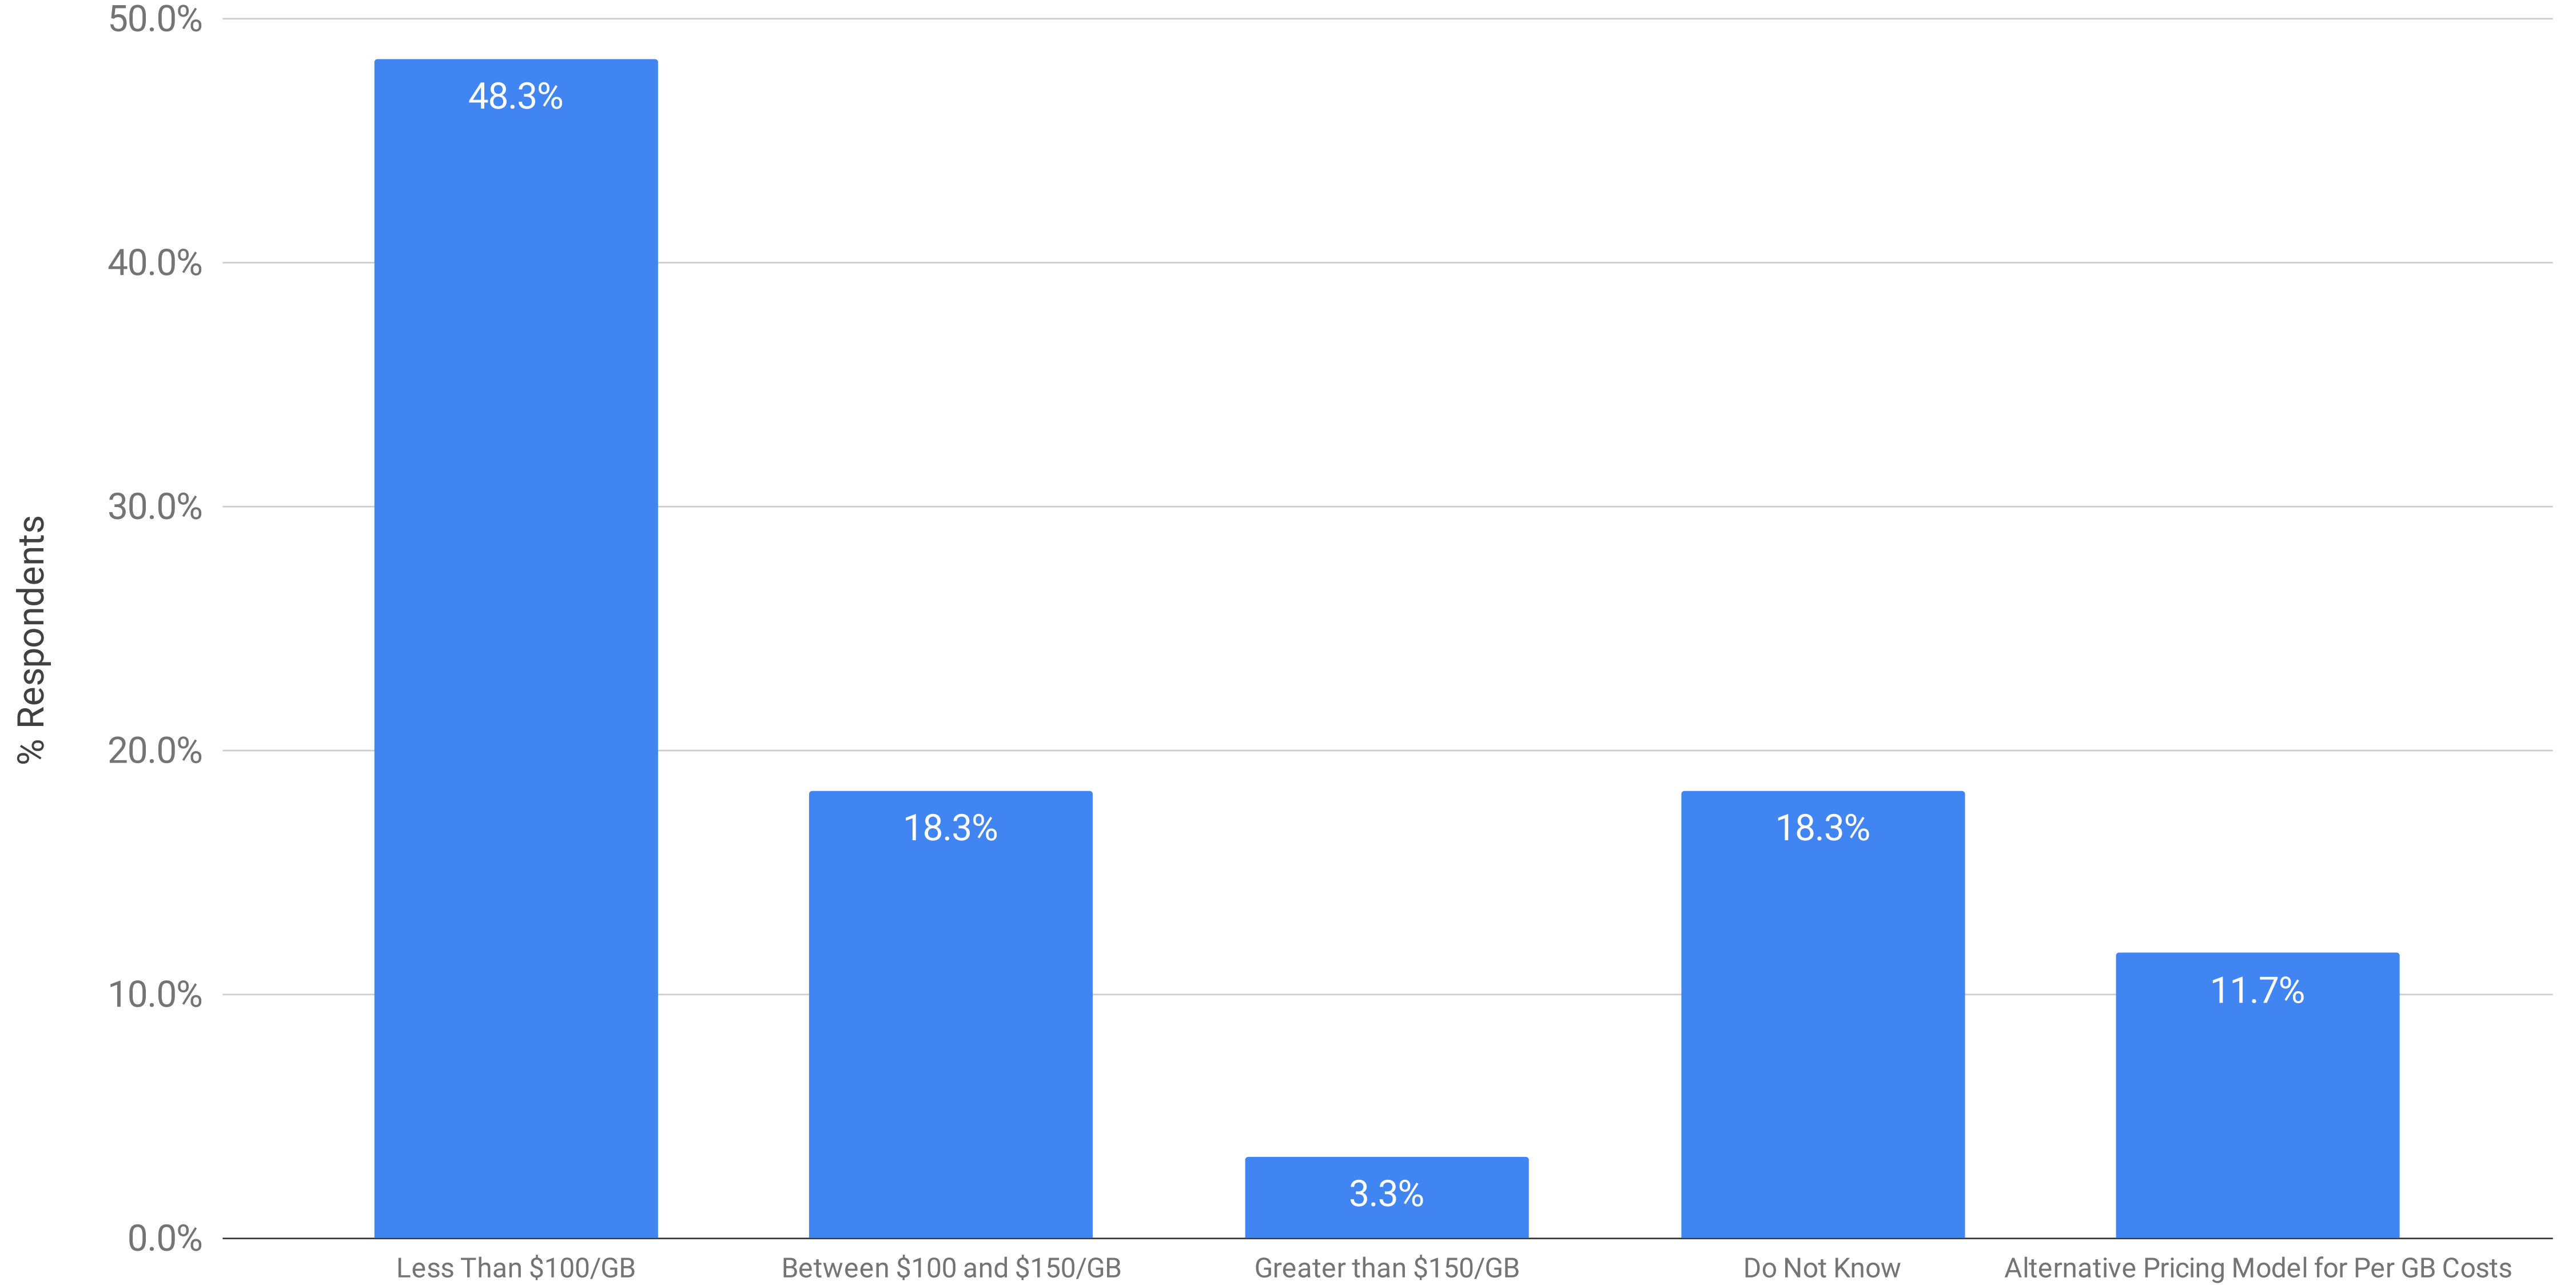

Processing Pricing: Per GB Cost to Process ESI Based on Volume at Completion for 251 GB or More

Summer 2023 eDiscovery Pricing Survey (n=60)