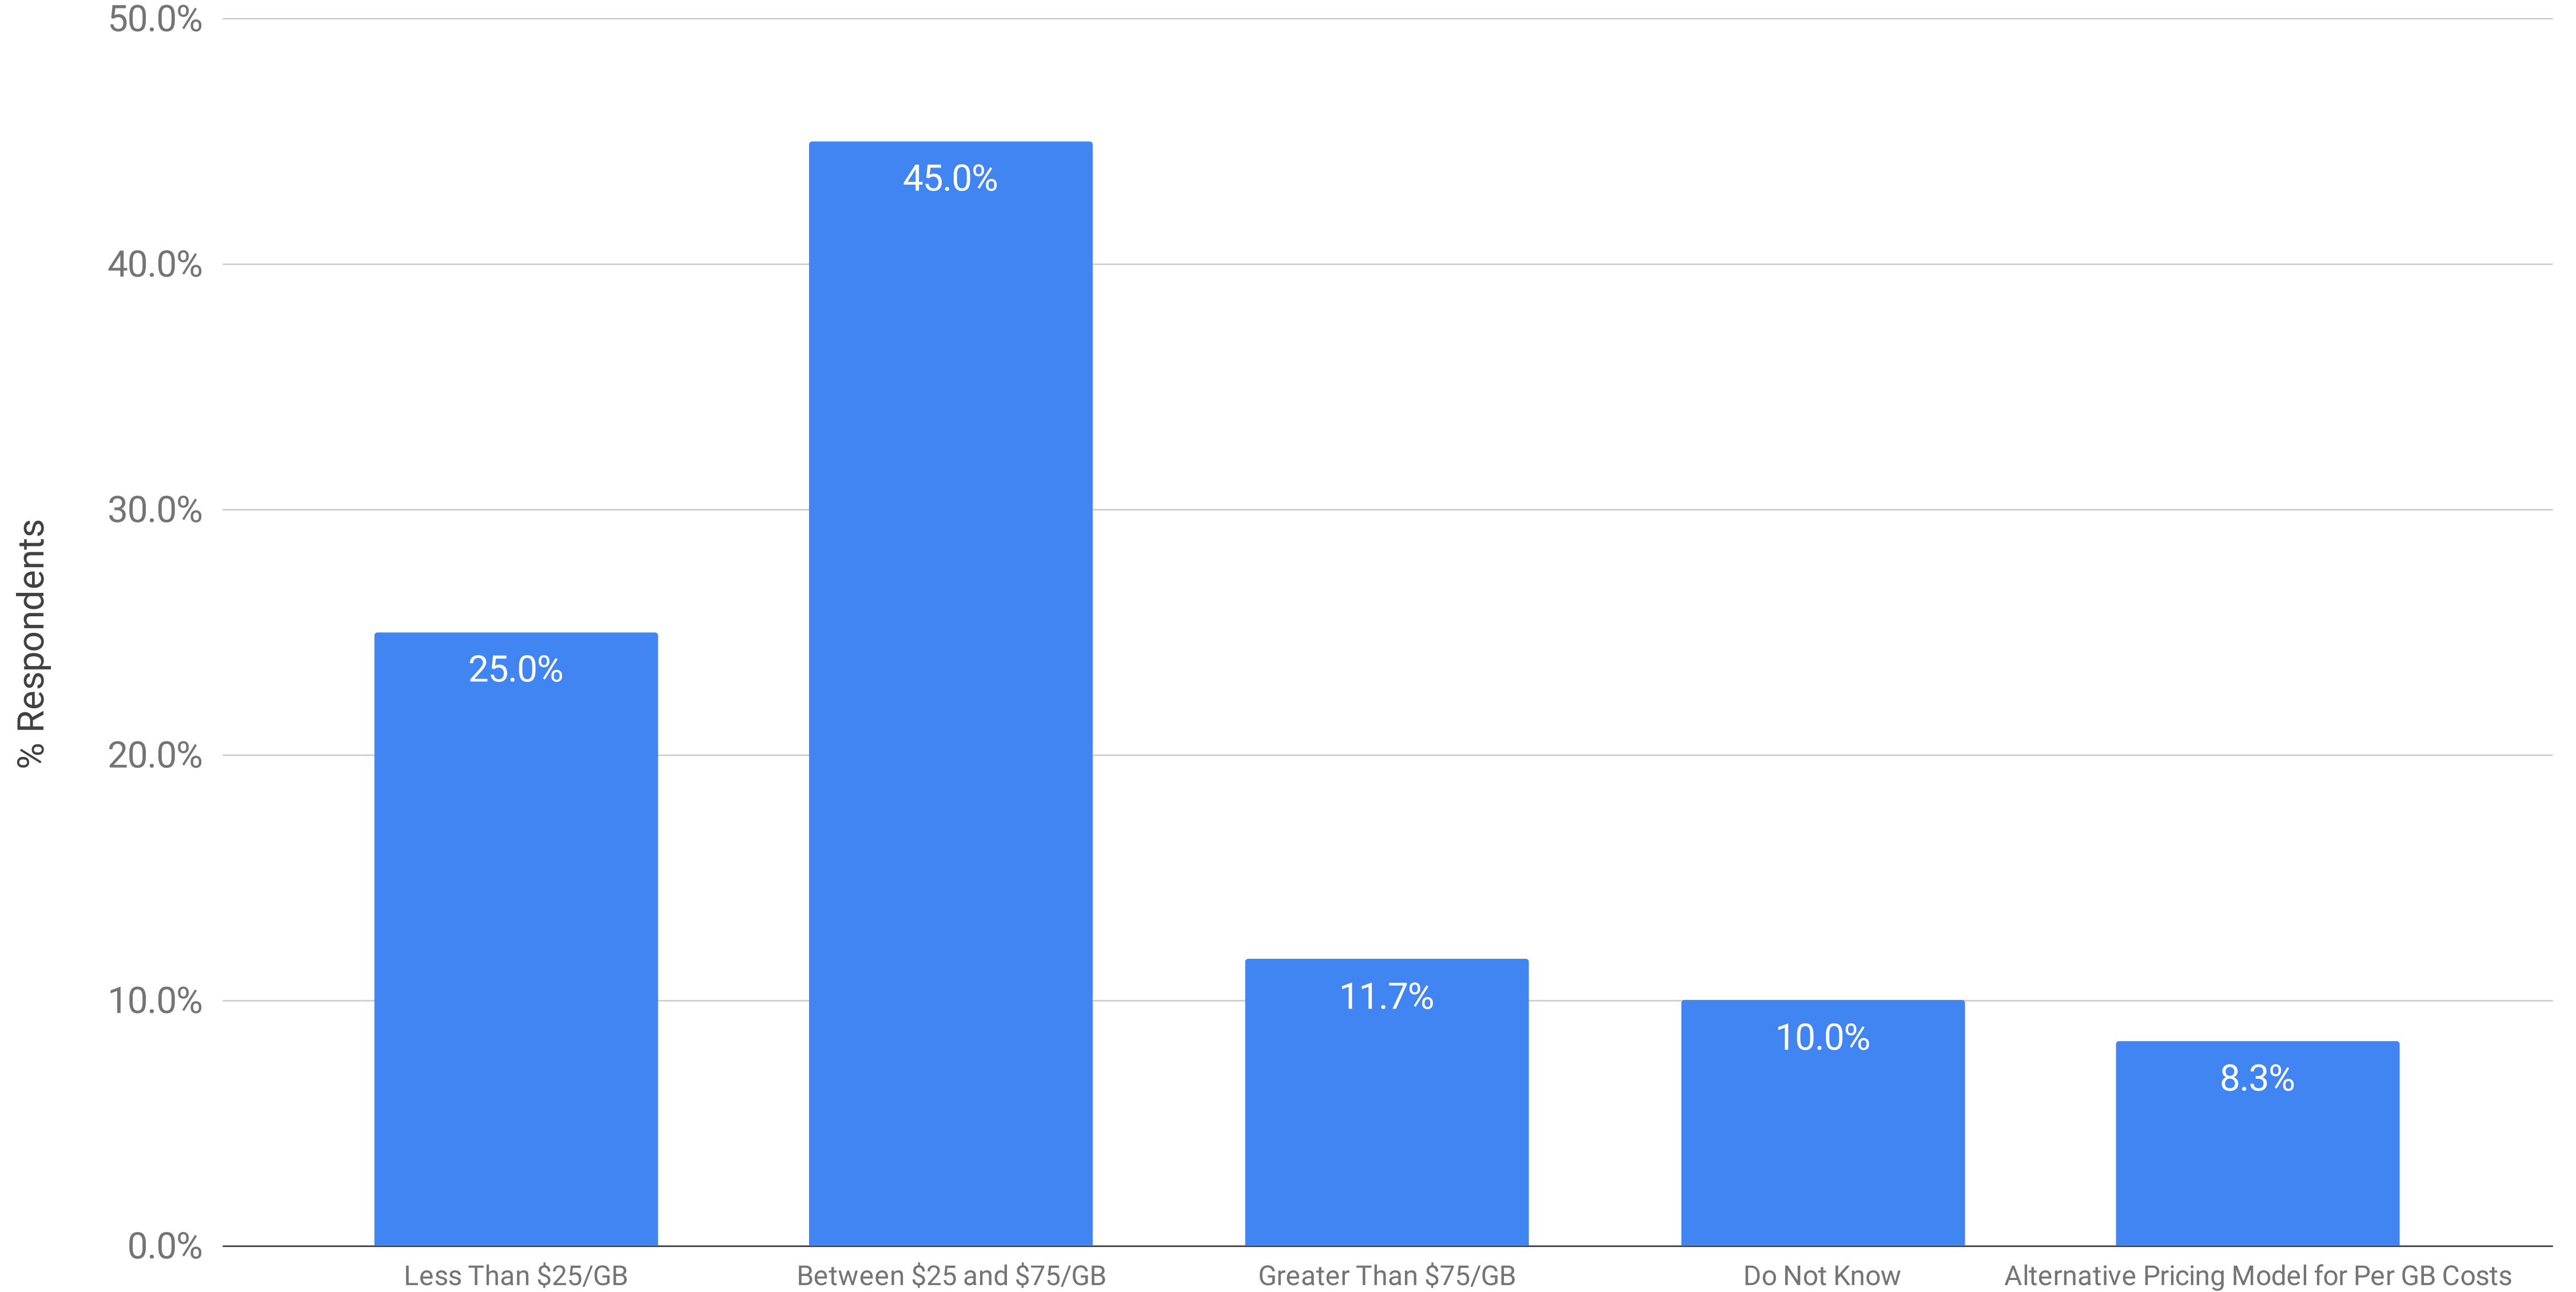

Processing Pricing: Per GB Cost to Process ESI Based on Volume at Ingestion for 250 GB or Less

Summer 2023 eDiscovery Pricing Survey (n=60)