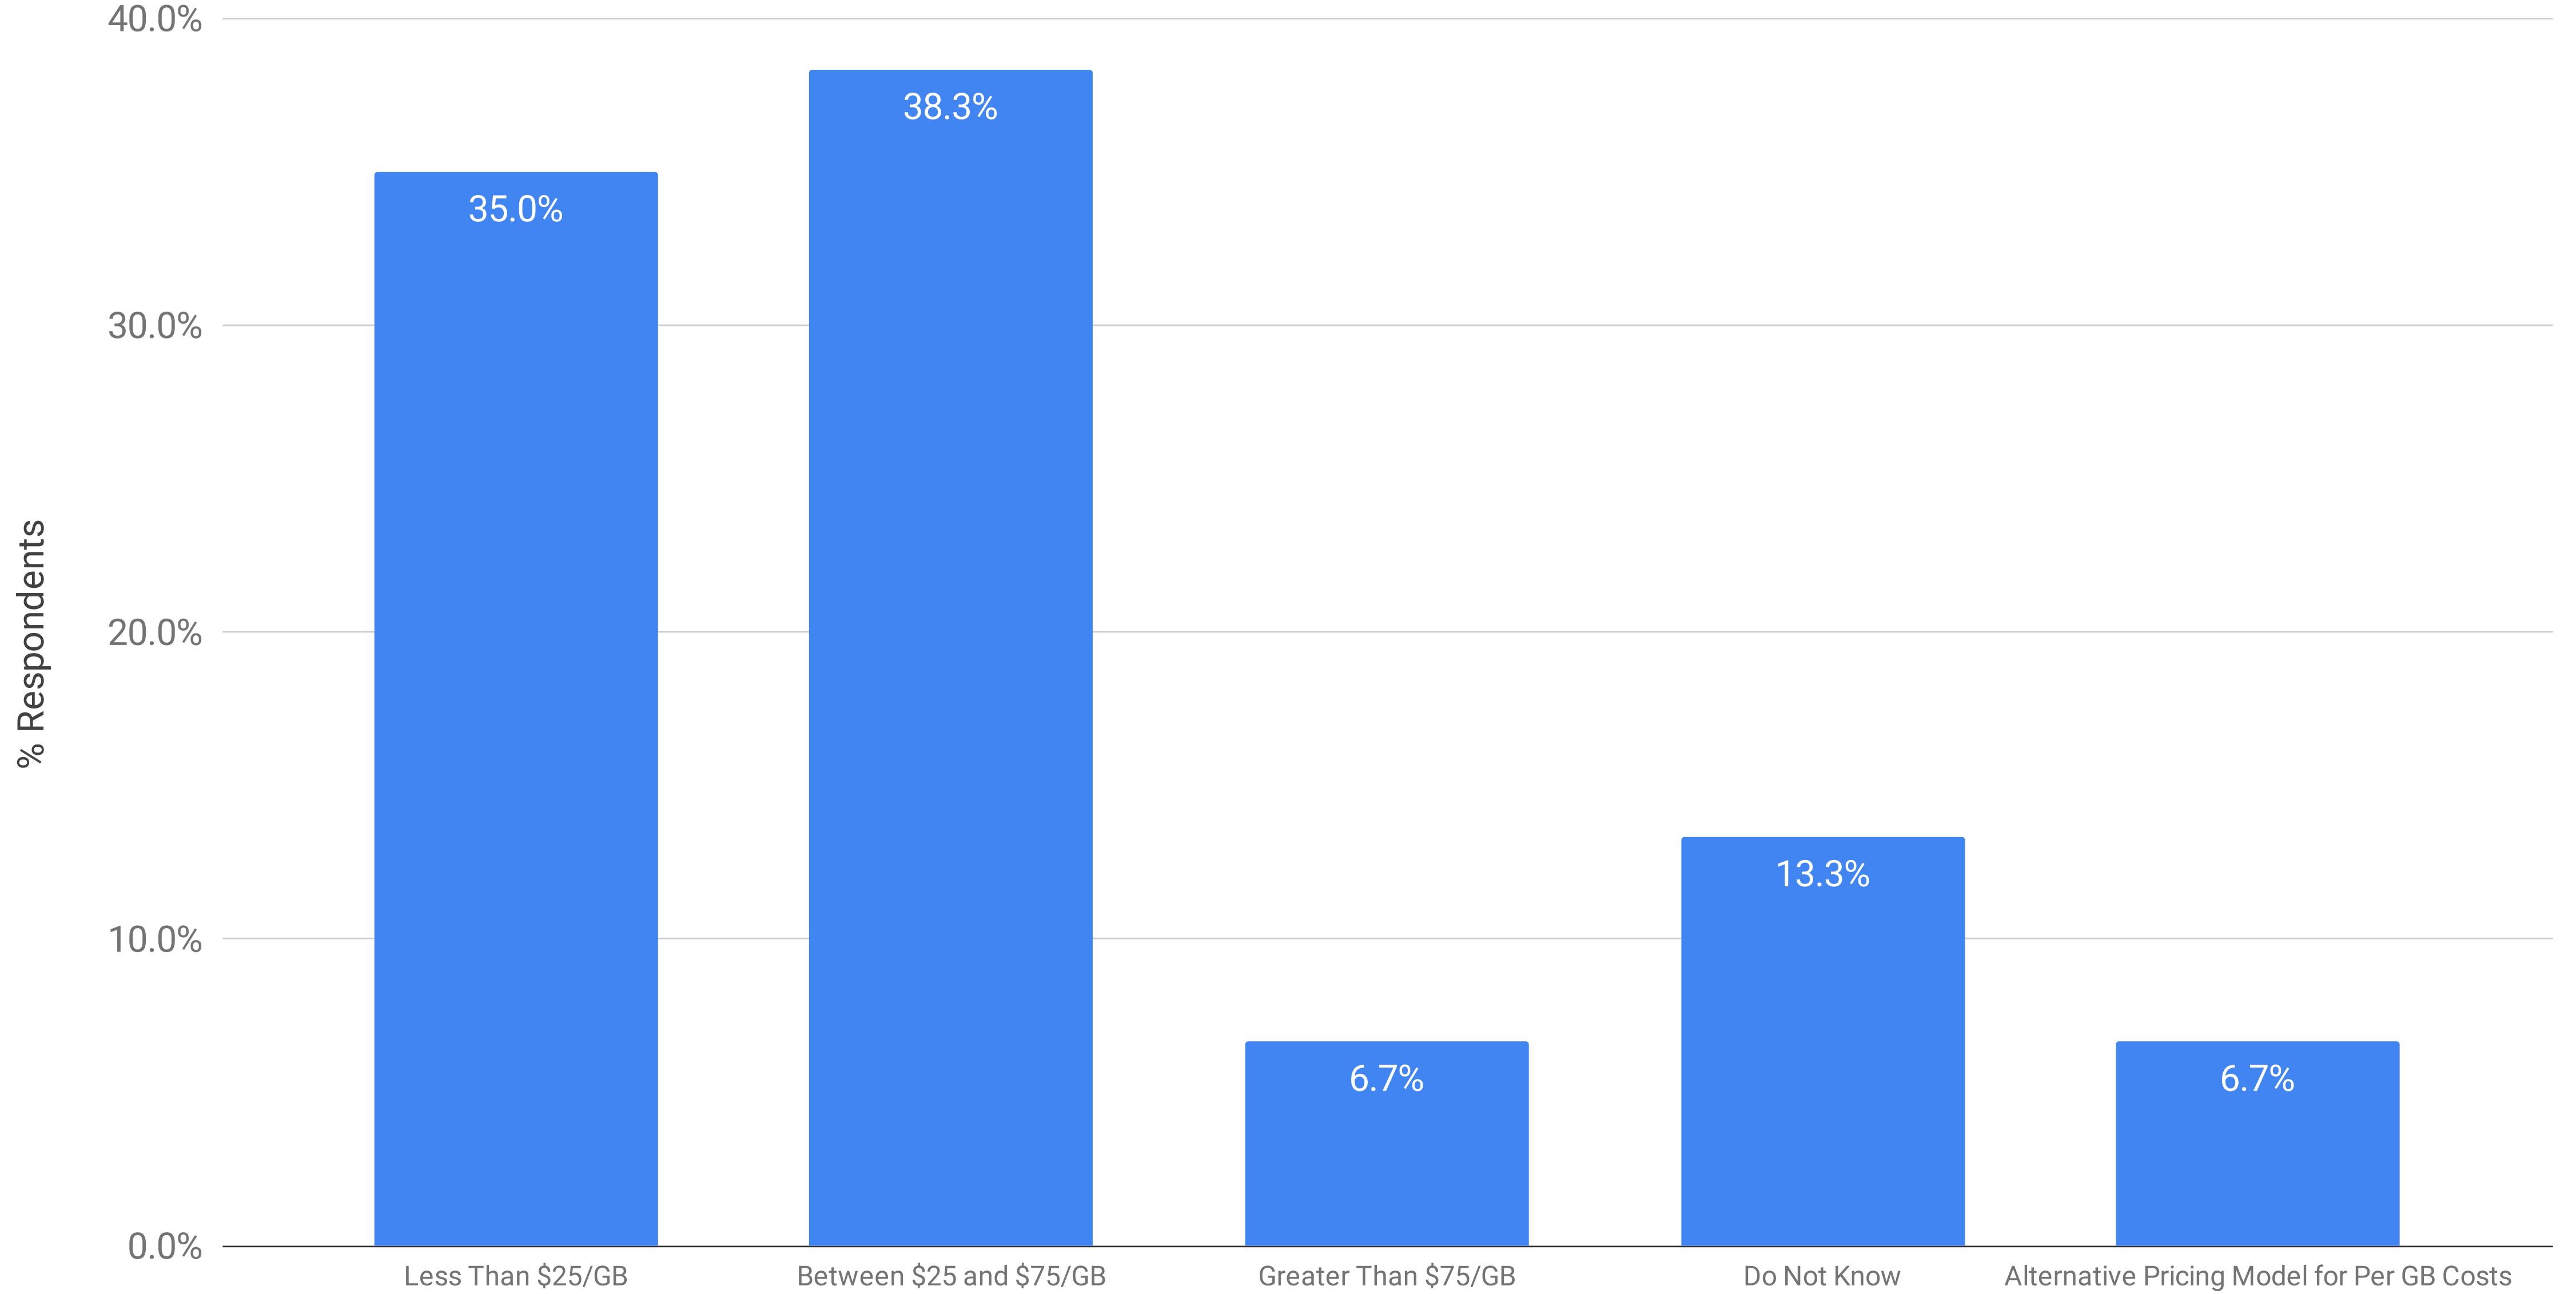

Processing Pricing: Per GB Cost to Process ESI Based on Volume at Ingestion for 251 GB or More

Summer 2023 eDiscovery Pricing Survey (n=60)