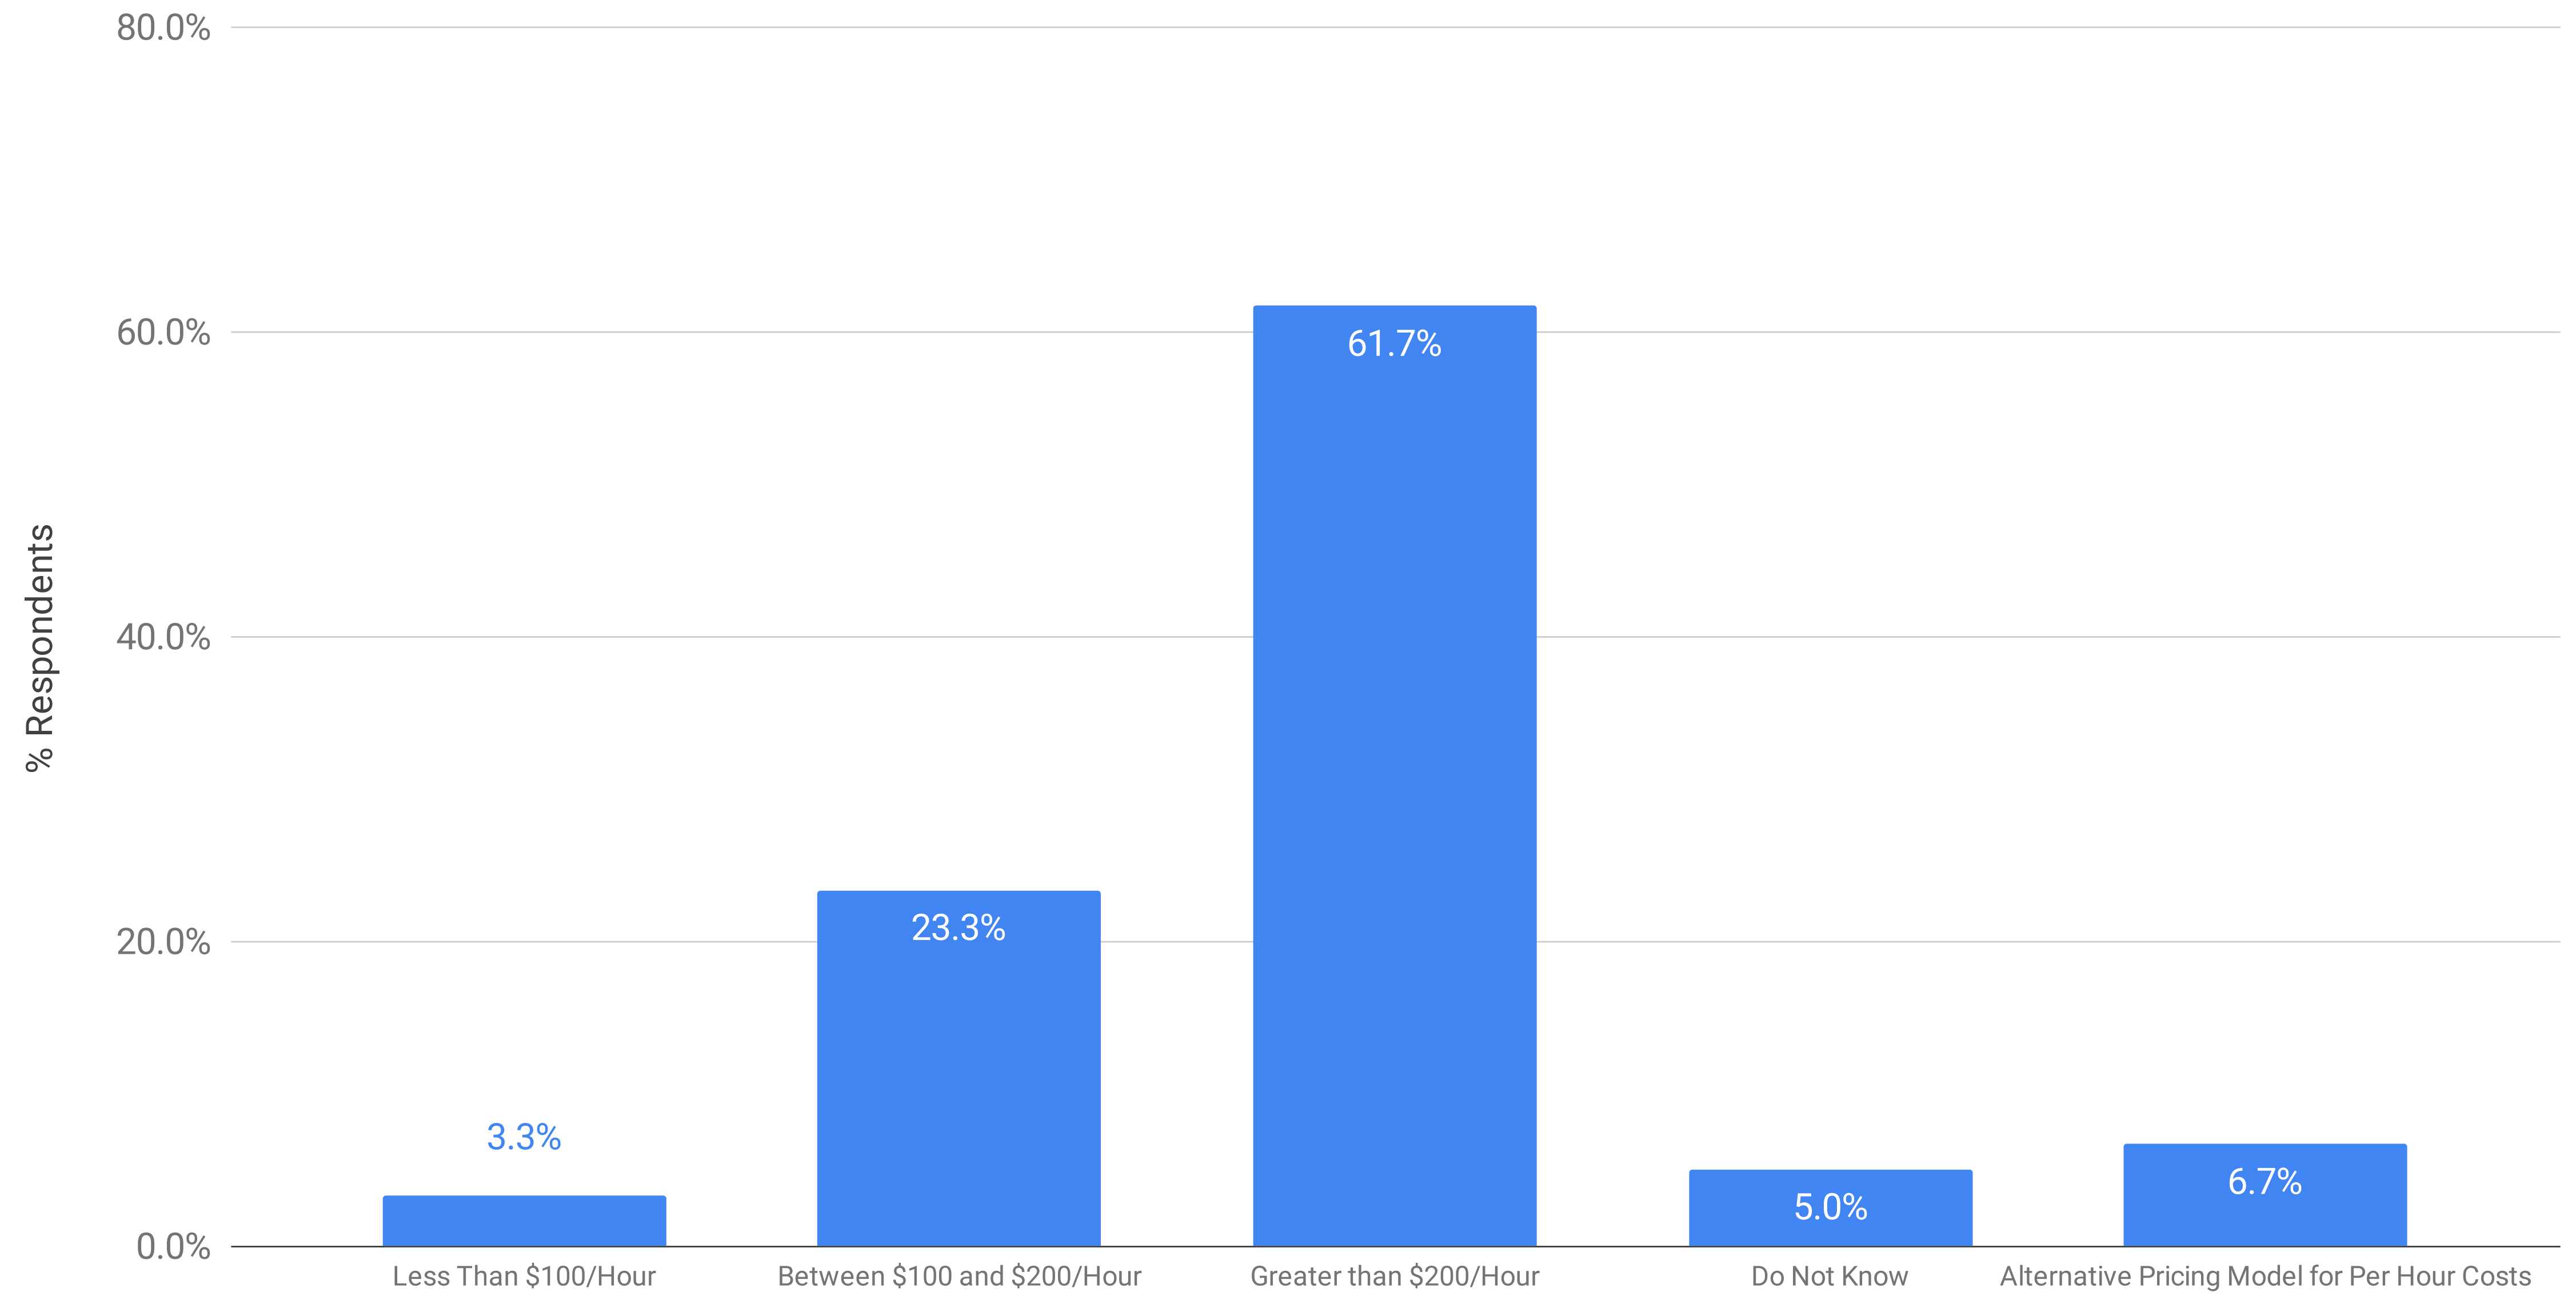

Processing Pricing: Per Hour Cost of Advanced Project Management Support for eDiscovery

Summer 2023 eDiscovery Pricing Survey (n=60)