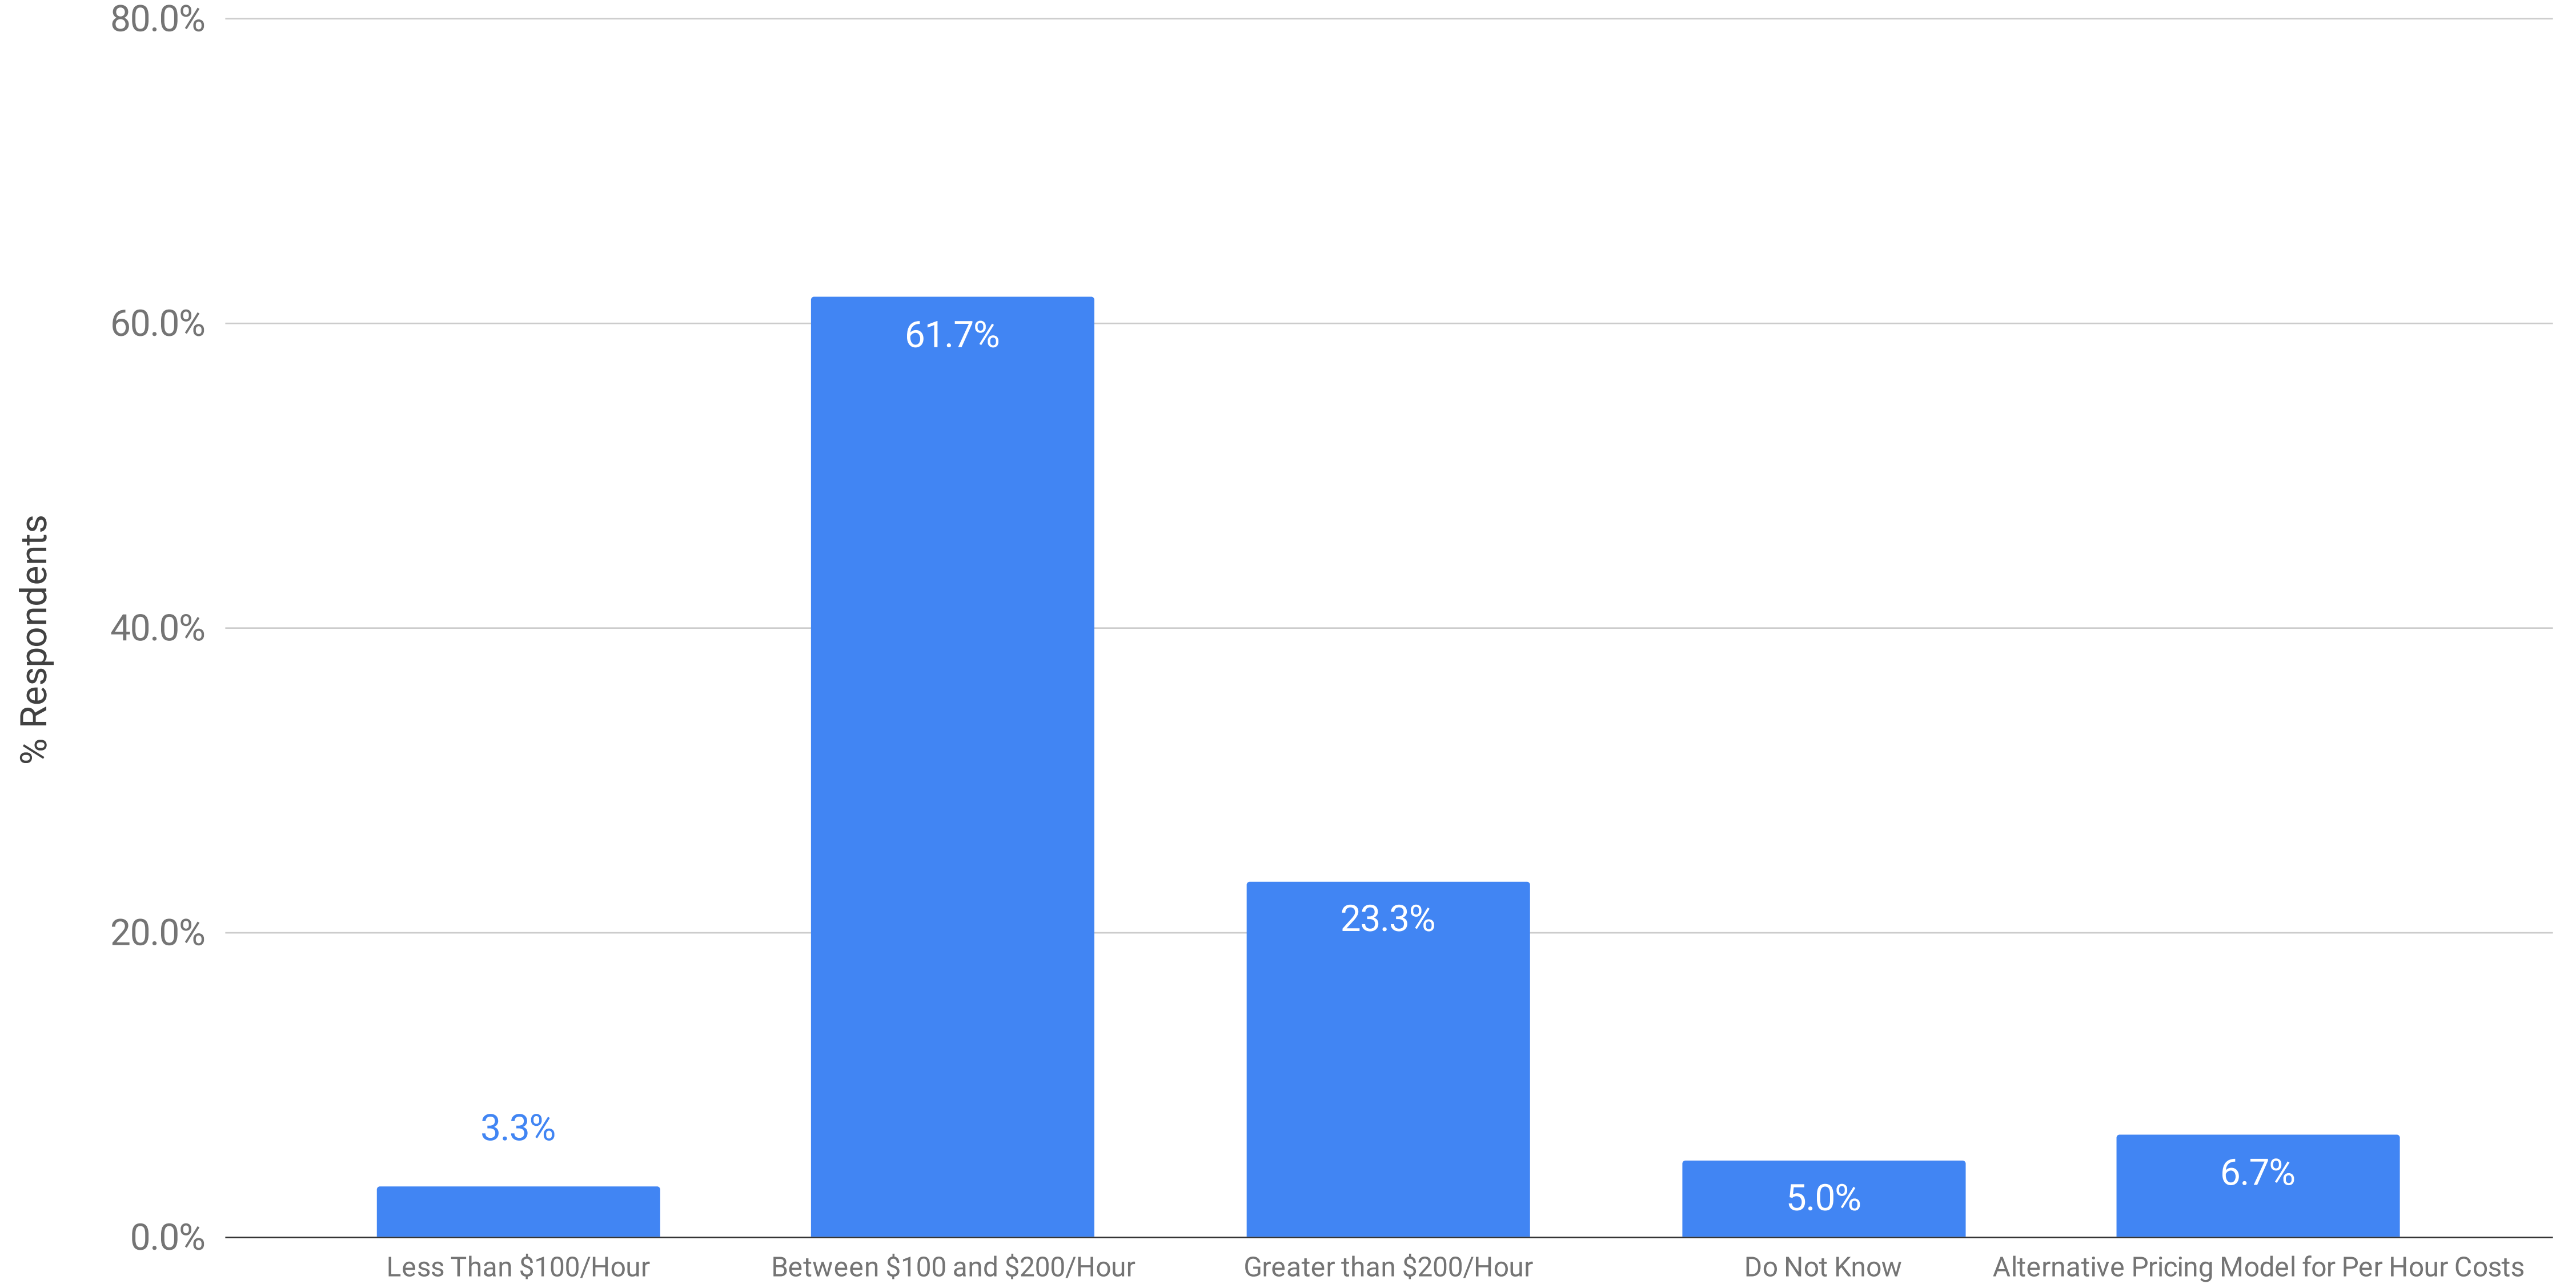

Processing Pricing: Per Hour Cost of Basic Project Management Support for eDiscovery

Summer 2023 eDiscovery Pricing Survey (n=60)