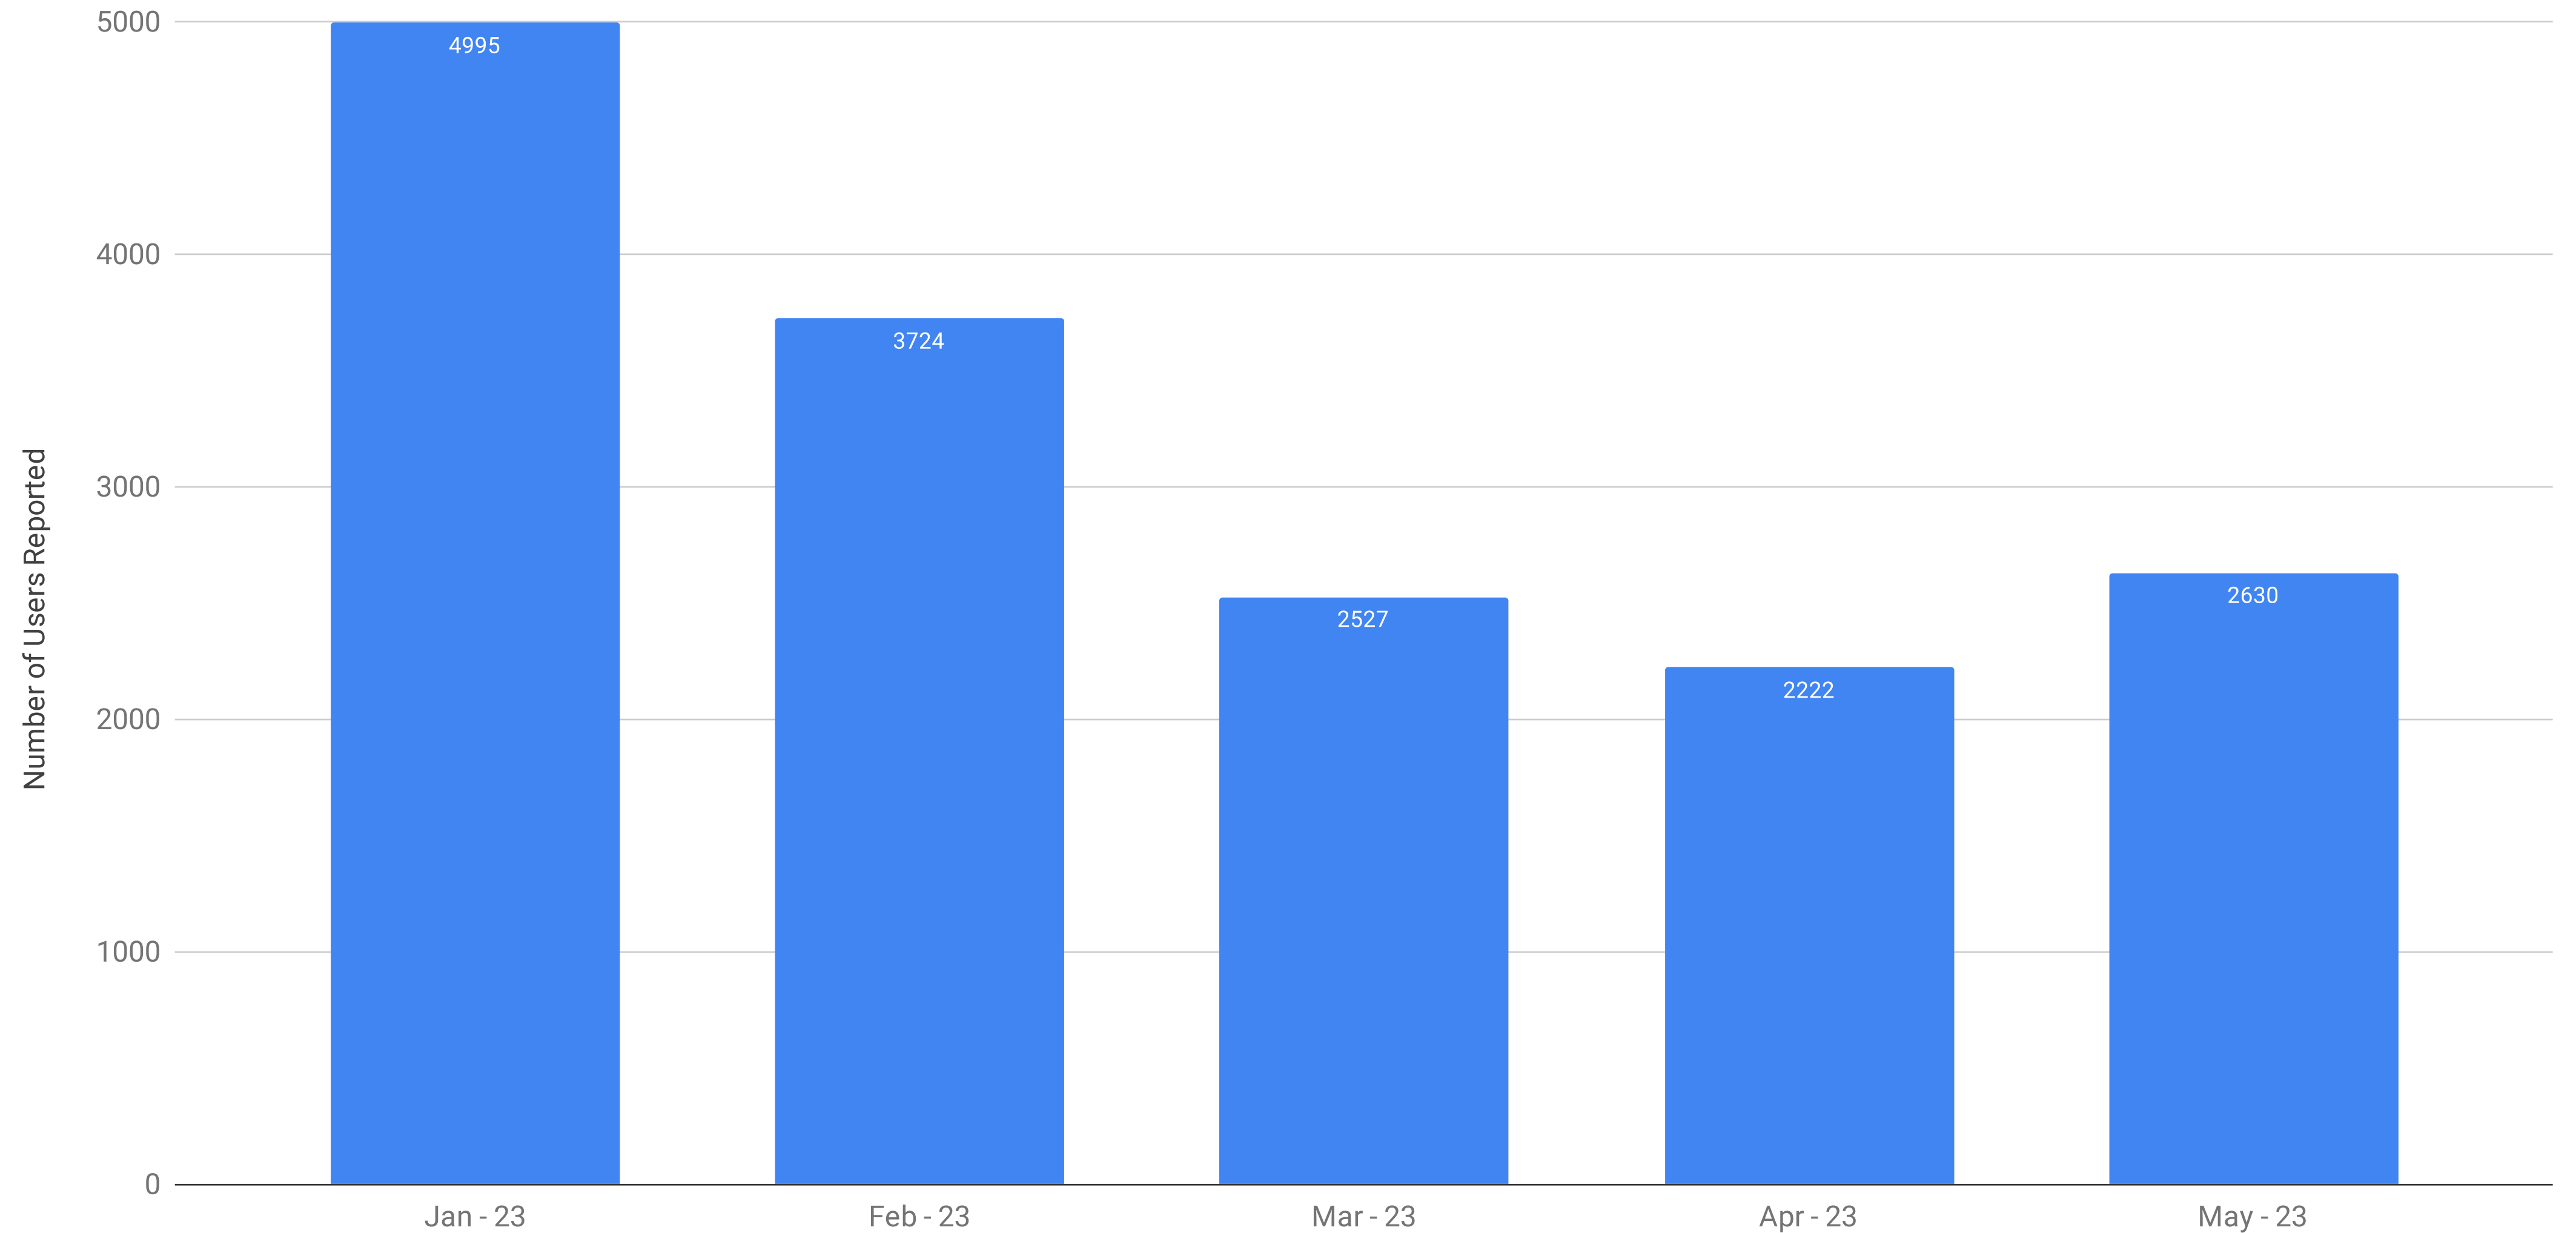

ComplexDiscovery Audience Overview - All Users

The Total Number of Users as Recorded Each Month with Google Analytics

Current Reporting (1 January - 31 May 2023)