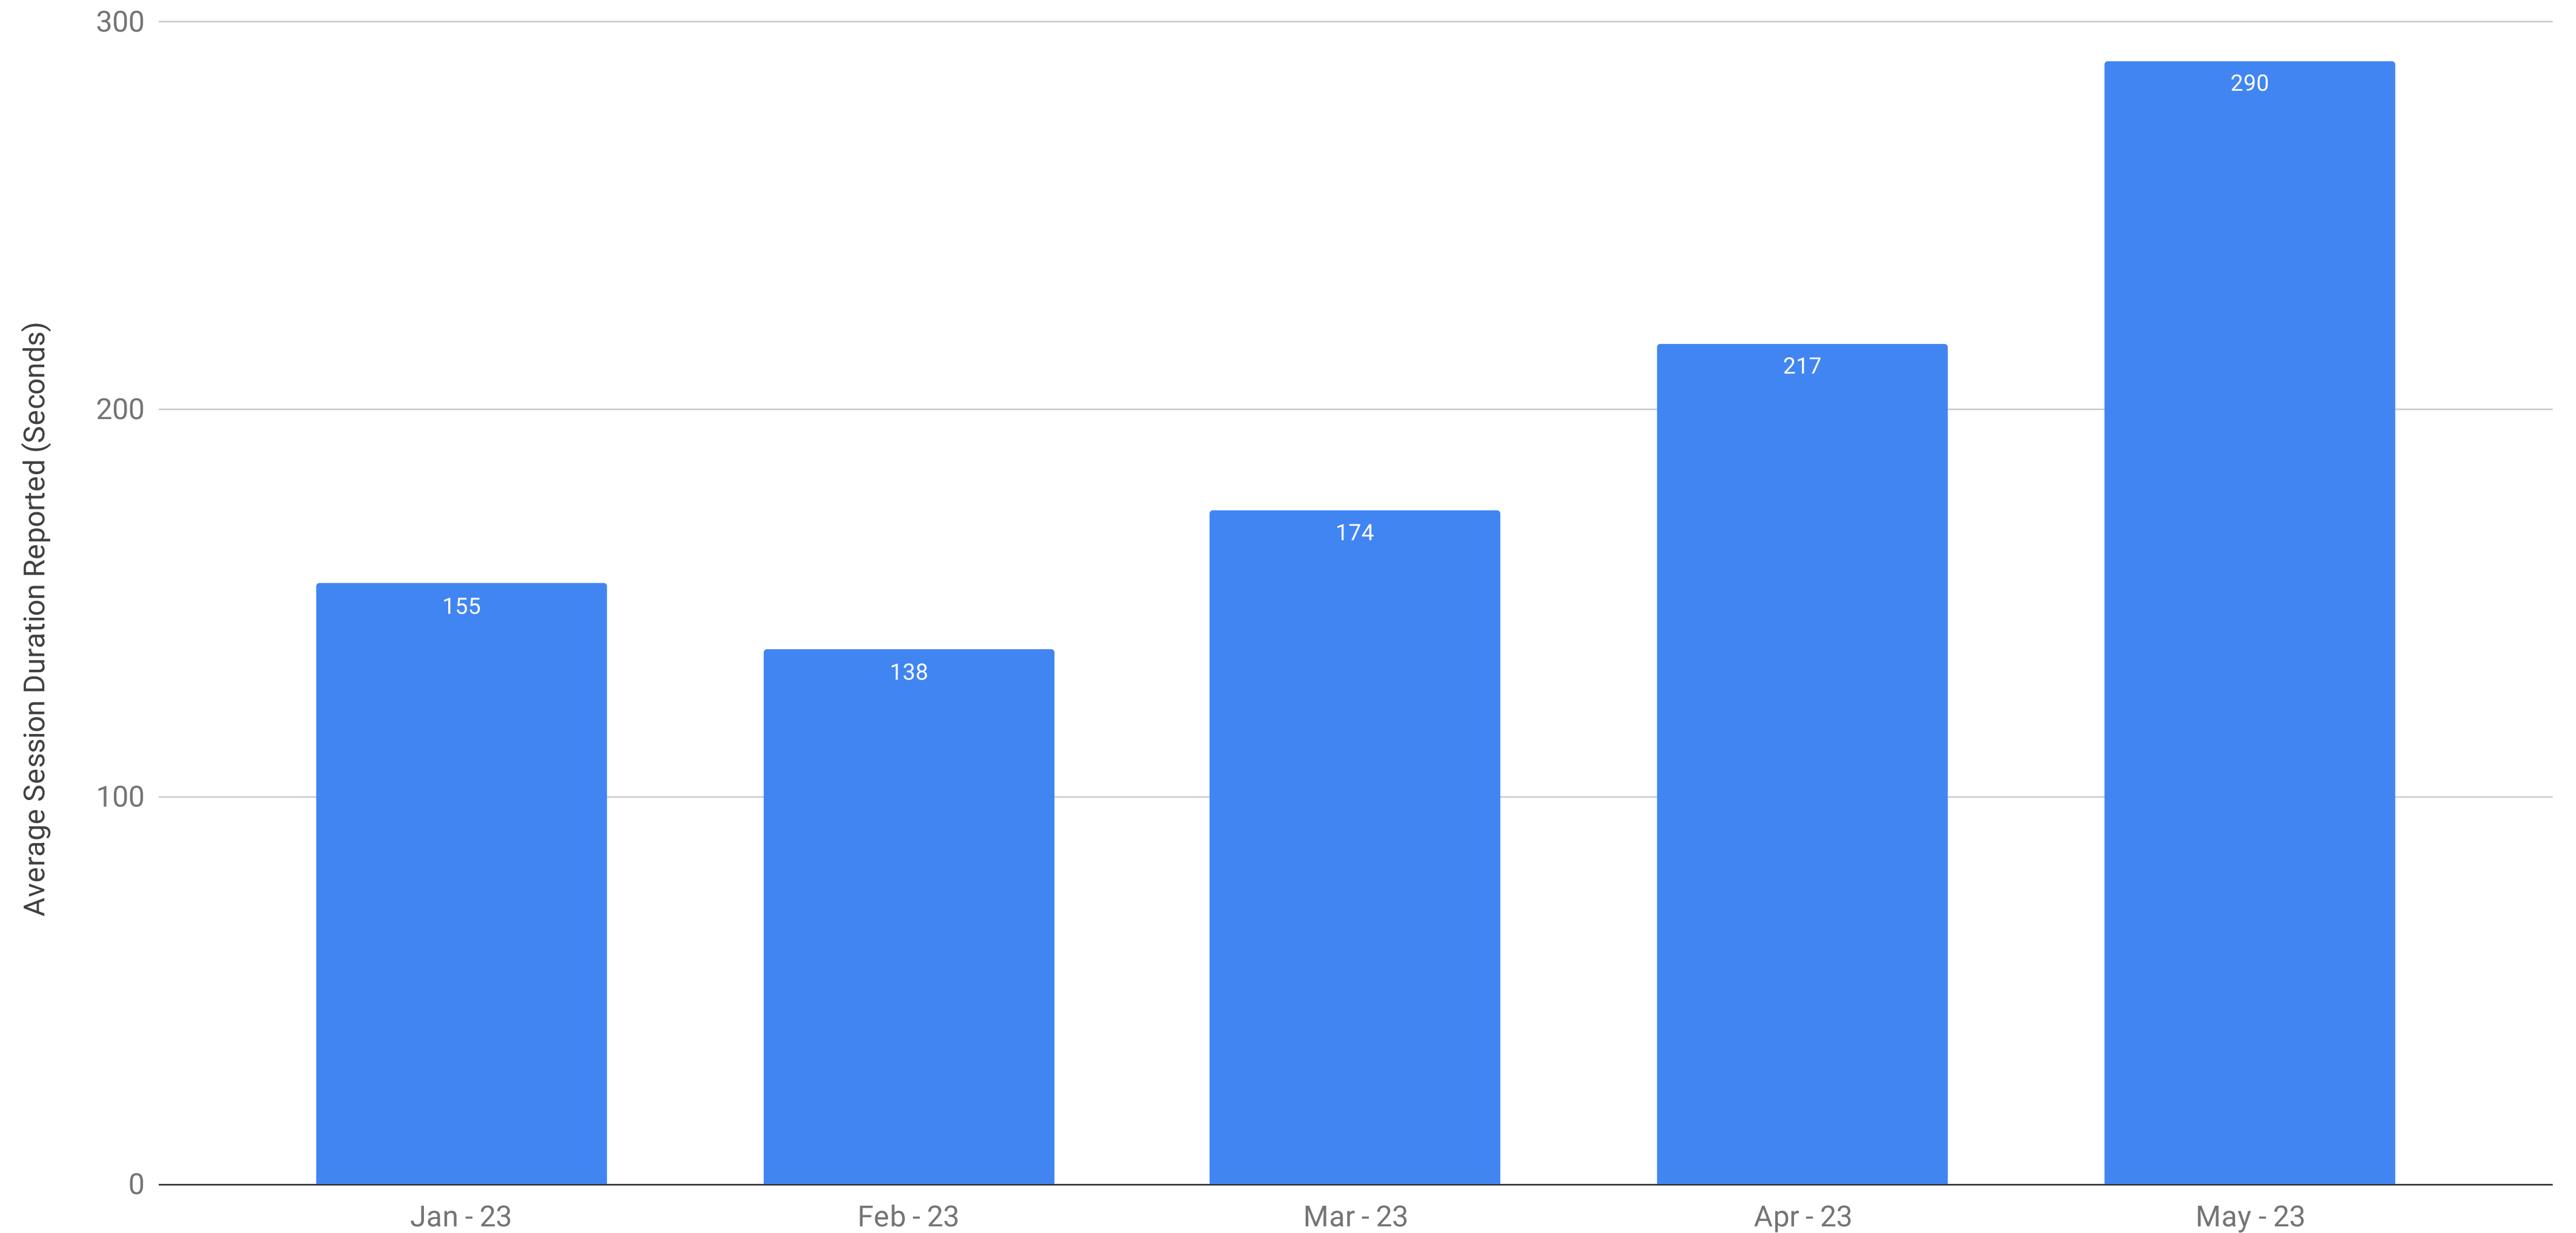

ComplexDiscovery Audience Overview - Average Session Duration

The Average Session Duration in Seconds as Recorded Each Month with Google Analytics

Current Reporting (1 January - 31 May 2023)