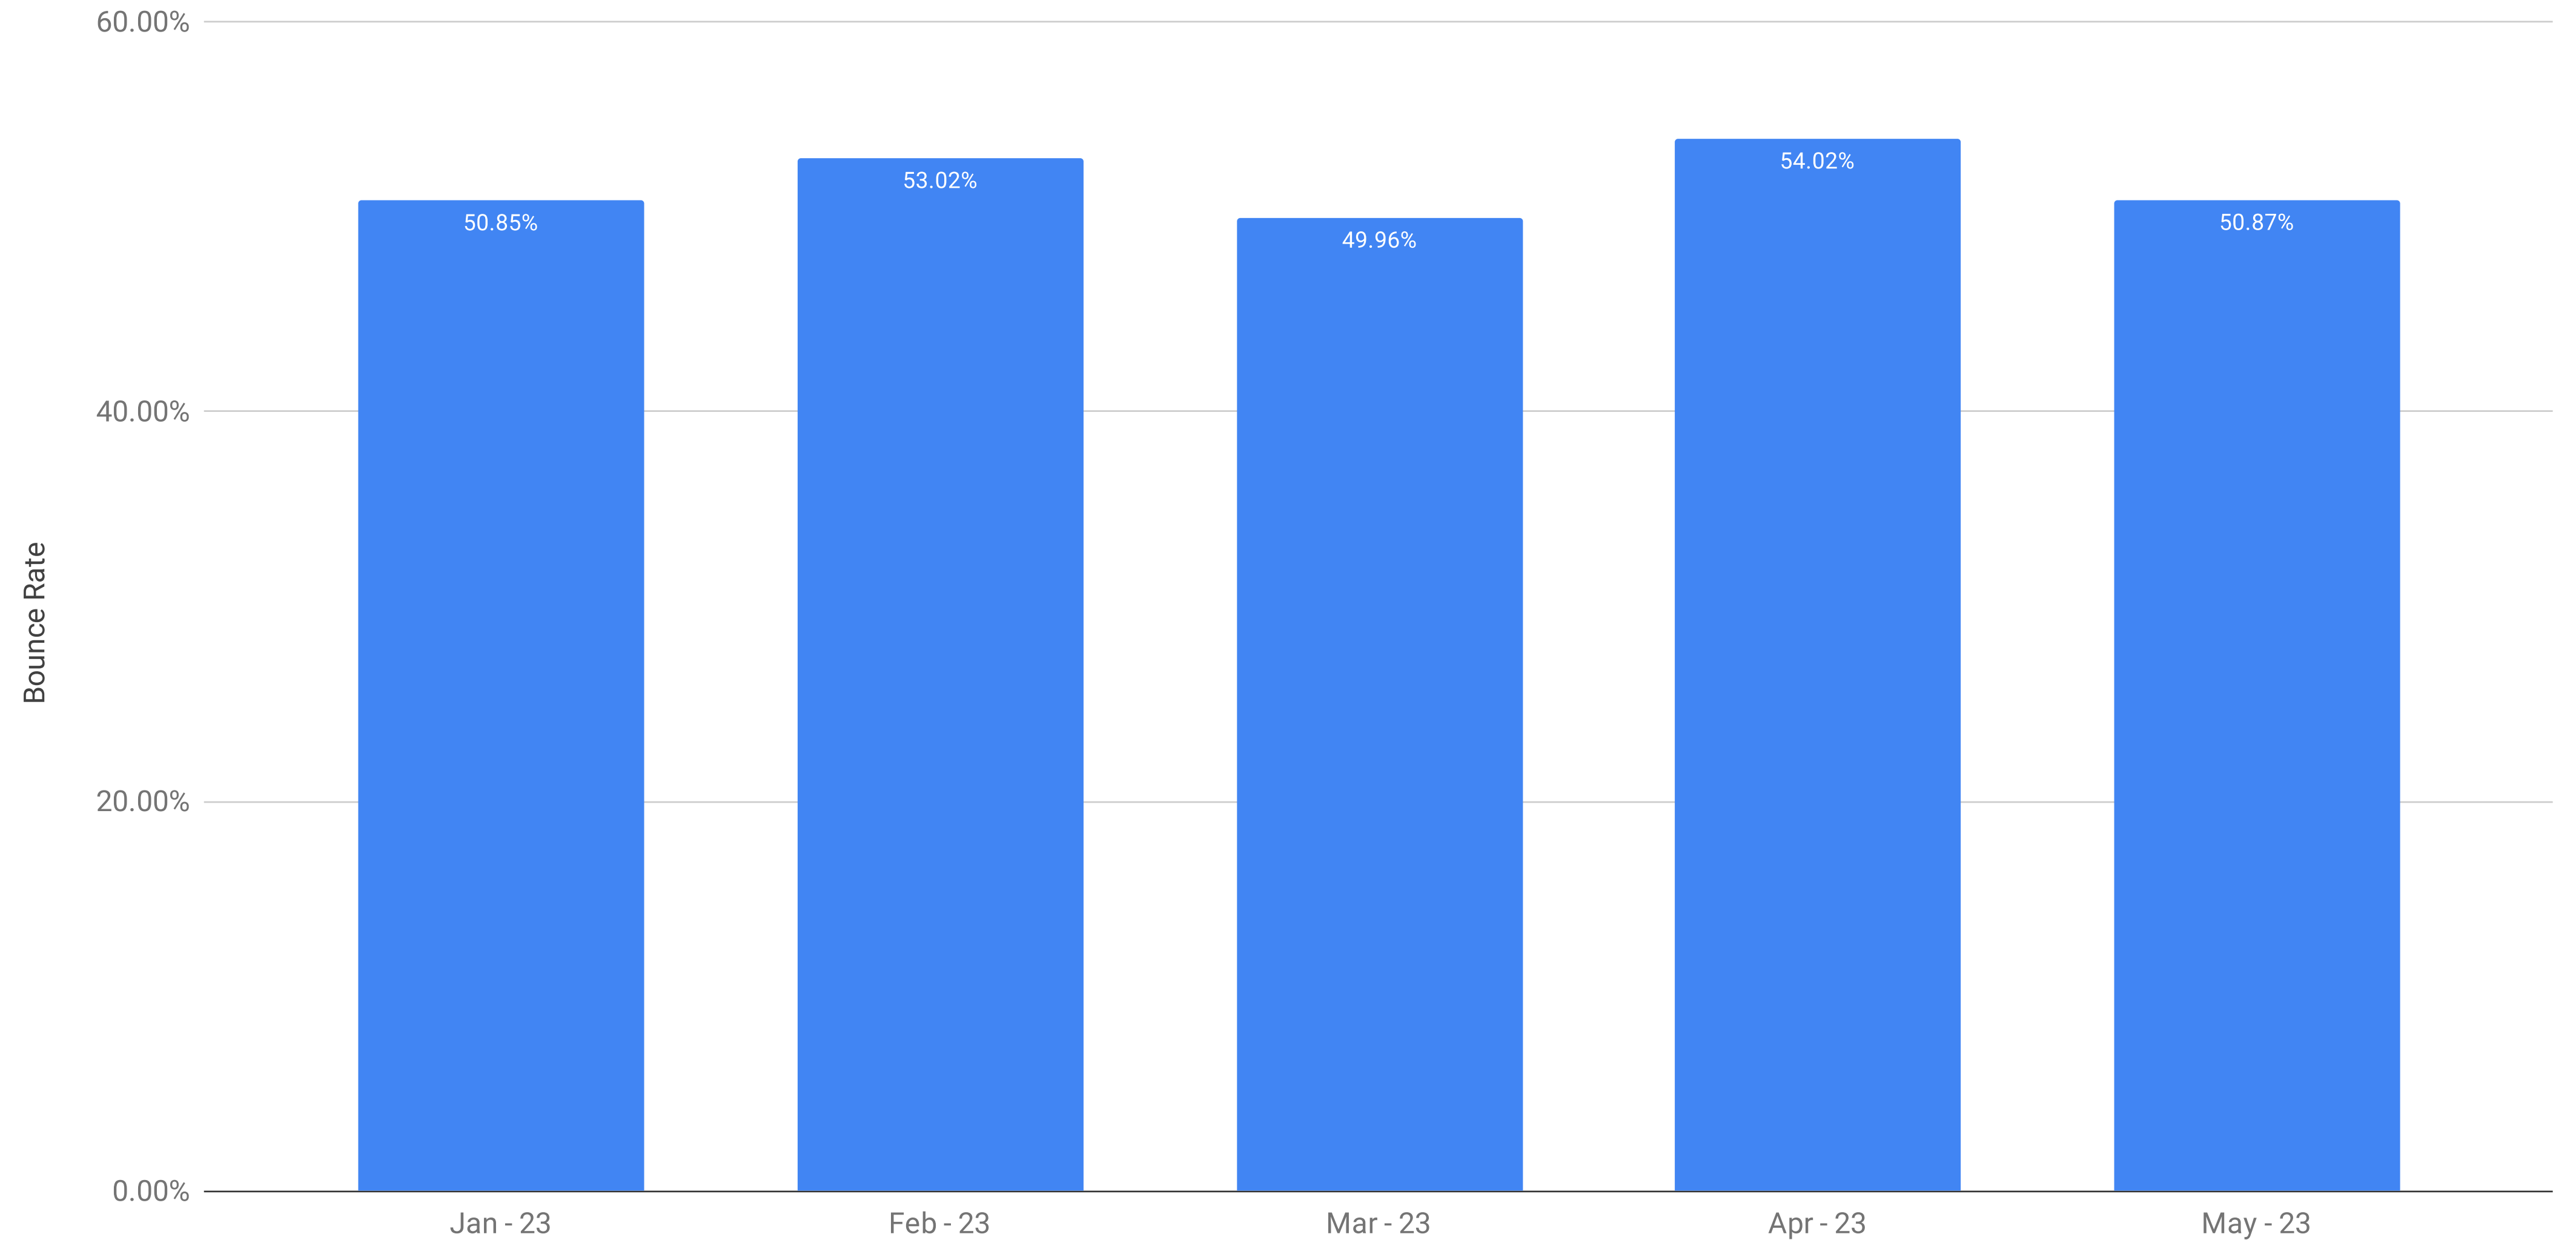

ComplexDiscovery Audience Overview - Bounce Rate

The Bounce Rate as Recorded Each Month with Google Analytics

Current Reporting (1 January - 31 May 2023)