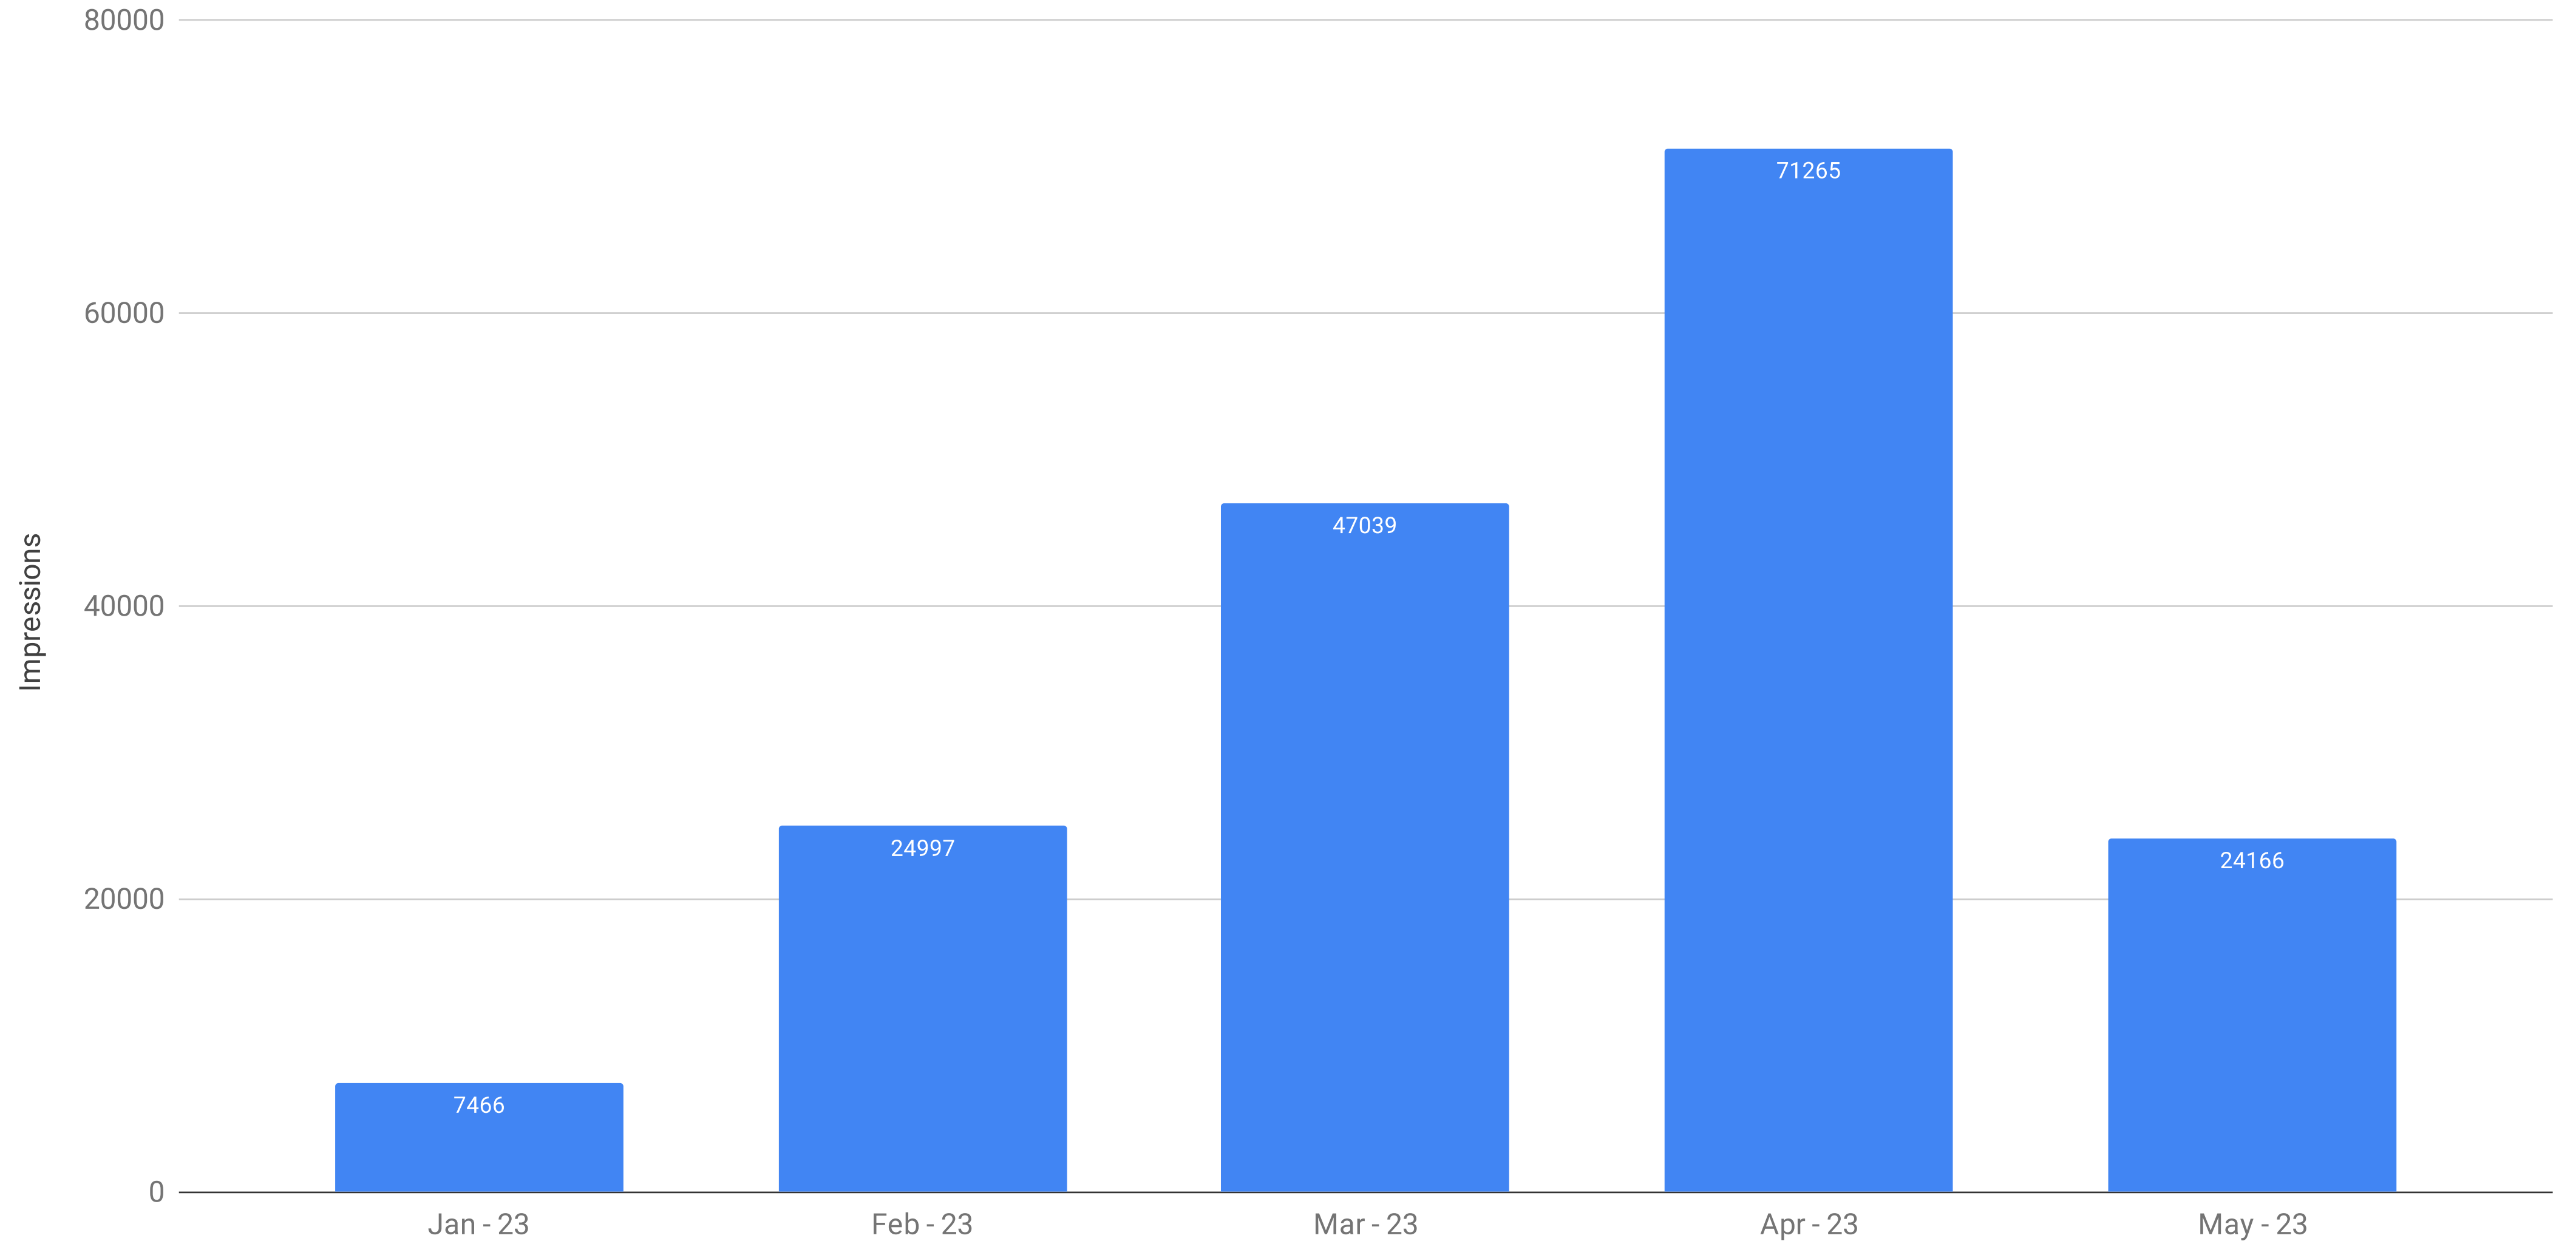

ComplexDiscovery Banner Advertising Overview - Impressions

Recorded with Advanced Ads - Aggregate of All Banner Ads from Beta Advertising Program (Limited Advertisers and Ads)

Current Reporting (1 January - 31 May 2023)