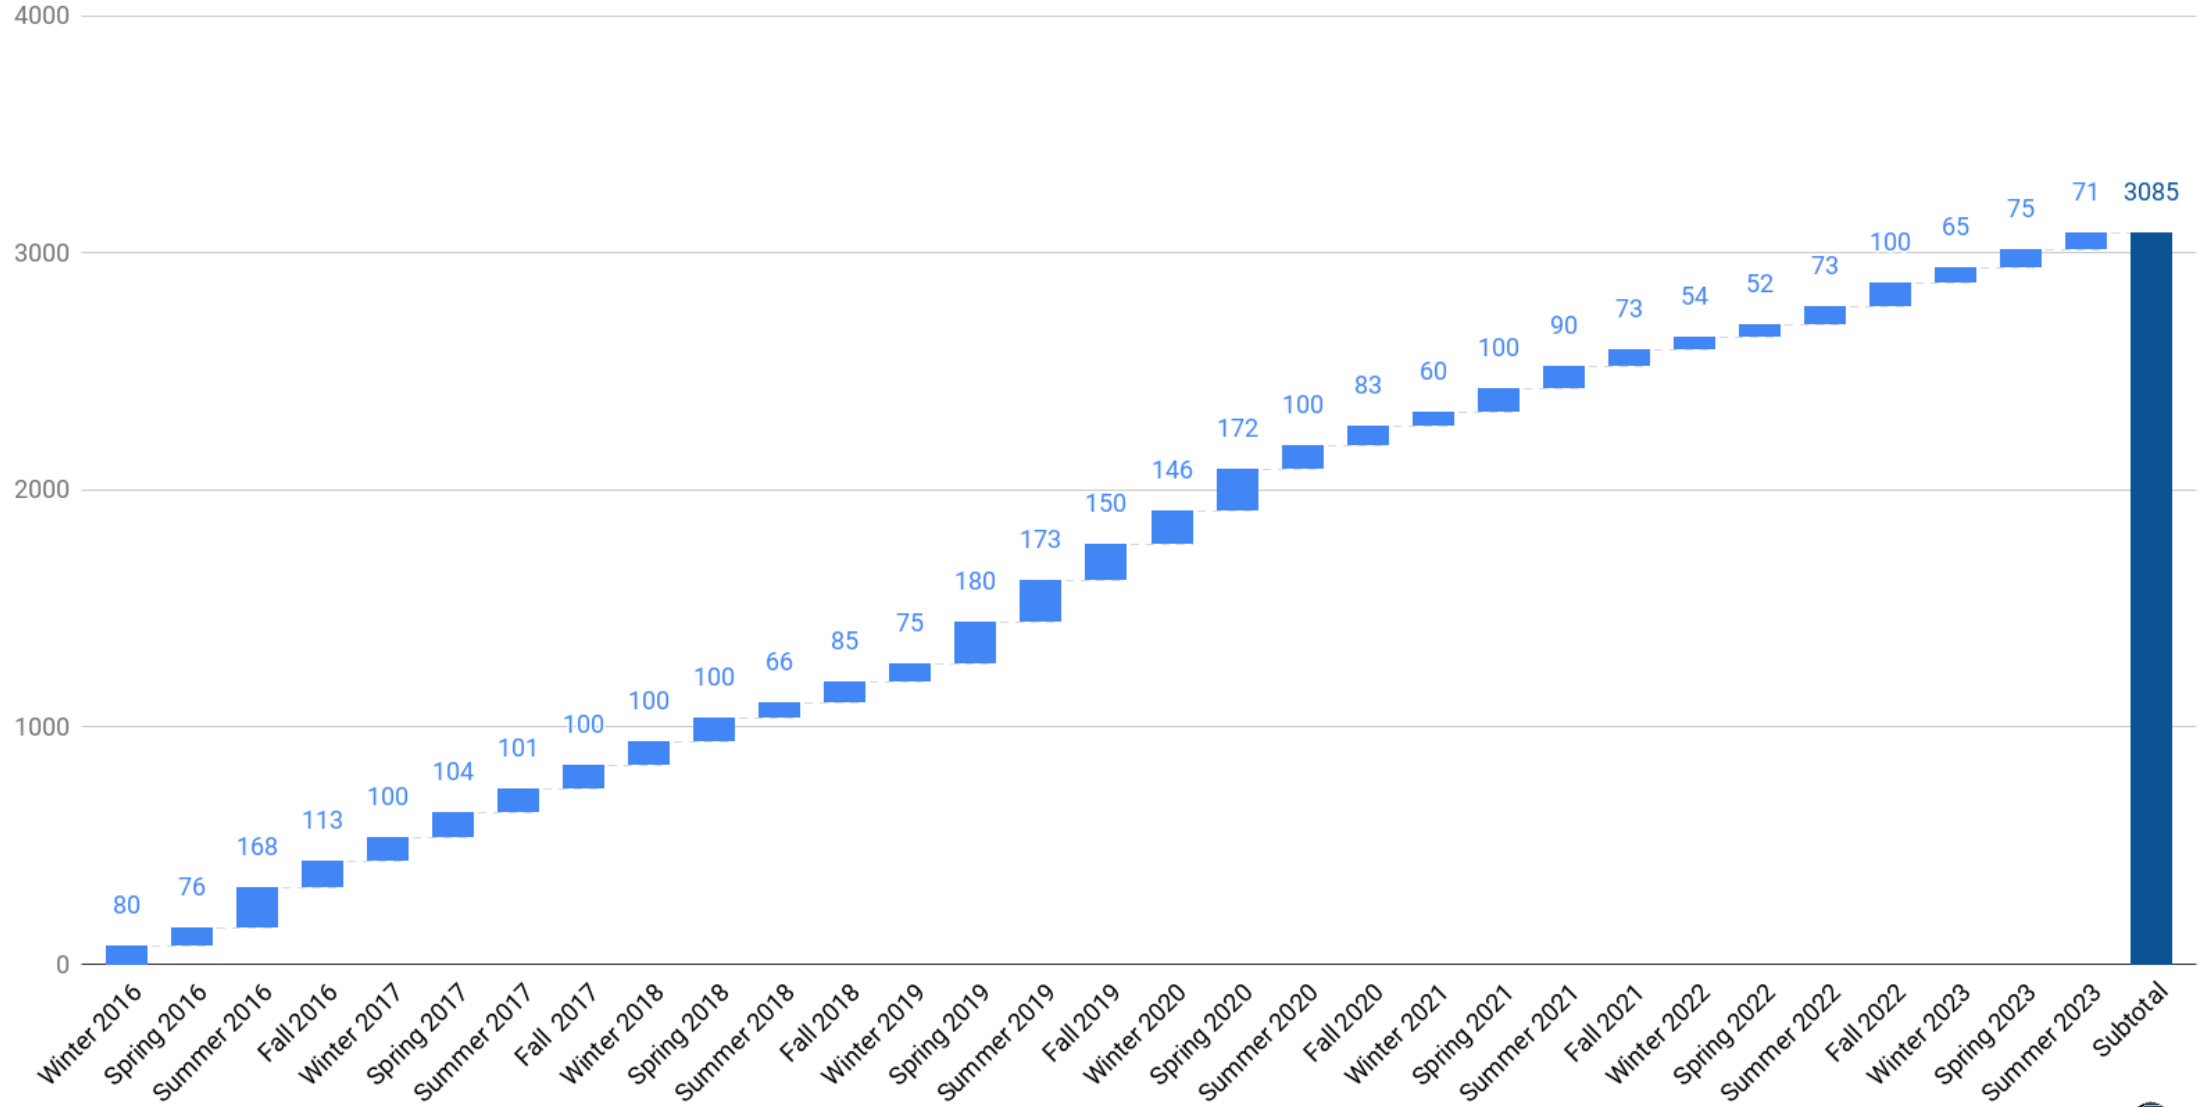

Context

Background

Quarterly Business Confidence Survey
Summer 2023

Survey Respondents (Individual and Aggregate Overview)

Survey Respondents (Individual and Aggregate Overview)

Survey Respondents by Organizational Segment

Summer 2023 eDiscovery Business Confidence Survey (n=71)

Survey Respondents by Geographic Region

Summer 2023 eDiscovery Business Confidence Survey (n=71)

Survey Respondents by Primary Function

Summer 2023 eDiscovery Business Confidence Survey (n=71)