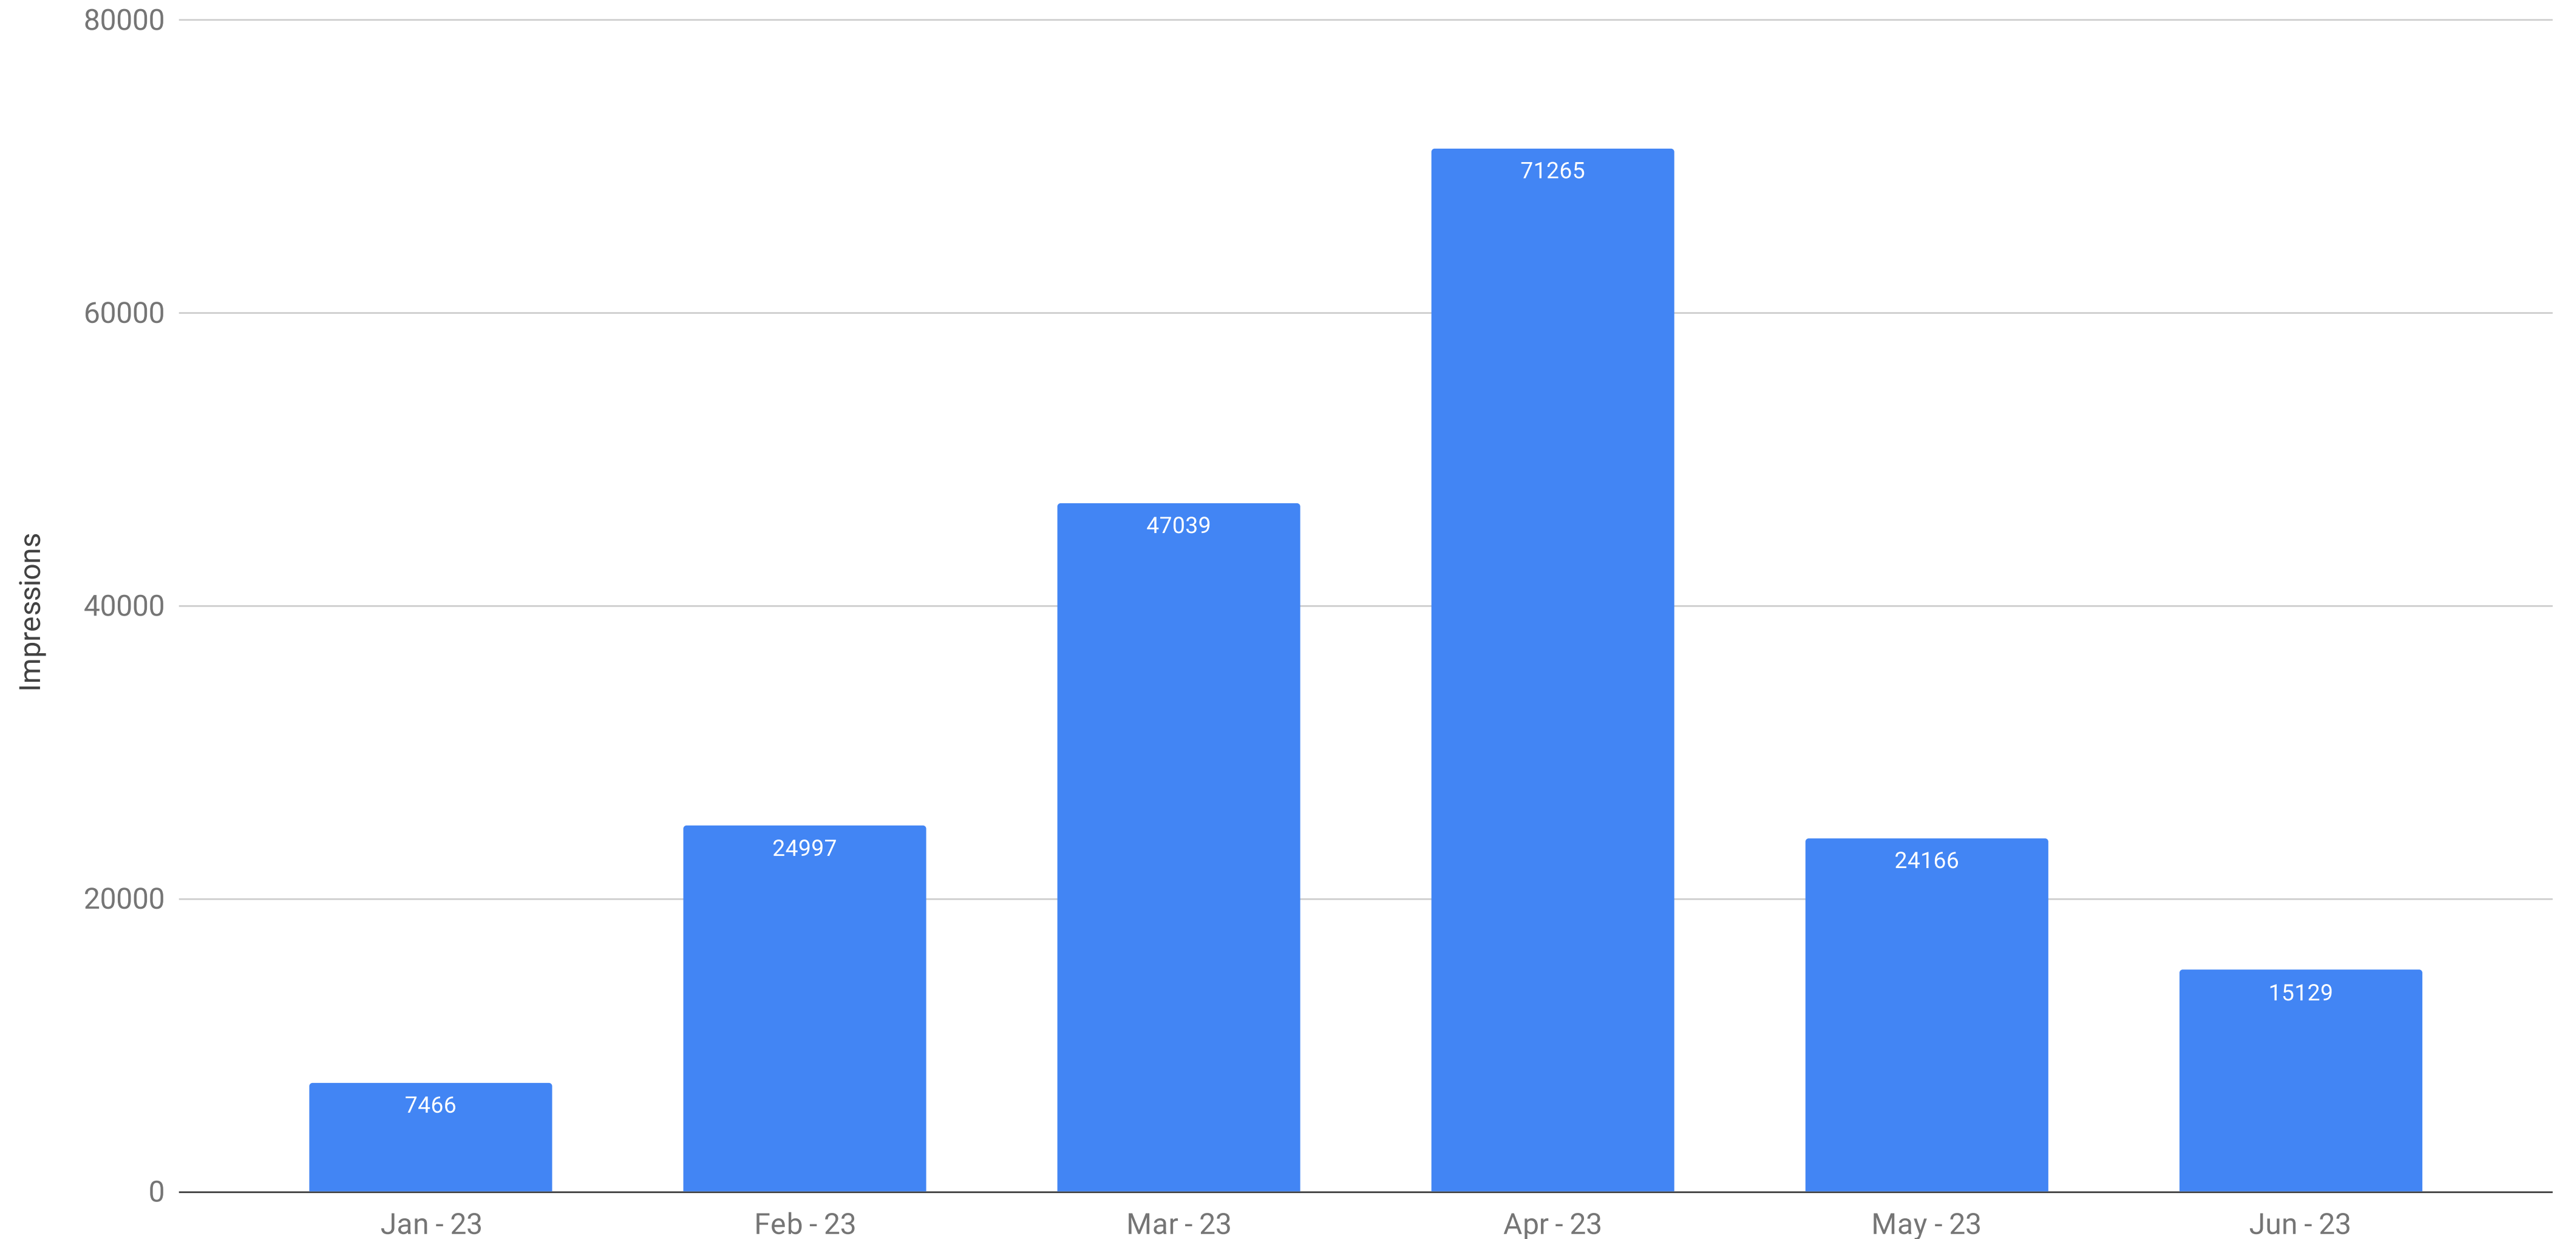

ComplexDiscovery Banner Advertising Overview - Impressions

Recorded with Advanced Ads - Aggregate of All Banner Ads from Beta Advertising Program (Limited Advertisers and Ads)

Current Reporting (2023) - Adjusted in May-June to Decrease and Optimize Rotation Velocity to Increase Banner Viewing Time