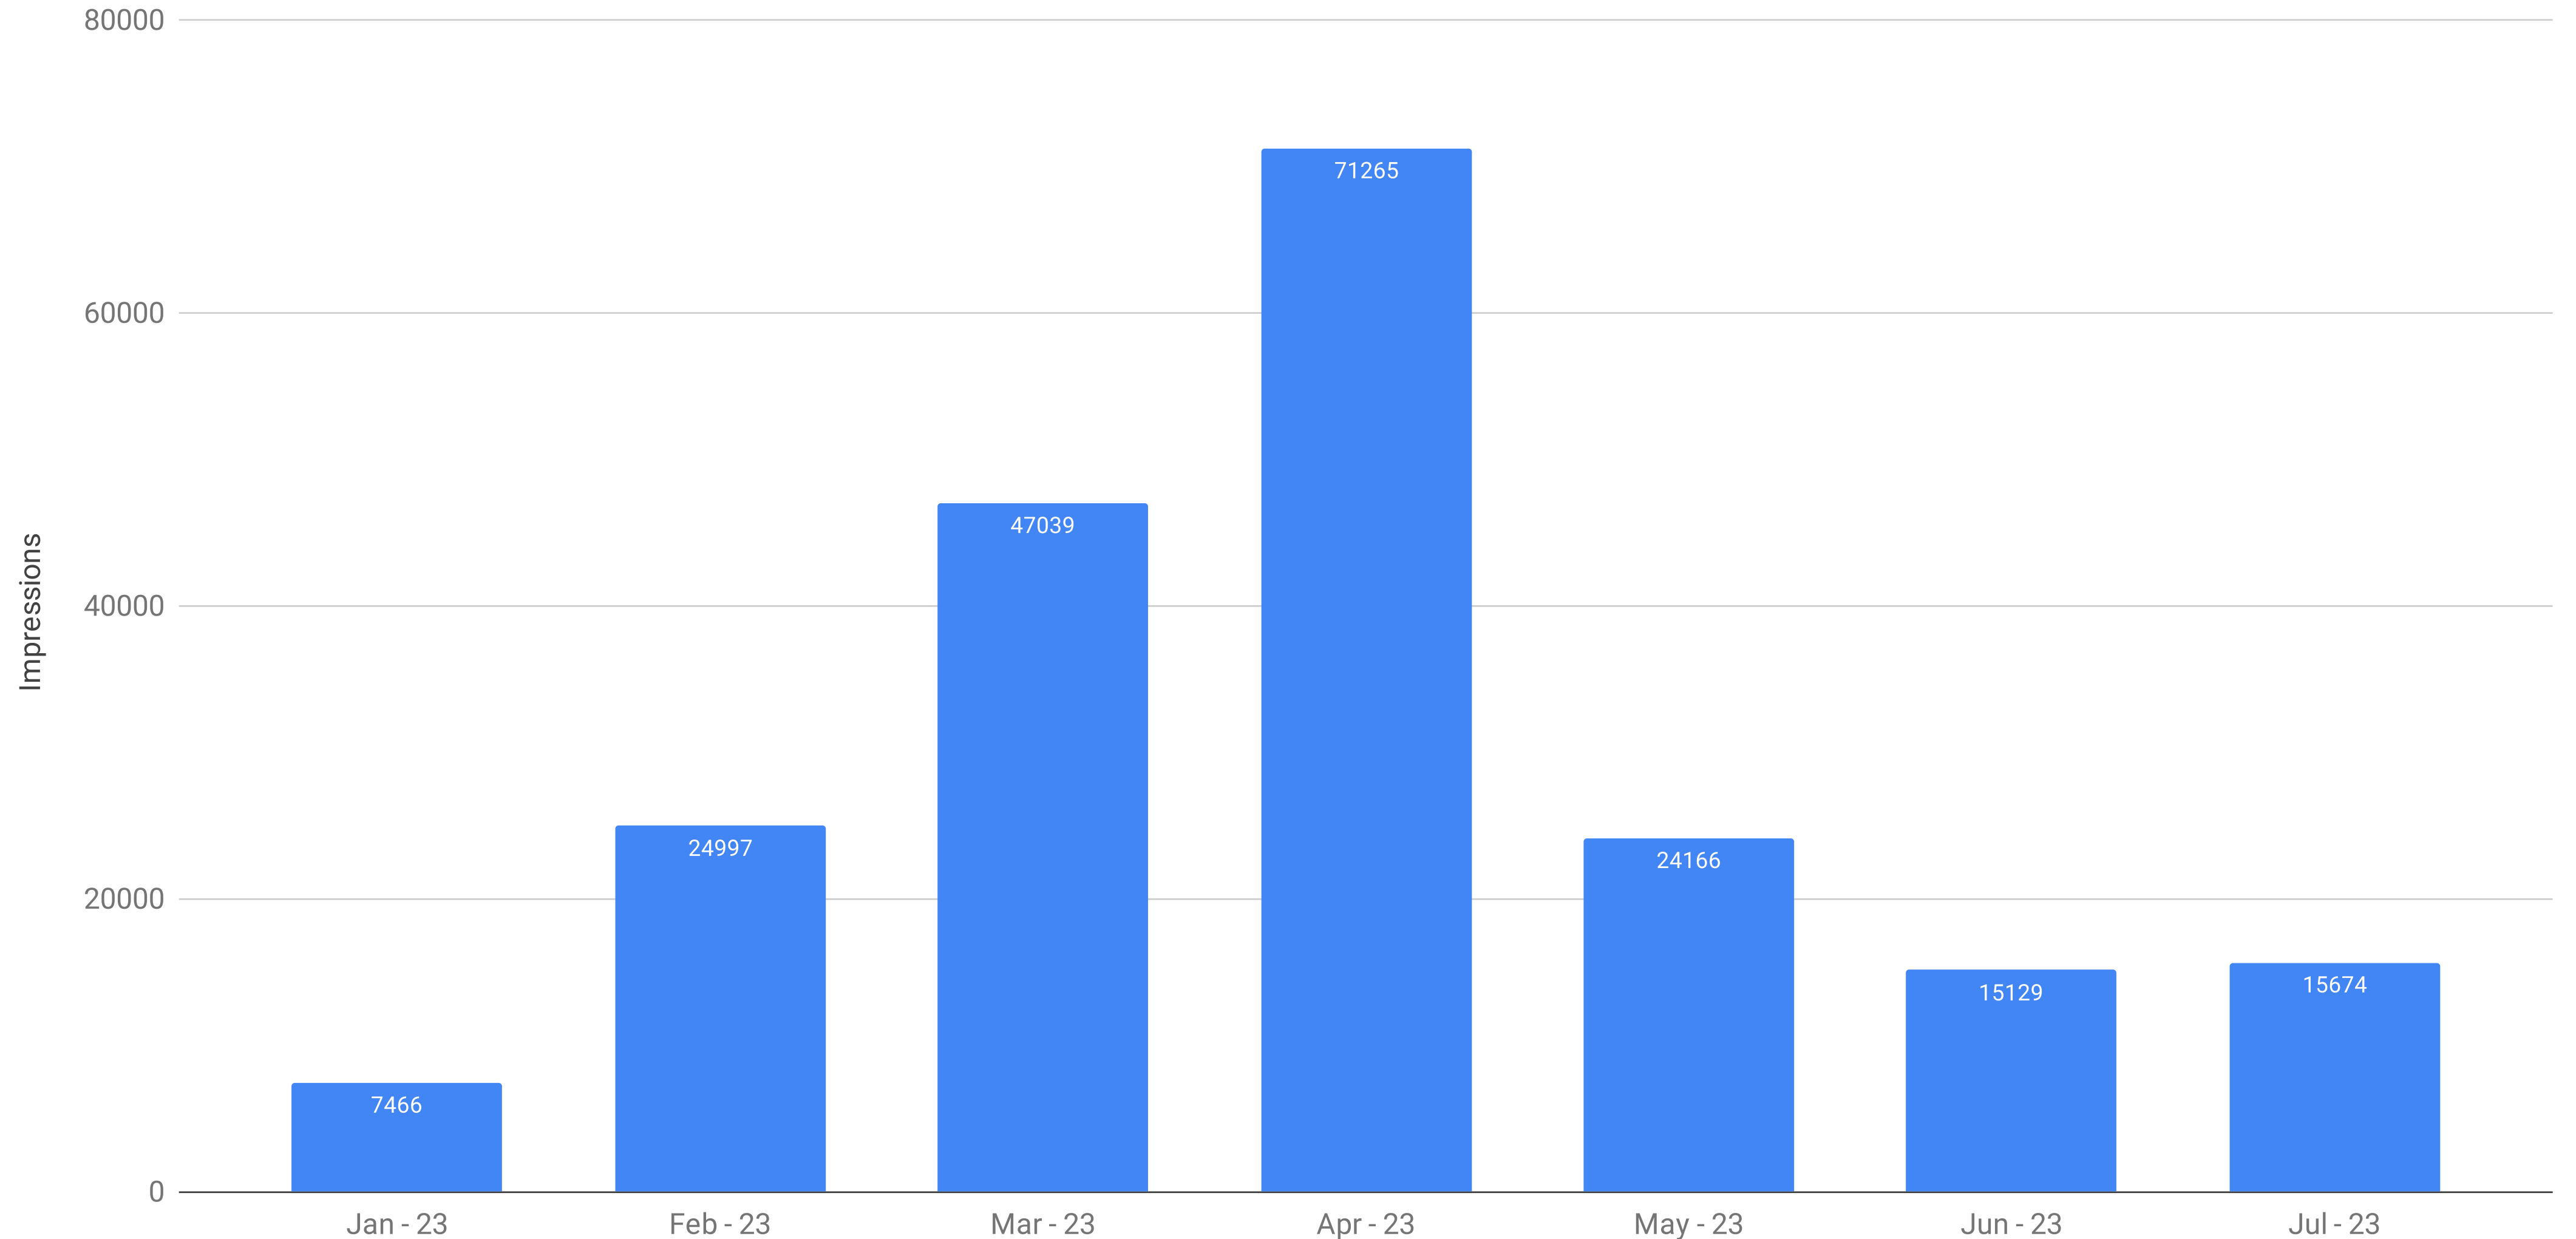

# ComplexDiscovery Banner Advertising Overview - Impressions

Recorded with Advanced Ads - Aggregate of All Banner Ads from Beta Advertising Program (Limited Advertisers and Ads)

Current Reporting (2023) - Adjusted in May-June to Decrease and Optimize Rotation Velocity to Increase Banner Viewing Time