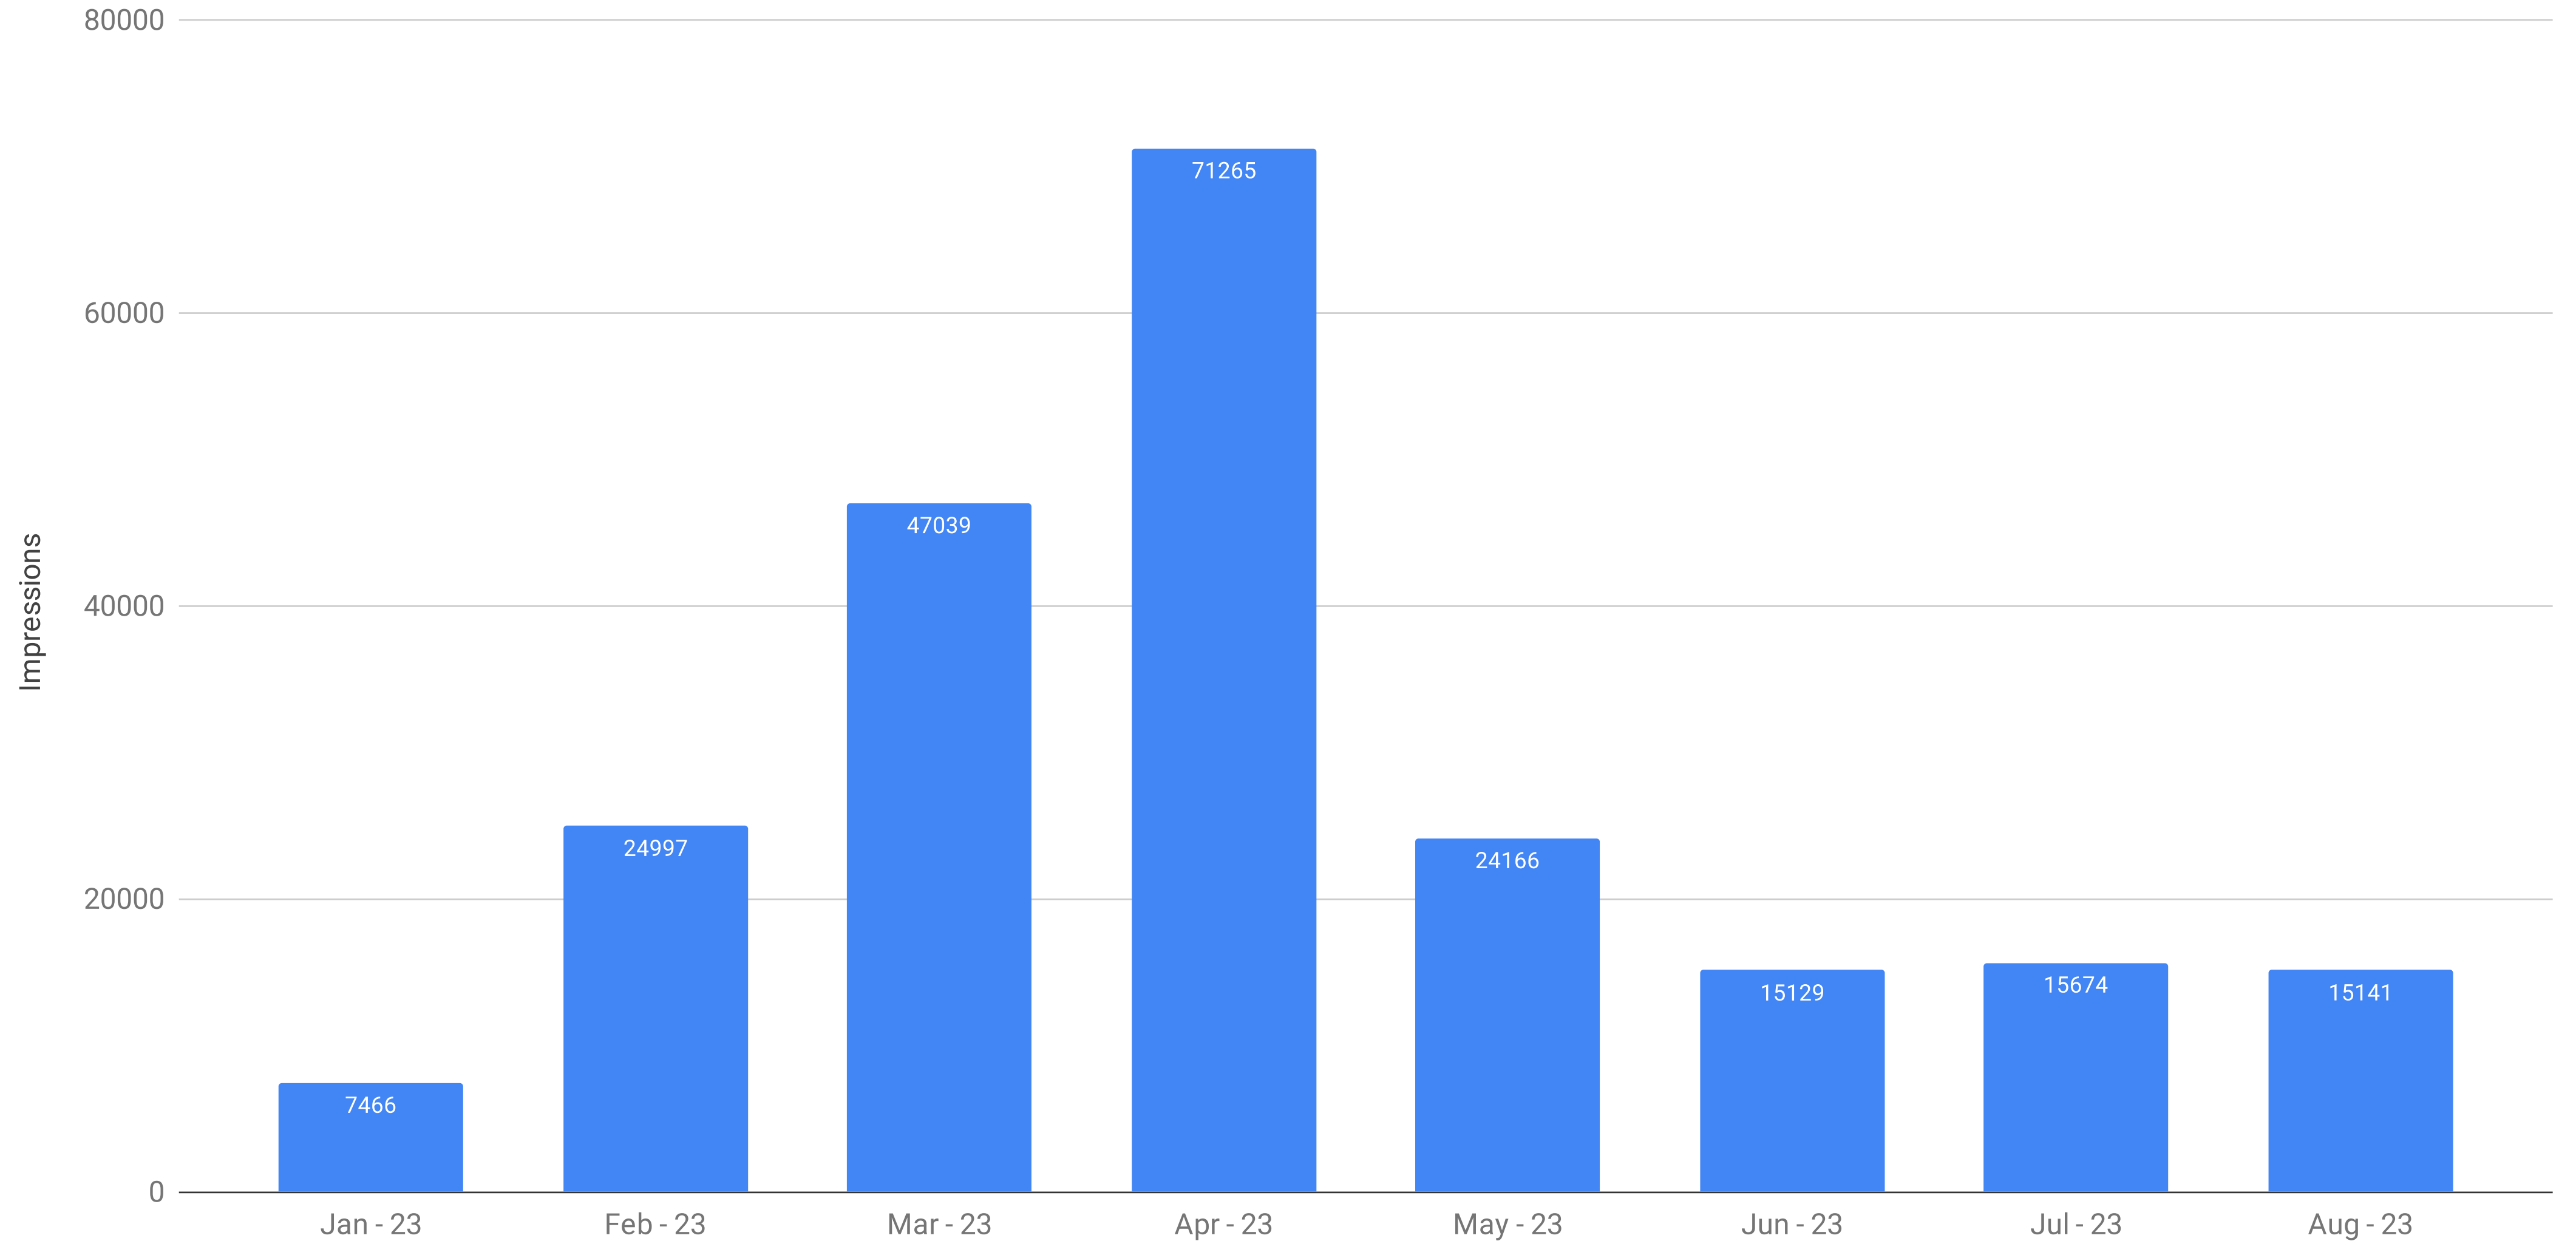

# ComplexDiscovery Banner Advertising Overview - Impressions

Recorded with Advanced Ads - Aggregate of All Banner Ads from Beta Advertising Program (Limited Advertisers and Ads)

Current Reporting (2023) - Adjusted in May-June to Decrease and Optimize Rotation Velocity to Increase Banner Viewing Time